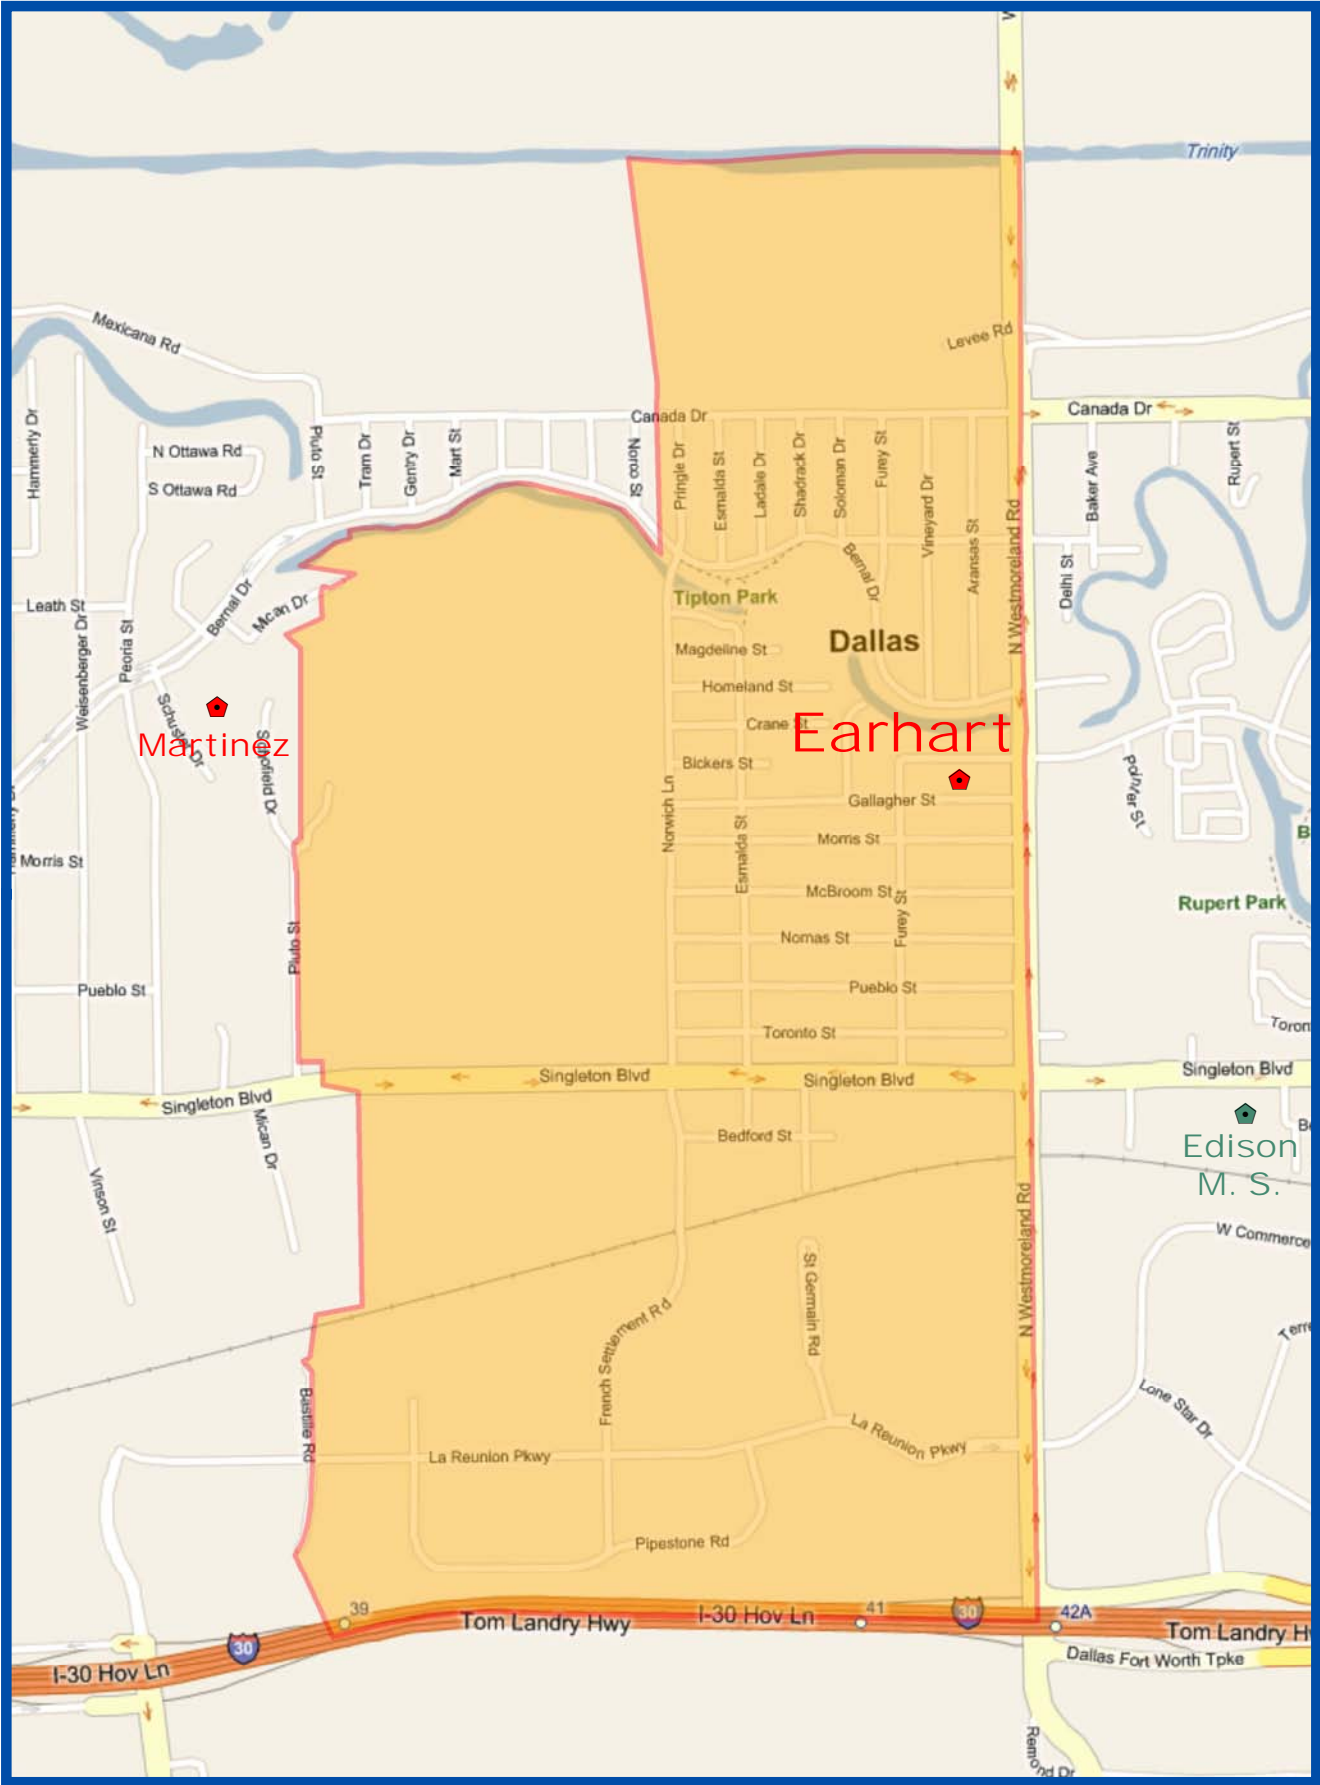

Fall 2011
Amelia Earhart Learning Center Attendance Zone
Grades PK-5

Outer boundary of zone may include students living on both sides of the street.