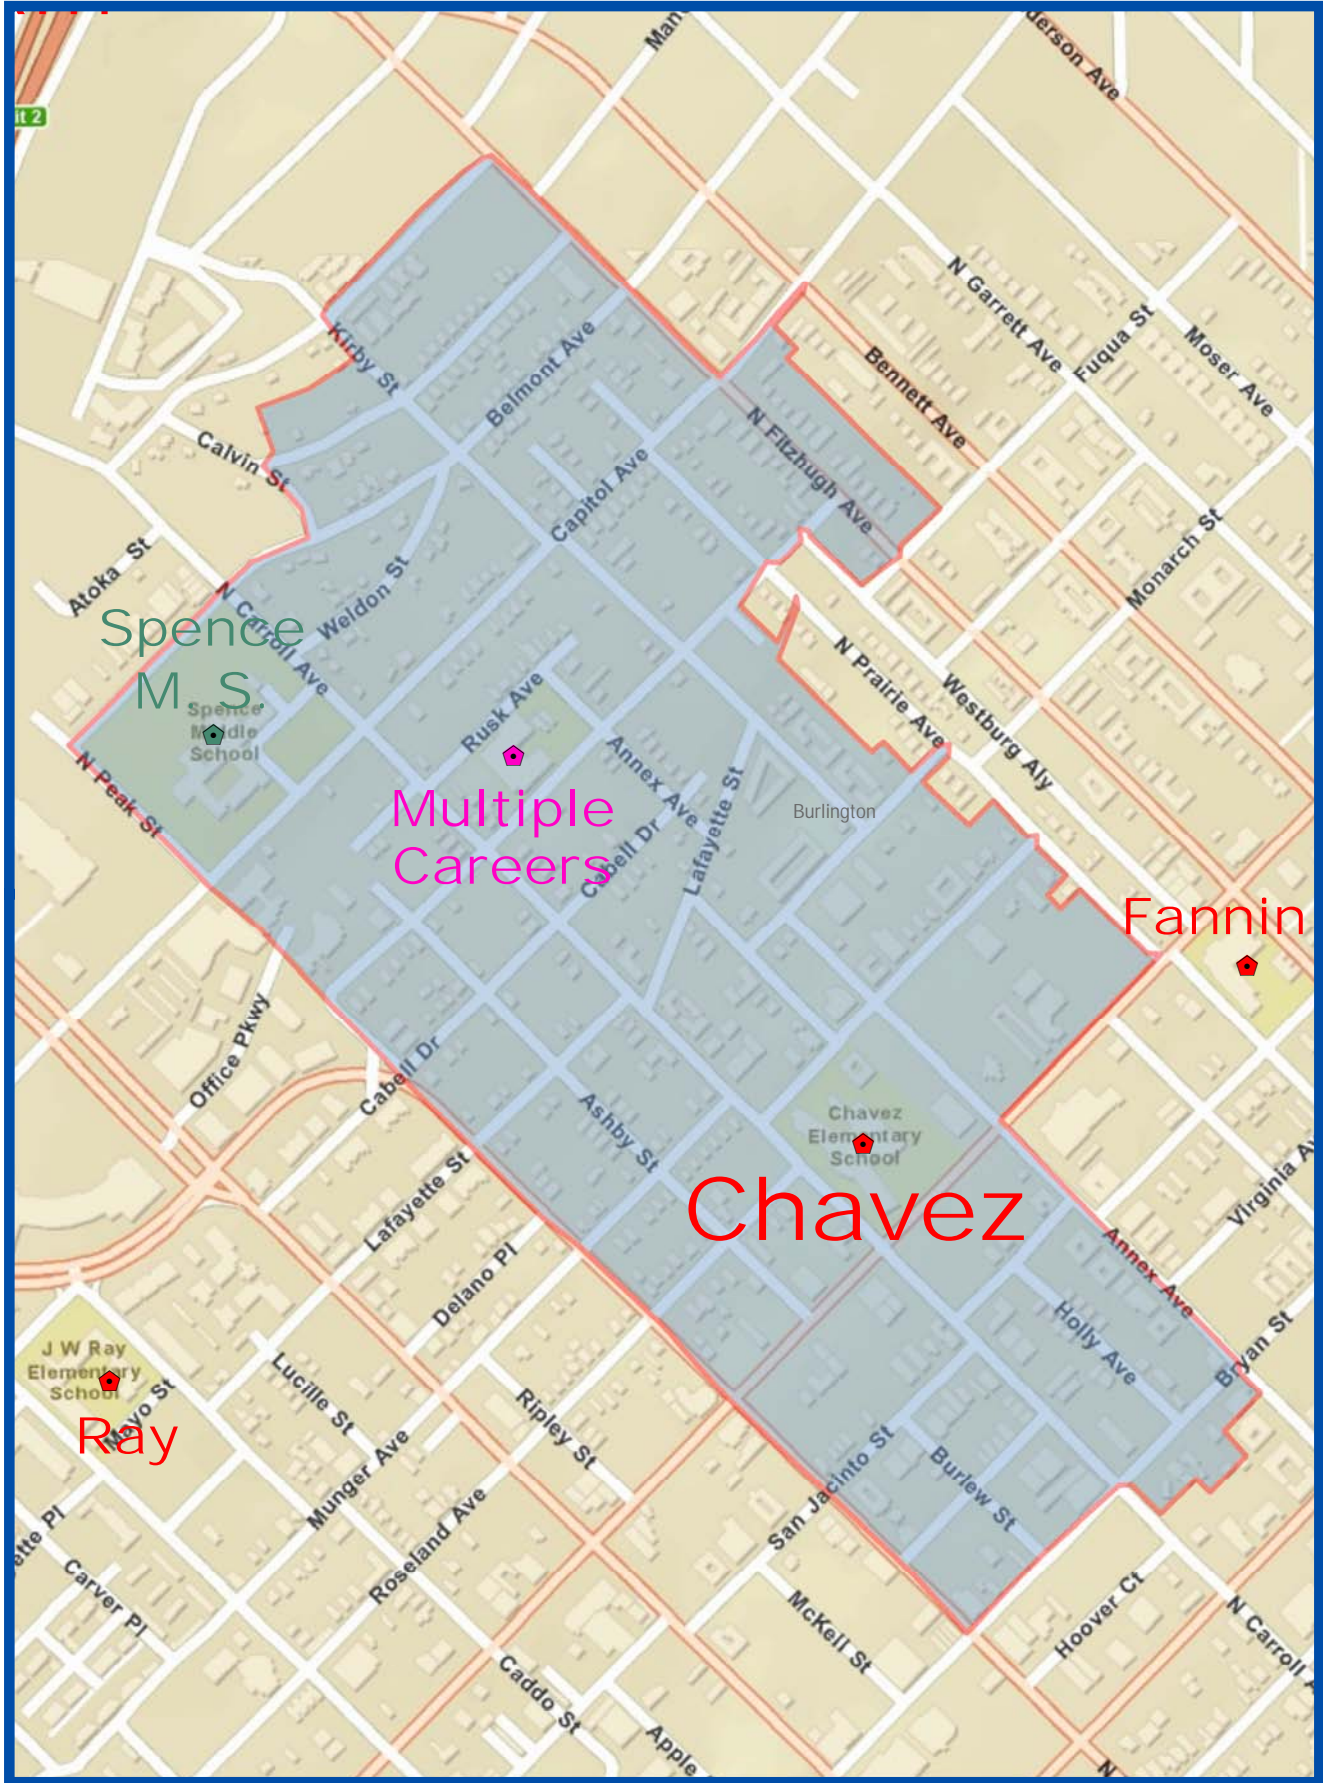

Fall 2011
César Chávez Elementary Attendance Zone
Grades PK-5

Outer boundary of zone may include students living on both sides of the street.