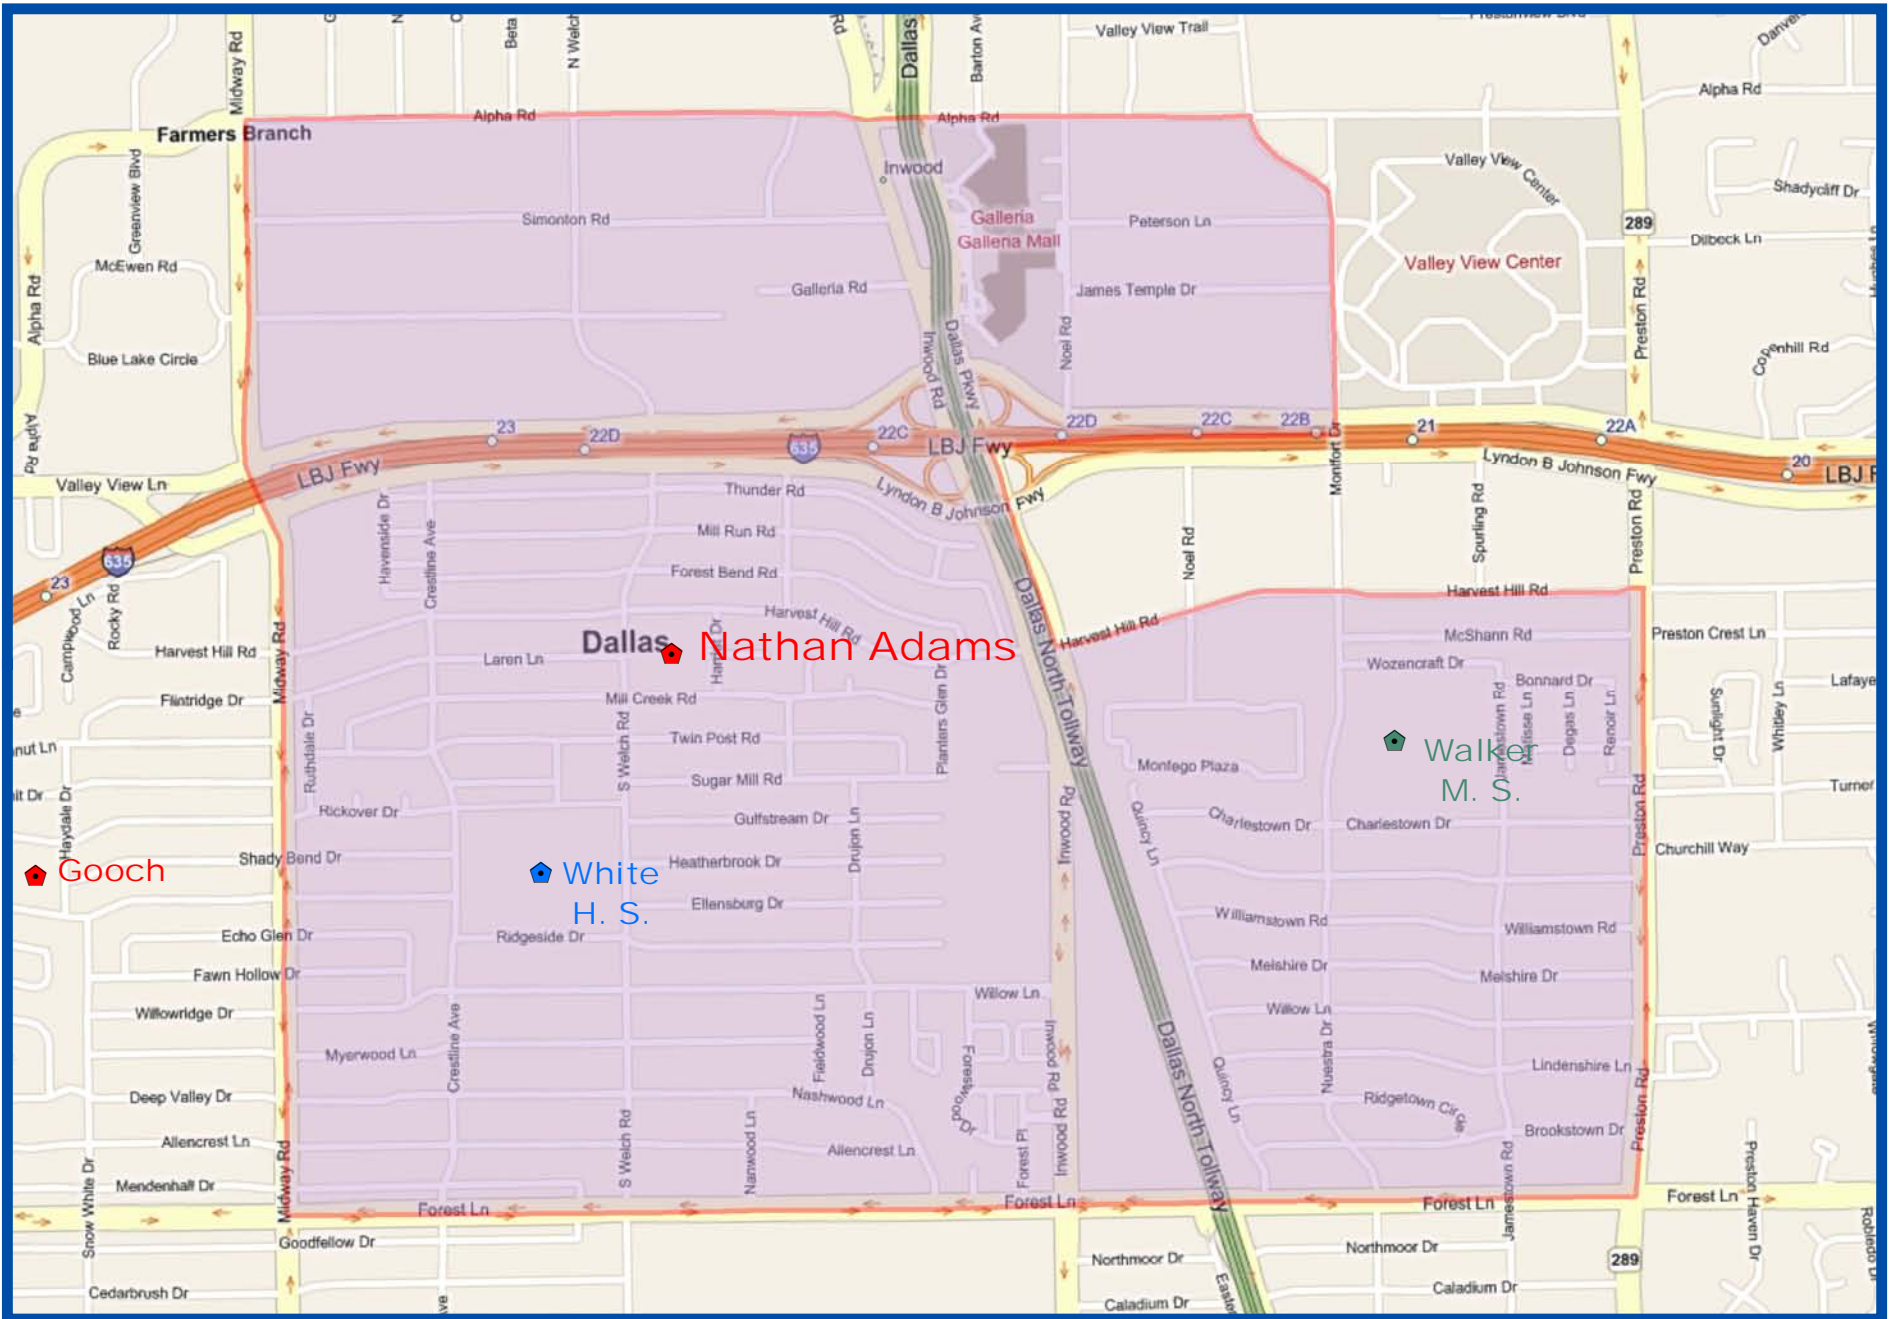

Fall 2011  
Nathan Adams Elementary Attendance Zone  
Grades PK-5

Outer boundary of zone may include students living on both sides of the street.