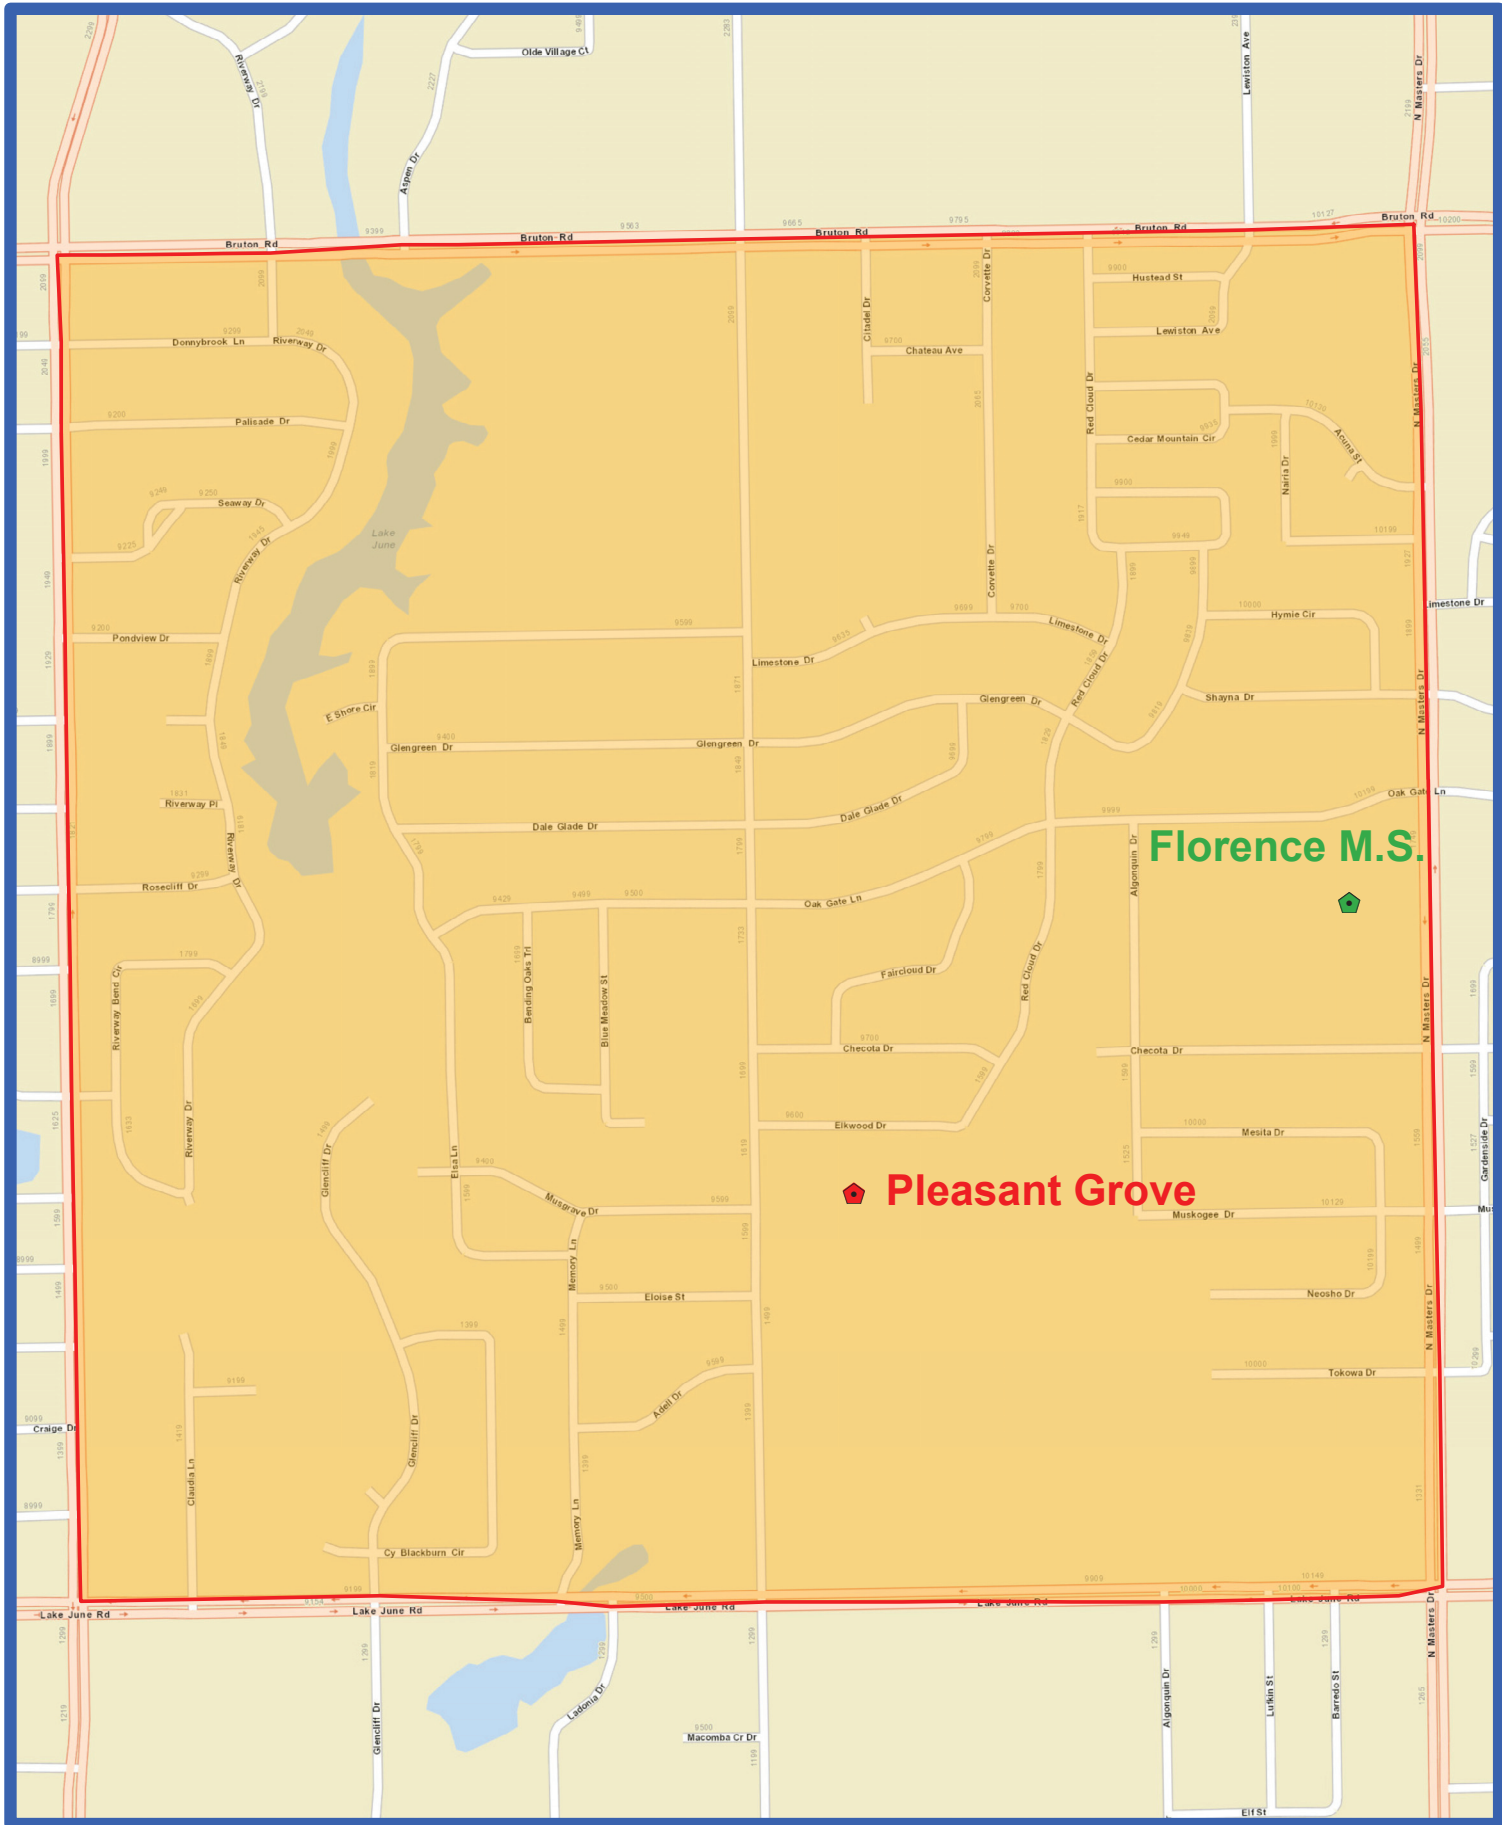

2012-13
Pleasant Grove Elementary Attendance Zone
Grades PK-5

Outer boundary of zones may include students living on both sides of the street.