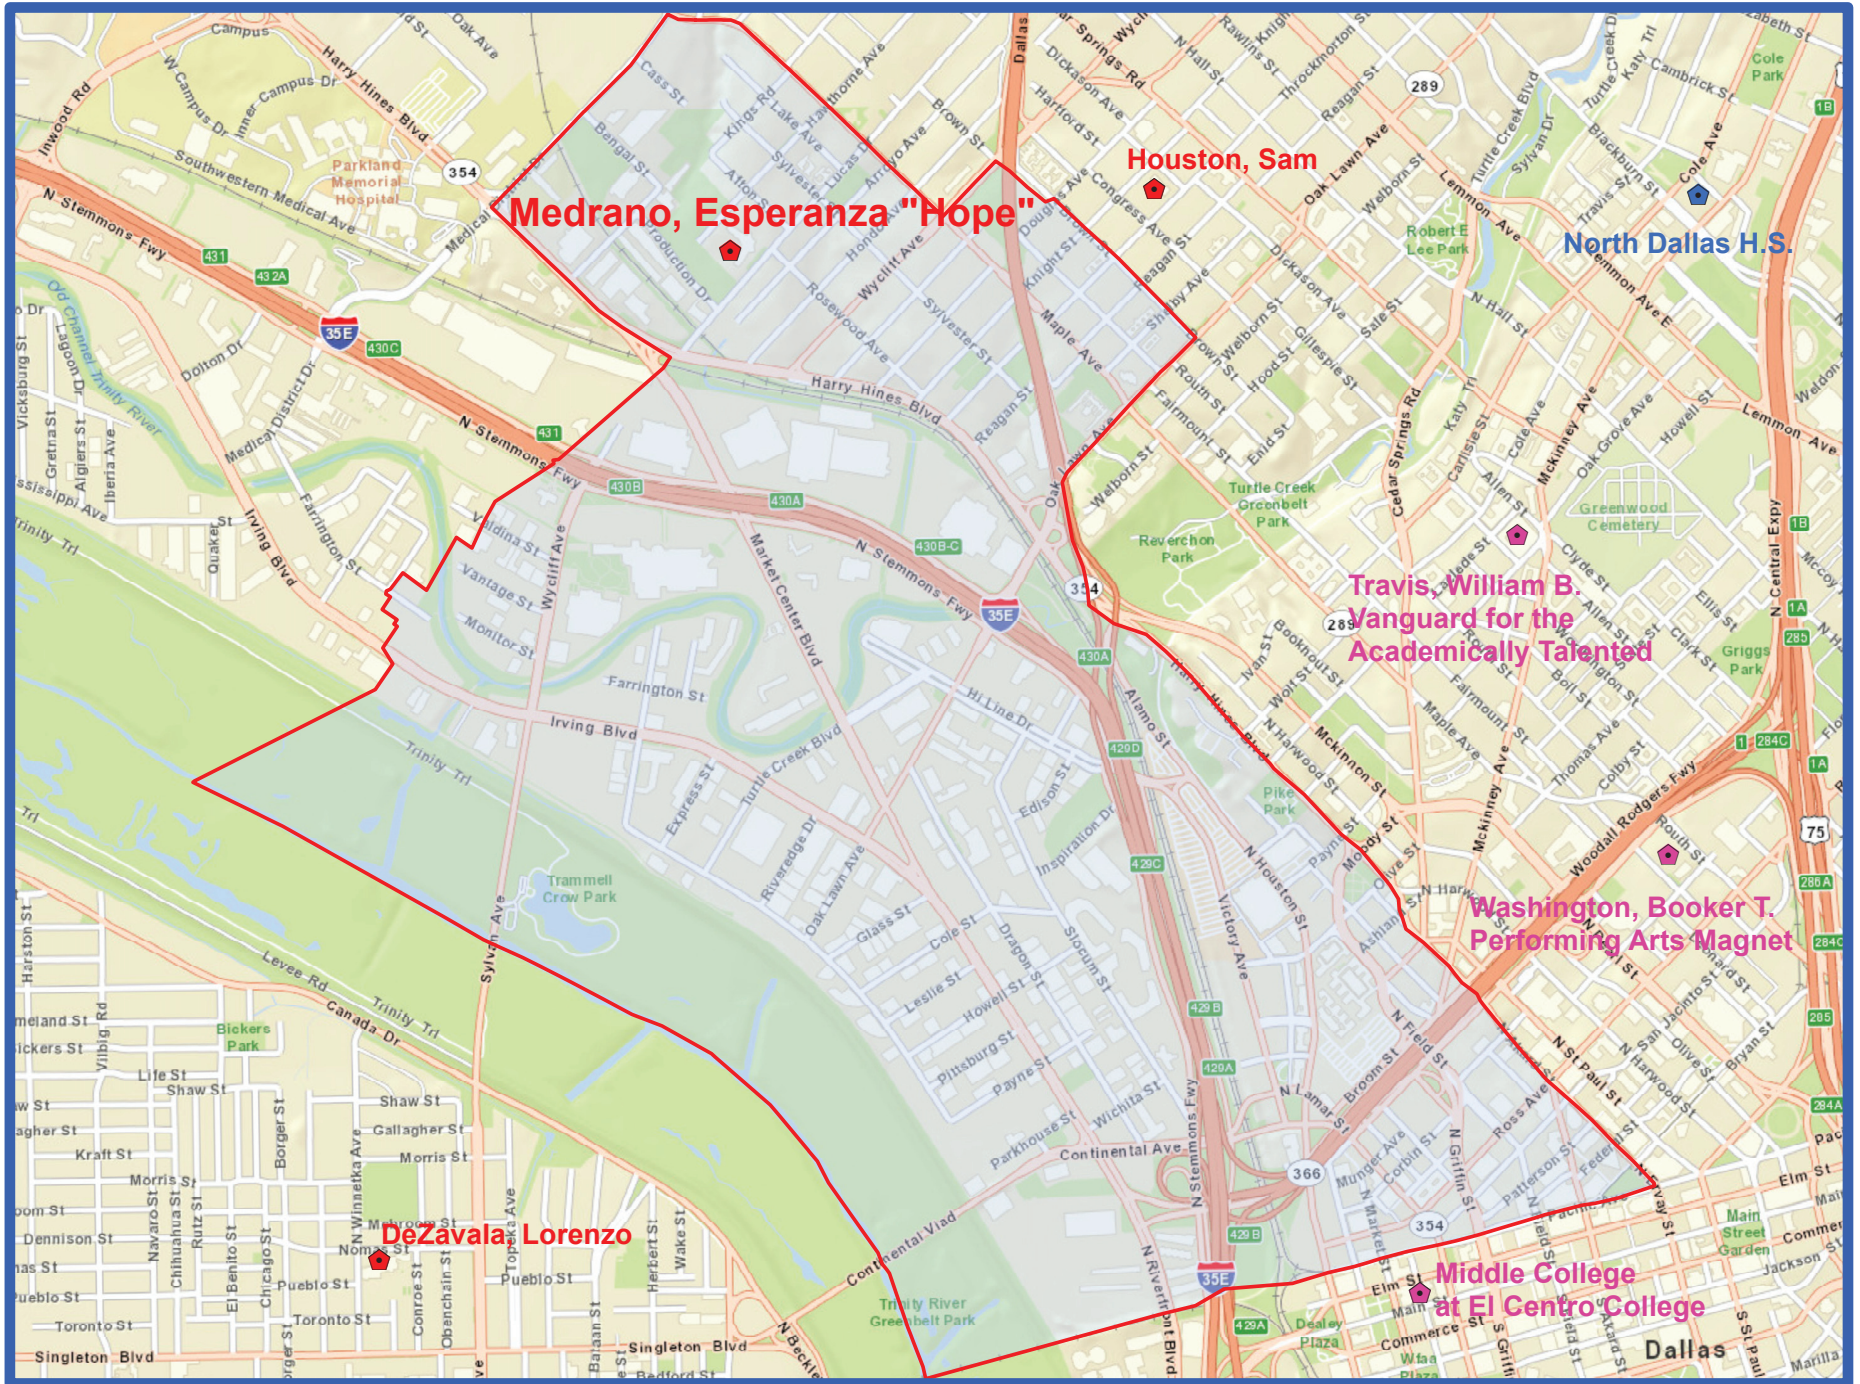

2012-13
Esperanza "Hope" Medrano Elementary Attendance Zone
Grades PK-5

Outer boundary of zones may include students living on both sides of the street.