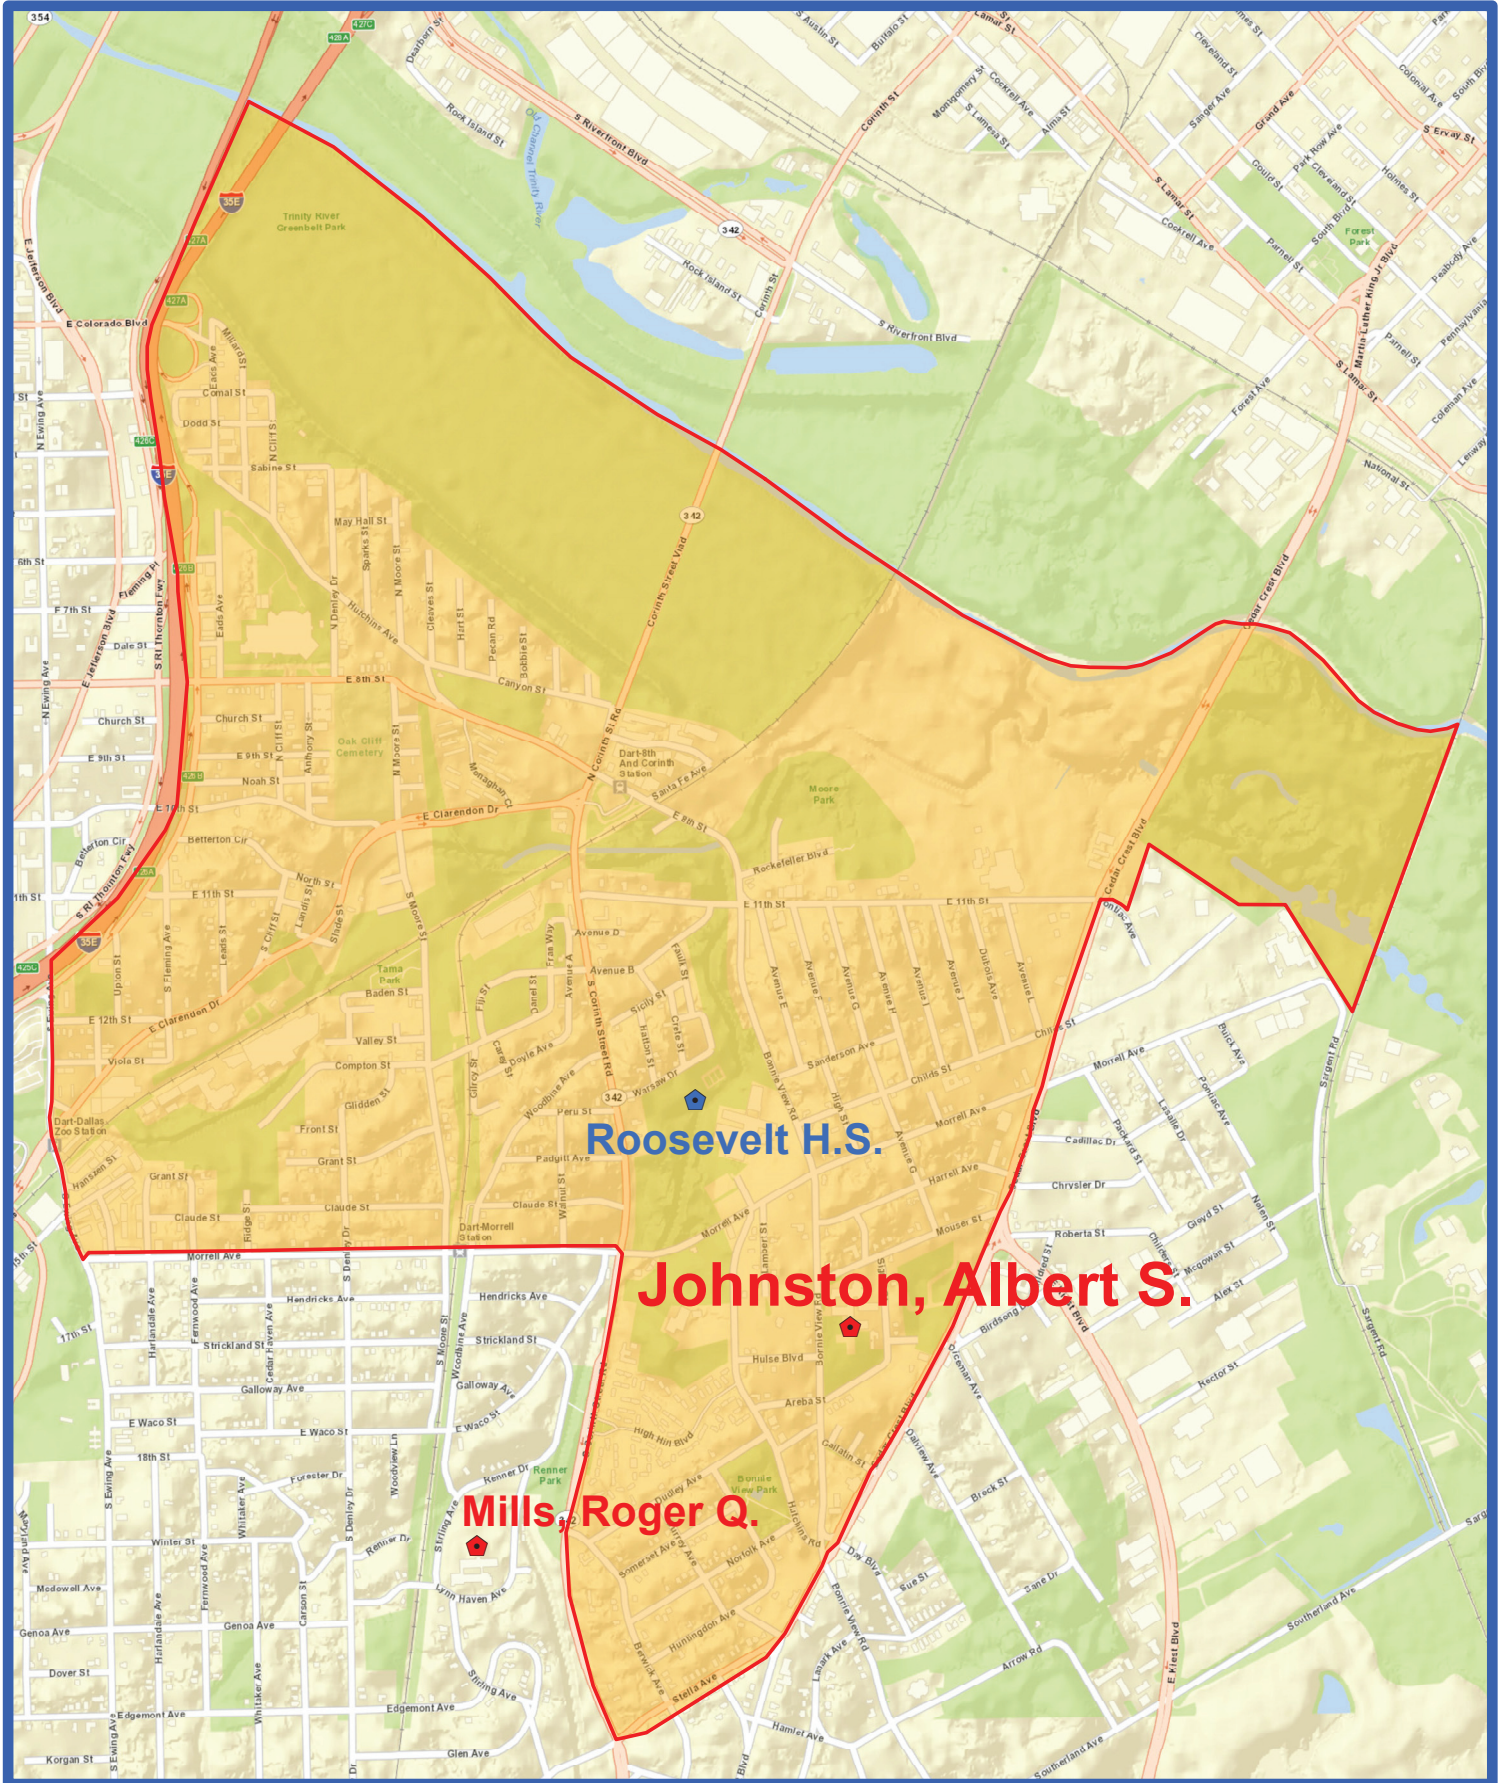

2012-13
Albert Sydney Johnston Elementary Attendance Zone
Grades PK-5

Outer boundary of zones may include students living on both sides of the street.