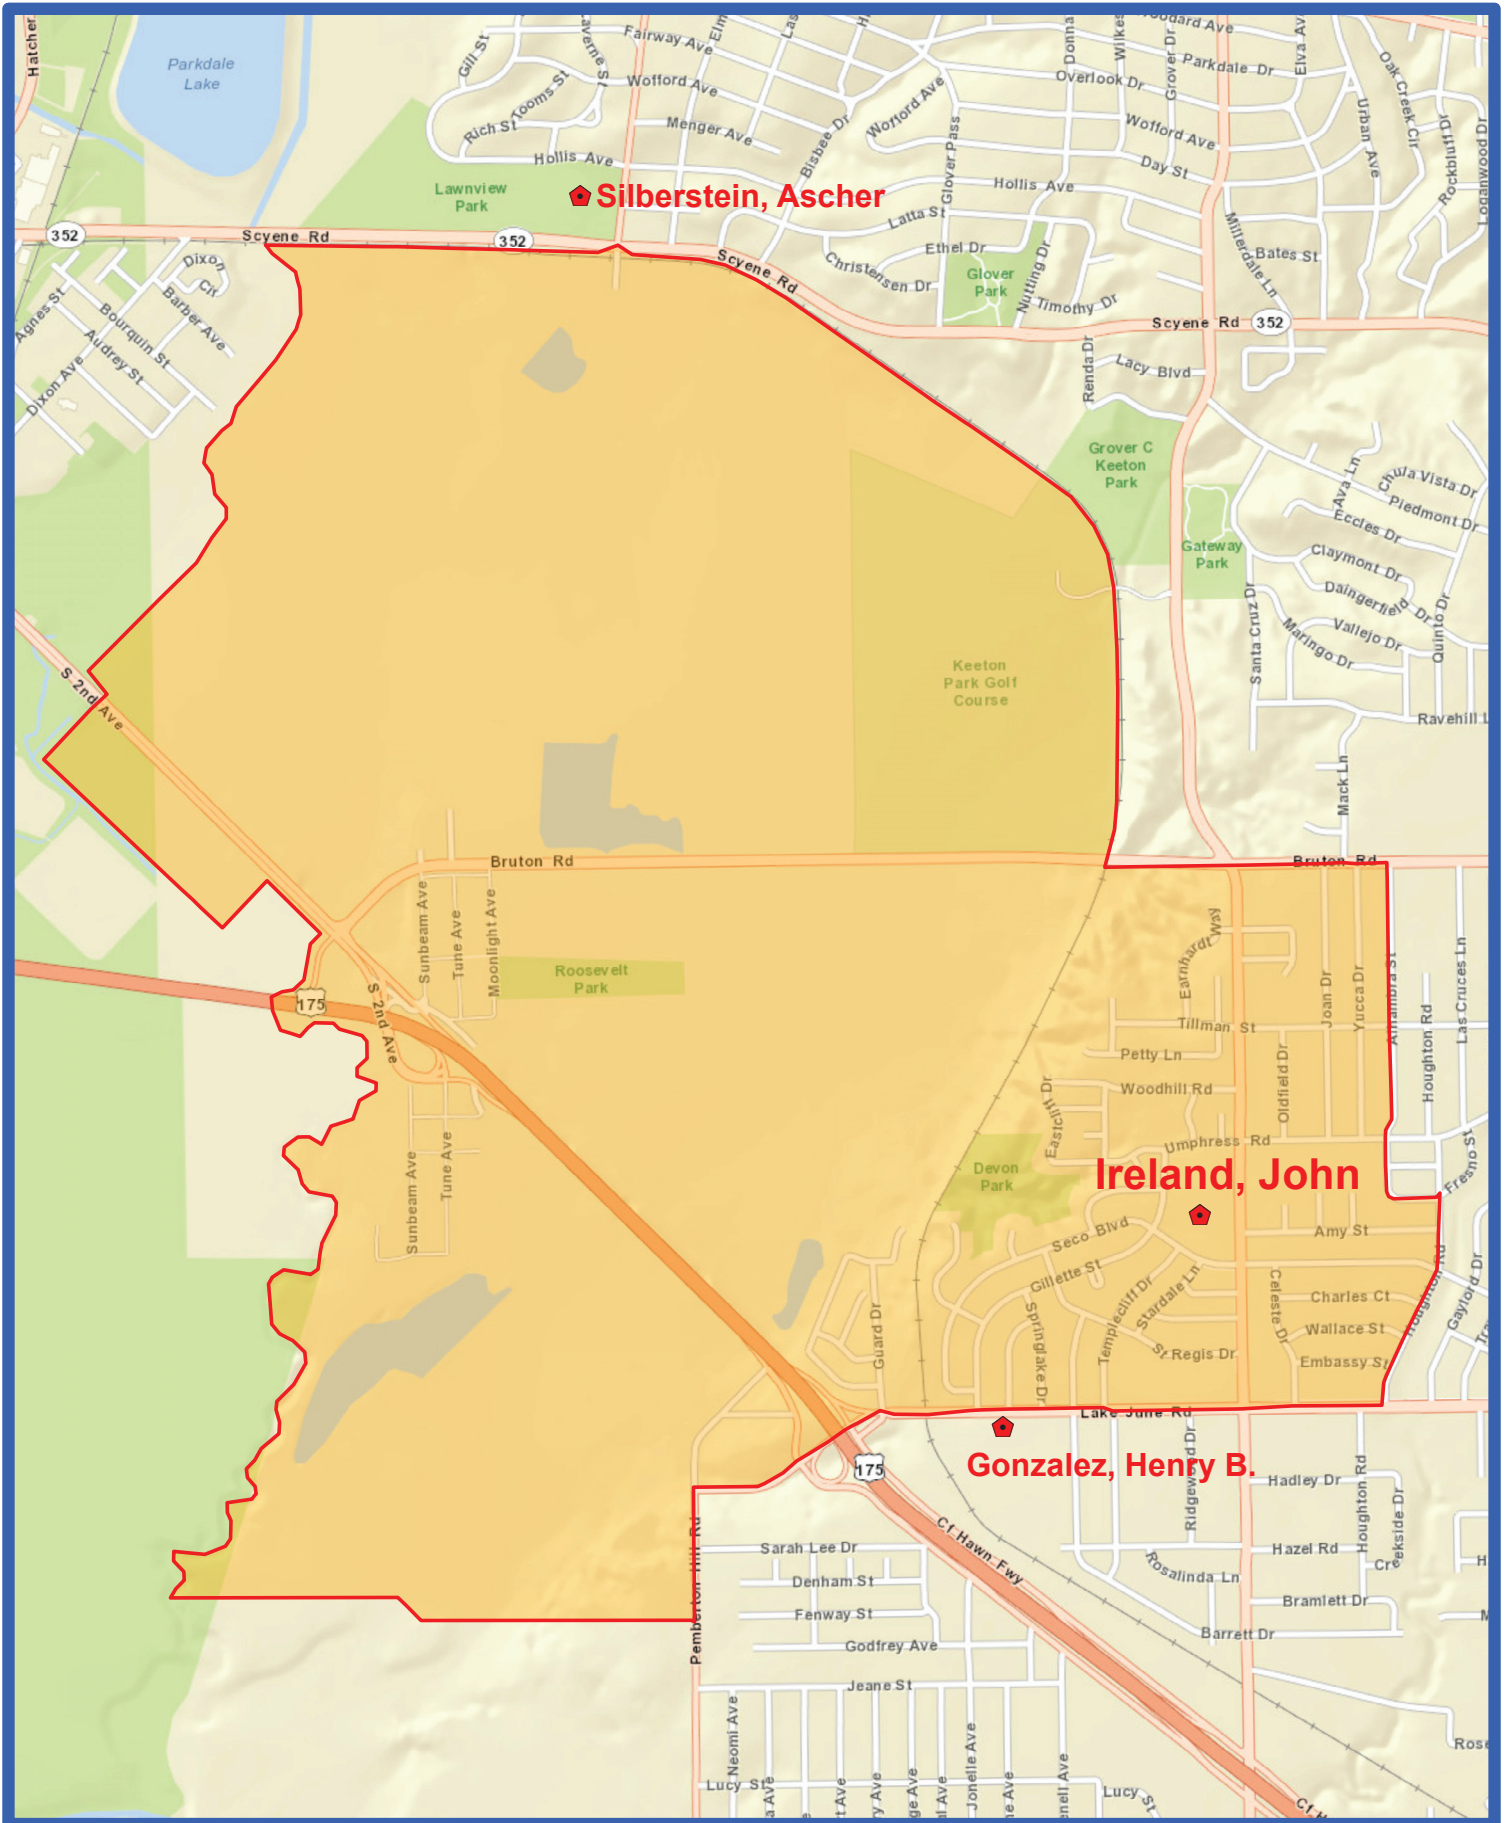

2012-13
John Ireland Elementary Attendance Zone
Grades PK-5

Outer boundary of zones may include students living on both sides of the street.