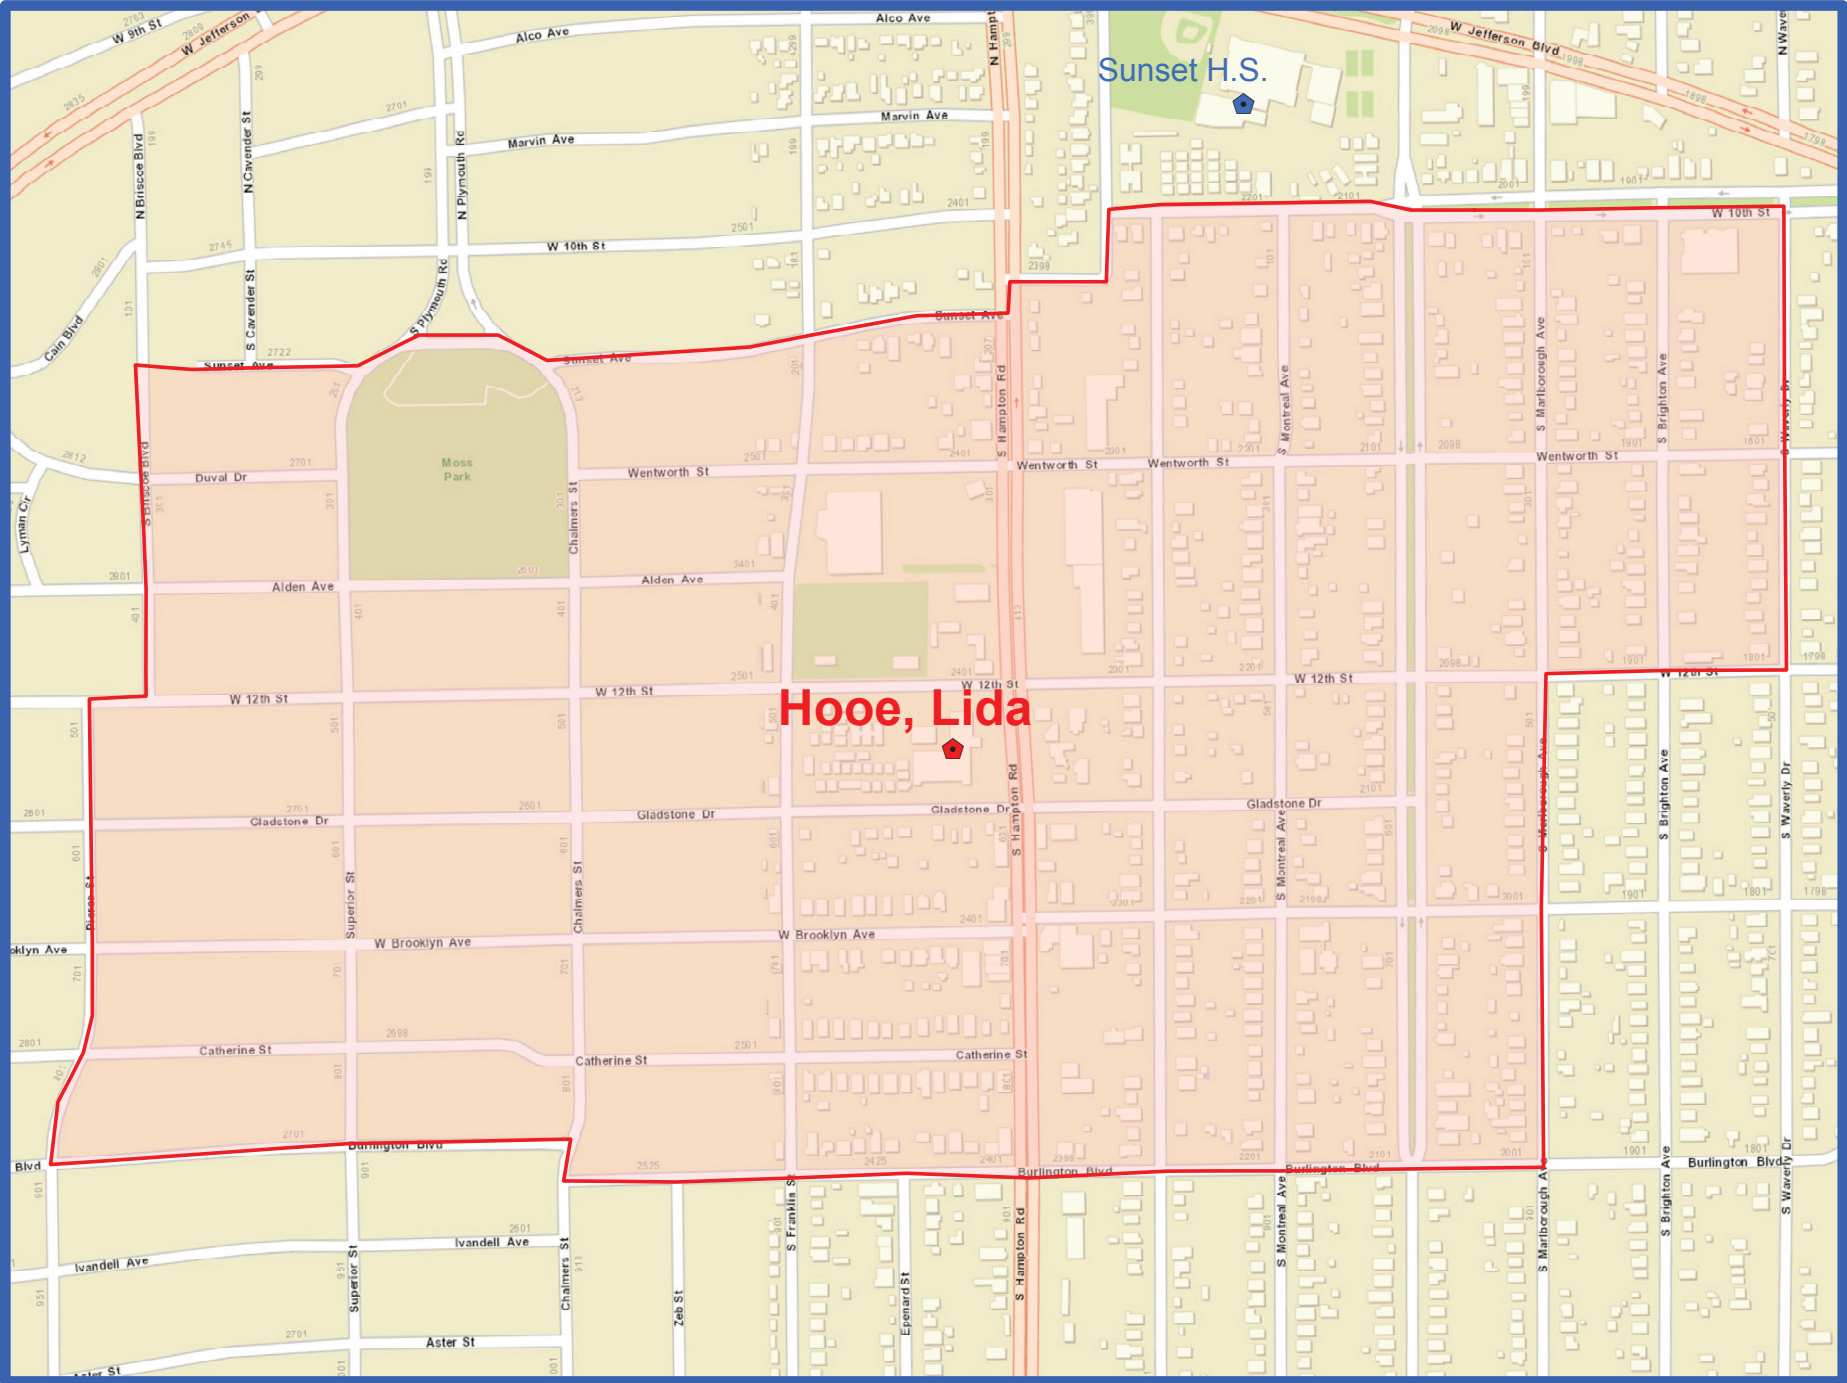

2012-13
Lida Hooe Elementary Attendance Zone
Grades PK-5

Outer boundary of zones may include students living on both sides of the street.