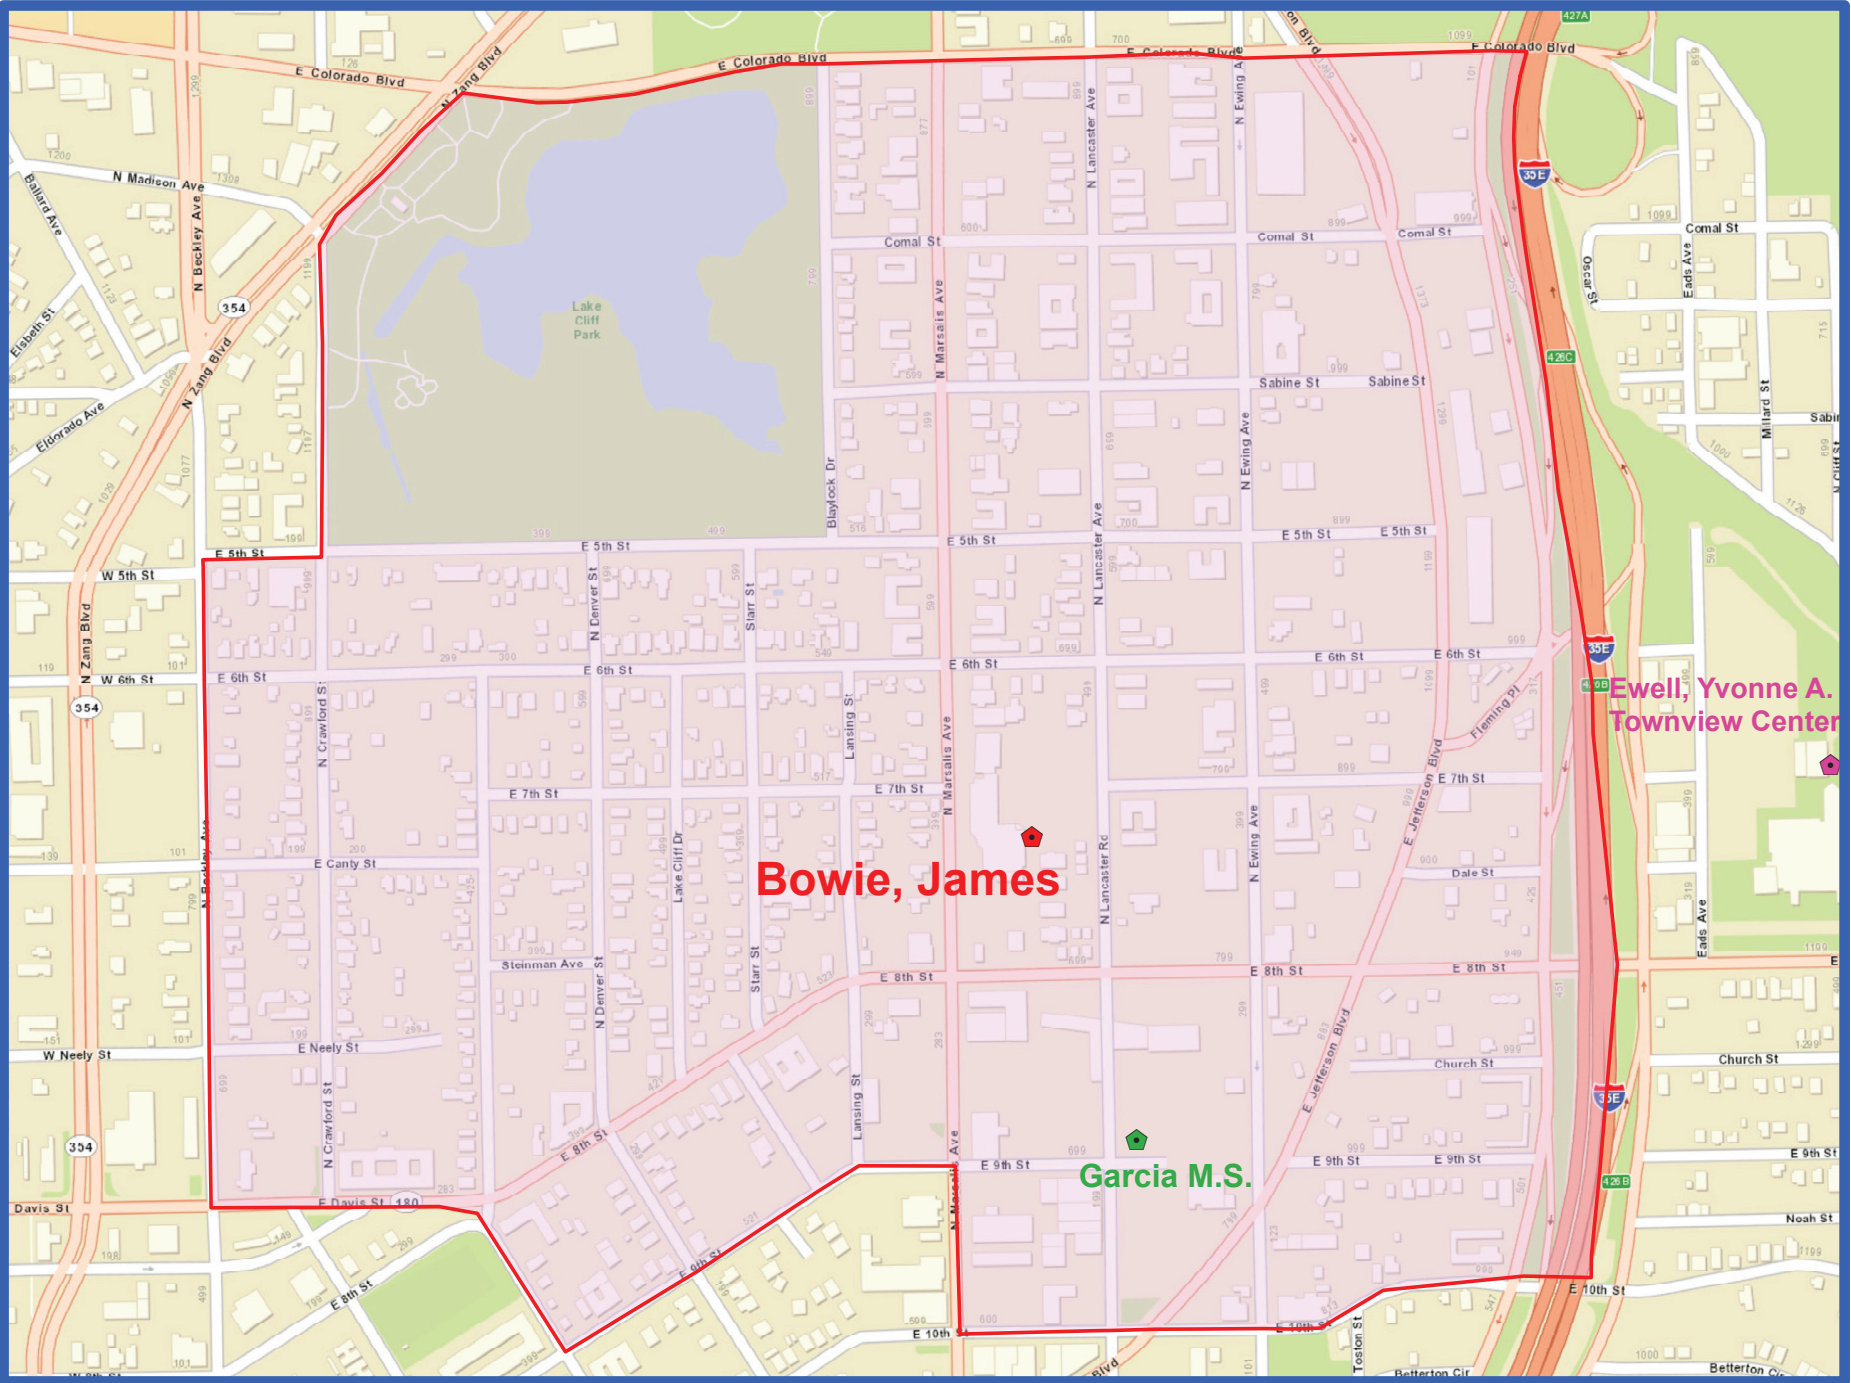

2012-13
James Bowie Elementary Attendance Zone
Grades PK-5

Outer boundary of zones may include students living on both sides of the street.