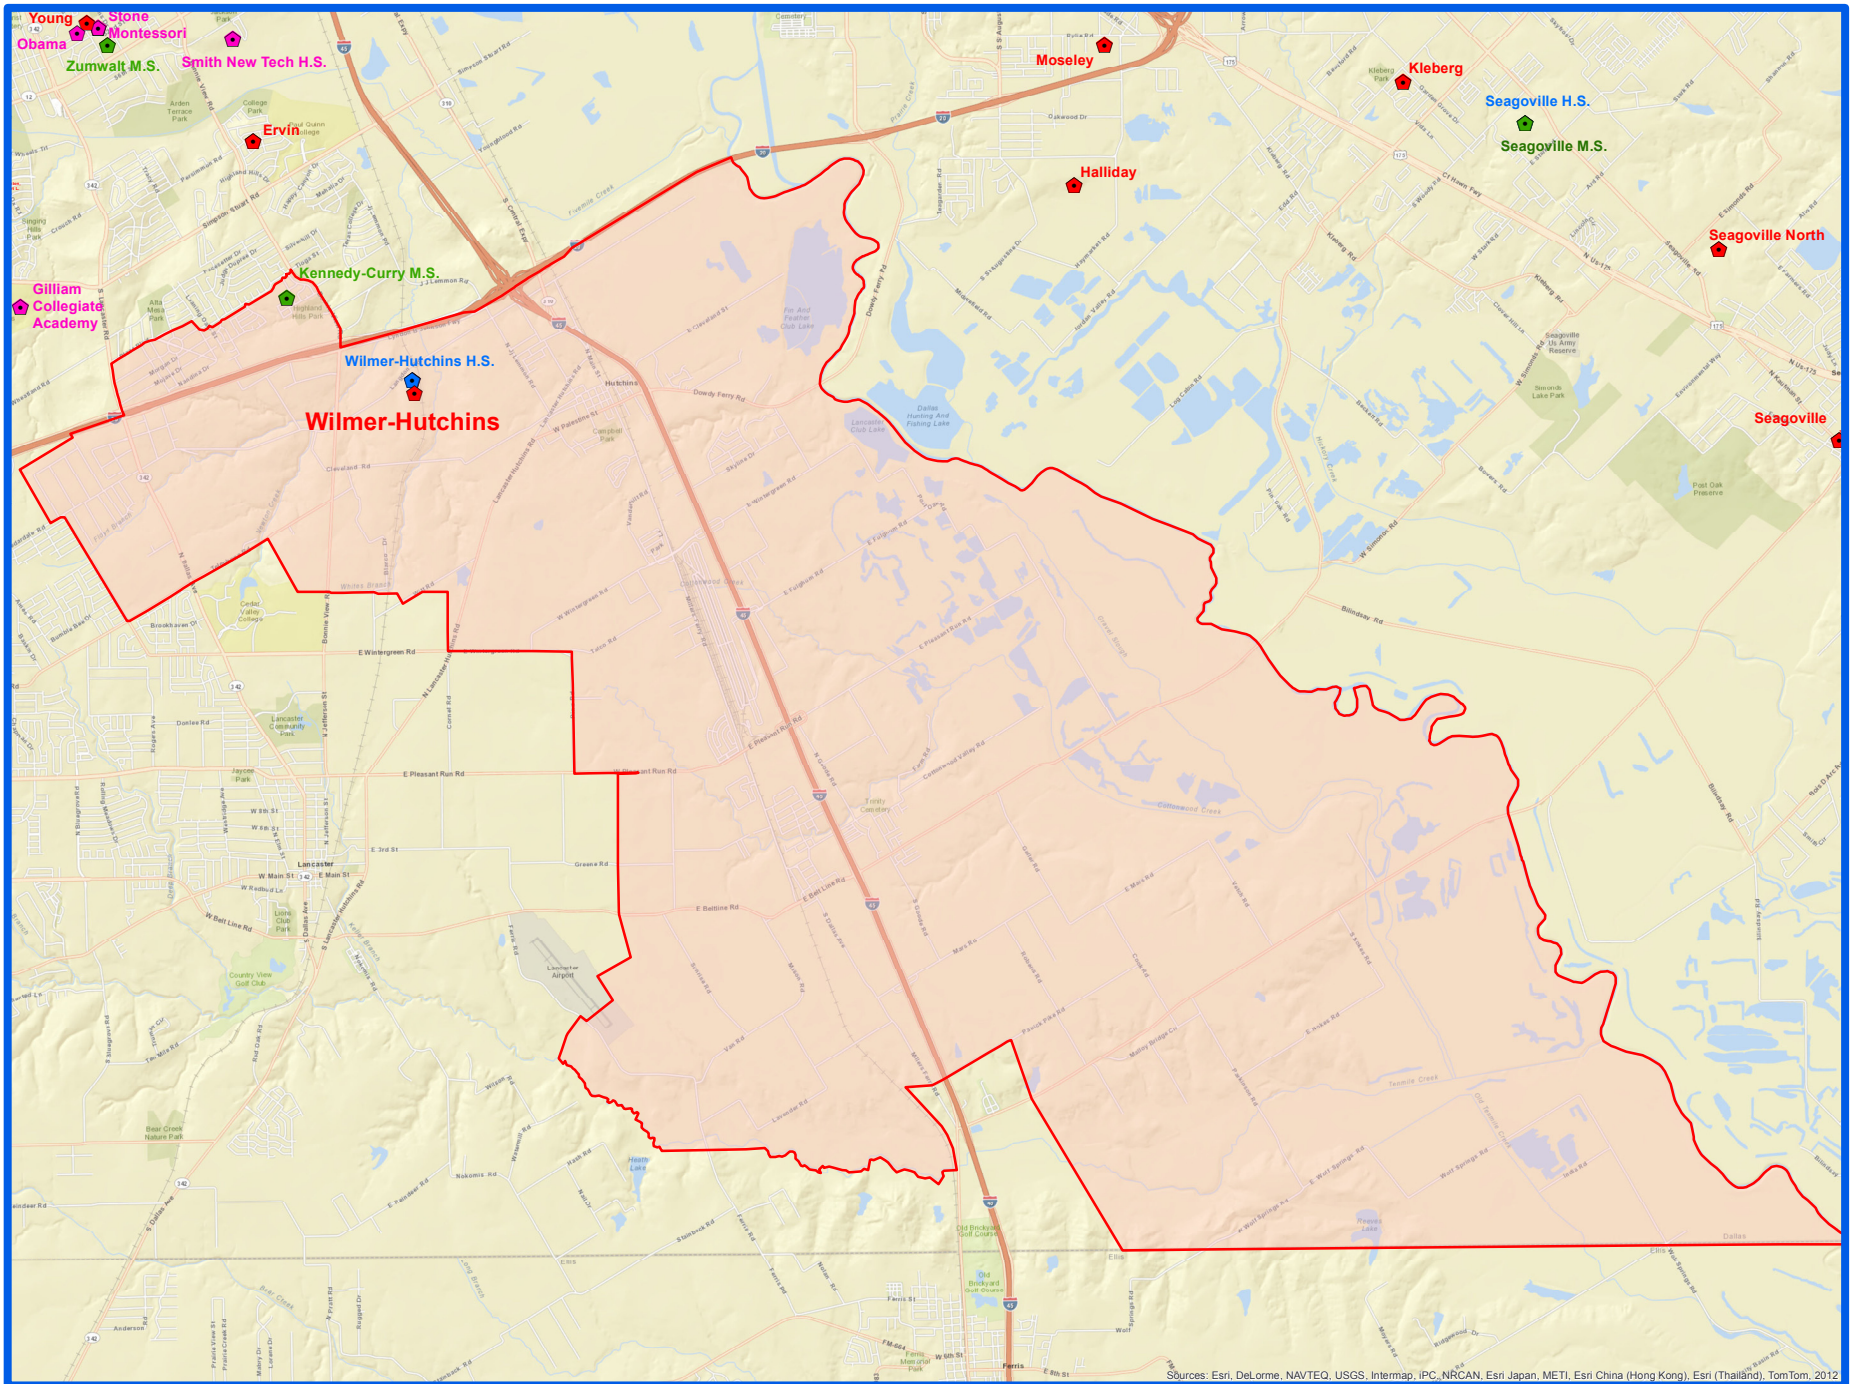

2013-14
Wilmer-Hutchins Elementary Attendance Zone
Grades PK-5

Outer boundary of zones may include students living on both sides of the street.