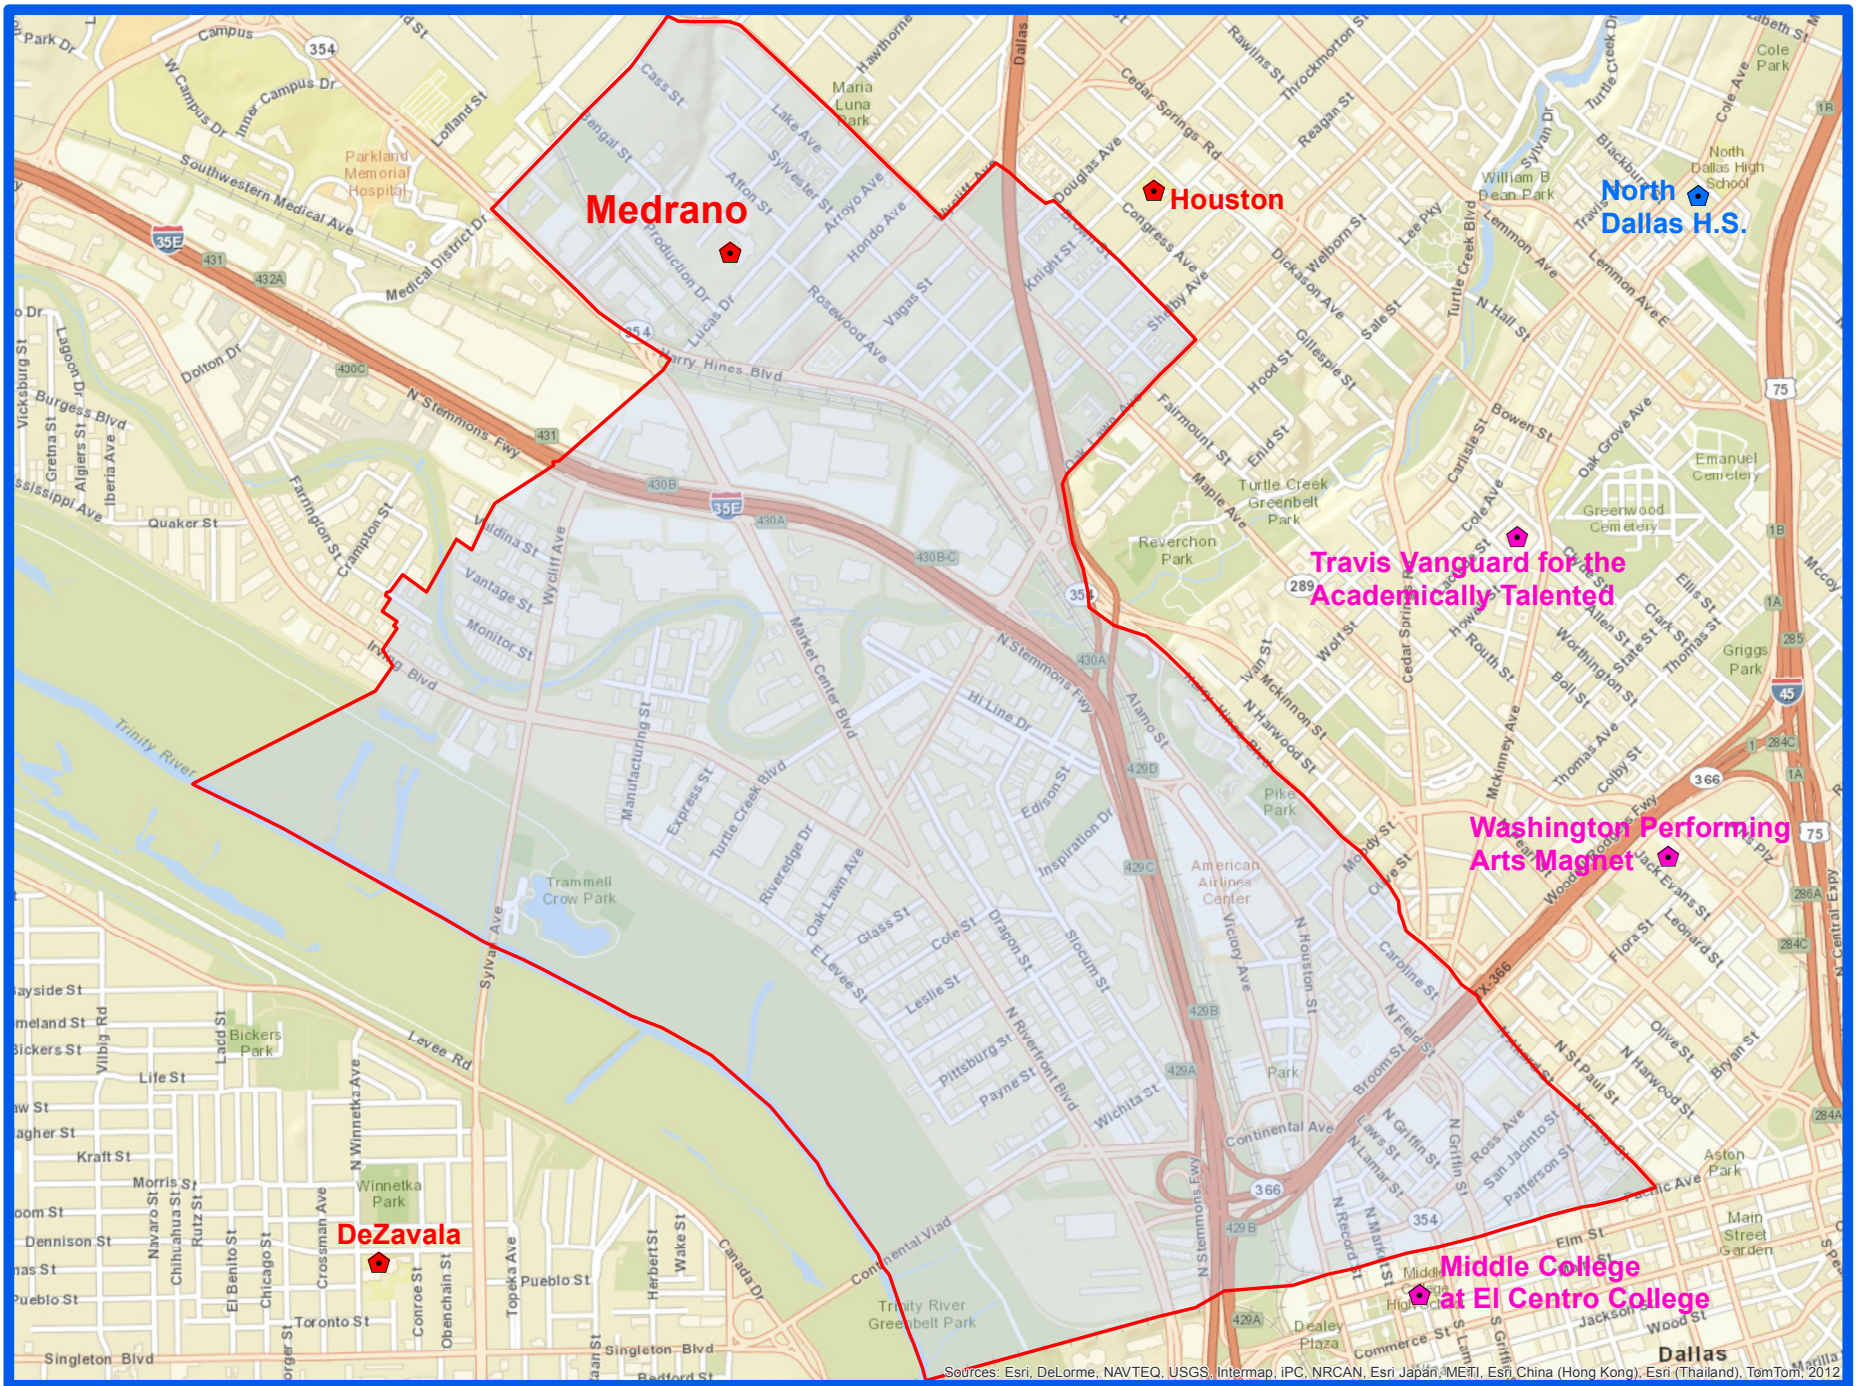

2013-14
Esperanza "Hope" Medrano Elementary Attendance Zone
Grades PK-5

Sources: Esri, DeLorme, NAVTEQ, USGS, Intermap, IPC, NRCAN, Esri Japan, METI, Esri, China (Hong Kong), Esri (Thailand), TomTom, 2012

Outer boundary of zones may include students living on both sides of the street.