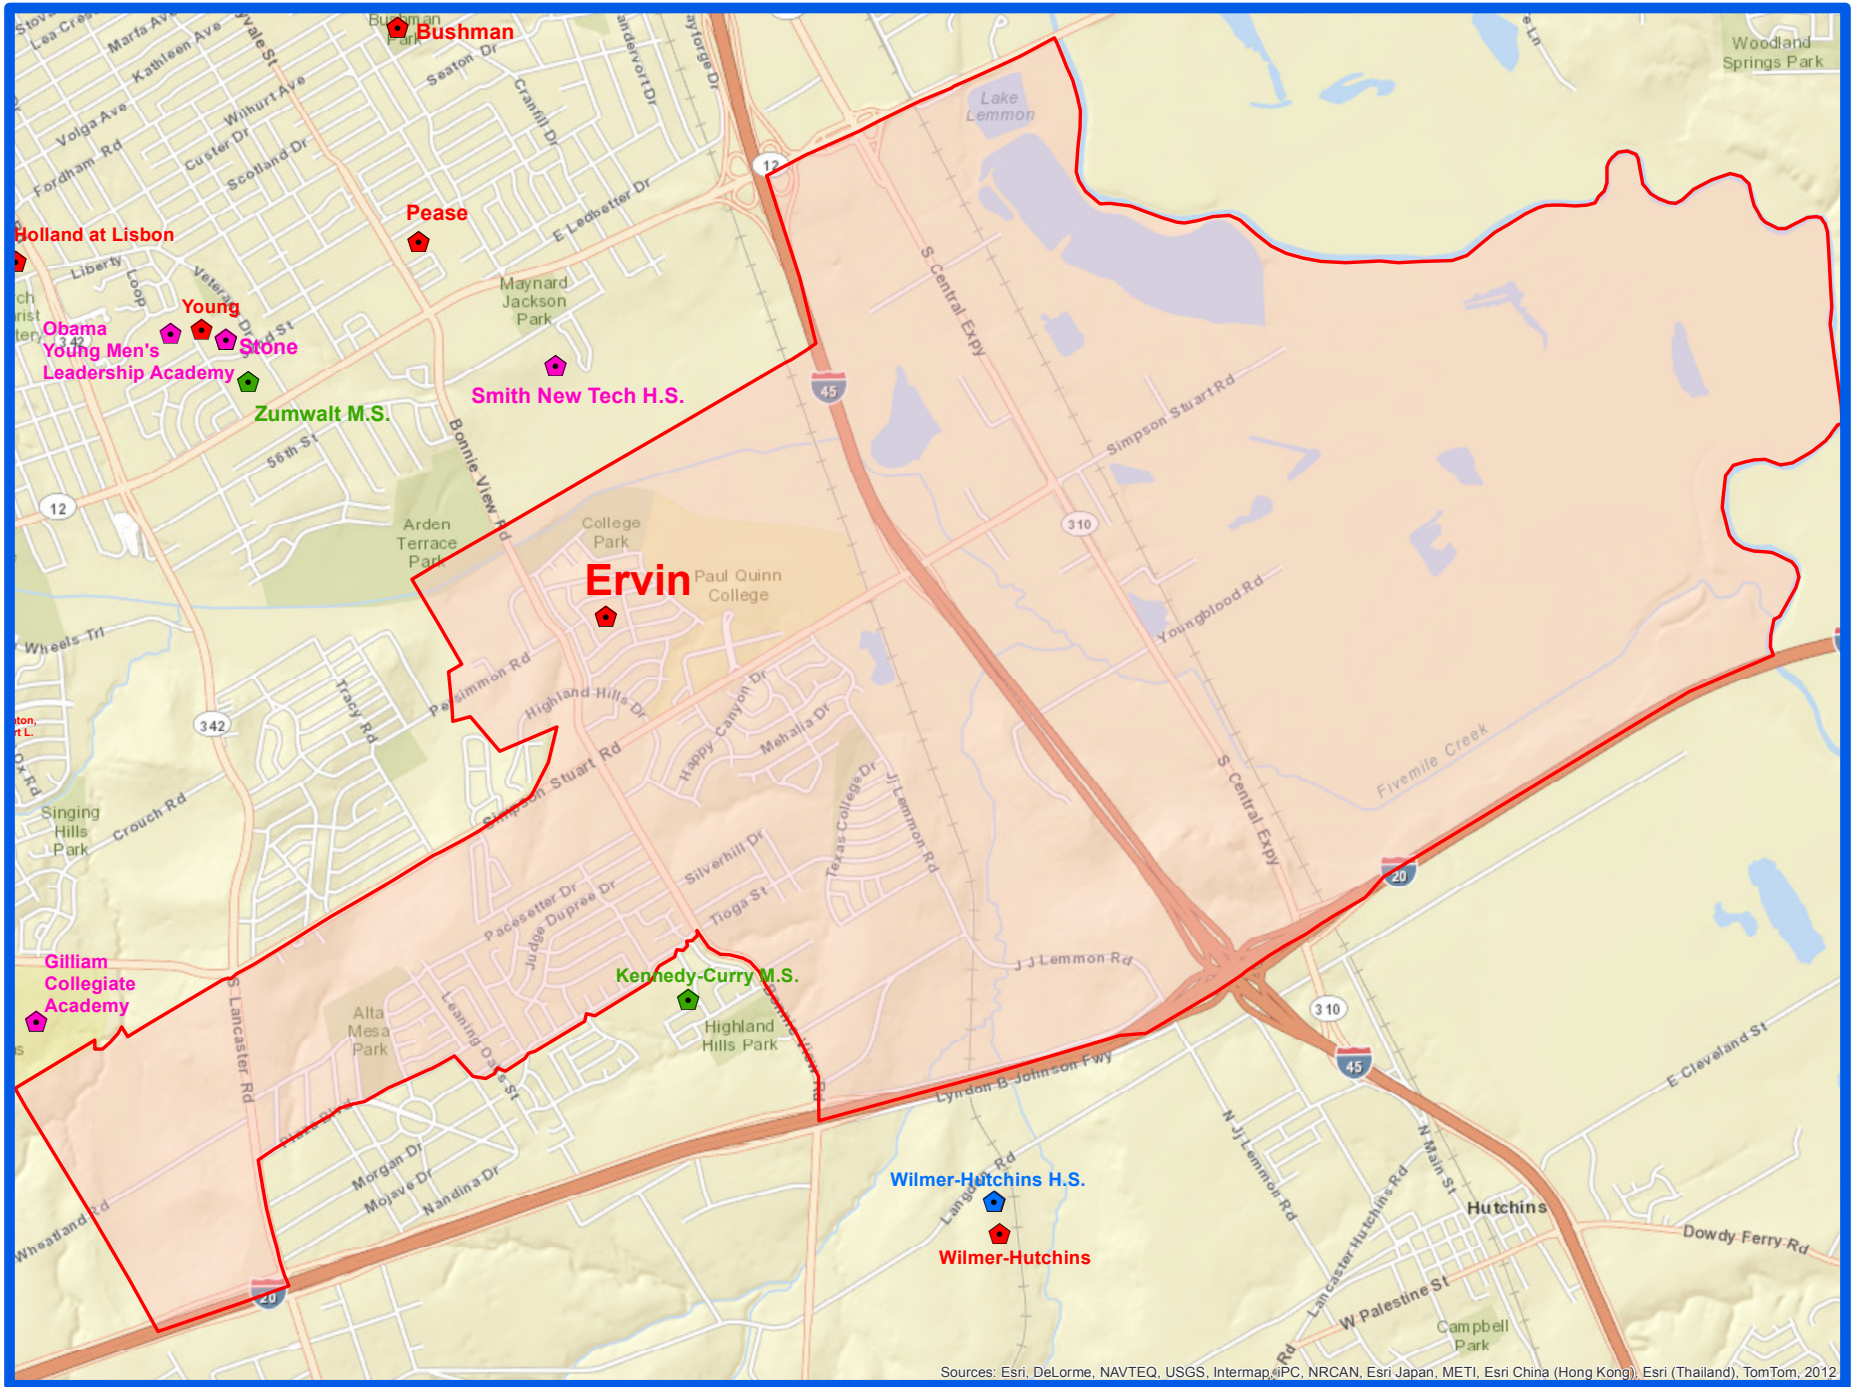

2013-14
J. N. Ervin Elementary Attendance Zone
Grades PK-5

Outer boundary of zones may include students living on both sides of the street.