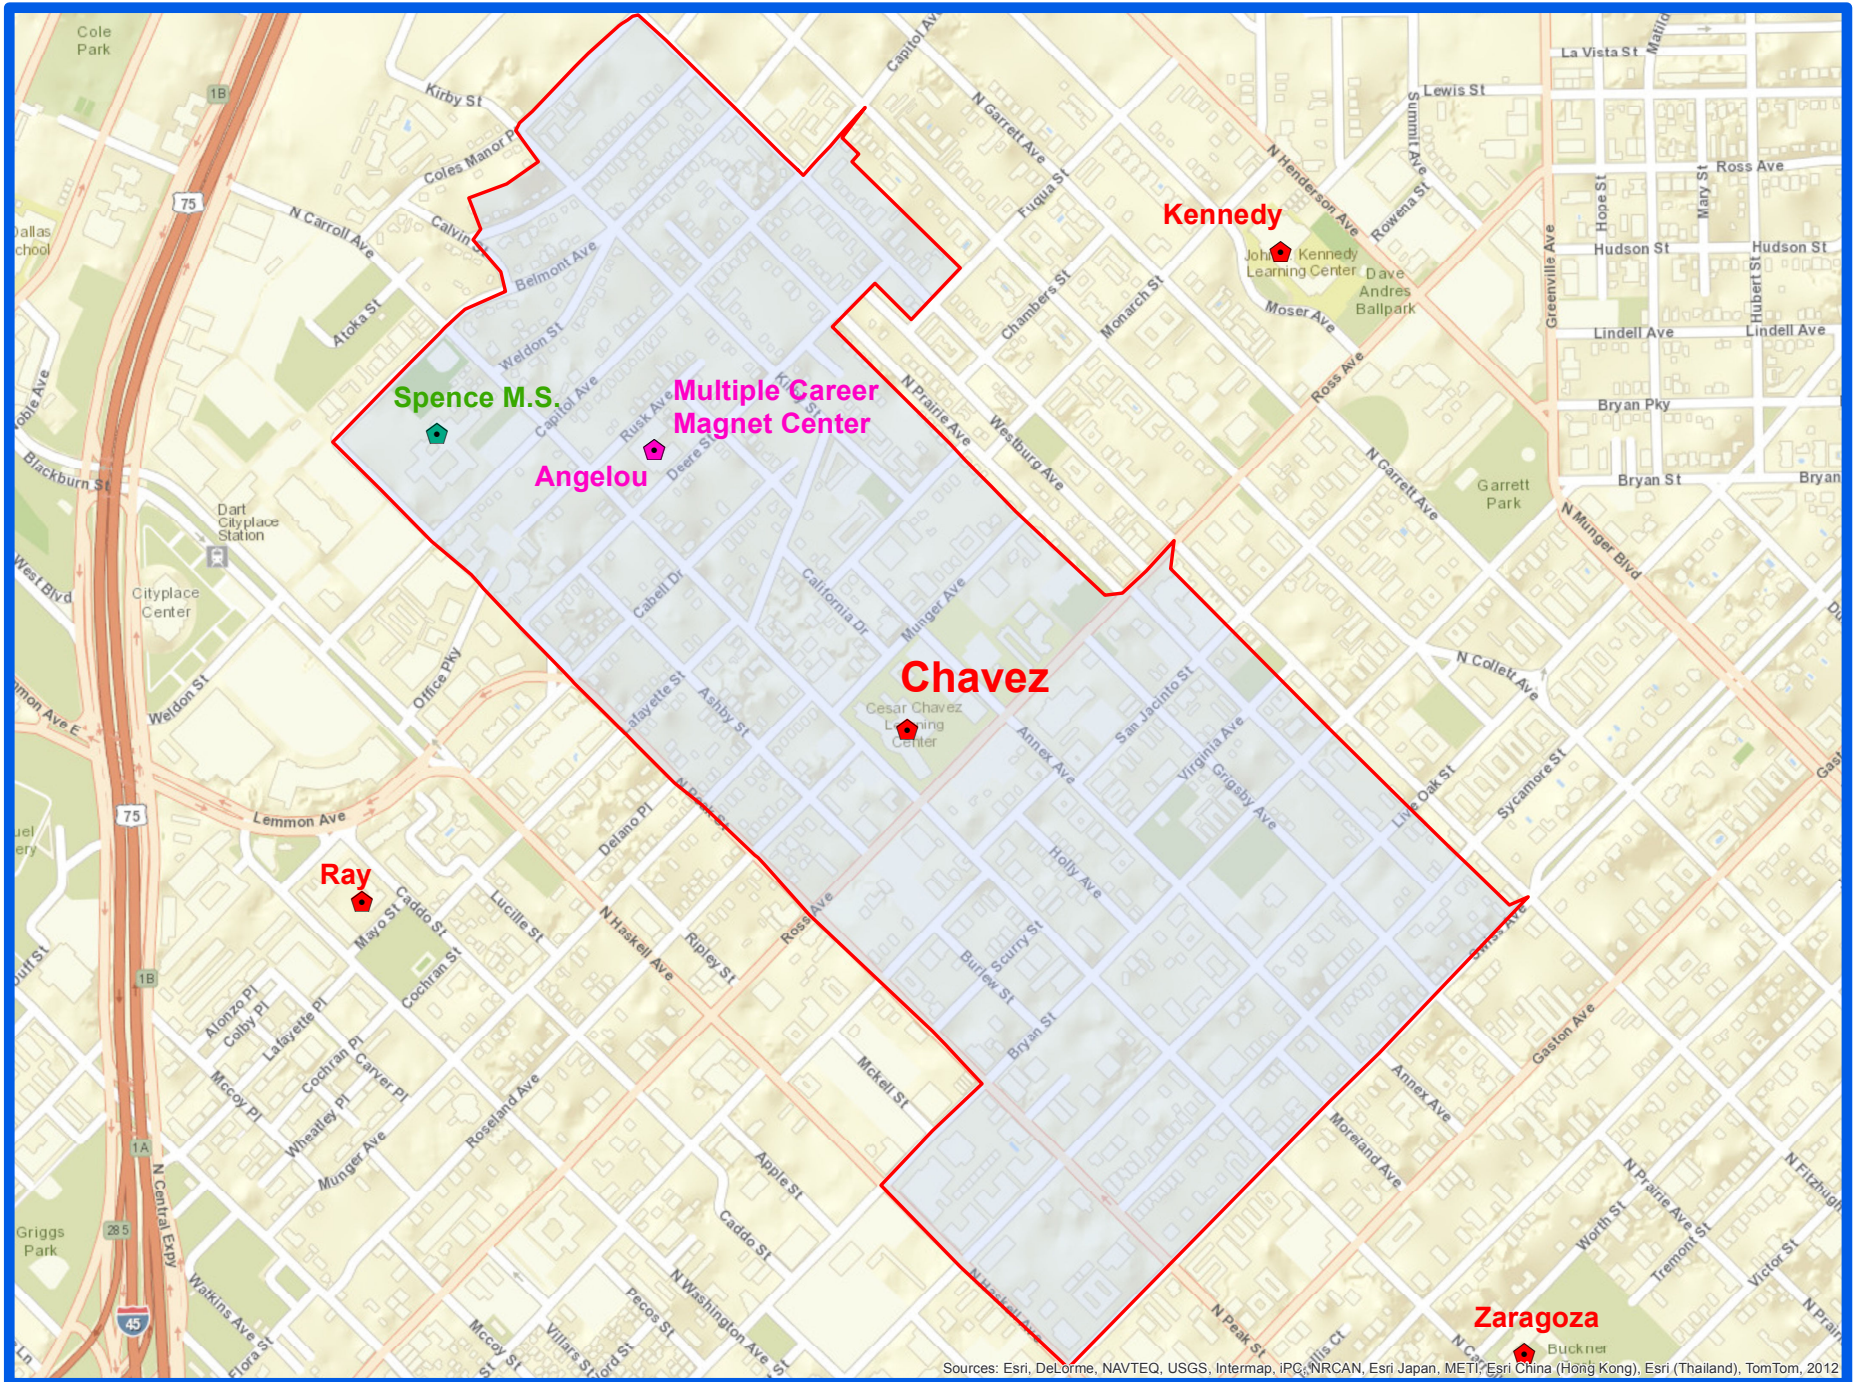

2013-14  
Cesar Chavez Learning Center Attendance Zone  
Grades PK-5

Outer boundary of zones may include students living on both sides of the street.