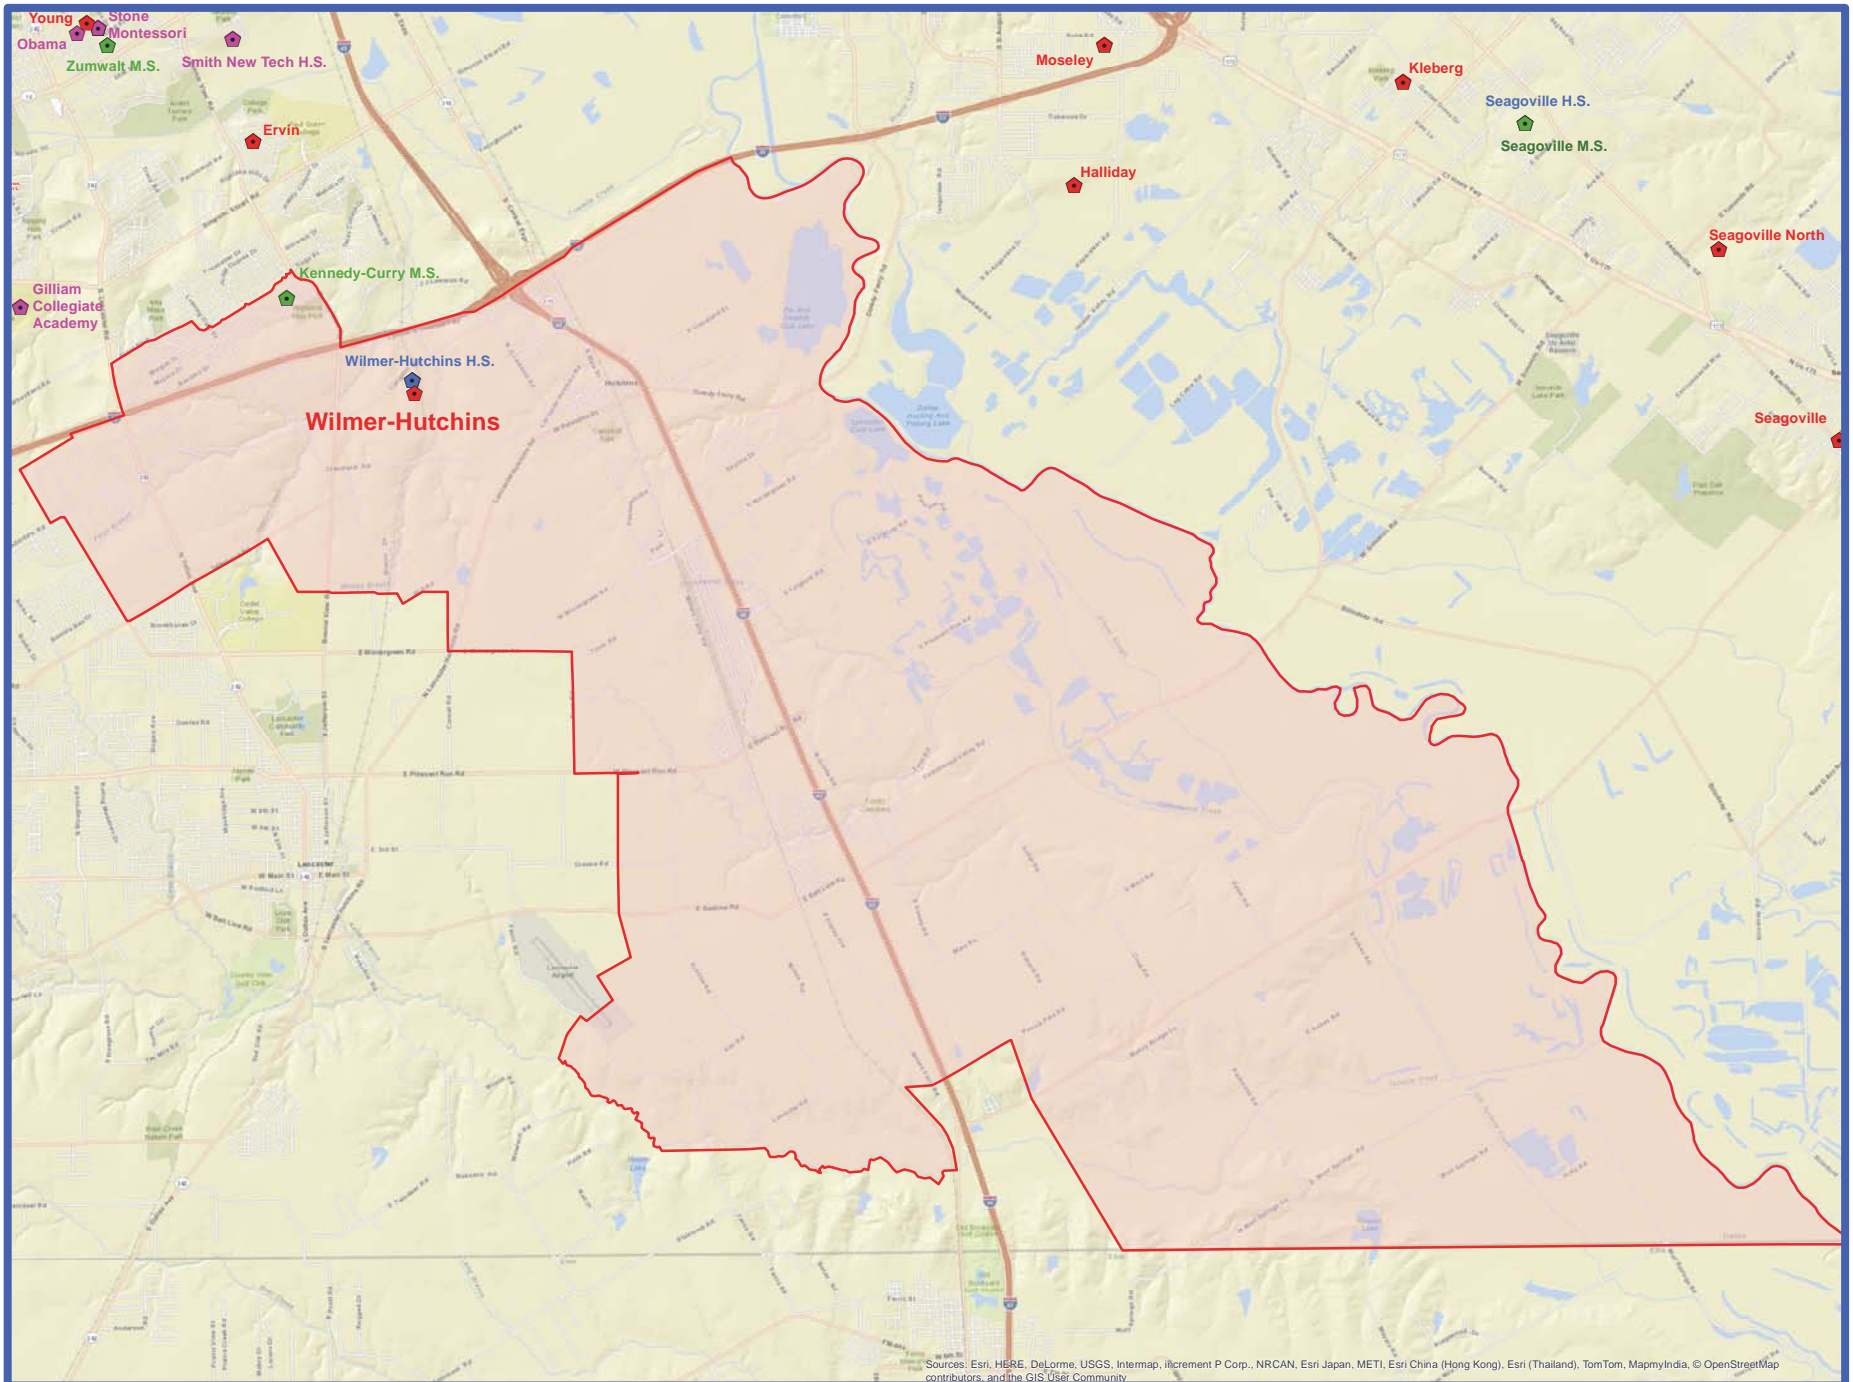

2014-15
Wilmer-Hutchins Elementary Attendance Zone
Grades PK-5

Outer boundary of zones may include students living on both sides of the street.