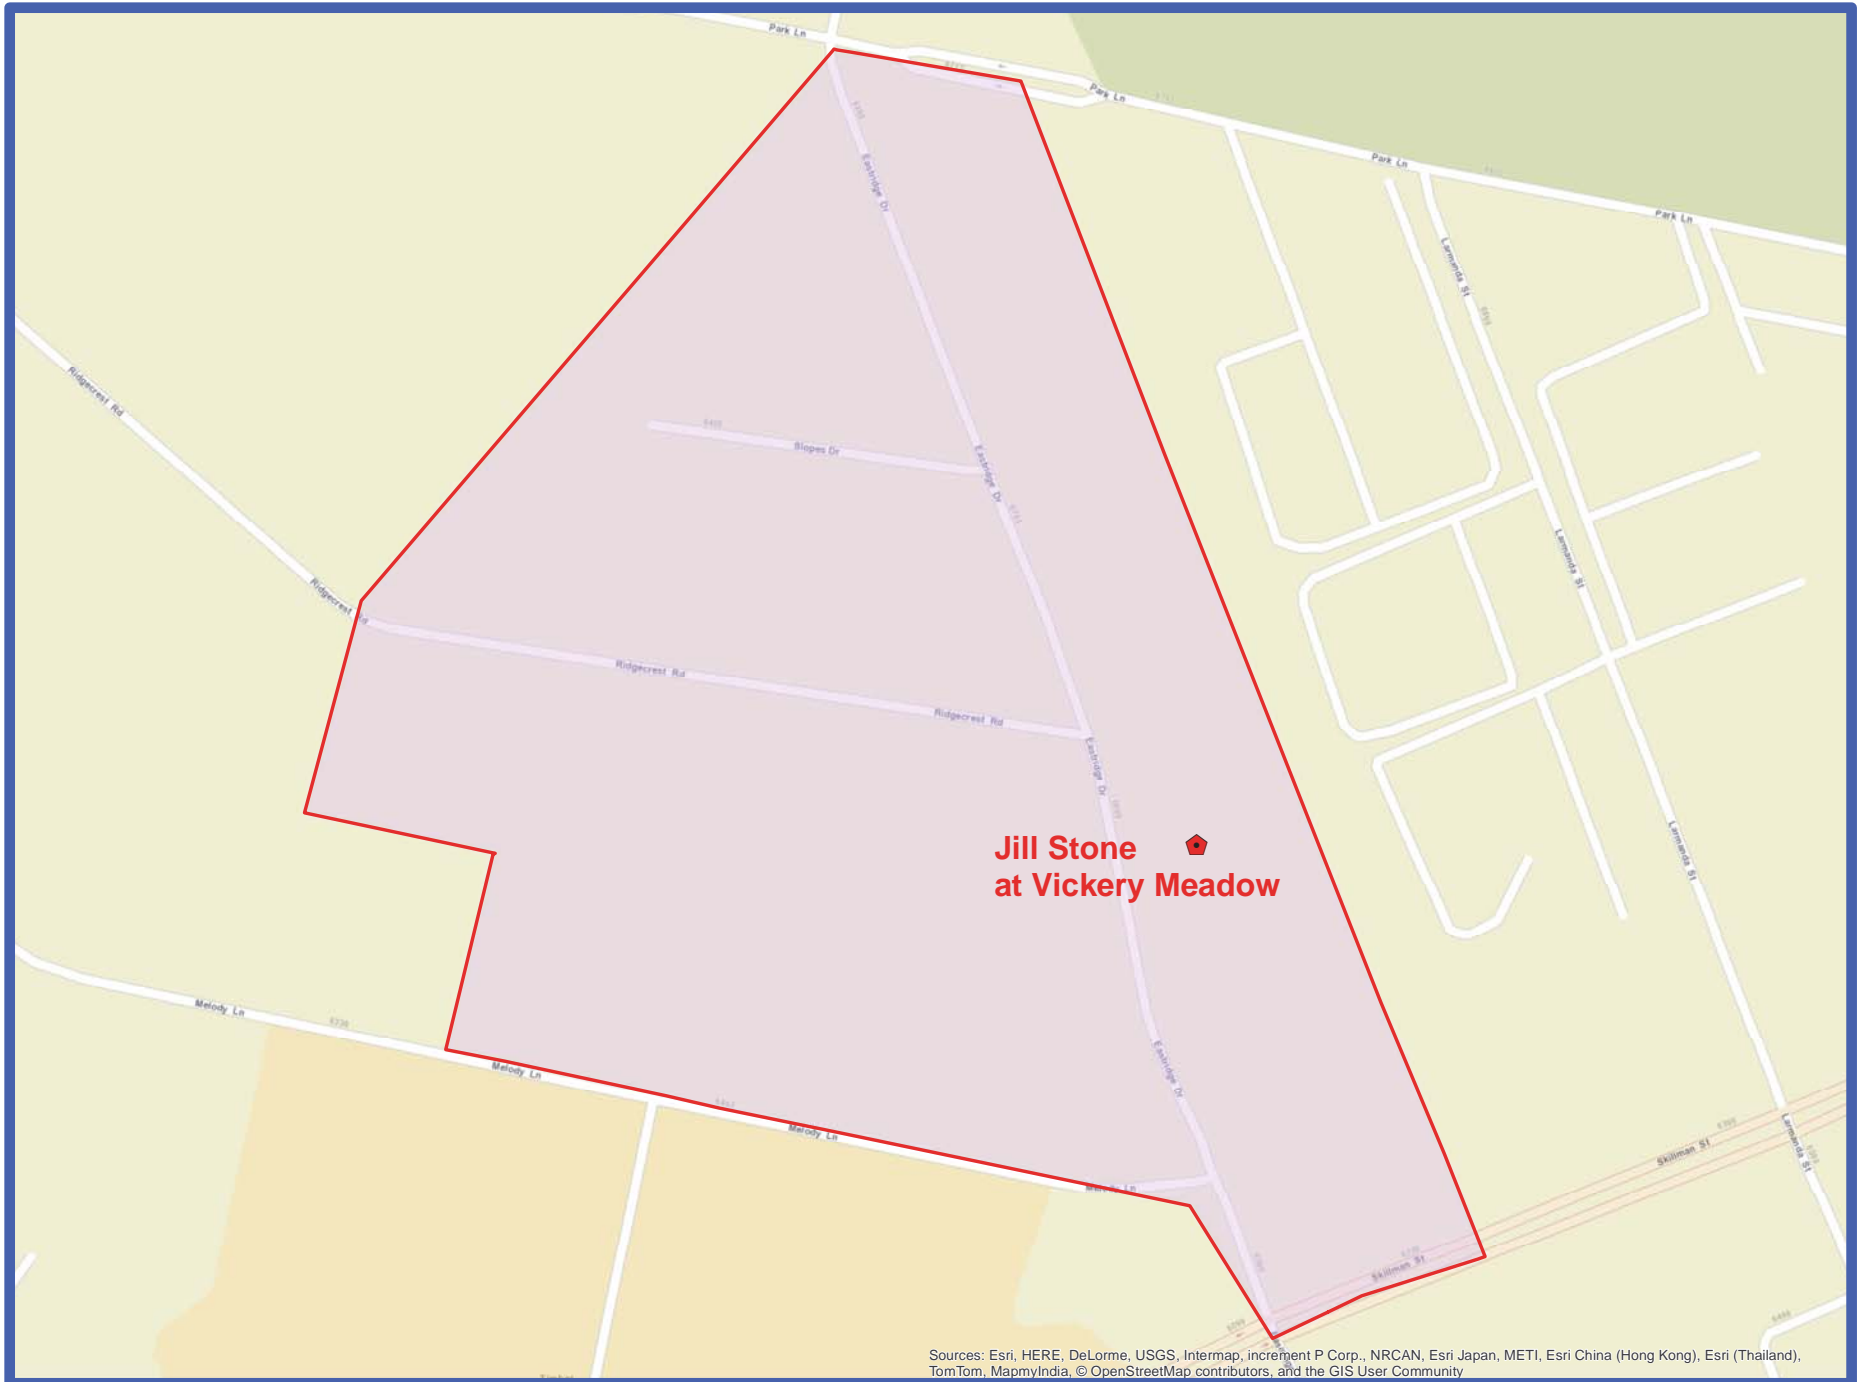

2014-15  
Jill Stone Elementary at Vickery Meadow Attendance Zone  
Grades PK-5

Outer boundary of zones may include students living on both sides of the street.