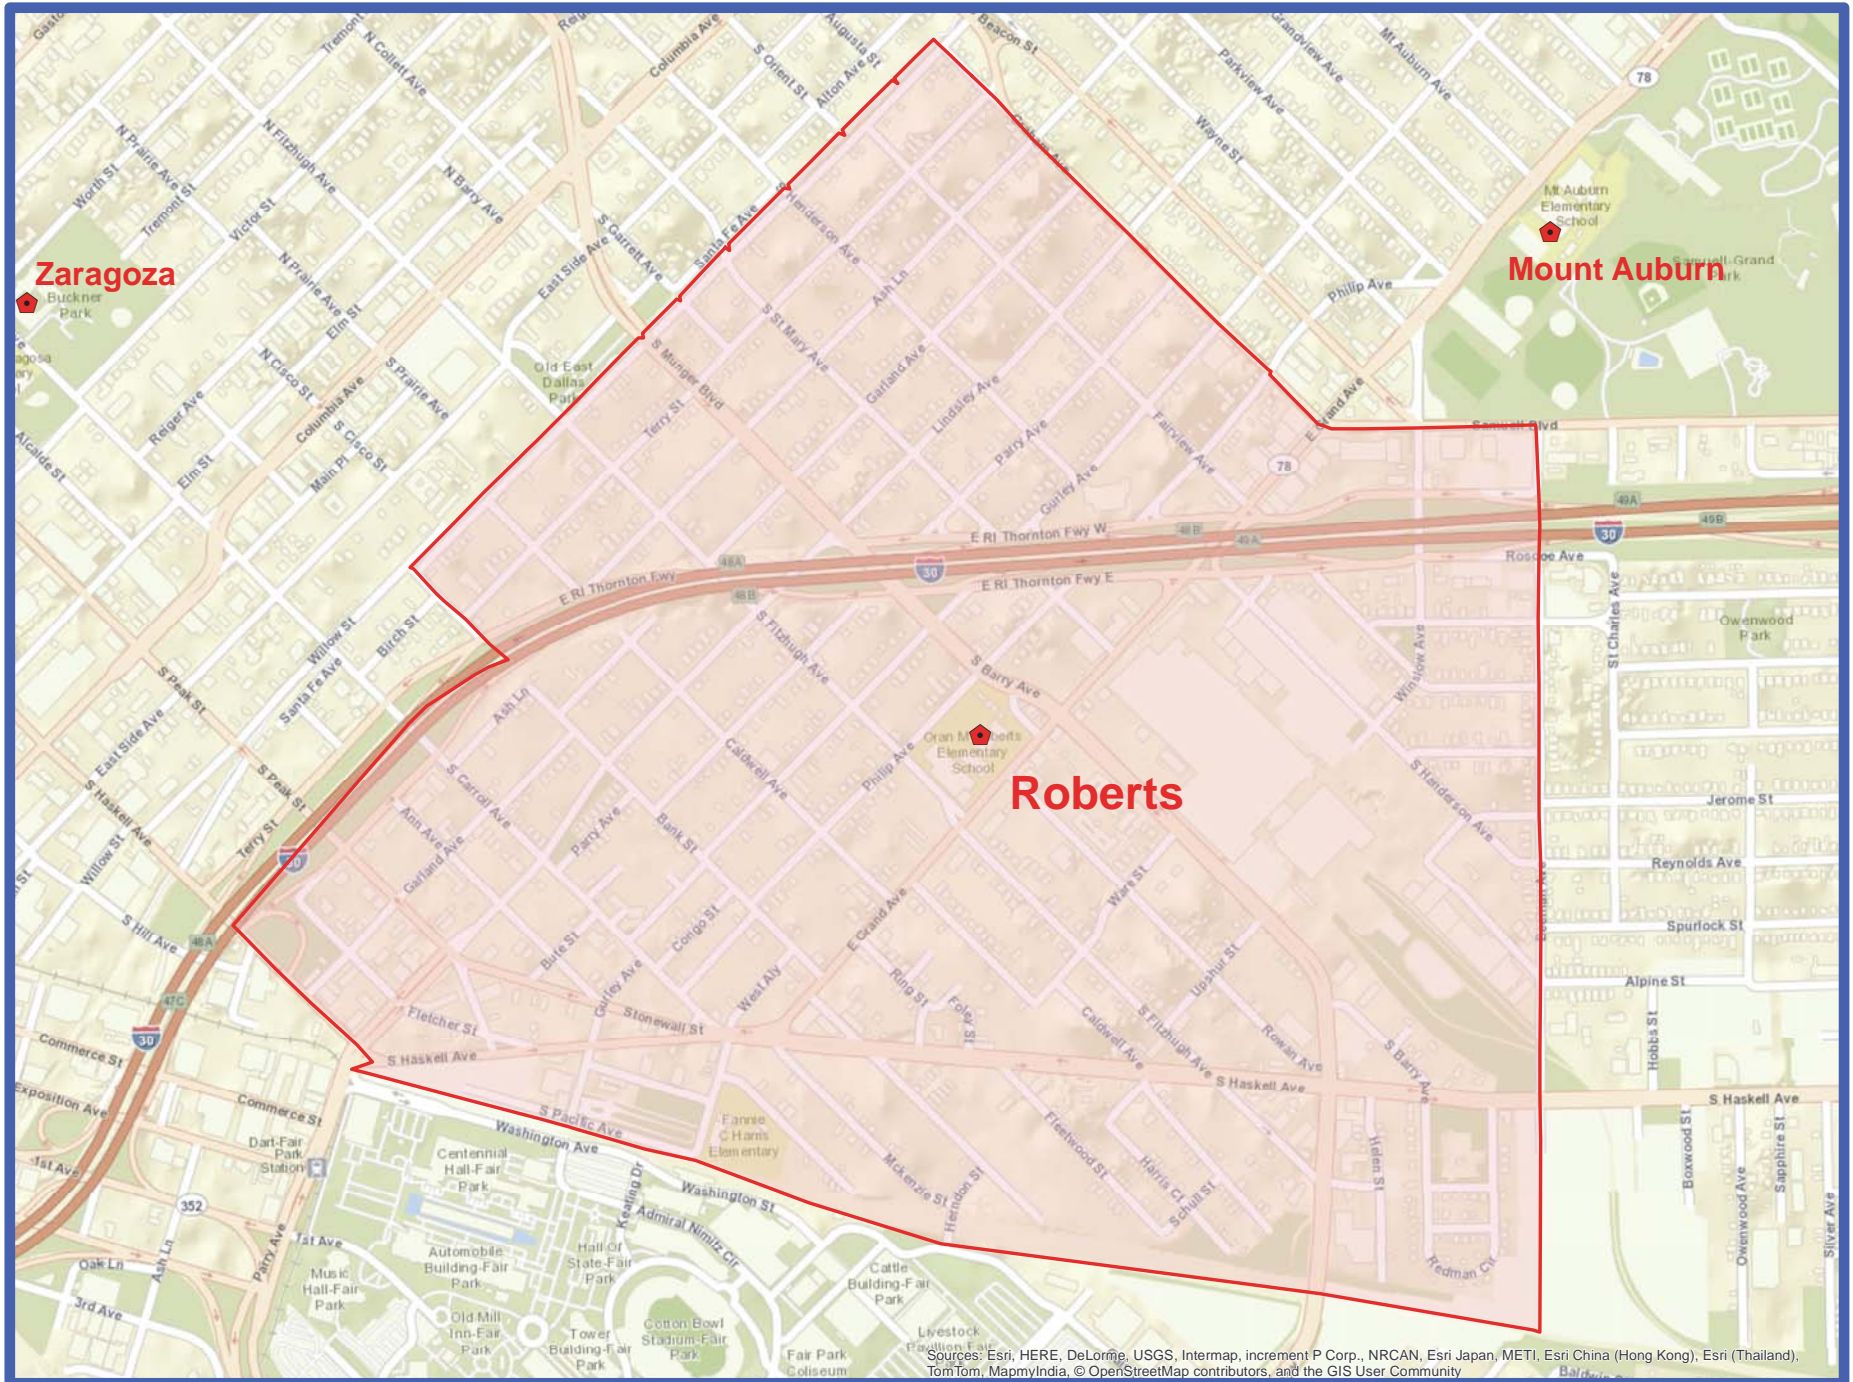

2014-15
Oran M. Roberts Elementary Attendance Zones
Grades PK-5

Attendance Option: Students residing in the Roberts attendance zone have the option to attend Long M.S. and Wilson H.S.

Outer boundary of zones may include students living on both sides of the street.