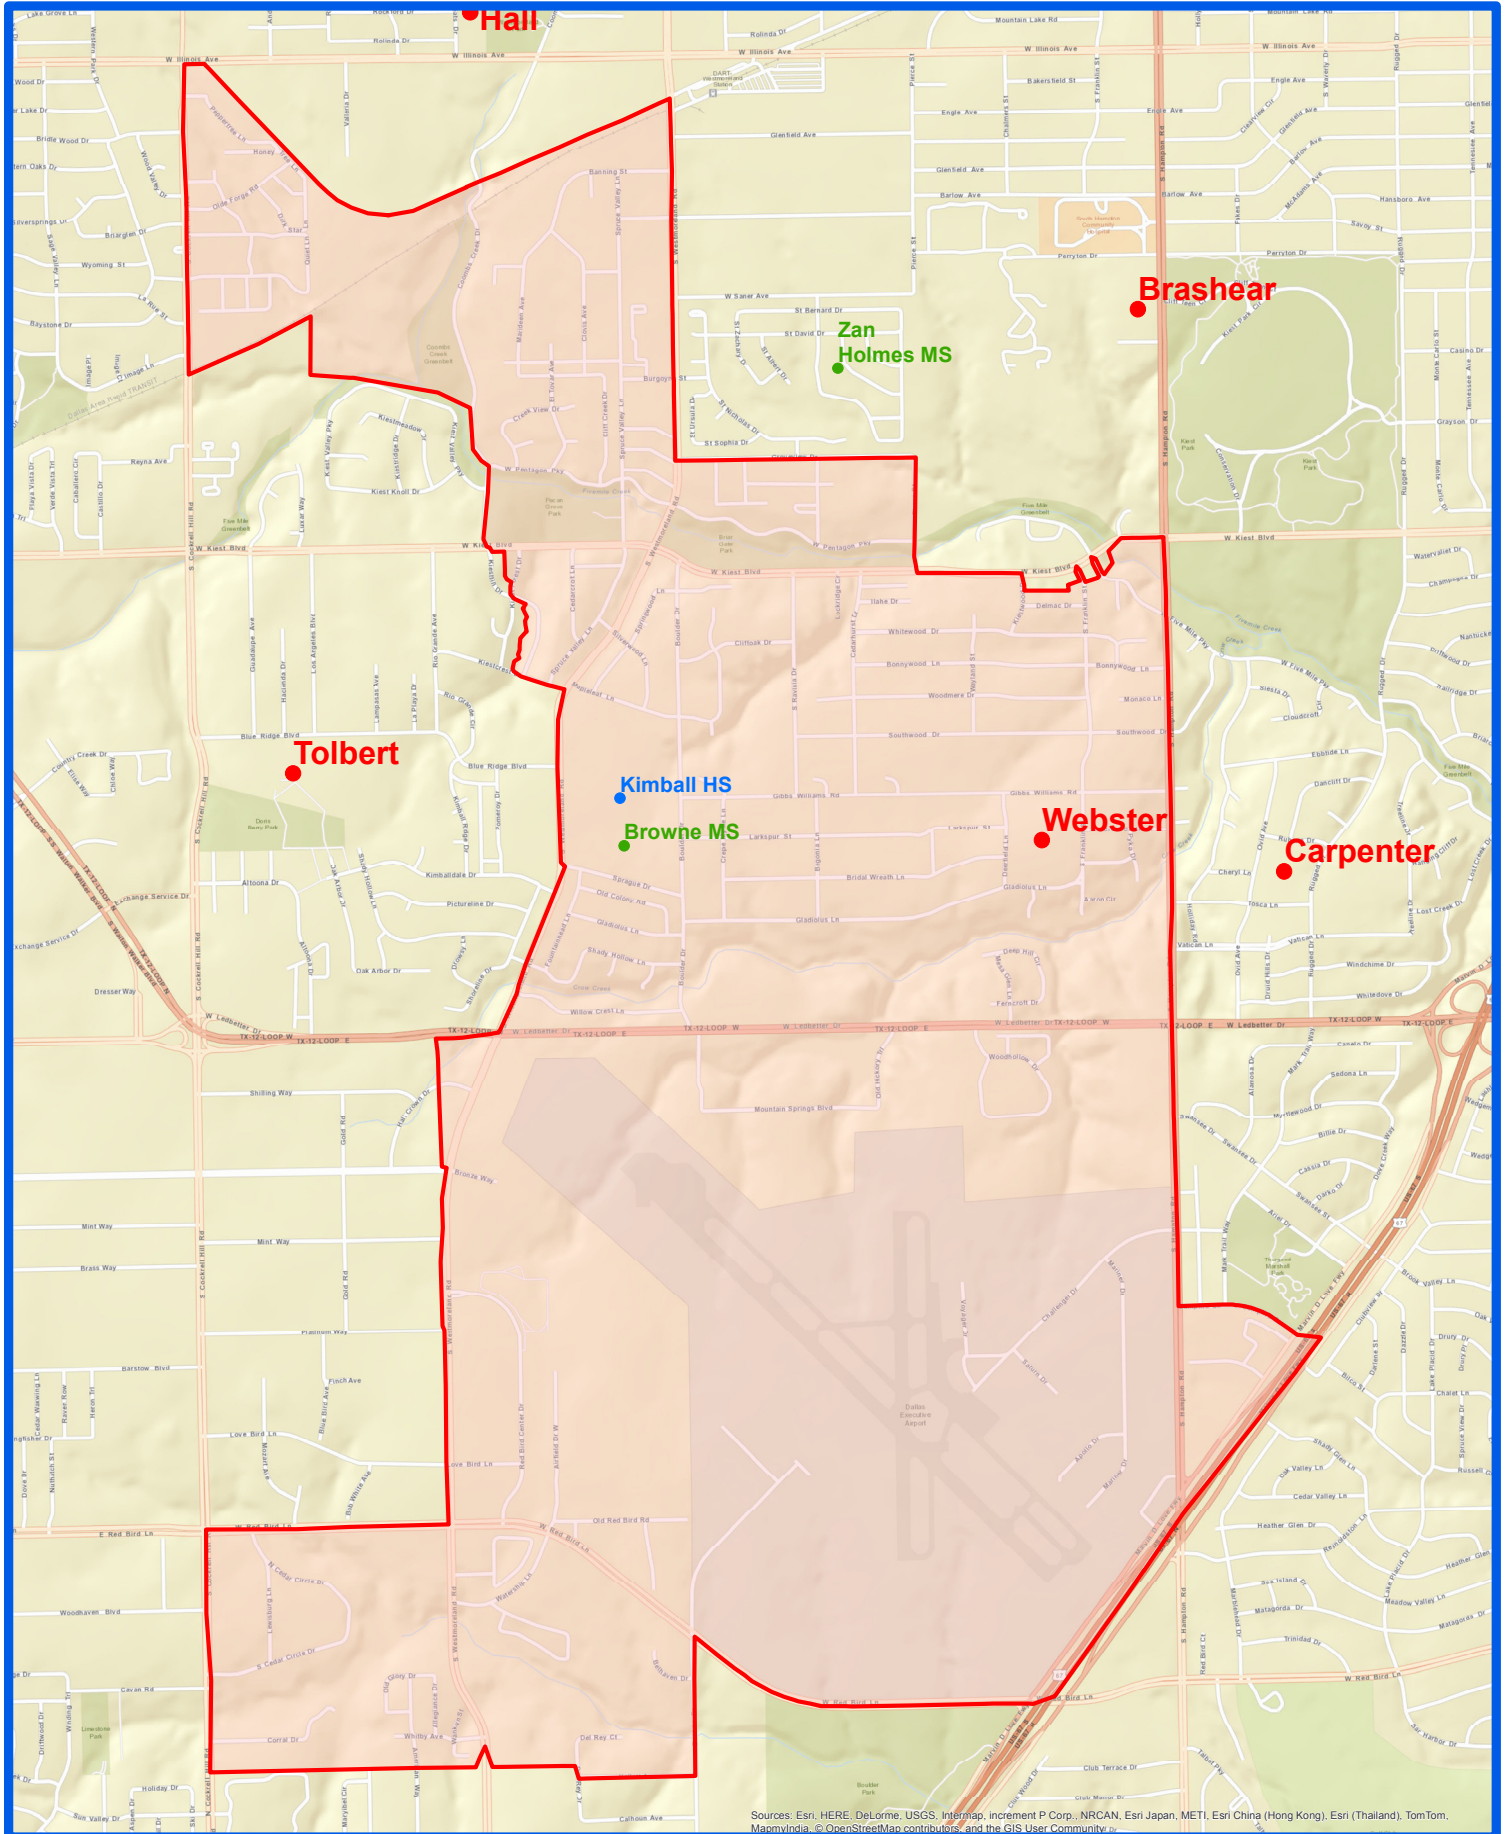

2015-16 Daniel Webster Elementary Attendance Zone Grades PK-5

Outer boundary of zones may include students living on both sides of the street.