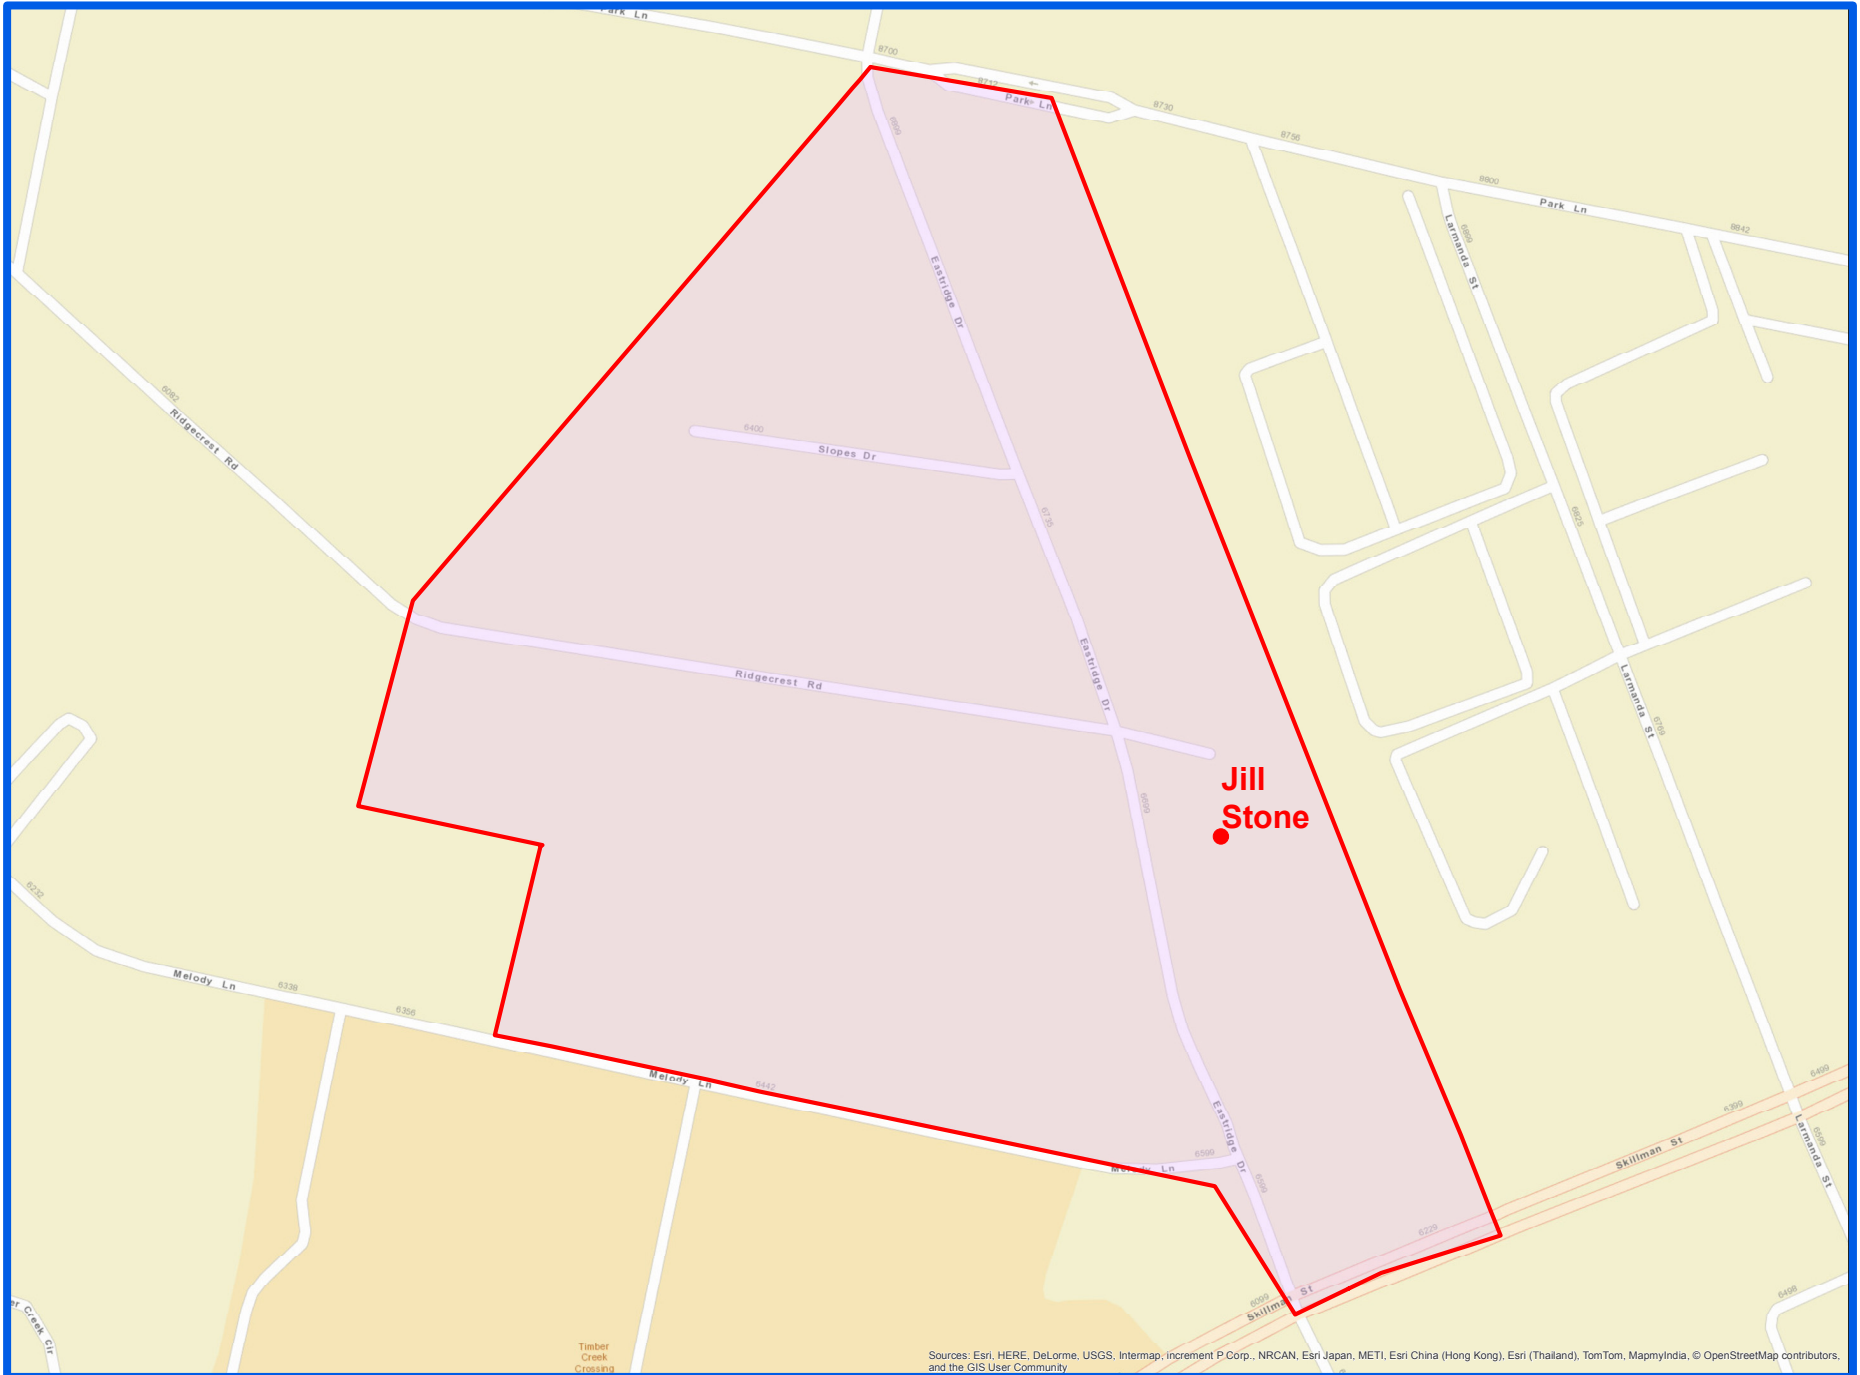

**2015-16  
Jill Stone Elementary at Vickery Meadow Attendance Zone  
Grades PK-5**

Sources: Esri, HERE, DeLorme, USGS, Intermap, increment P Corp., NRCAN, Esri Japan, METI, Esri China (Hong Kong), Esri (Thailand), TomTom, MapmyIndia, © OpenStreetMap contributors, and the GIS User Community

**Outer boundary of zones may include students living on both sides of the street.**