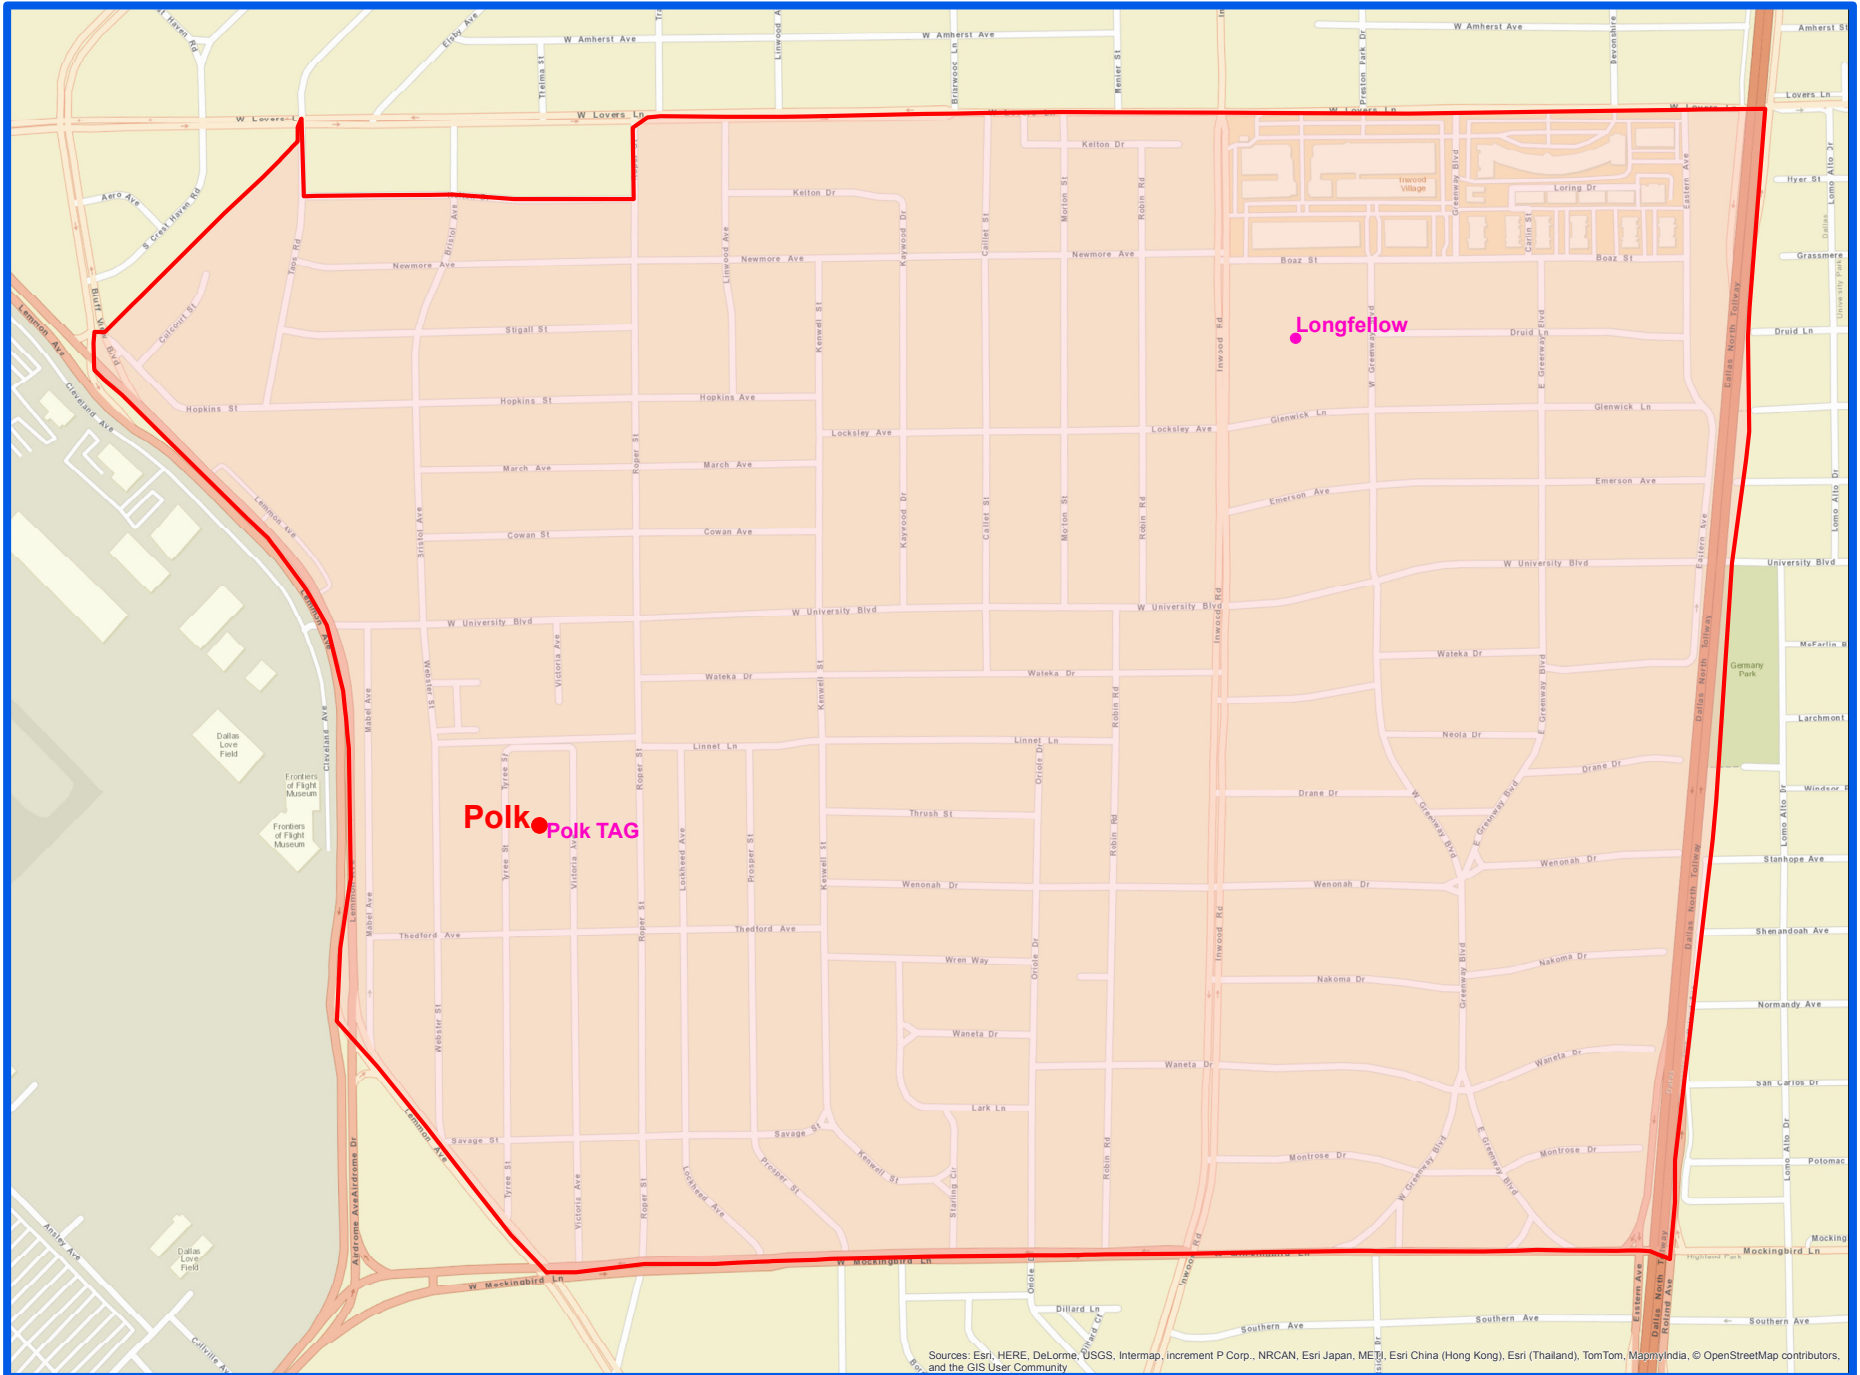

2015-16
K. B. Polk Center for Academically Talented and Gifted Attendance Zone
Grades PK-5

Outer boundary of zones may include students living on both sides of the street.