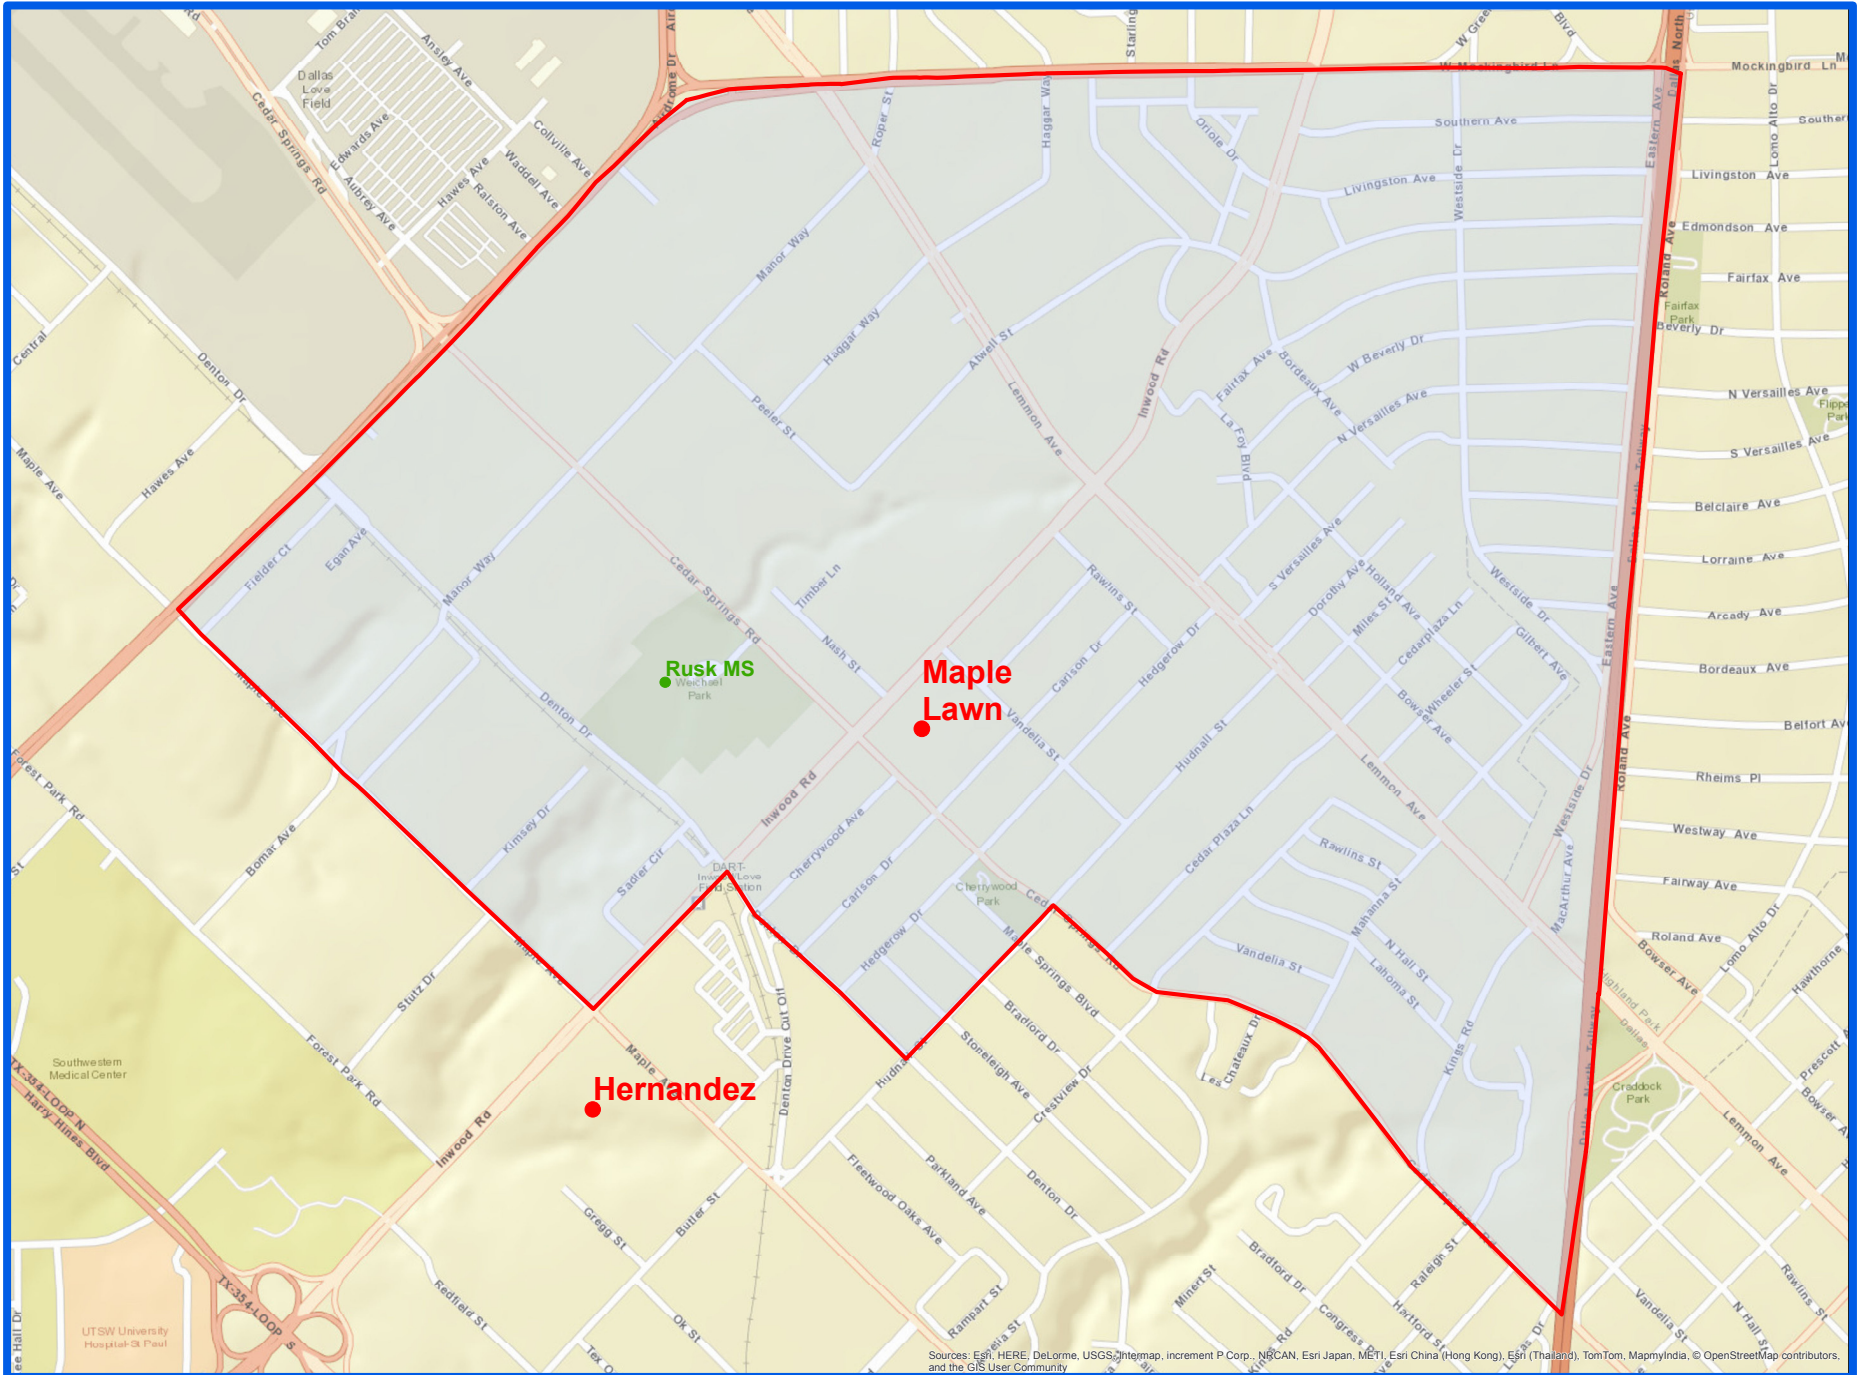

2015-16
Maple Lawn Elementary Attendance Zone
Grades PK-5

Sources: Esri, HERE, DeLorme, USGS, Intermap, increment P Corp., NRCAN, Esri Japan, METI, Esri China (Hong Kong), Esri (Thailand), TomTom, MapmyIndia, © OpenStreetMap contributors, and the GIS User Community

Outer boundary of zones may include students living on both sides of the street.