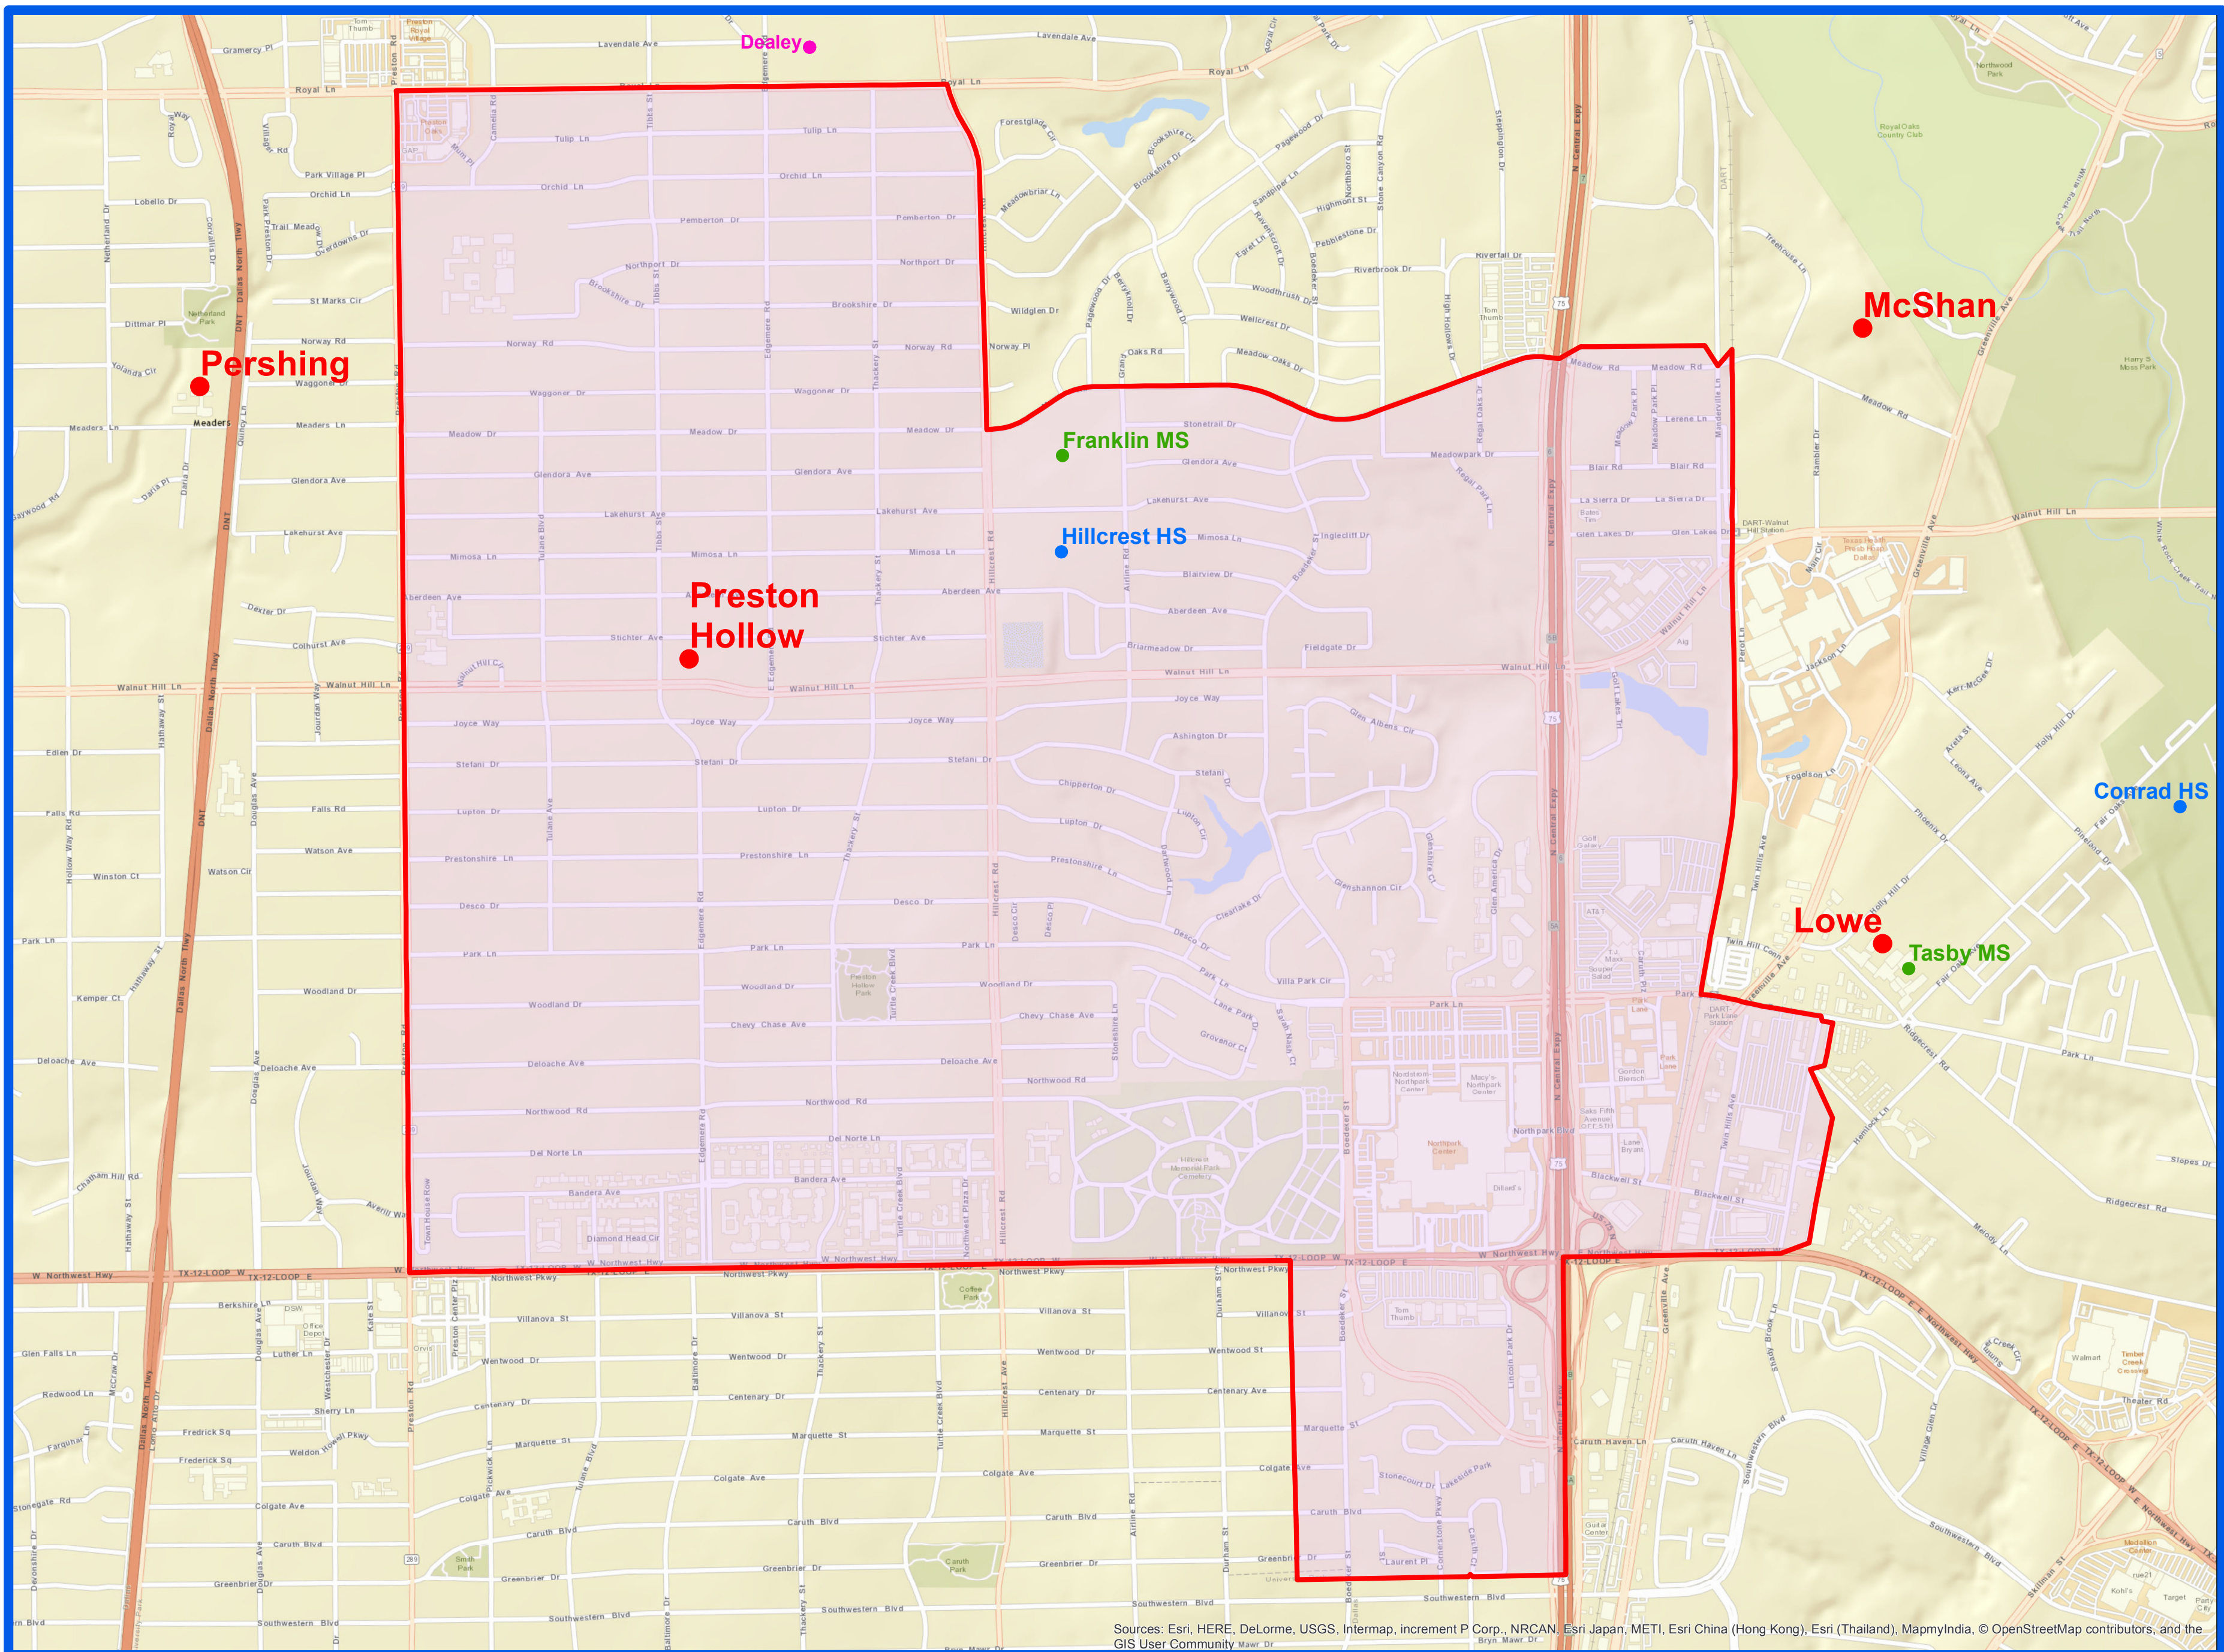

2016-17
Preston Hollow Elementary Attendance Zone
Grades PK-5

Outer boundary of zones may include students living on both sides of the street.