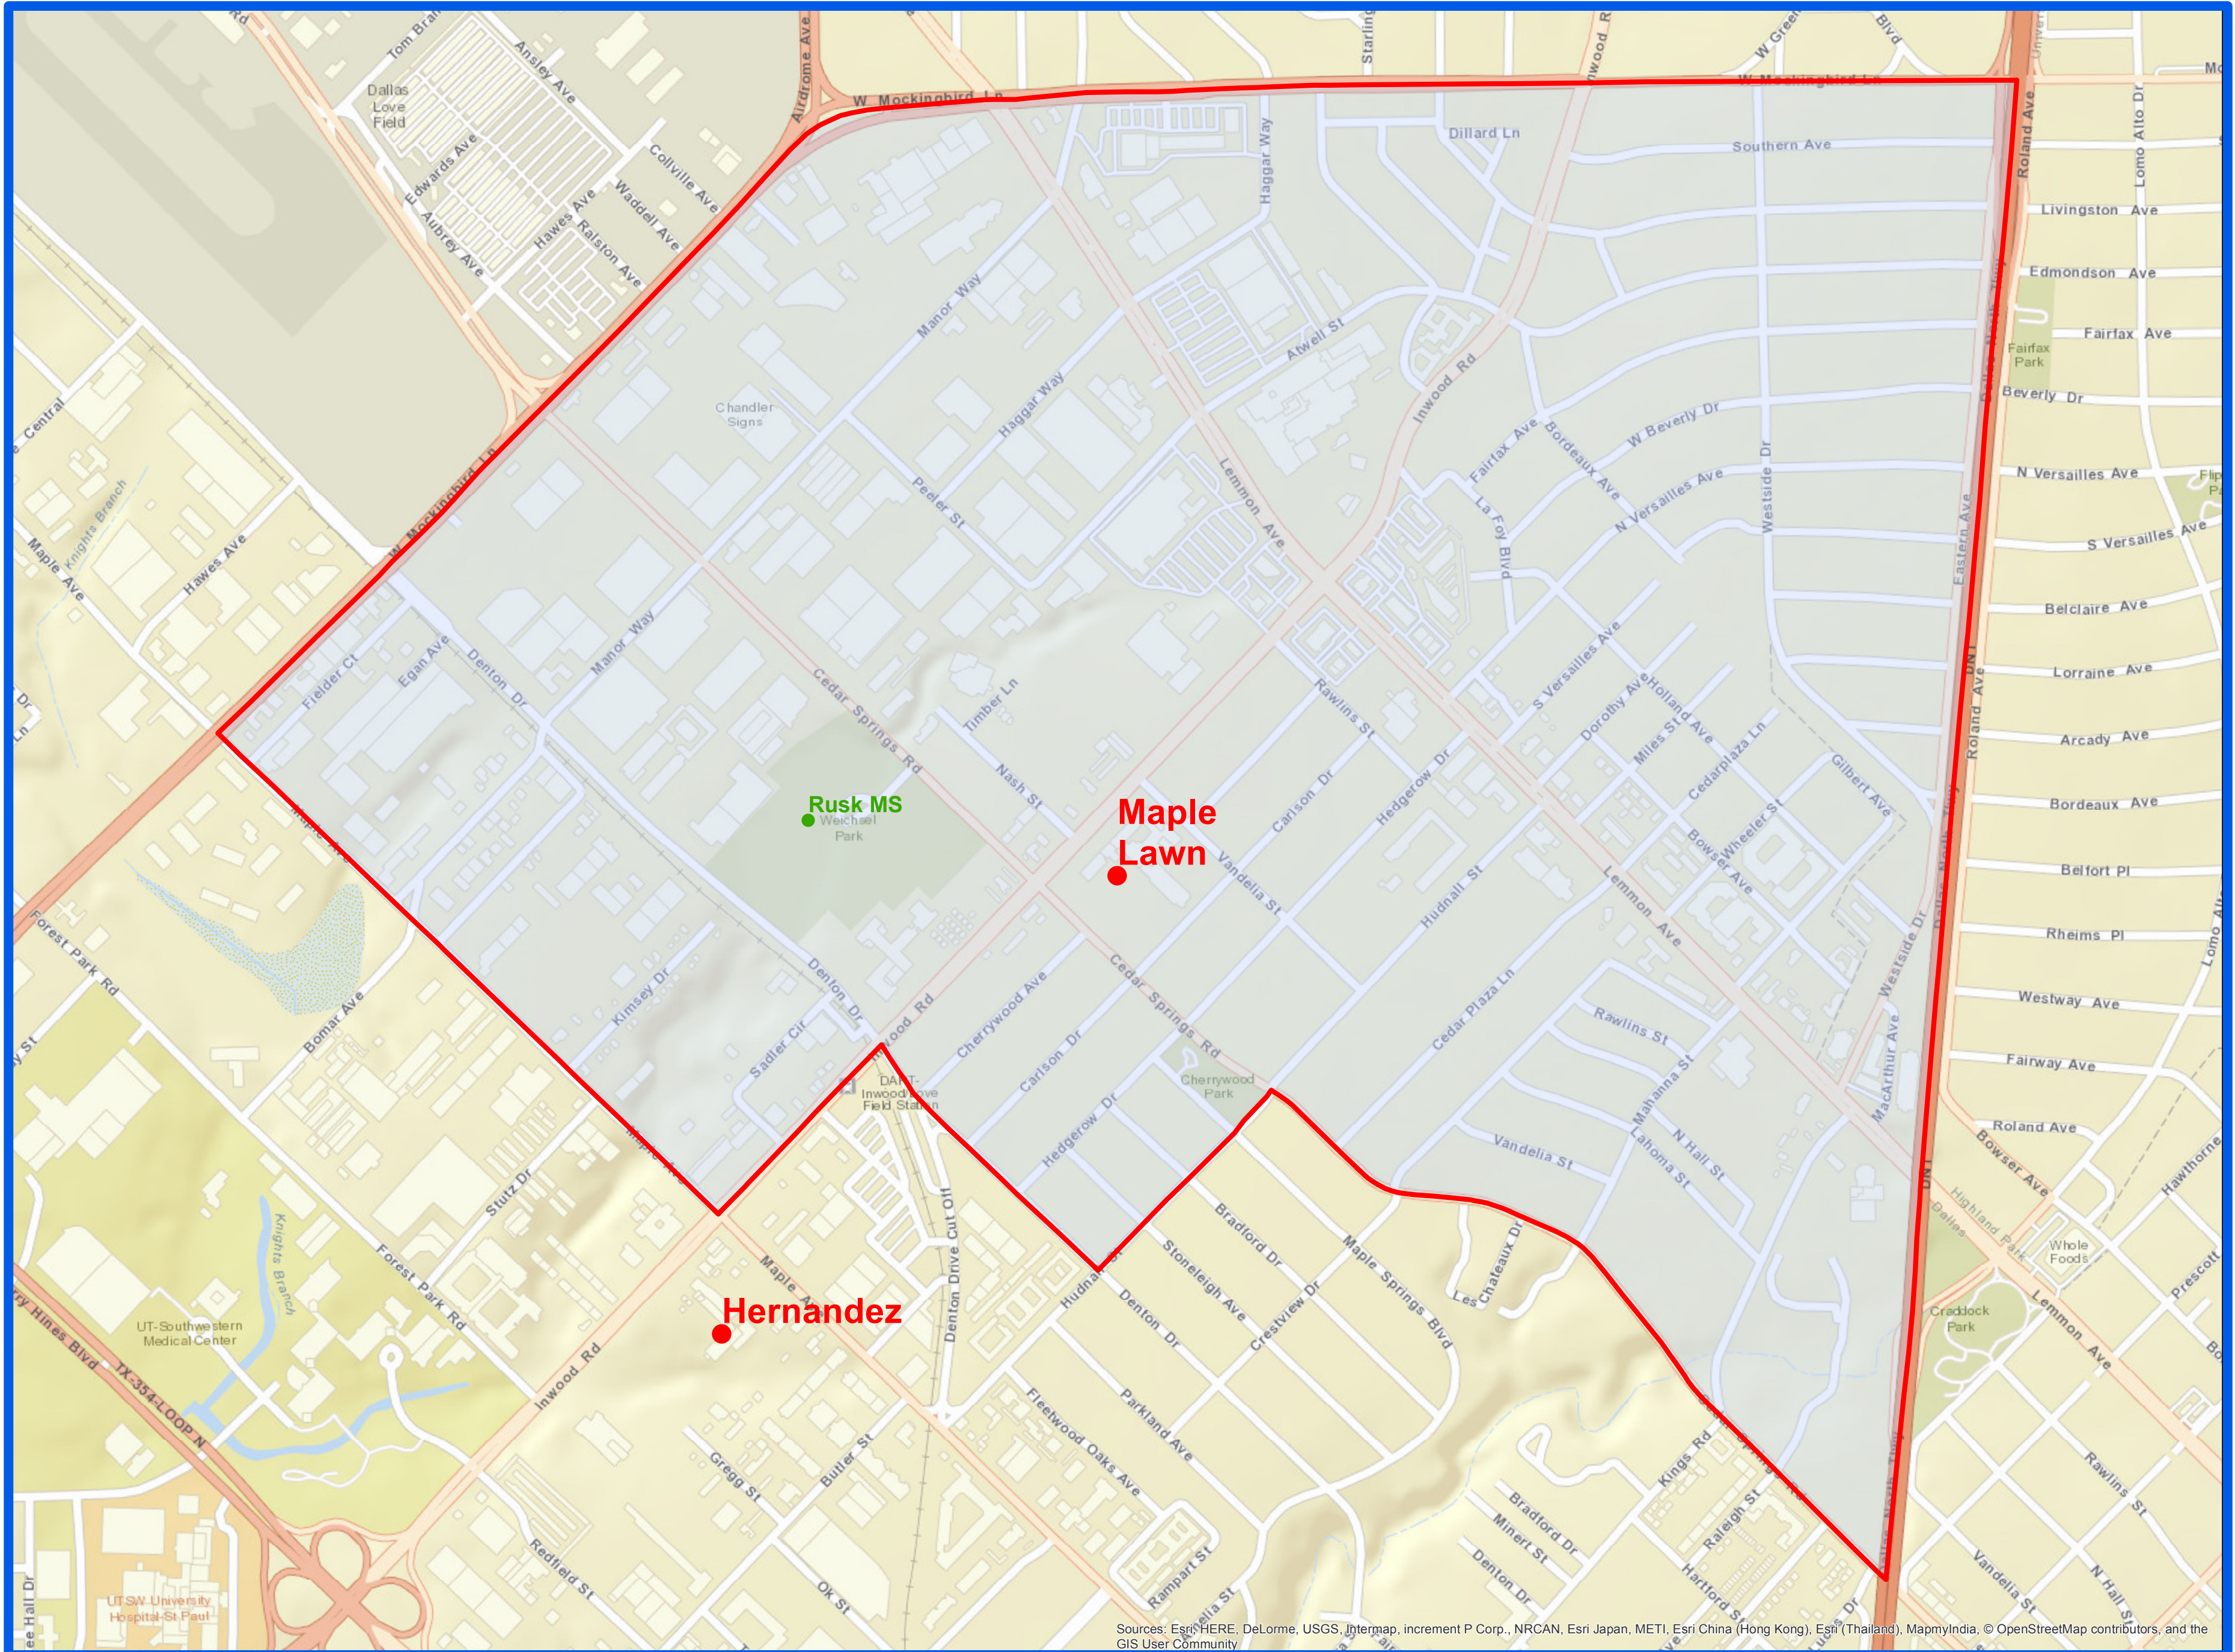

2016-17  
Maple Lawn Elementary Attendance Zone  
Grades PK-5

Sources: Esri, HERE, DeLorme, USGS, Intermap, increment P Corp., NRCAN, Esri Japan, METI, Esri China (Hong Kong), Esri (Thailand), MapmyIndia, © OpenStreetMap contributors, and the GIS User Community

Outer boundary of zones may include students living on both sides of the street.