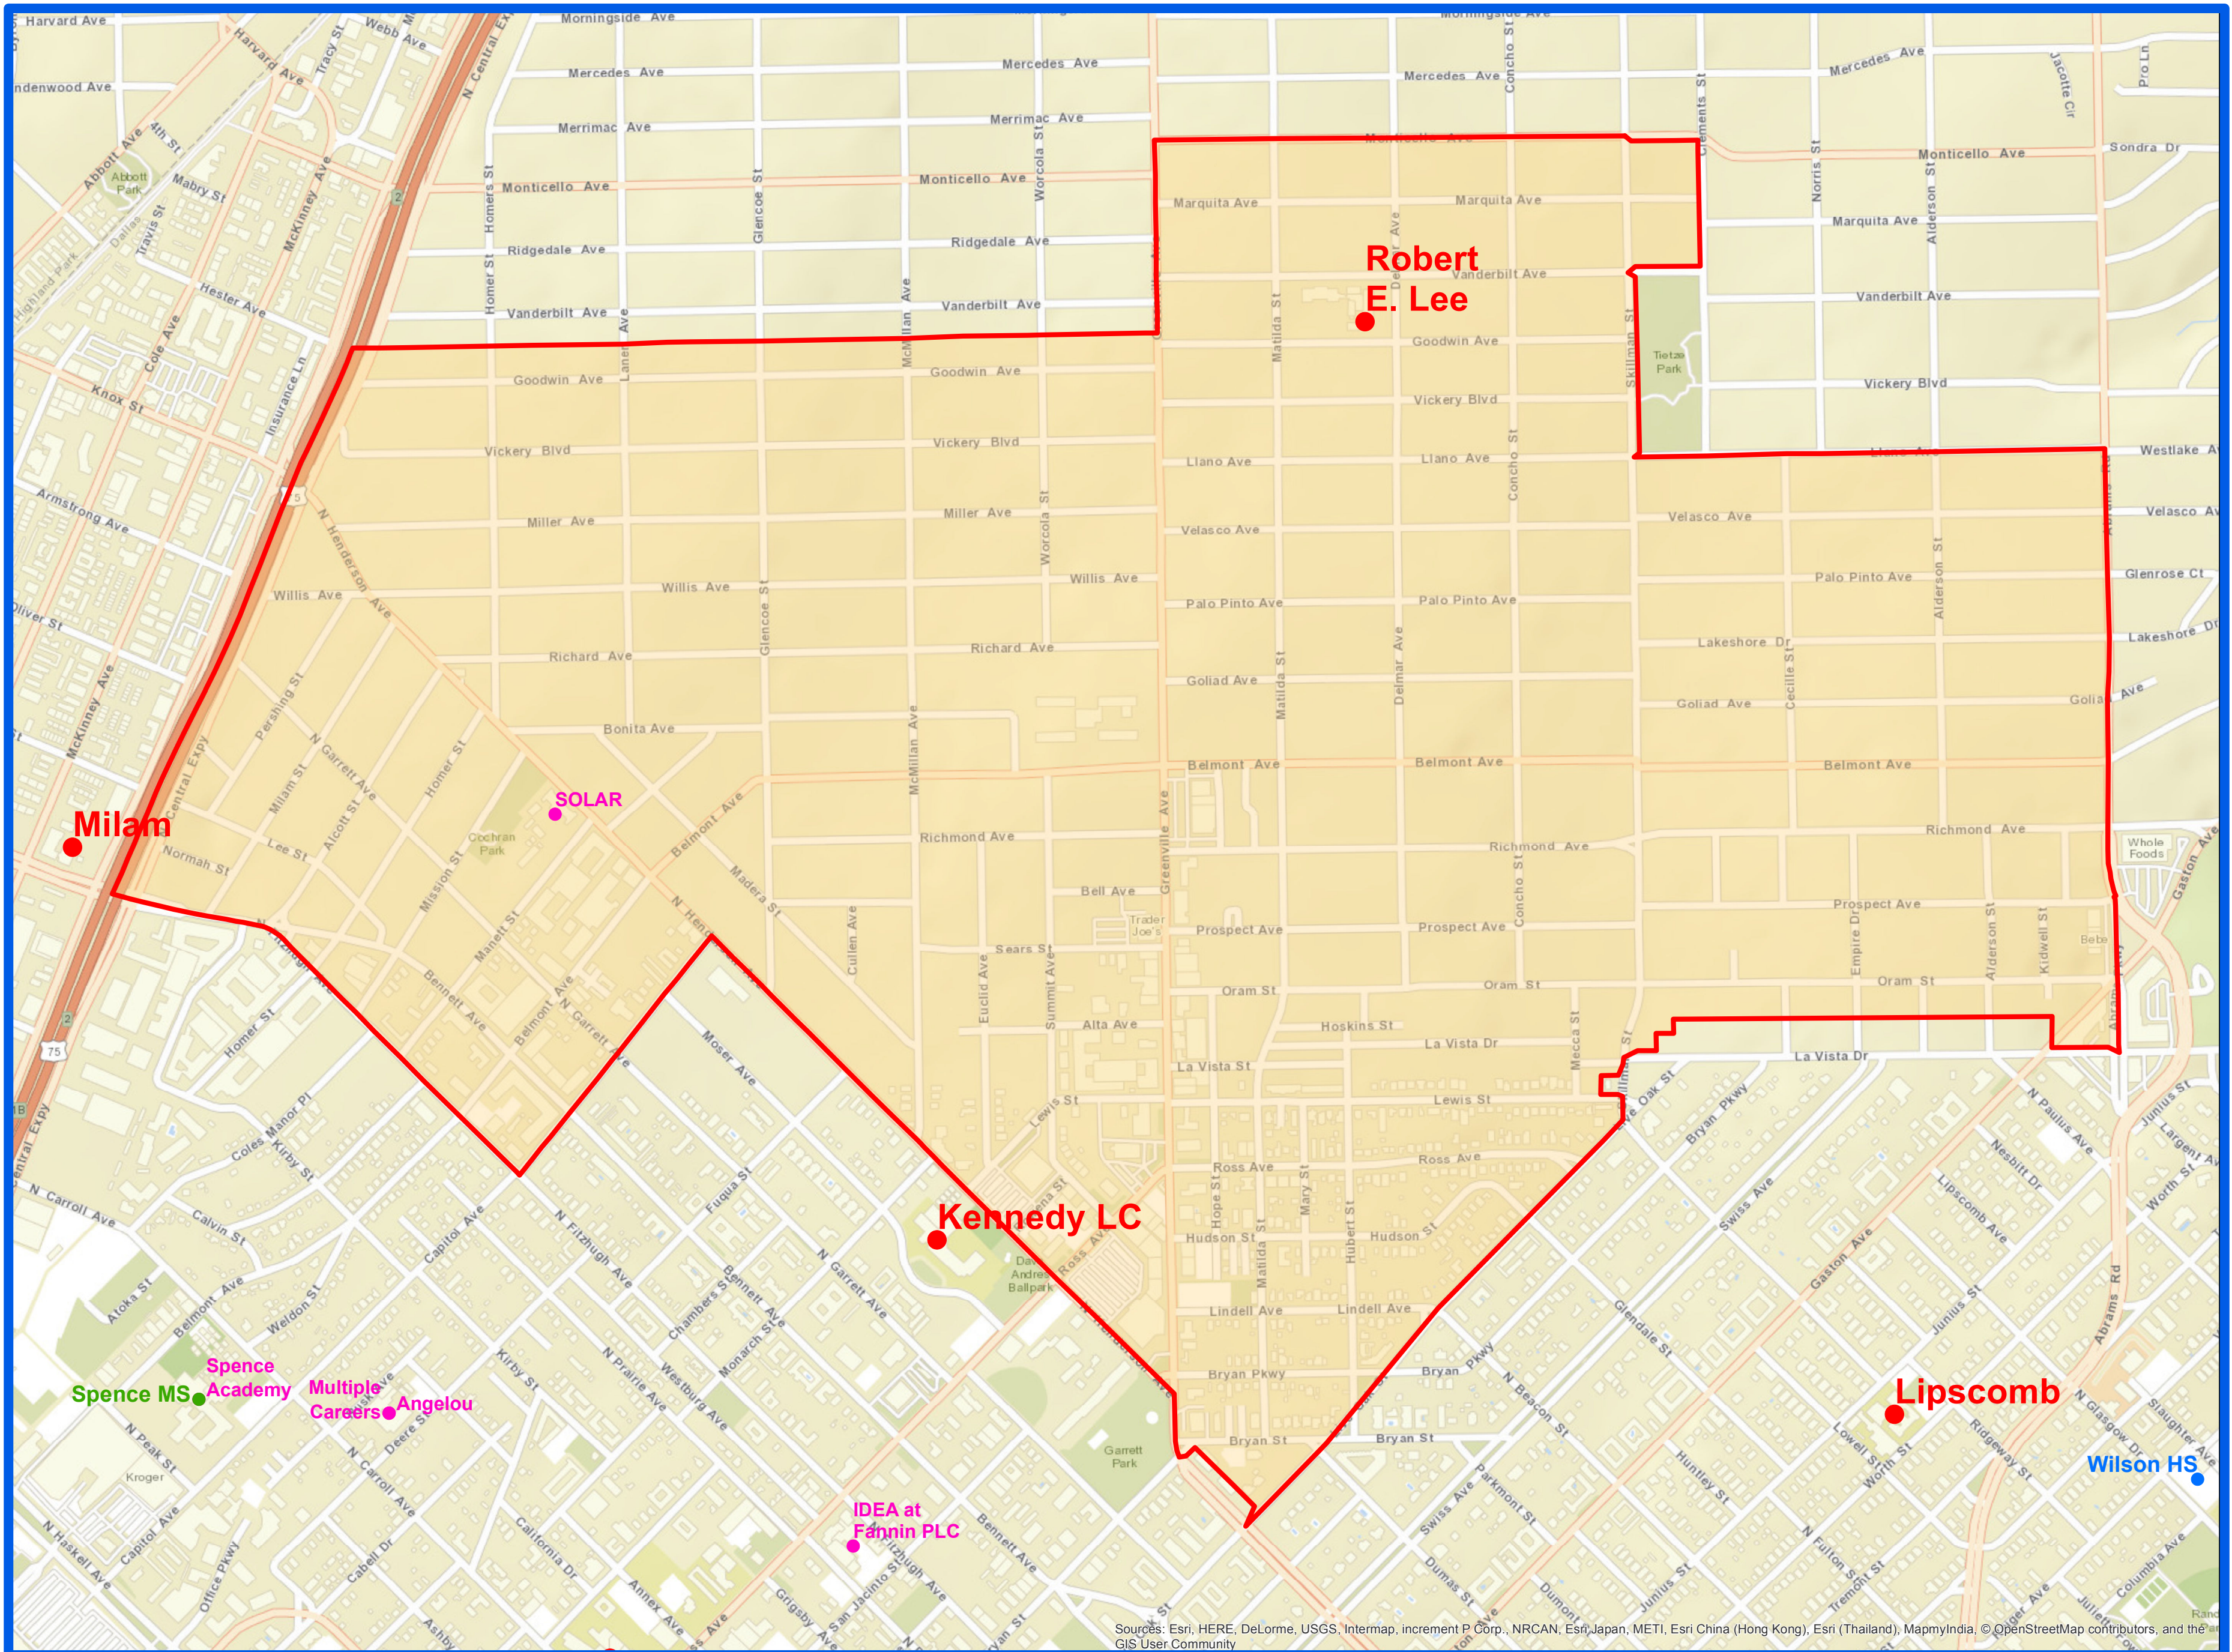

2016-17
Robert E. Lee Elementary Attendance Zone
Grades PK-5

Sources: Esri, HERE, DeLorme, USGS, Intermap, increment P Corp., NRCAN, Esri Japan, METI, Esri China (Hong Kong), Esri (Thailand), MapmyIndia, © OpenStreetMap contributors, and the GIS User Community

Outer boundary of zones may include students living on both sides of the street.