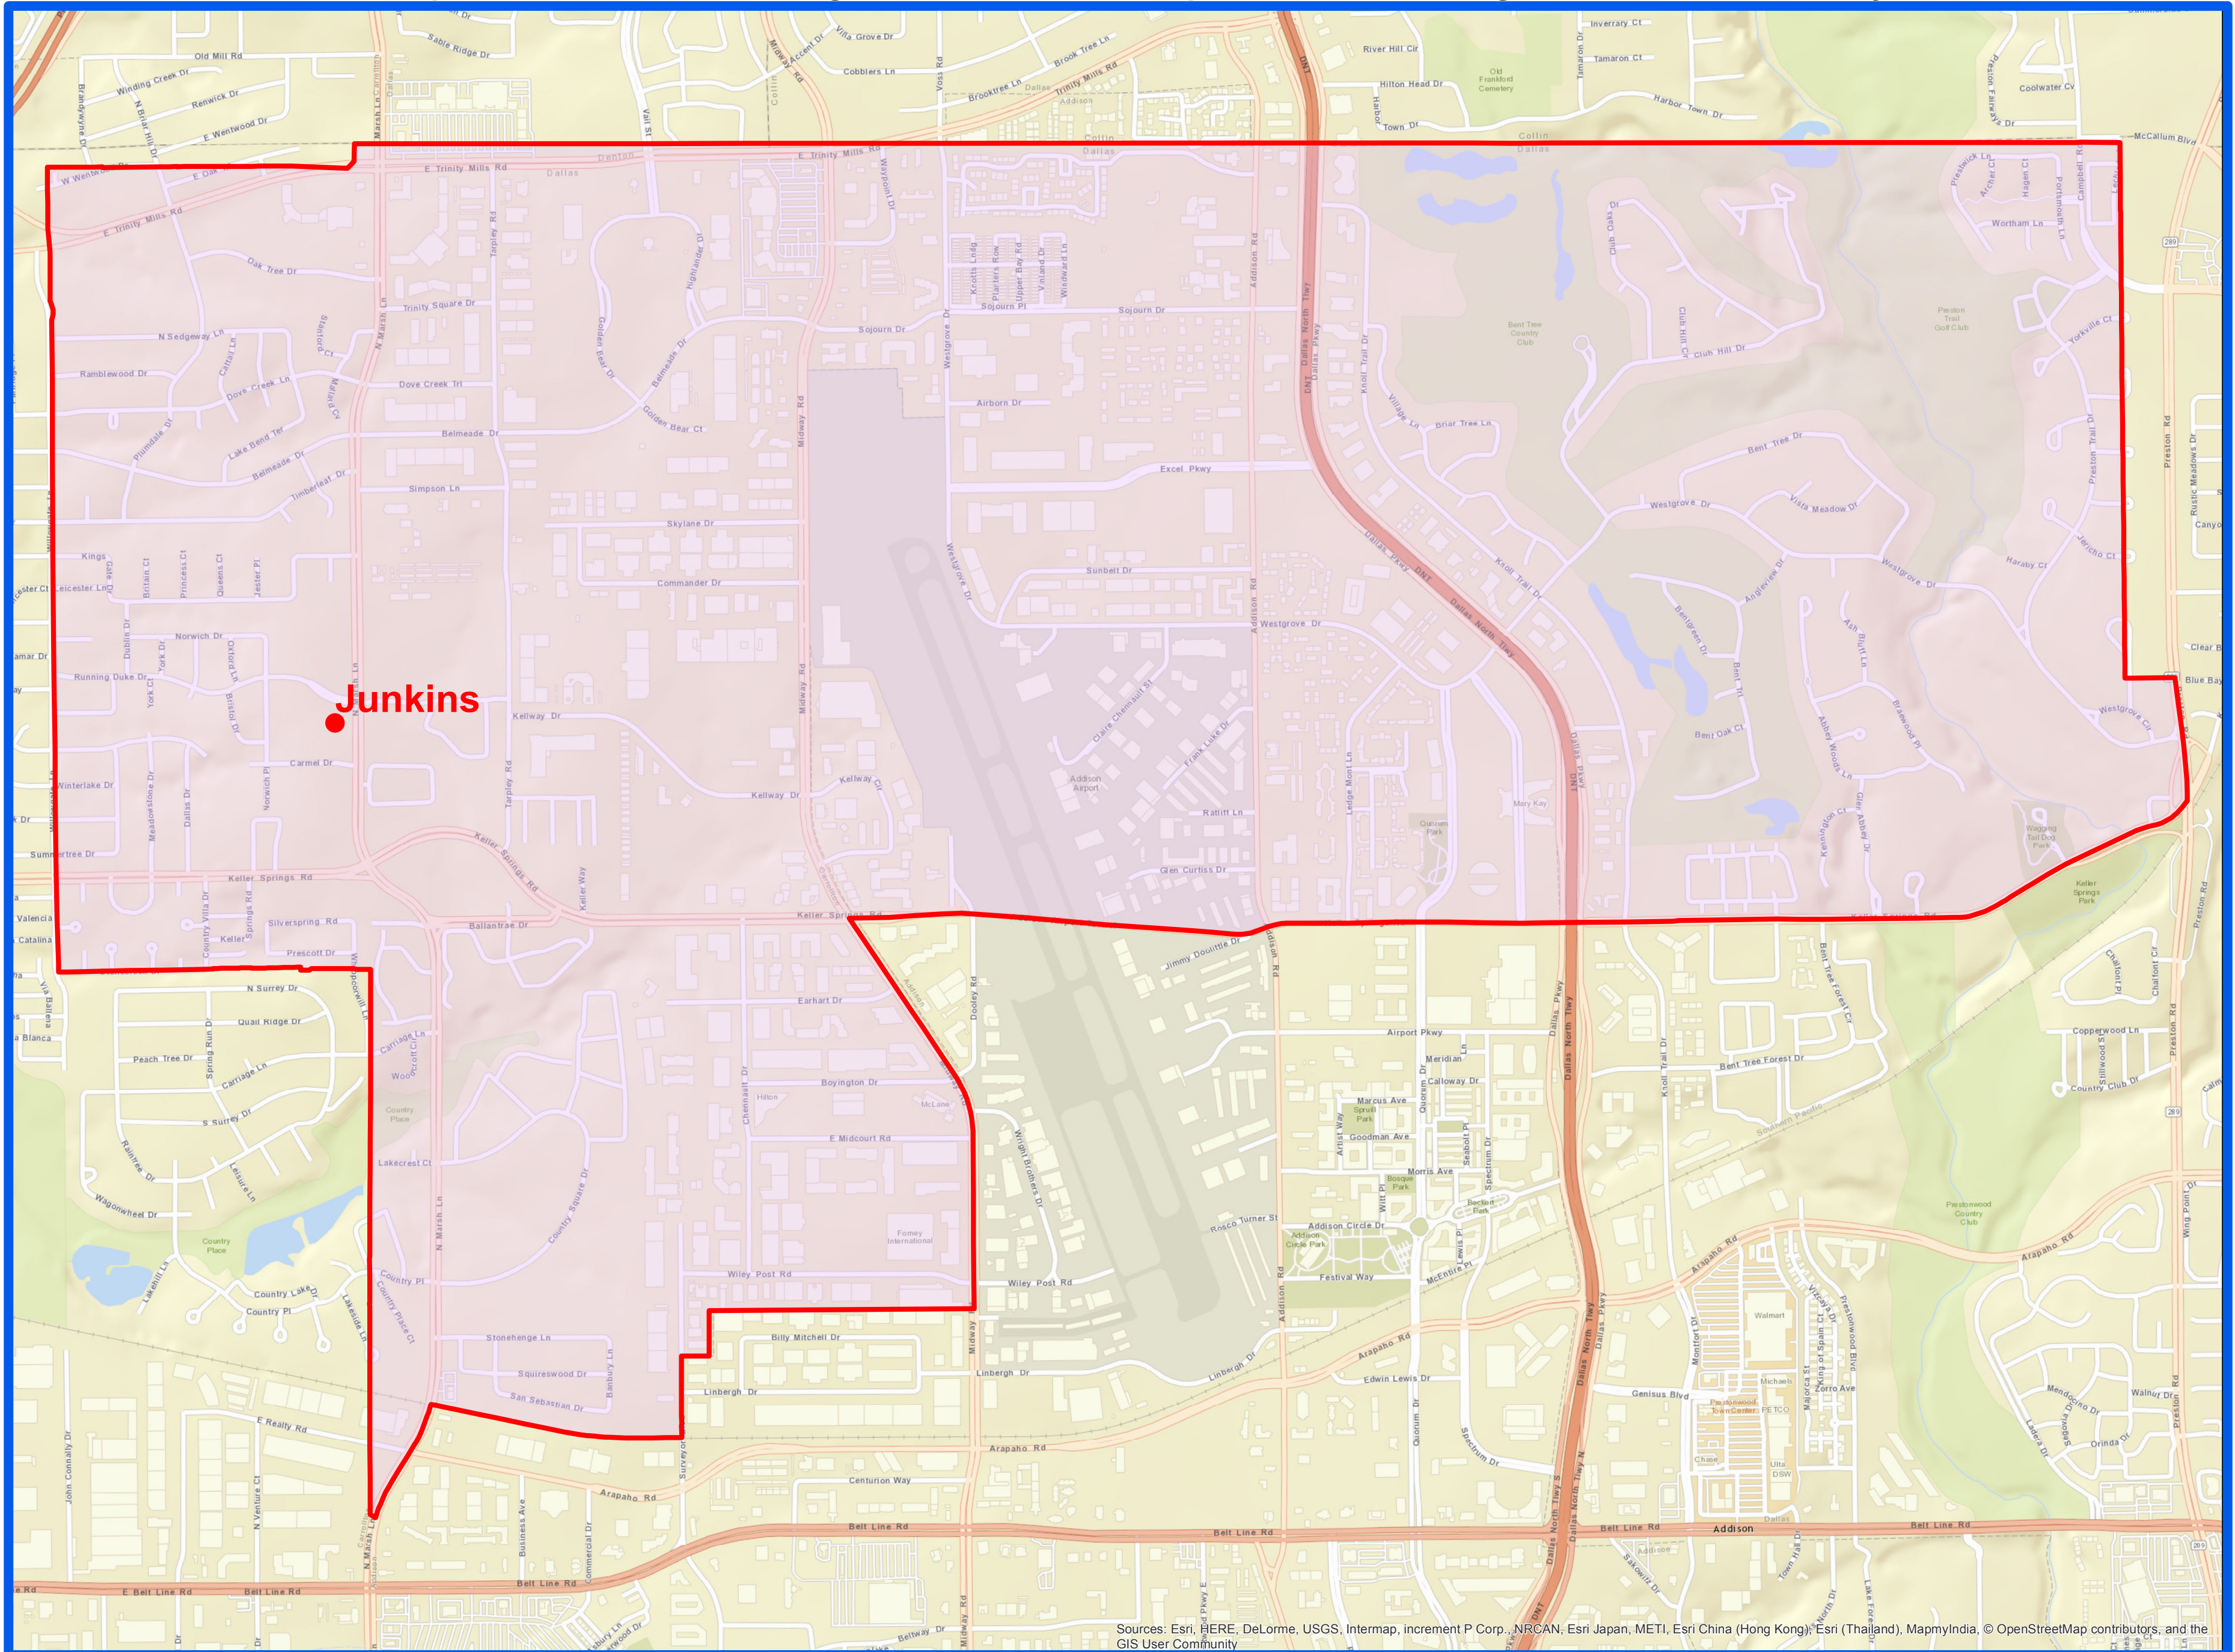

2016-17
Jerry Junkins Elementary Attendance Zone
Grades PK-5

Attendance Option: All students residing in Addison have the option to attend George H. W. Bush Elementary School.

Sources: Esri, HERE, DeLorme, USGS, Intermap, increment P Corp., NRCAN, Esri Japan, METI, Esri China (Hong Kong), Esri (Thailand), MapmyIndia, © OpenStreetMap contributors, and the GIS User Community

Outer boundary of zones may include students living on both sides of the street.