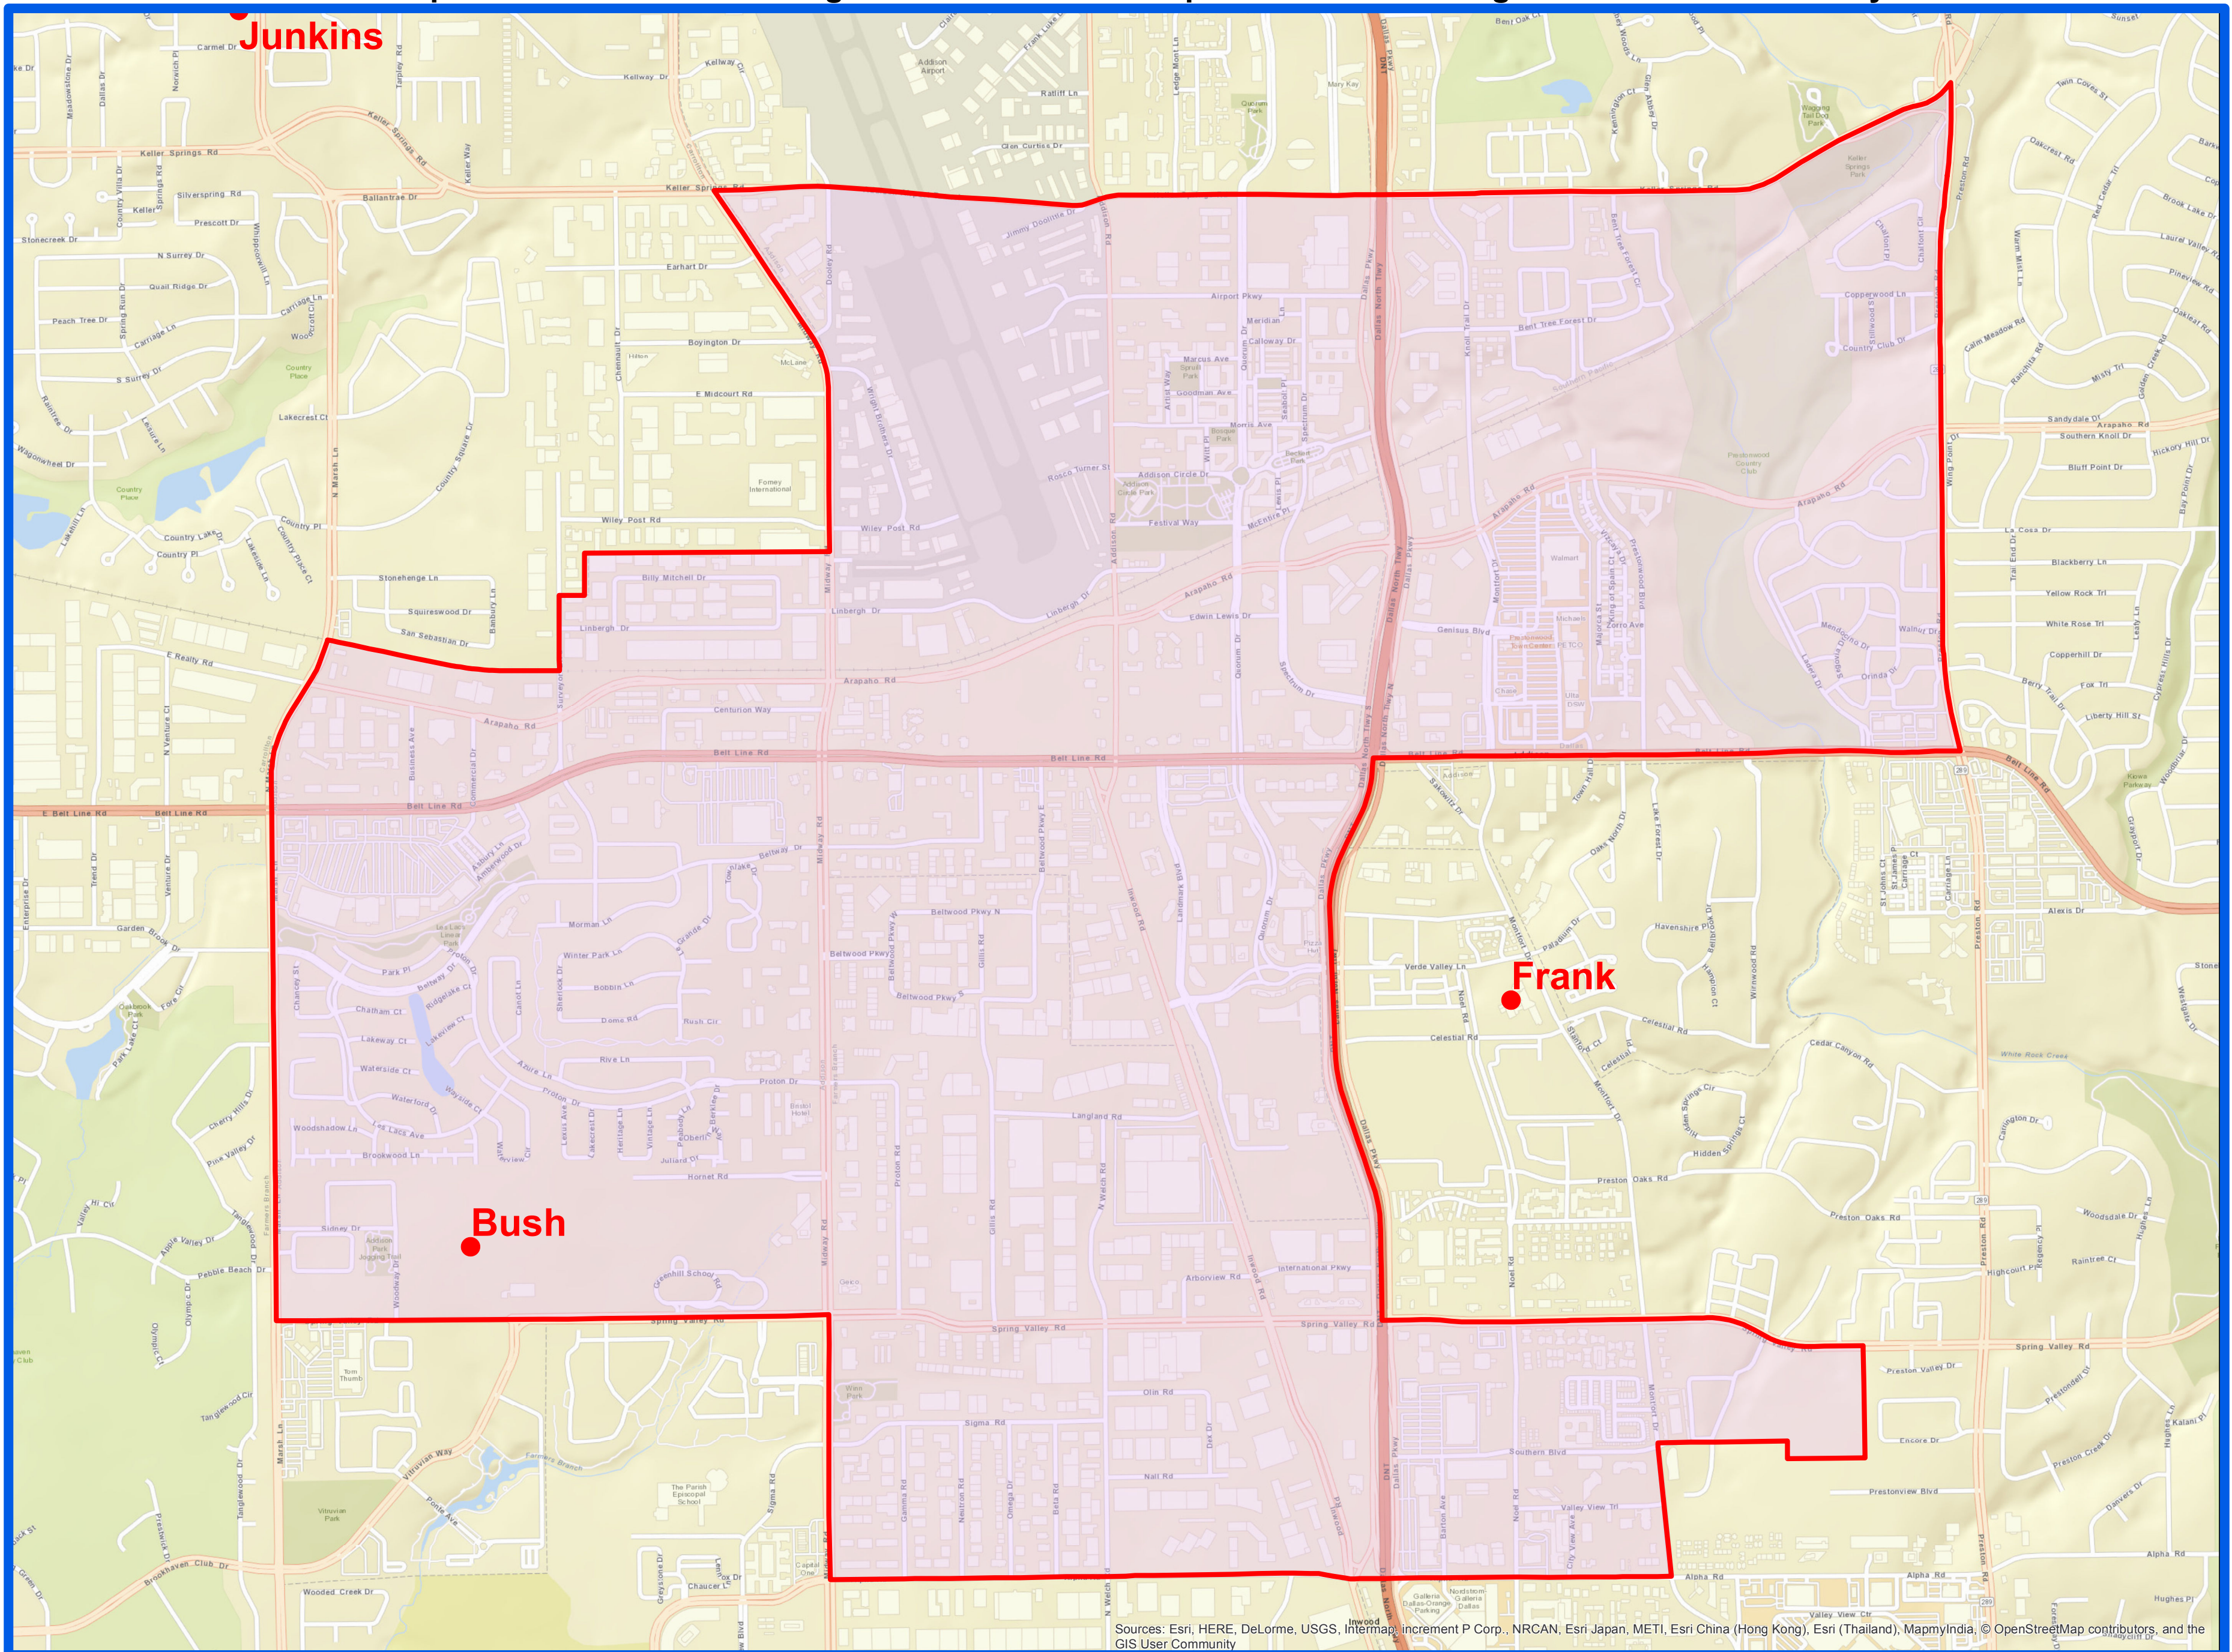

2016-17
George H. W. Bush Elementary Attendance Zone
Grades PK-5

Attendance Option: All students residing in Addison have the option to attend George H. W. Bush Elementary School.

Sources: Esri, HERE, DeLorme, USGS, Intermap, increment P Corp., NRCAN, Esri Japan, METI, Esri China (Hong Kong), Esri (Thailand), MapmyIndia, © OpenStreetMap contributors, and the GIS User Community

Outer boundary of zones may include students living on both sides of the street.