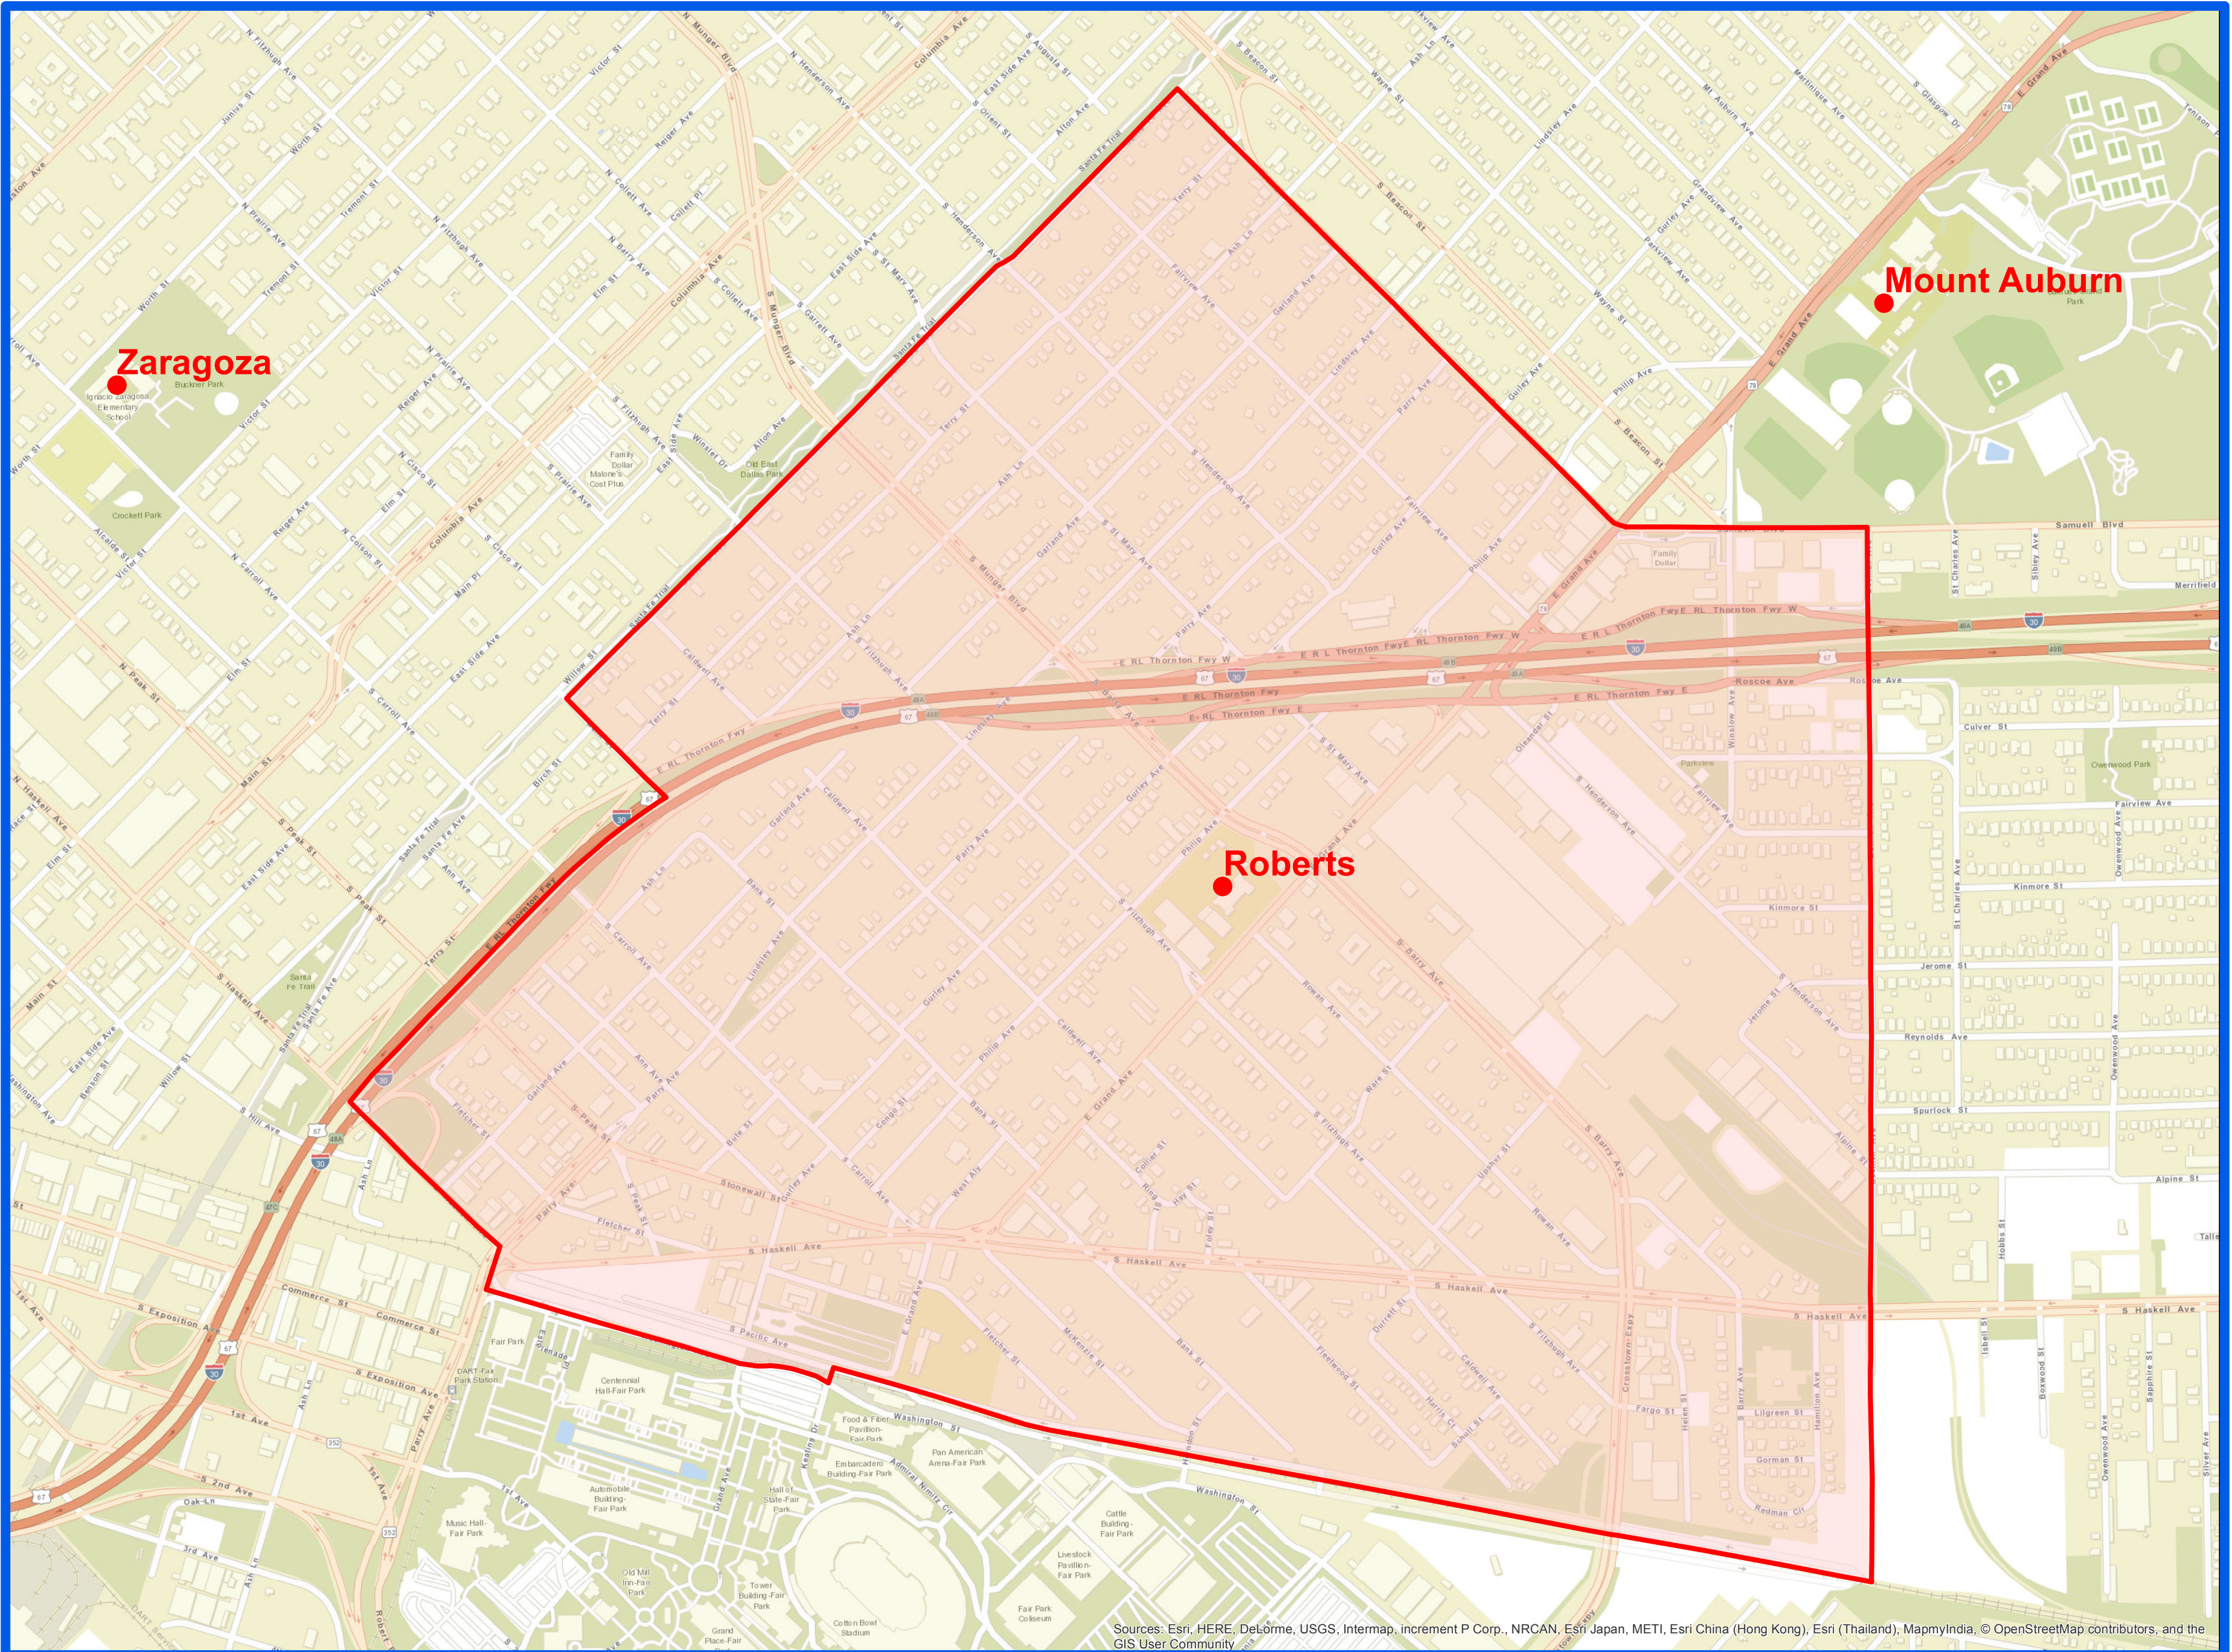

2017-18

Oran M. Roberts Elementary Attendance Zones

Grades PK-5

Attendance Option: Students residing in the Roberts attendance zone have the option to attend Long M.S. and Wilson H.S.

Sources: Esri, HERE, DeLorme, USGS, Intermap, increment P Corp., NCRCAN, Esri Japan, METI, Esri China (Hong Kong), Esri (Thailand), MapmyIndia, © OpenStreetMap contributors, and the GIS User Community

Outer boundary of zones may include students living on both sides of the street.