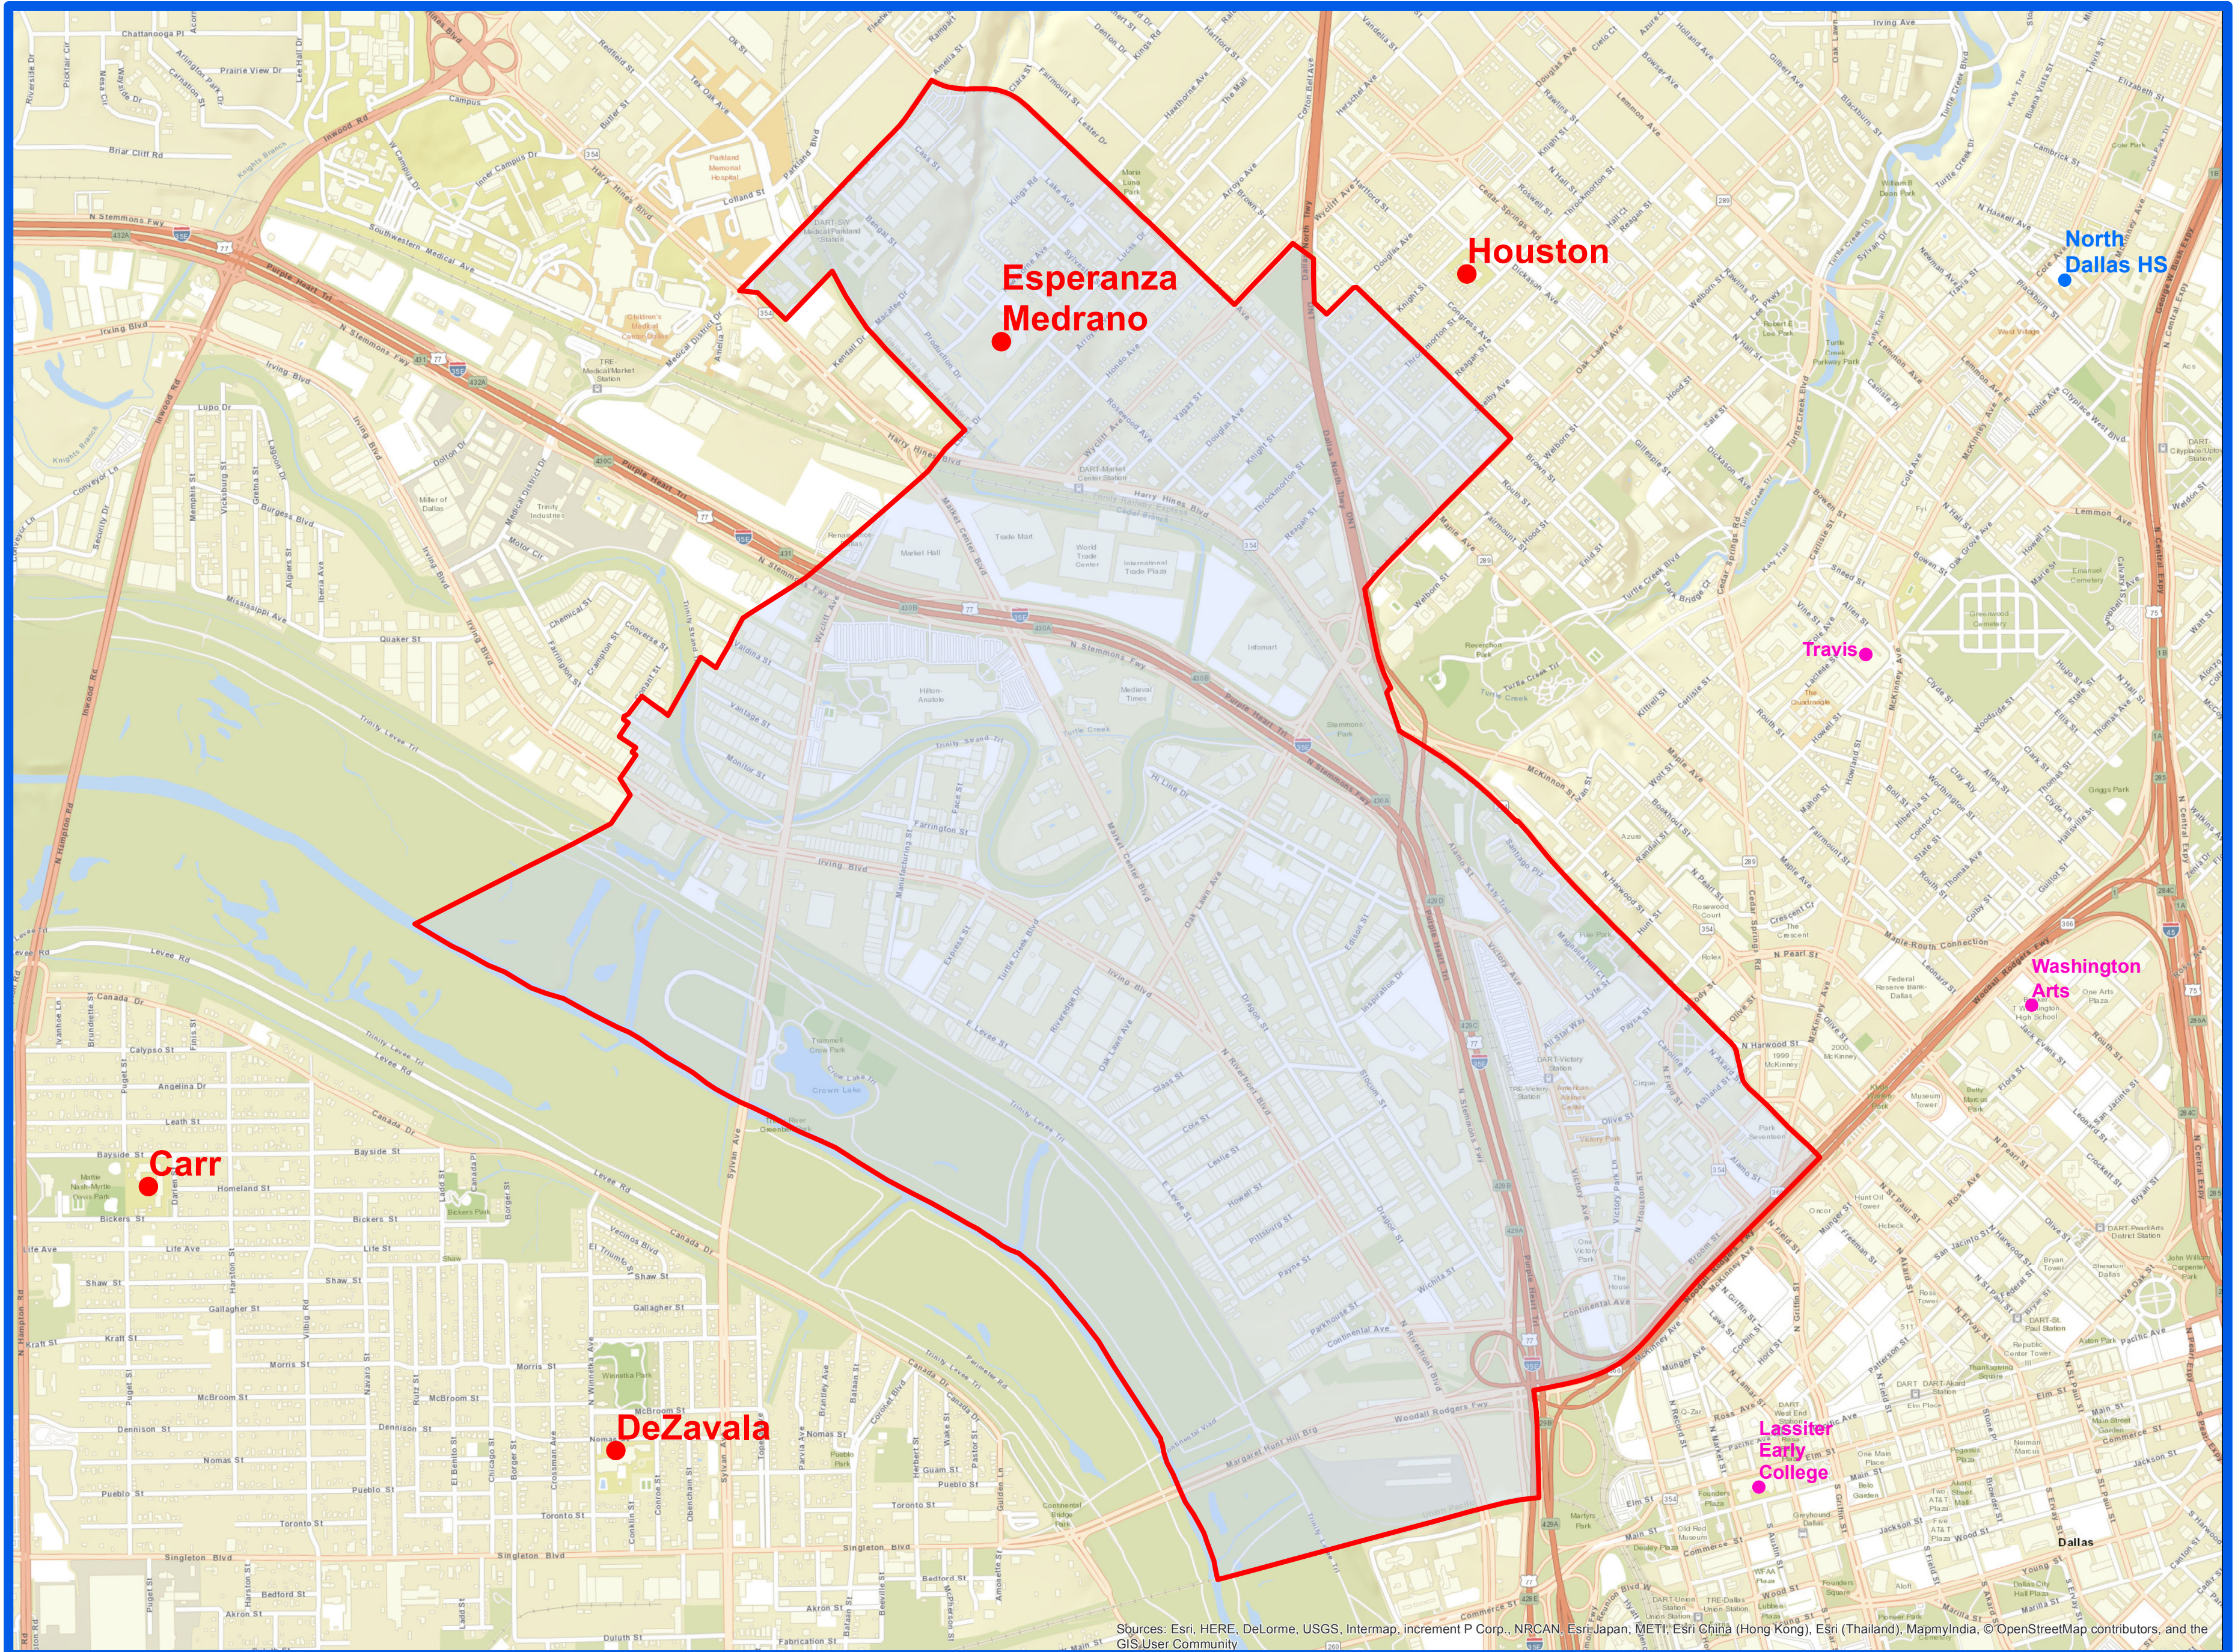

2017-18
Esperanza "Hope" Medrano Elementary Attendance Zone
Grades PK-5

Sources: Esri, HERE, DeLorme, USGS, Intermap, increment P Corp., NRCAN, Esri Japan, METI, Esri China (Hong Kong), Esri (Thailand), MapmyIndia, ©OpenStreetMap contributors, and the GIS User Community

Outer boundary of zones may include students living on both sides of the street.