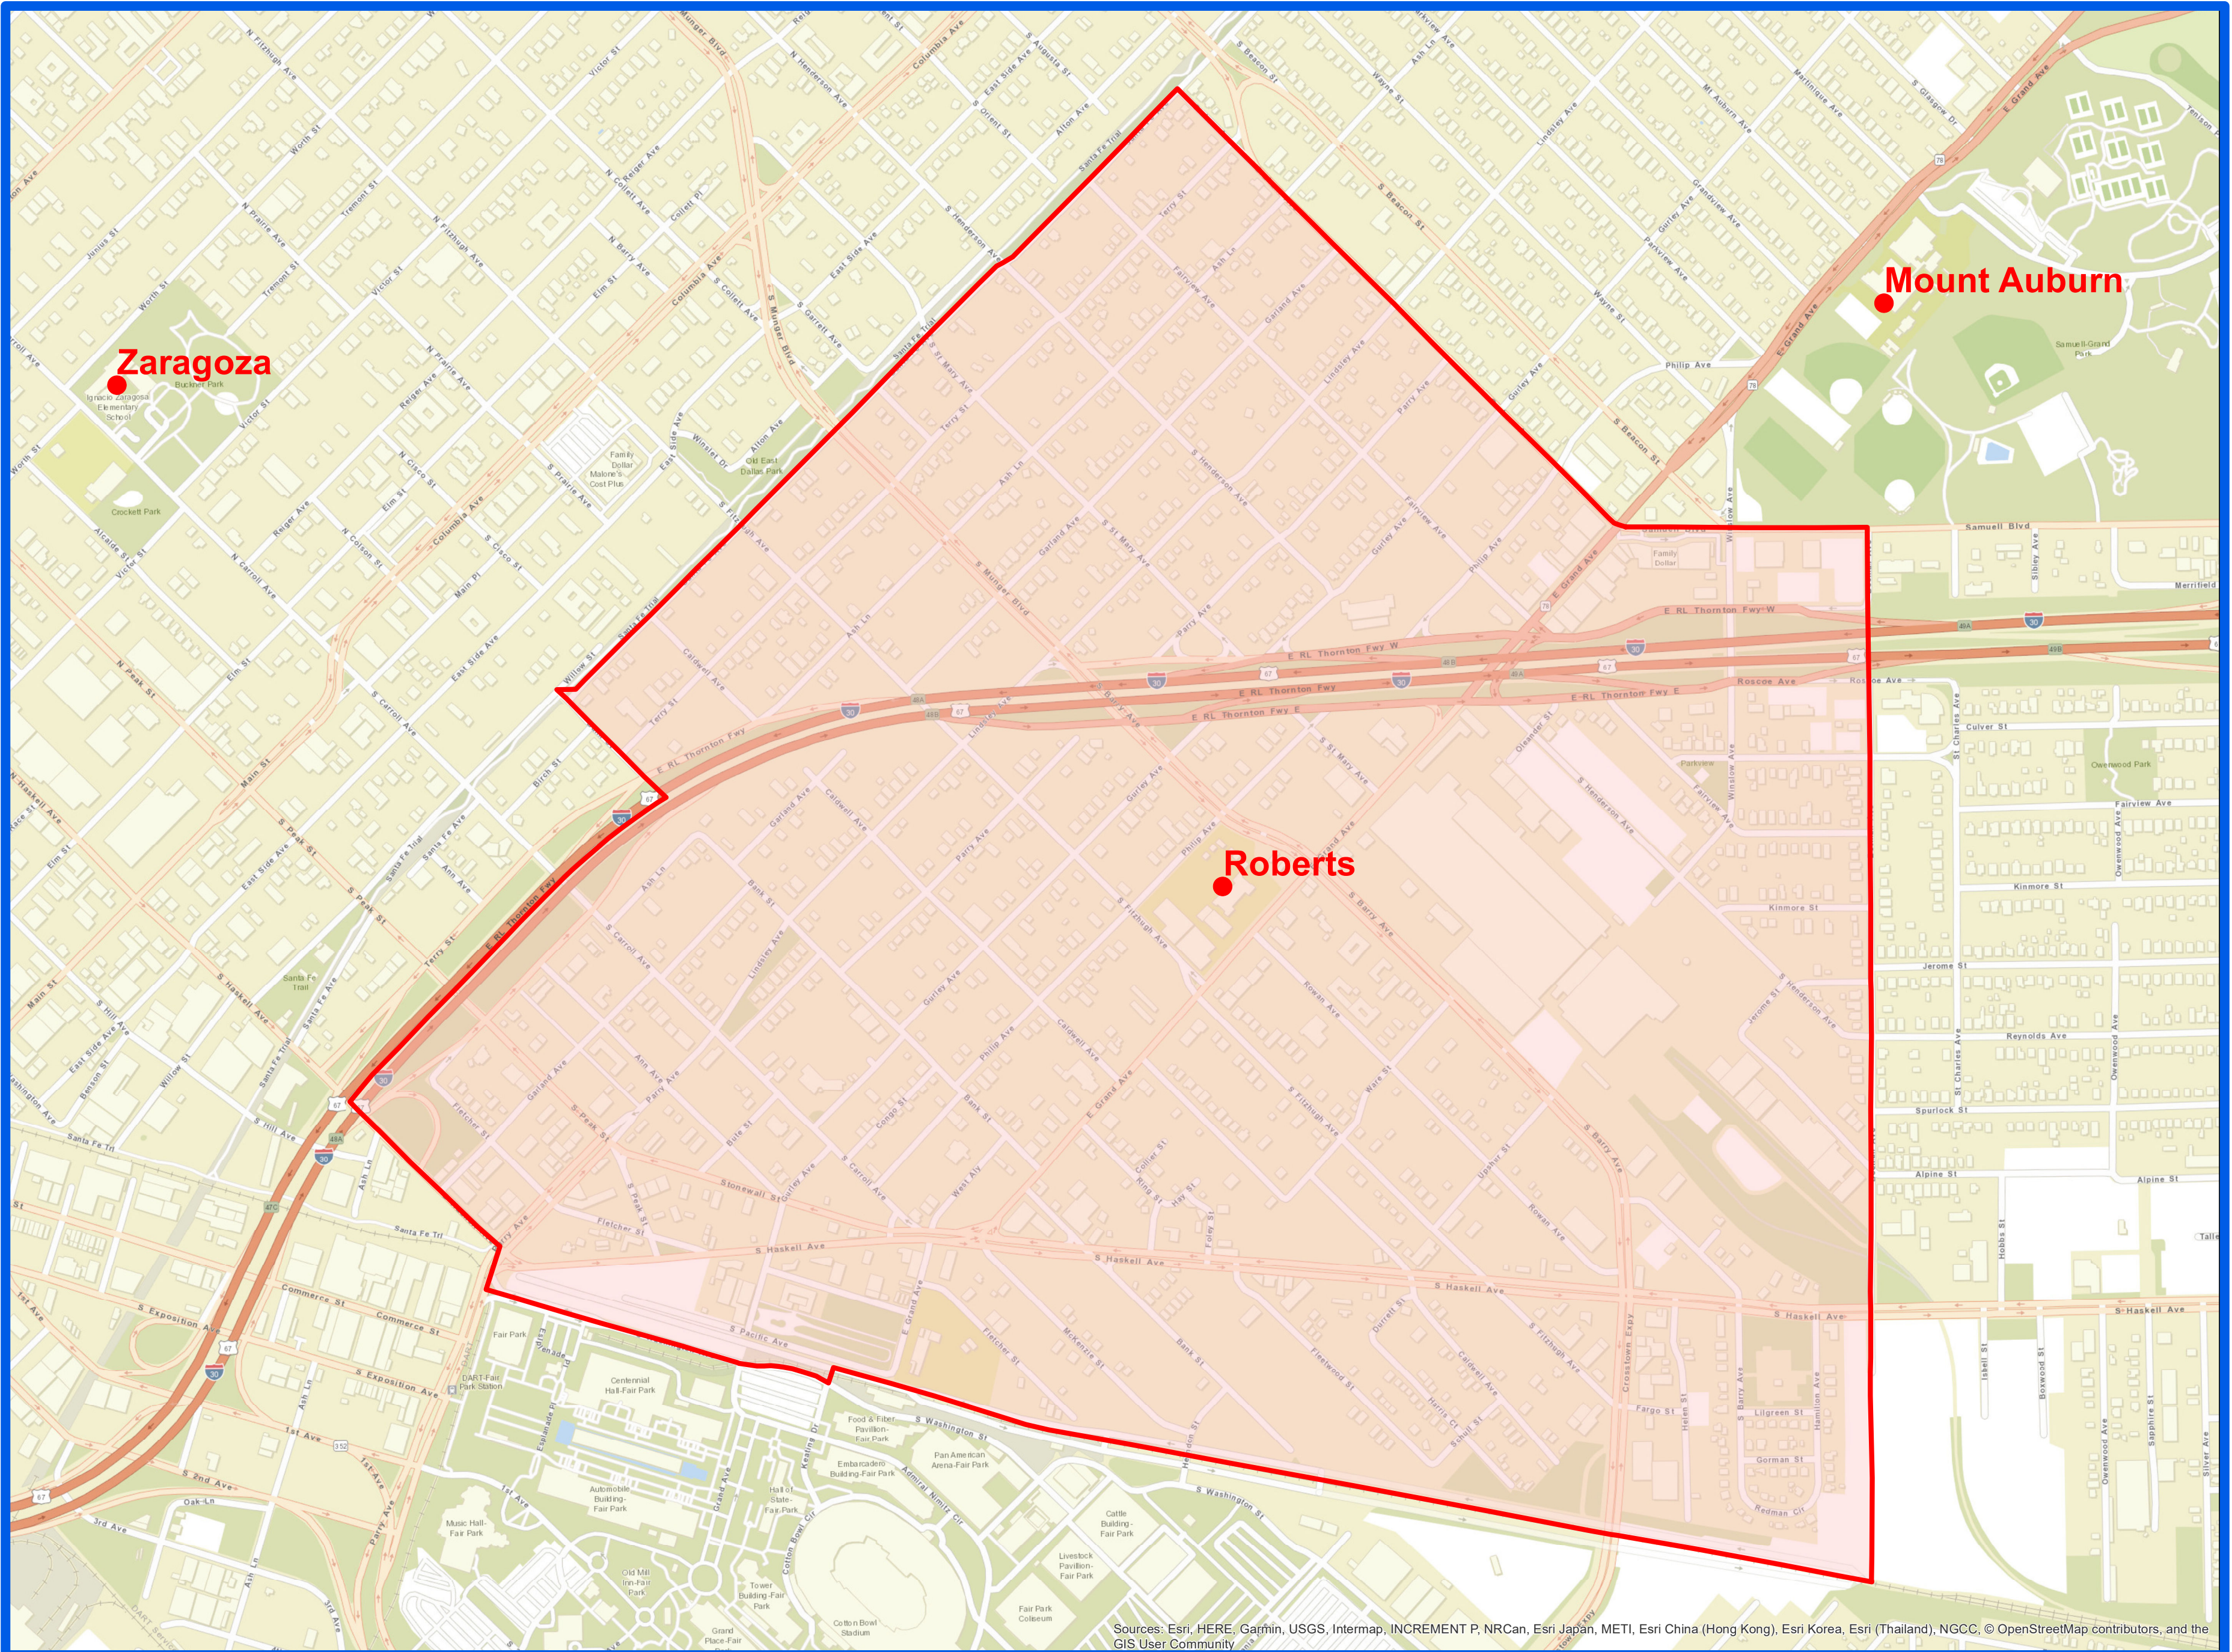

2018-19

Oran M. Roberts Elementary Attendance Zones

Grades PK-5

Attendance Option: Students residing in the Roberts attendance zone have the option to attend Long M.S. and Wilson H.S.

Sources: Esri, HERE, Garmin, USGS, Intermap, INCREMENT P, NRCan, Esri Japan, METI, Esri China (Hong Kong), Esri Korea, Esri (Thailand), NGCC, © OpenStreetMap contributors, and the GIS User Community

Outer boundary of zones may include students living on both sides of the street.