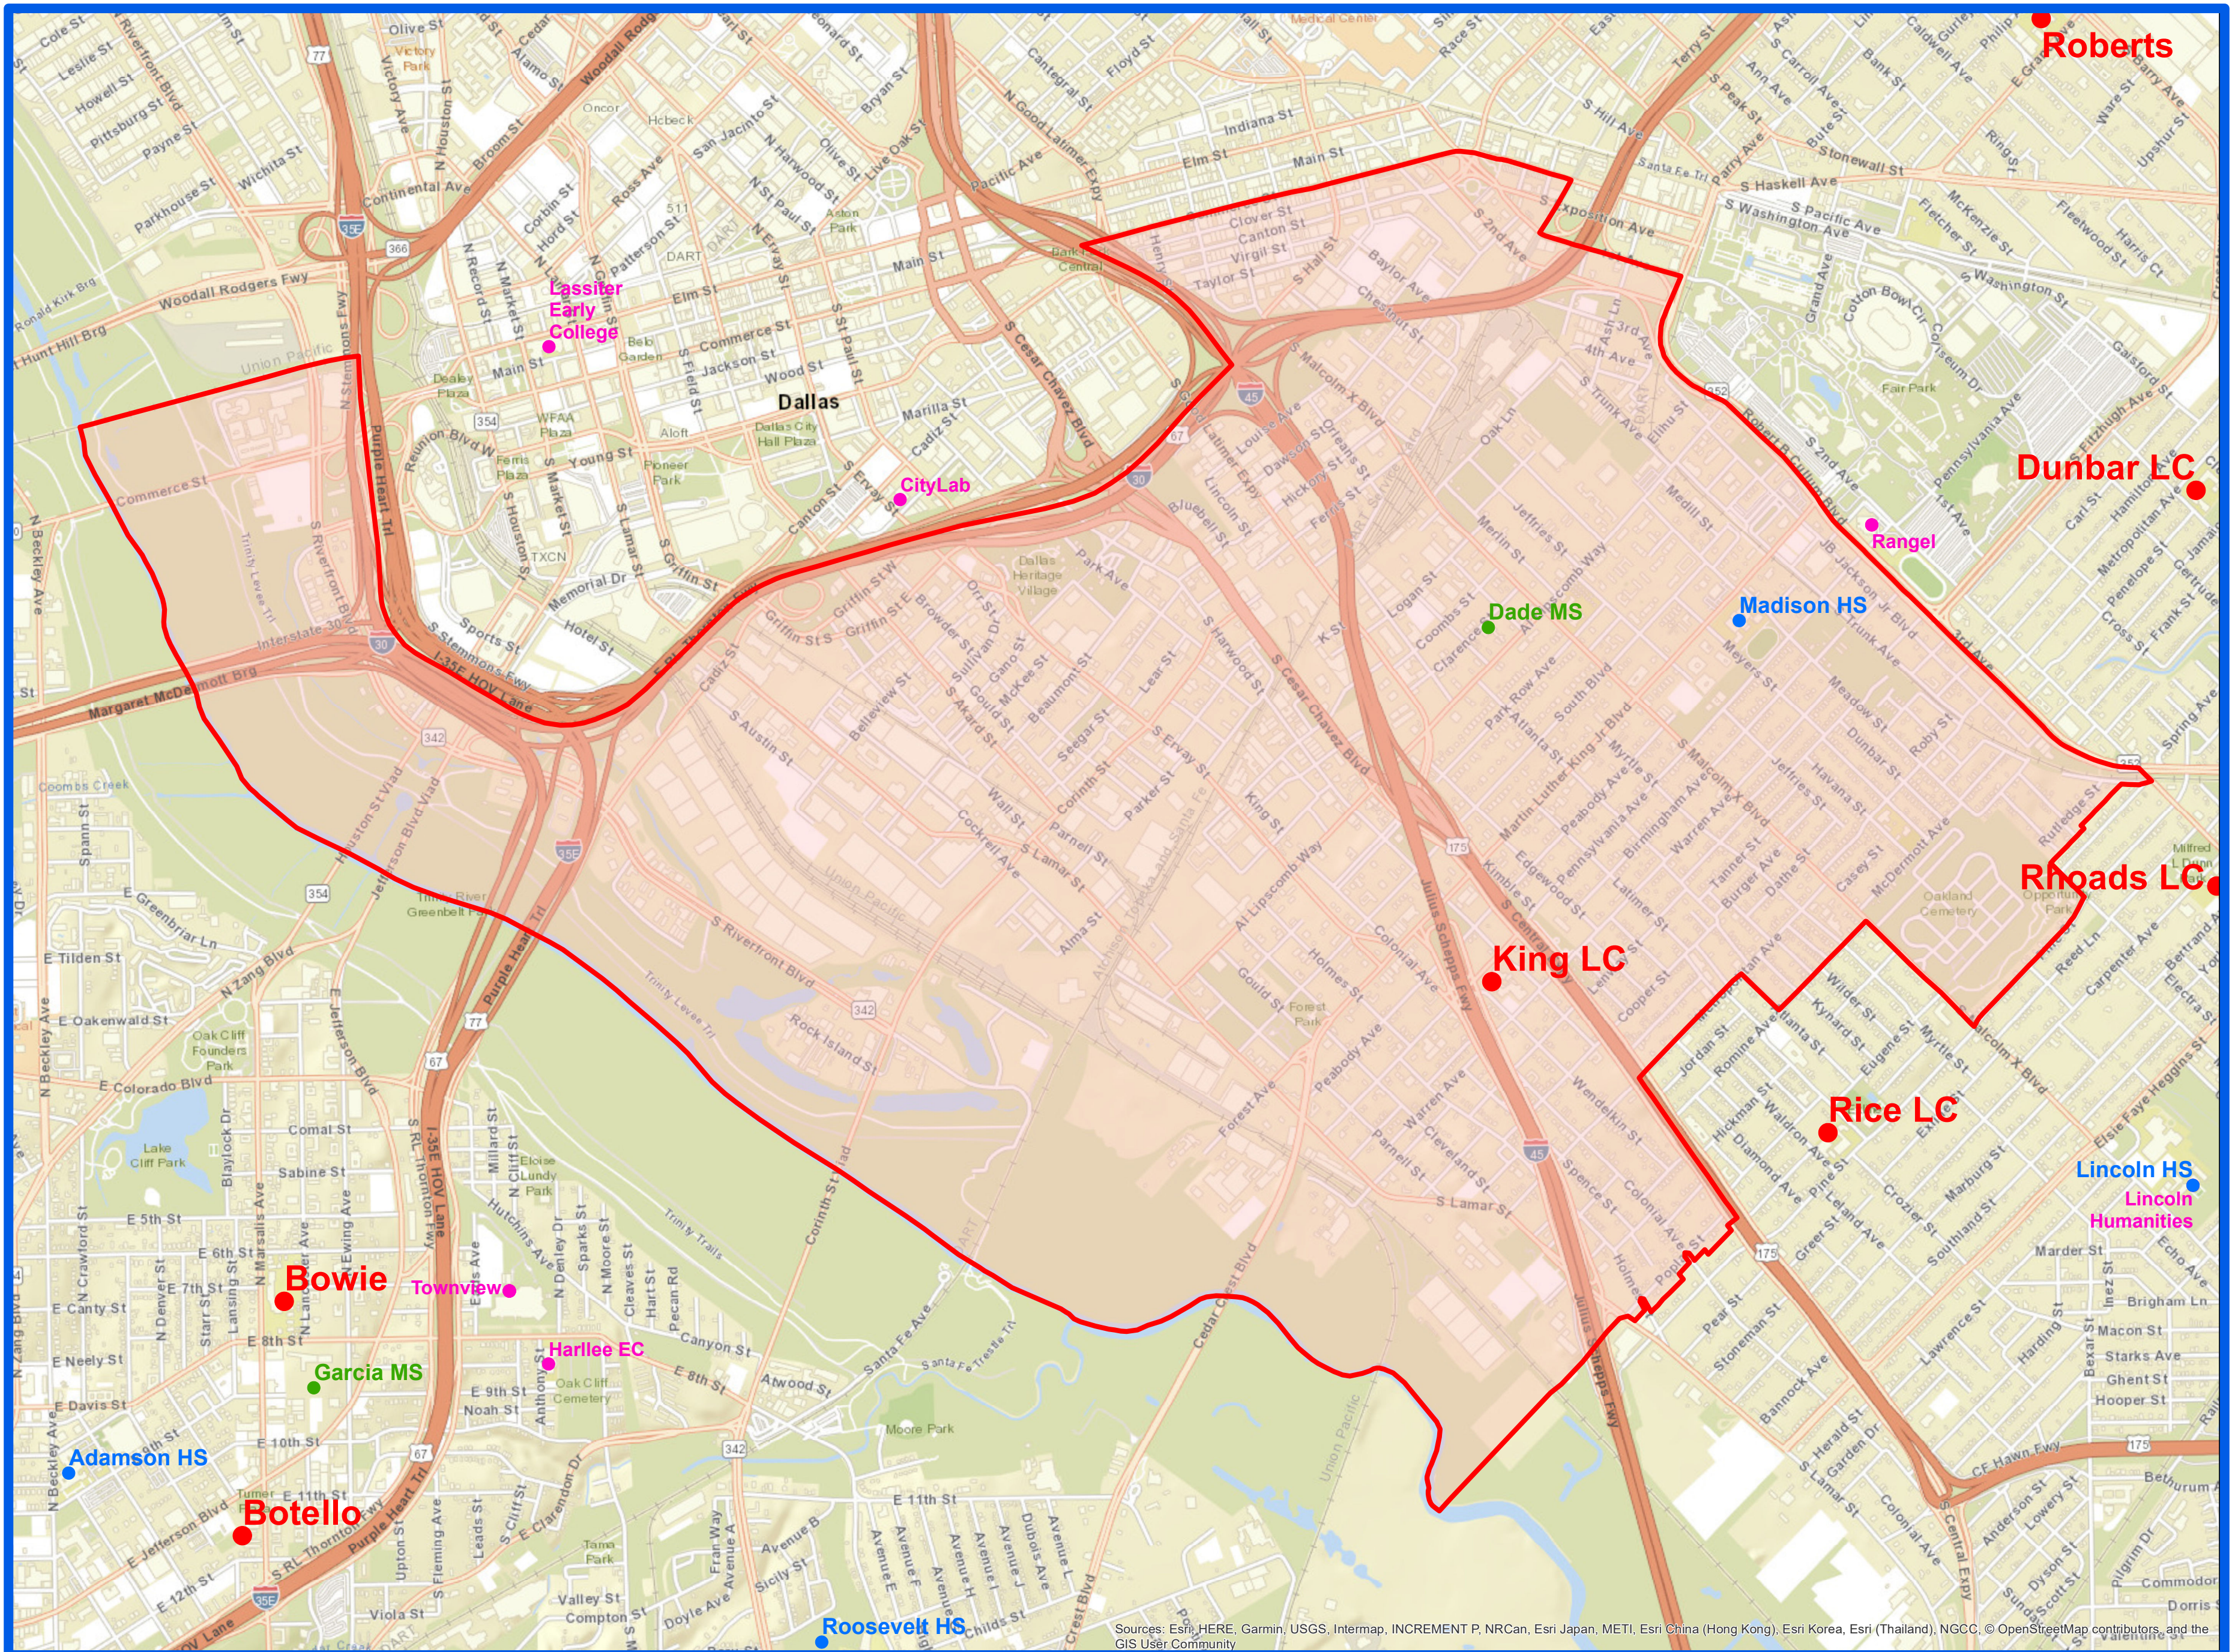

2018-19  
Martin Luther King Jr. Learning Center Attendance Zone  
Grades PK-5

Outer boundary of zones may include students living on both sides of the street.