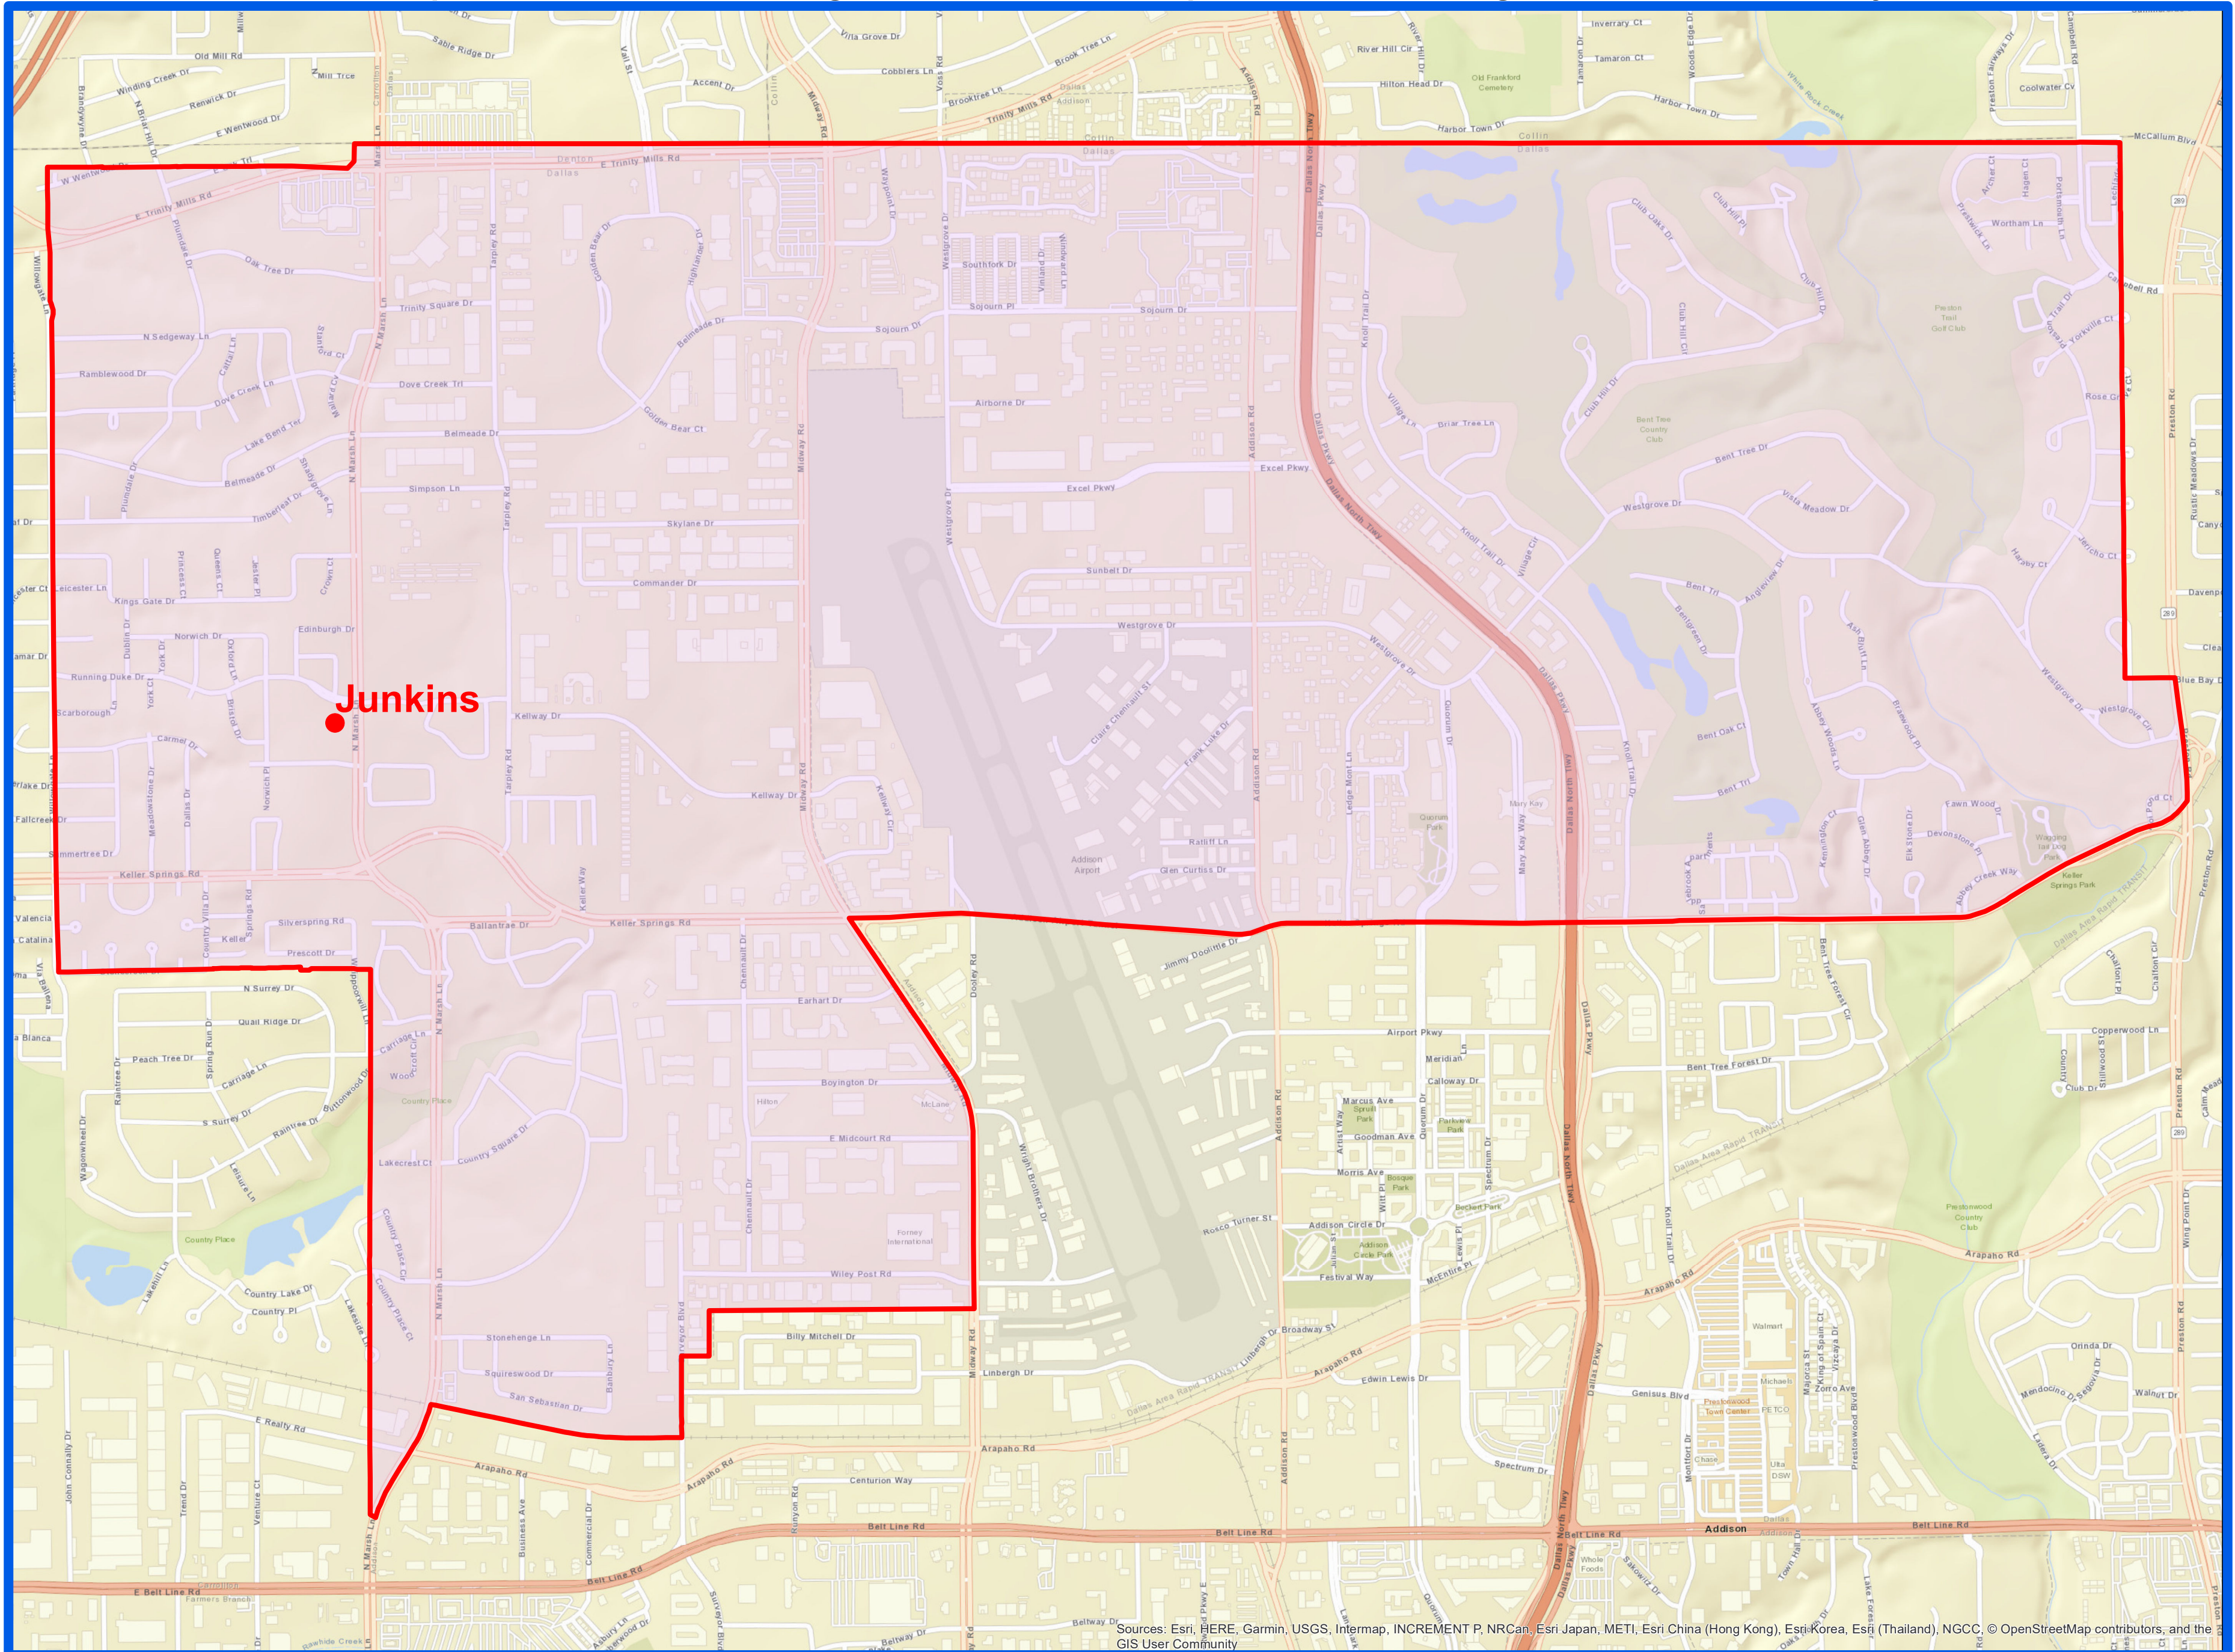

2018-19
Jerry Junkins Elementary Attendance Zone
Grades PK-5

Attendance Option: All students residing in Addison have the option to attend George H. W. Bush Elementary School.

Sources: Esri, HERE, Garmin, USGS, Intermap, INCREMENT P, NRCan, Esri Japan, METI, Esri China (Hong Kong), Esri Korea, Esri (Thailand), NGCC, © OpenStreetMap contributors, and the GIS User Community

Outer boundary of zones may include students living on both sides of the street.