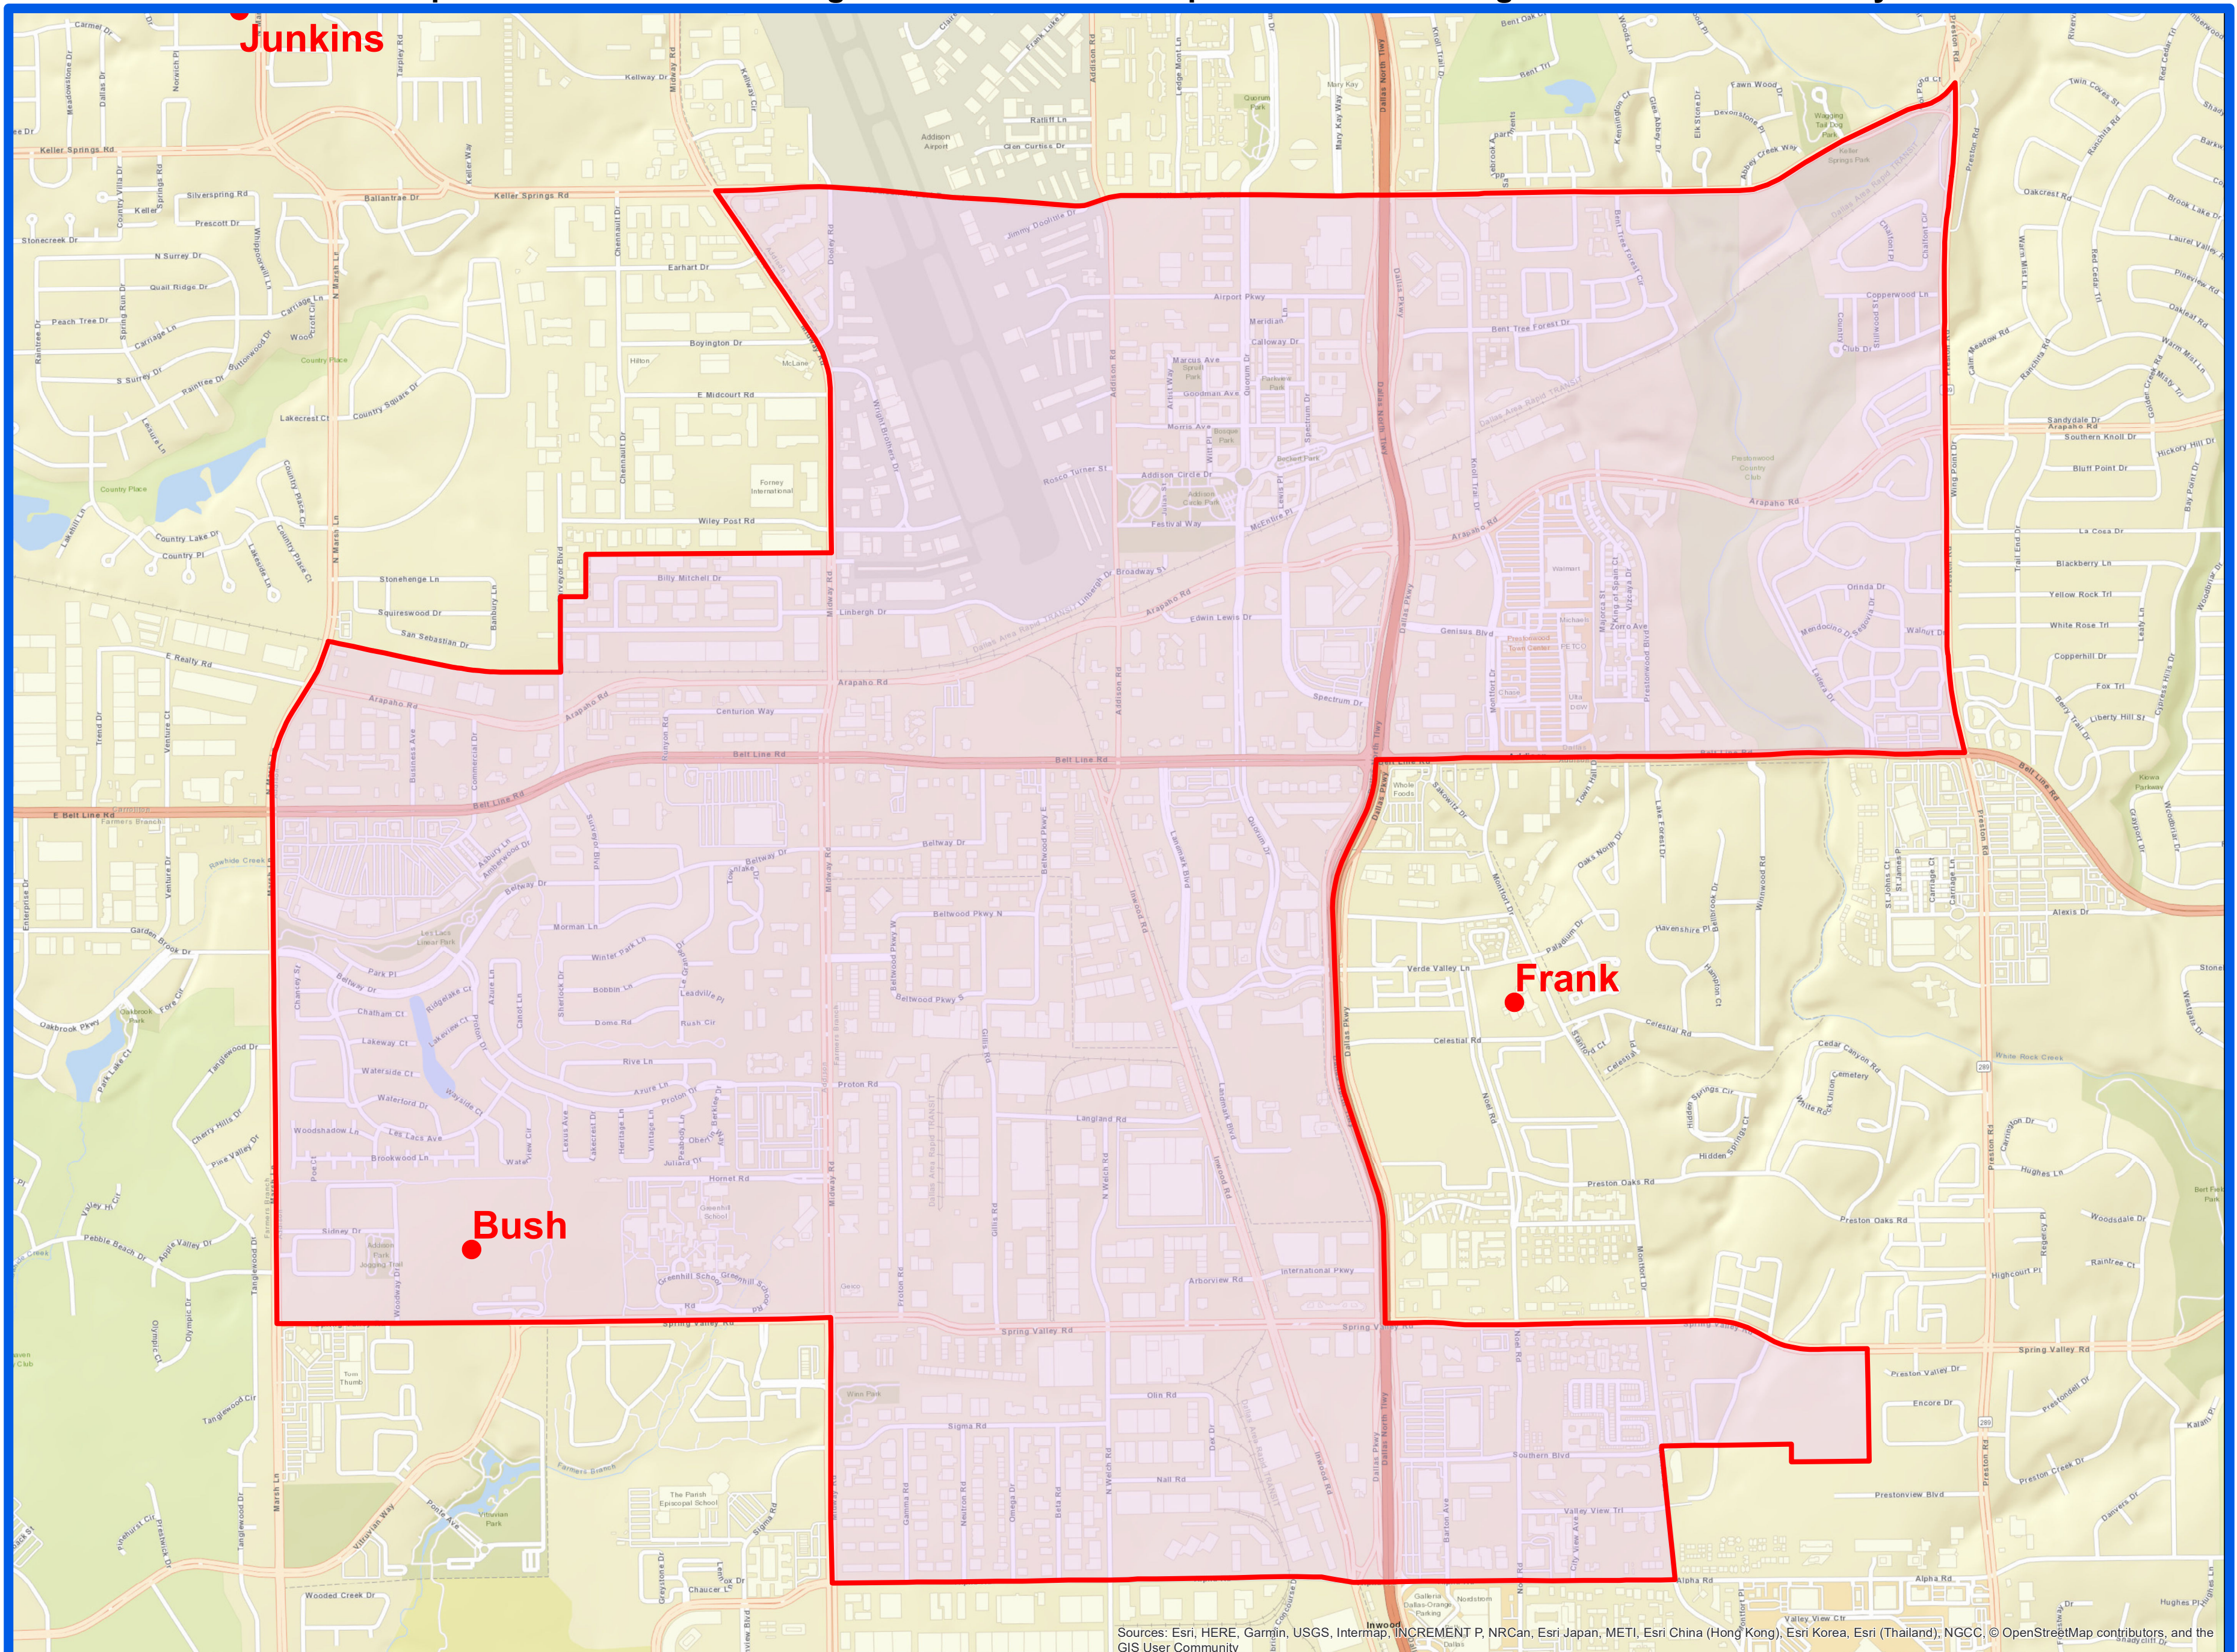

2018-19
George H. W. Bush Elementary Attendance Zone
Grades PK-5

Attendance Option: All students residing in Addison have the option to attend George H. W. Bush Elementary School.

Sources: Esri, HERE, Garmin, USGS, Intermap, INCREMENT P, NRCan, Esri Japan, METI, Esri China (Hong Kong), Esri Korea, Esri (Thailand), NGCC, © OpenStreetMap contributors, and the GIS User Community

Outer boundary of zones may include students living on both sides of the street.