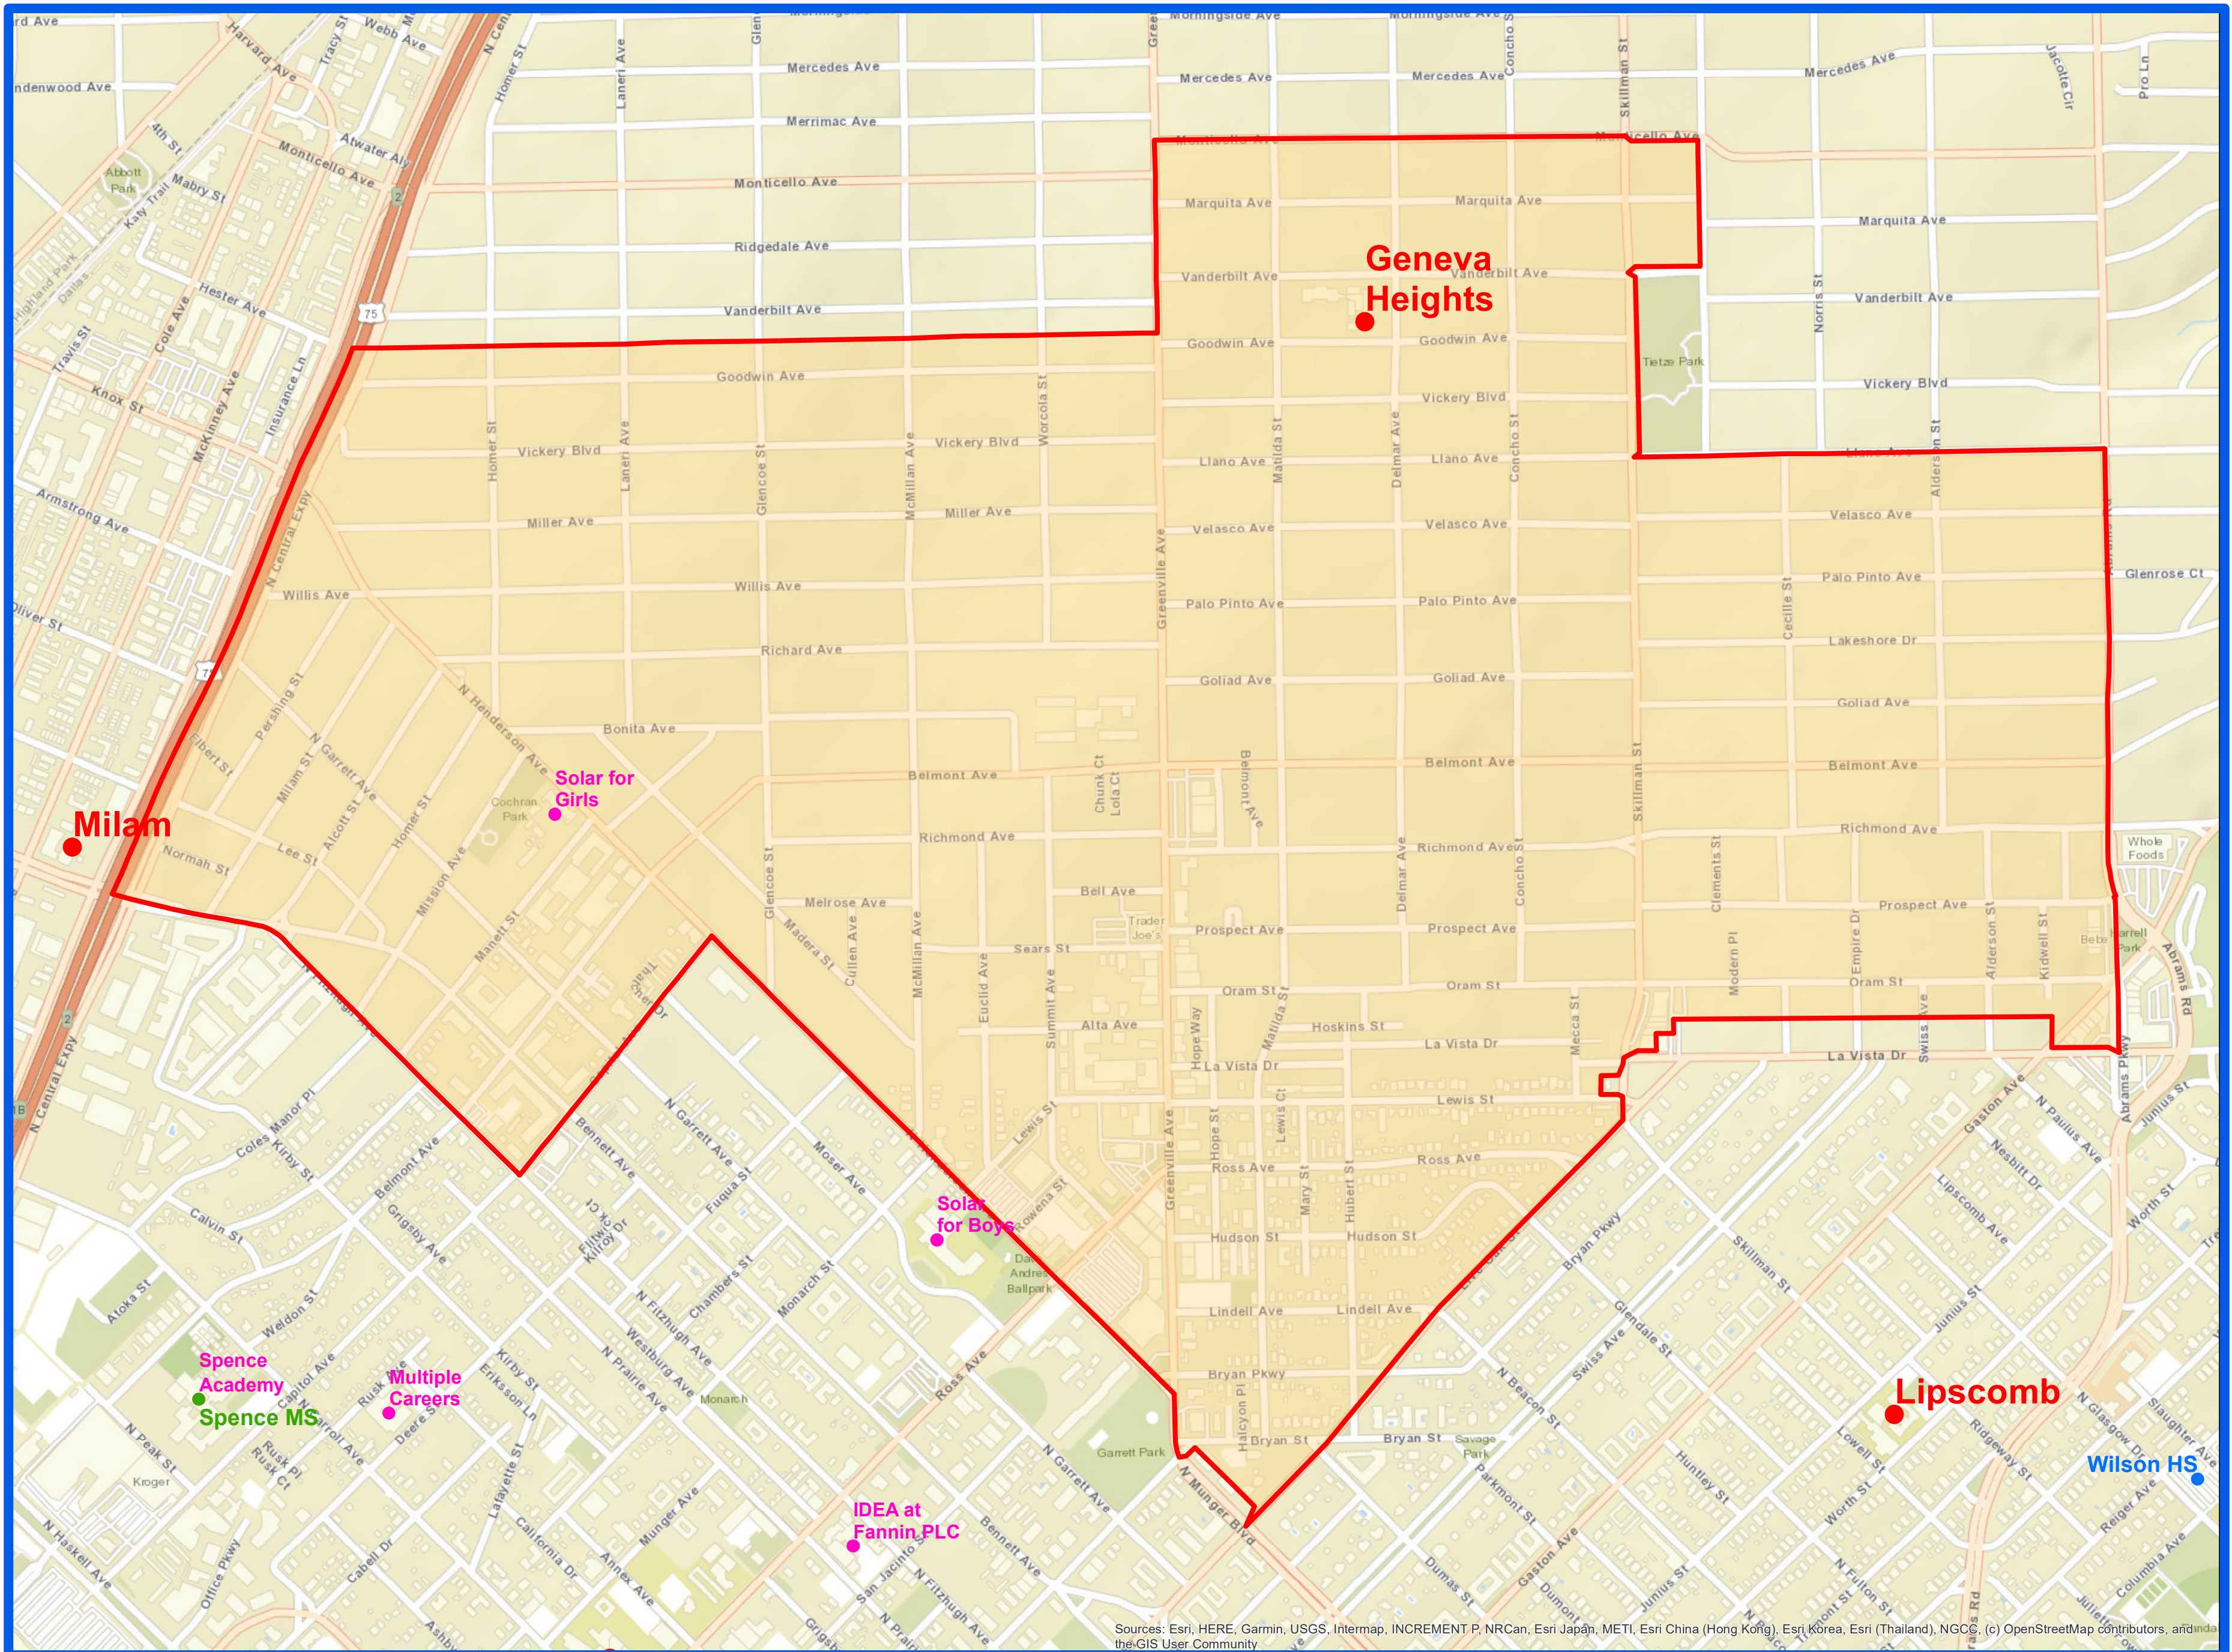

2019-20
Geneva Heights Elementary Attendance Zone
Grades PK-5

Sources: Esri, HERE, Garmin, USGS, Intermap, INCREMENT P, NRCan, Esri Japan, METI, Esri China (Hong Kong), Esri Korea, Esri (Thailand), NGCC, (c) OpenStreetMap contributors, and the GIS User Community

Outer boundary of zones may include students living on both sides of the street.