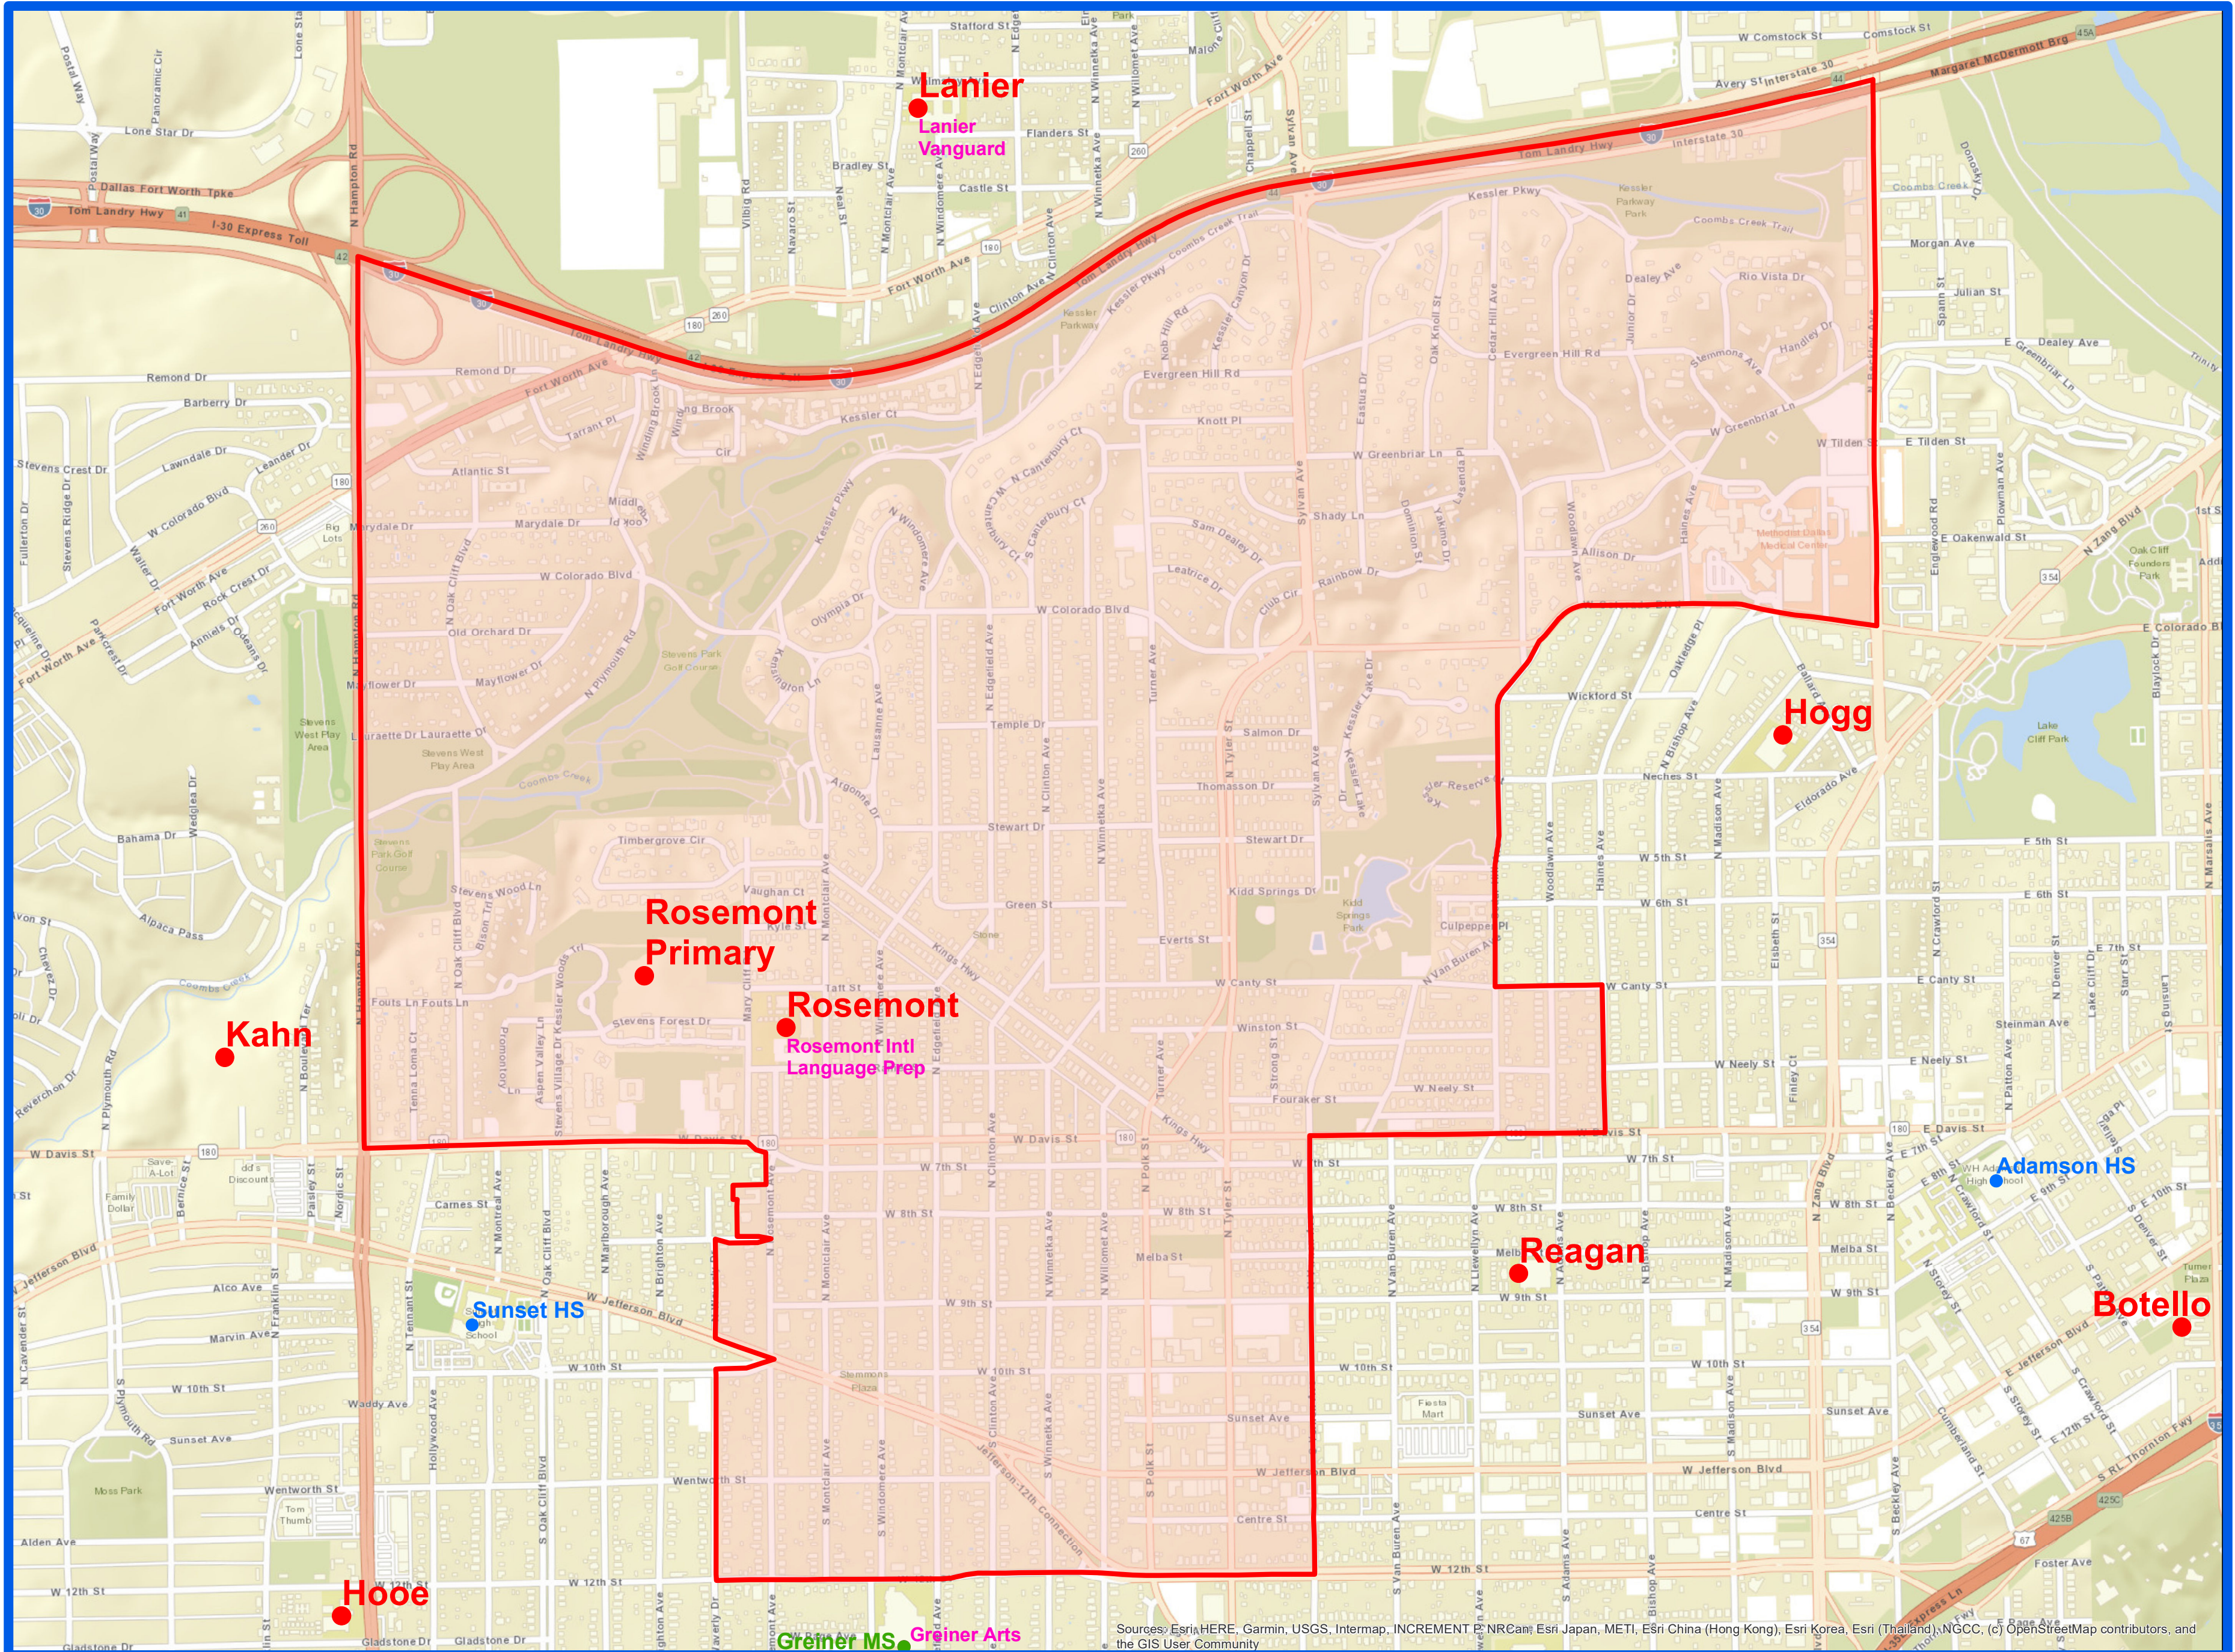

2019-20
Rosemont Primary (PK-2) - Chris V. Semos Campus and Rosemont (3-5)
Elementary Attendance Zone
Grades PK-5

Outer boundary of zones may include students living on both sides of the street.

Sources: Esri, HERE, Garmin, USGS, Intermap, INCREMENT P, NRCan, Esri Japan, METI, Esri China (Hong Kong), Esri Korea, Esri (Thailand), NGCC, (c) OpenStreetMap contributors, and the GIS User Community