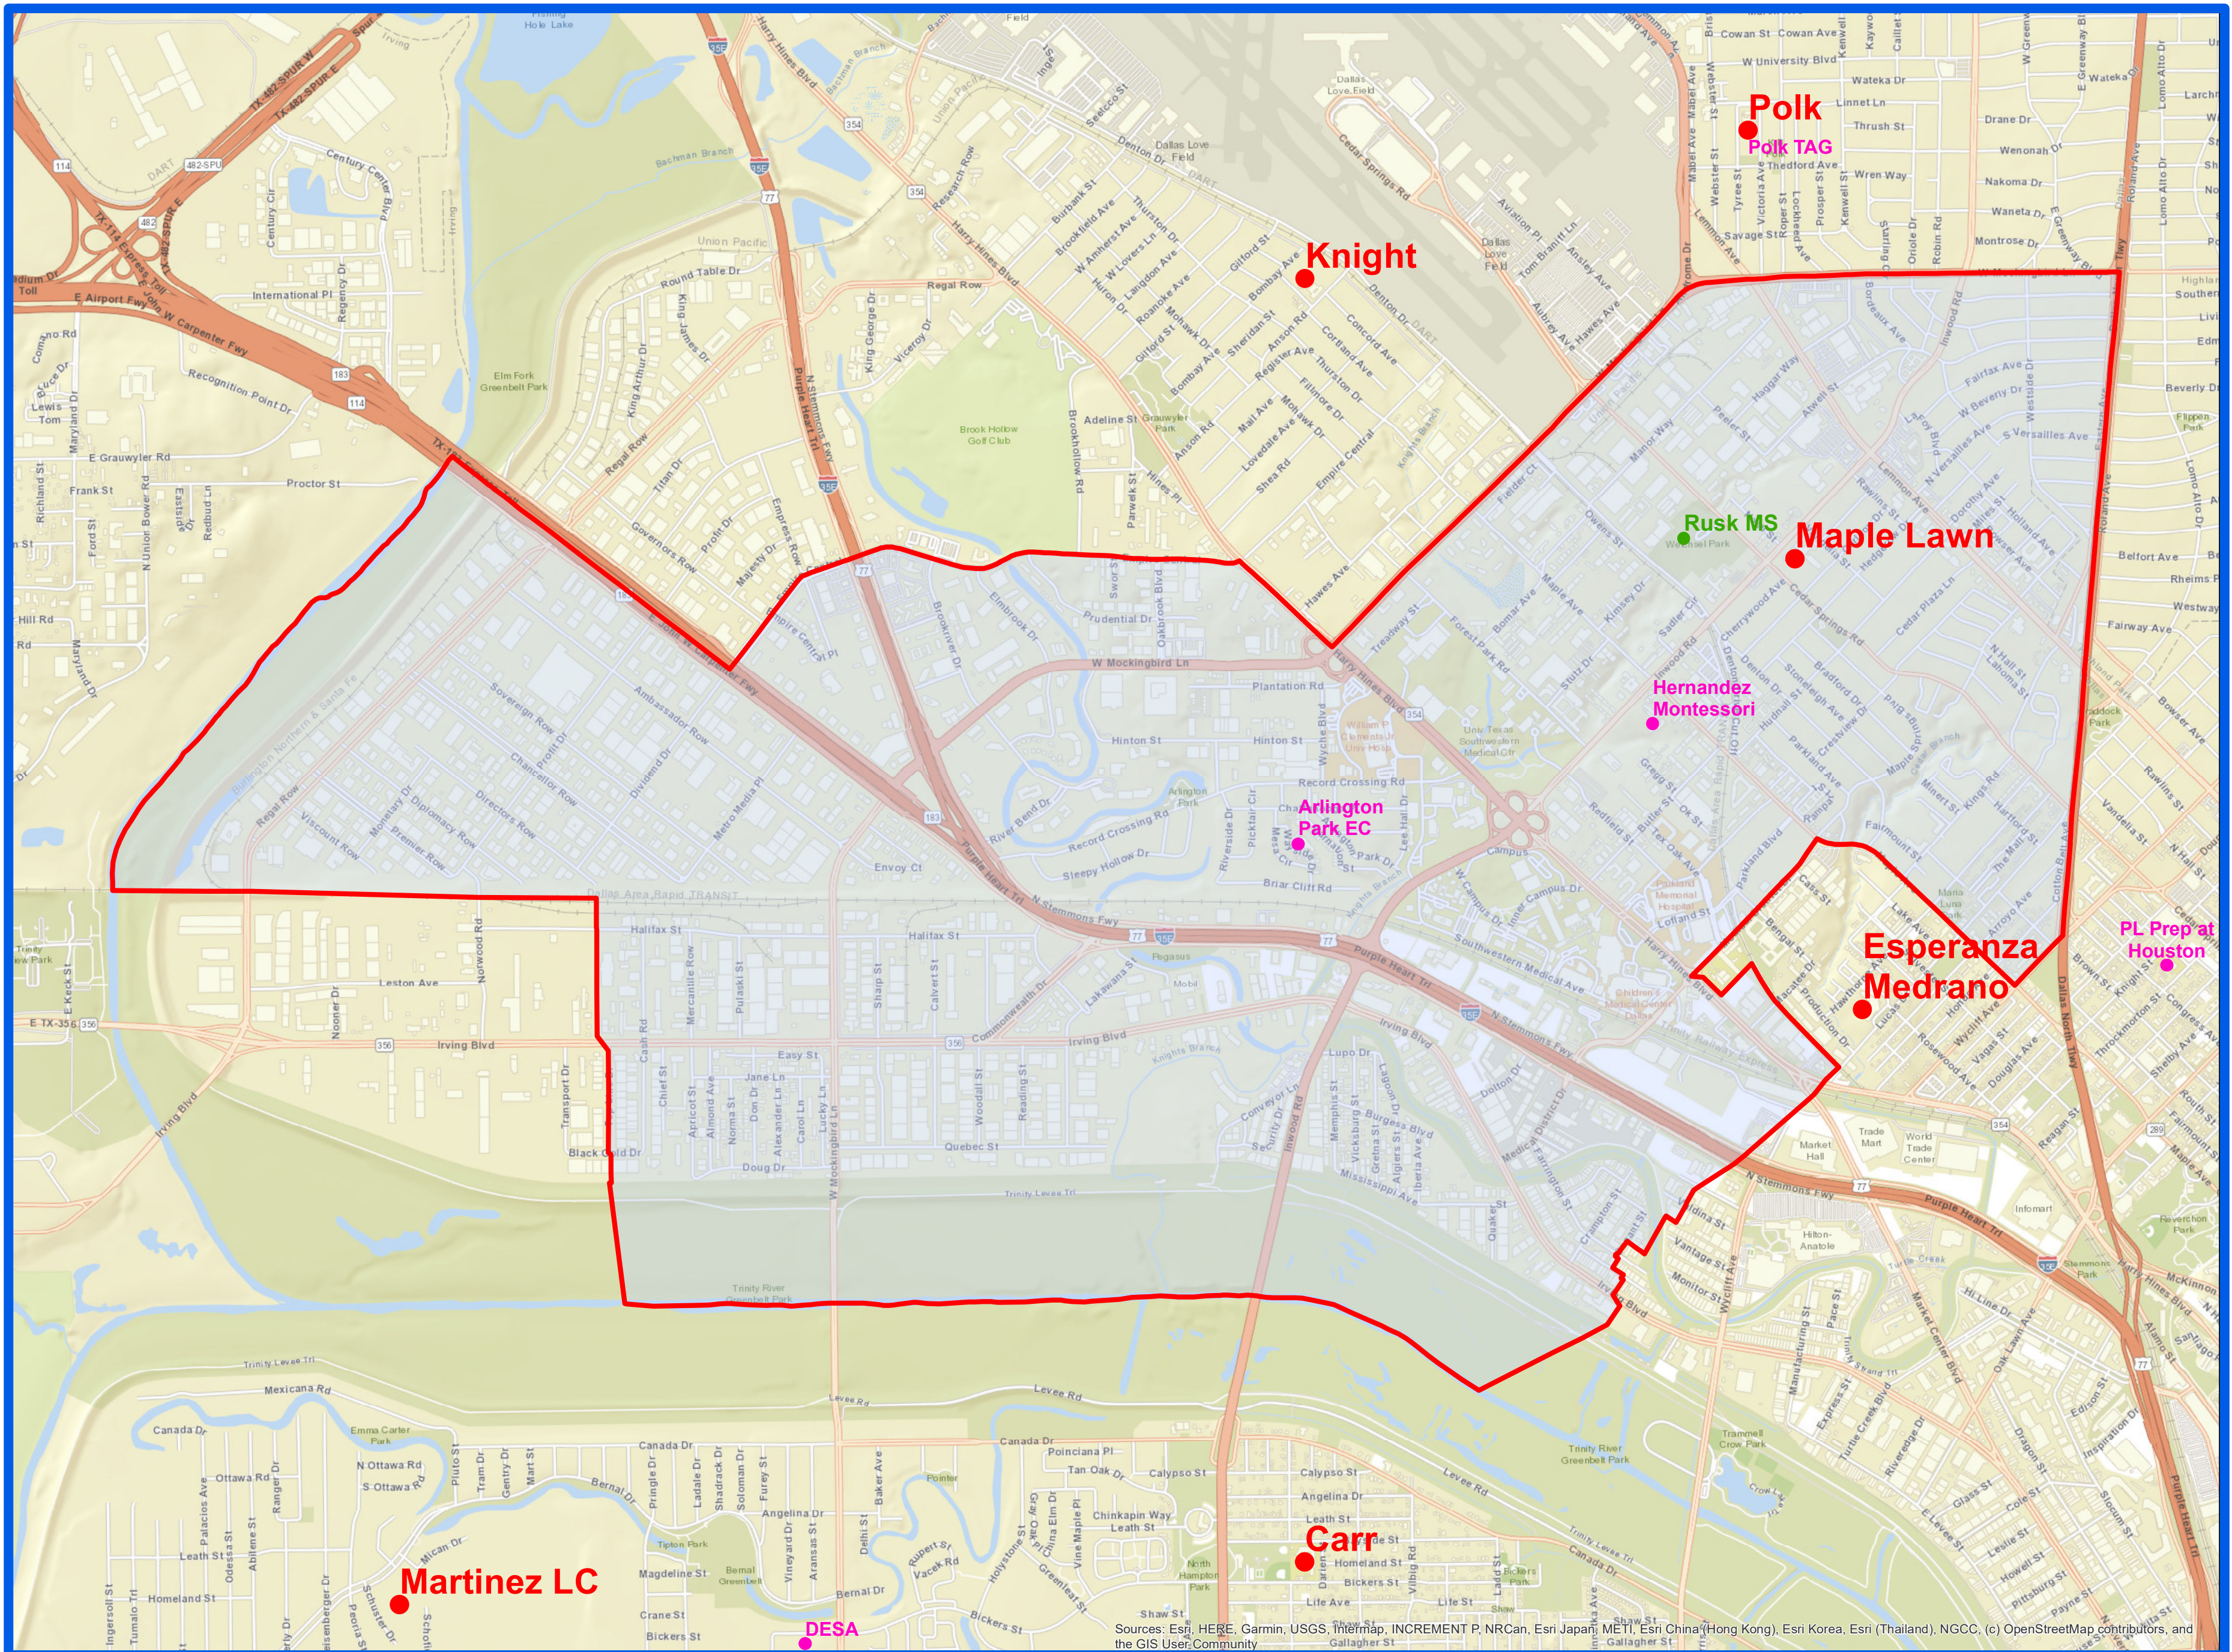

2019-20
Maple Lawn Elementary Attendance Zone
Grades PK-5

Sources: Esri, HERE, Garmin, USGS, Intermap, INCREMENT P, NRCan, Esri Japan, METI, Esri China (Hong Kong), Esri Korea, Esri (Thailand), NGCC, (c) OpenStreetMap contributors, and the GIS User Community

Outer boundary of zones may include students living on both sides of the street.