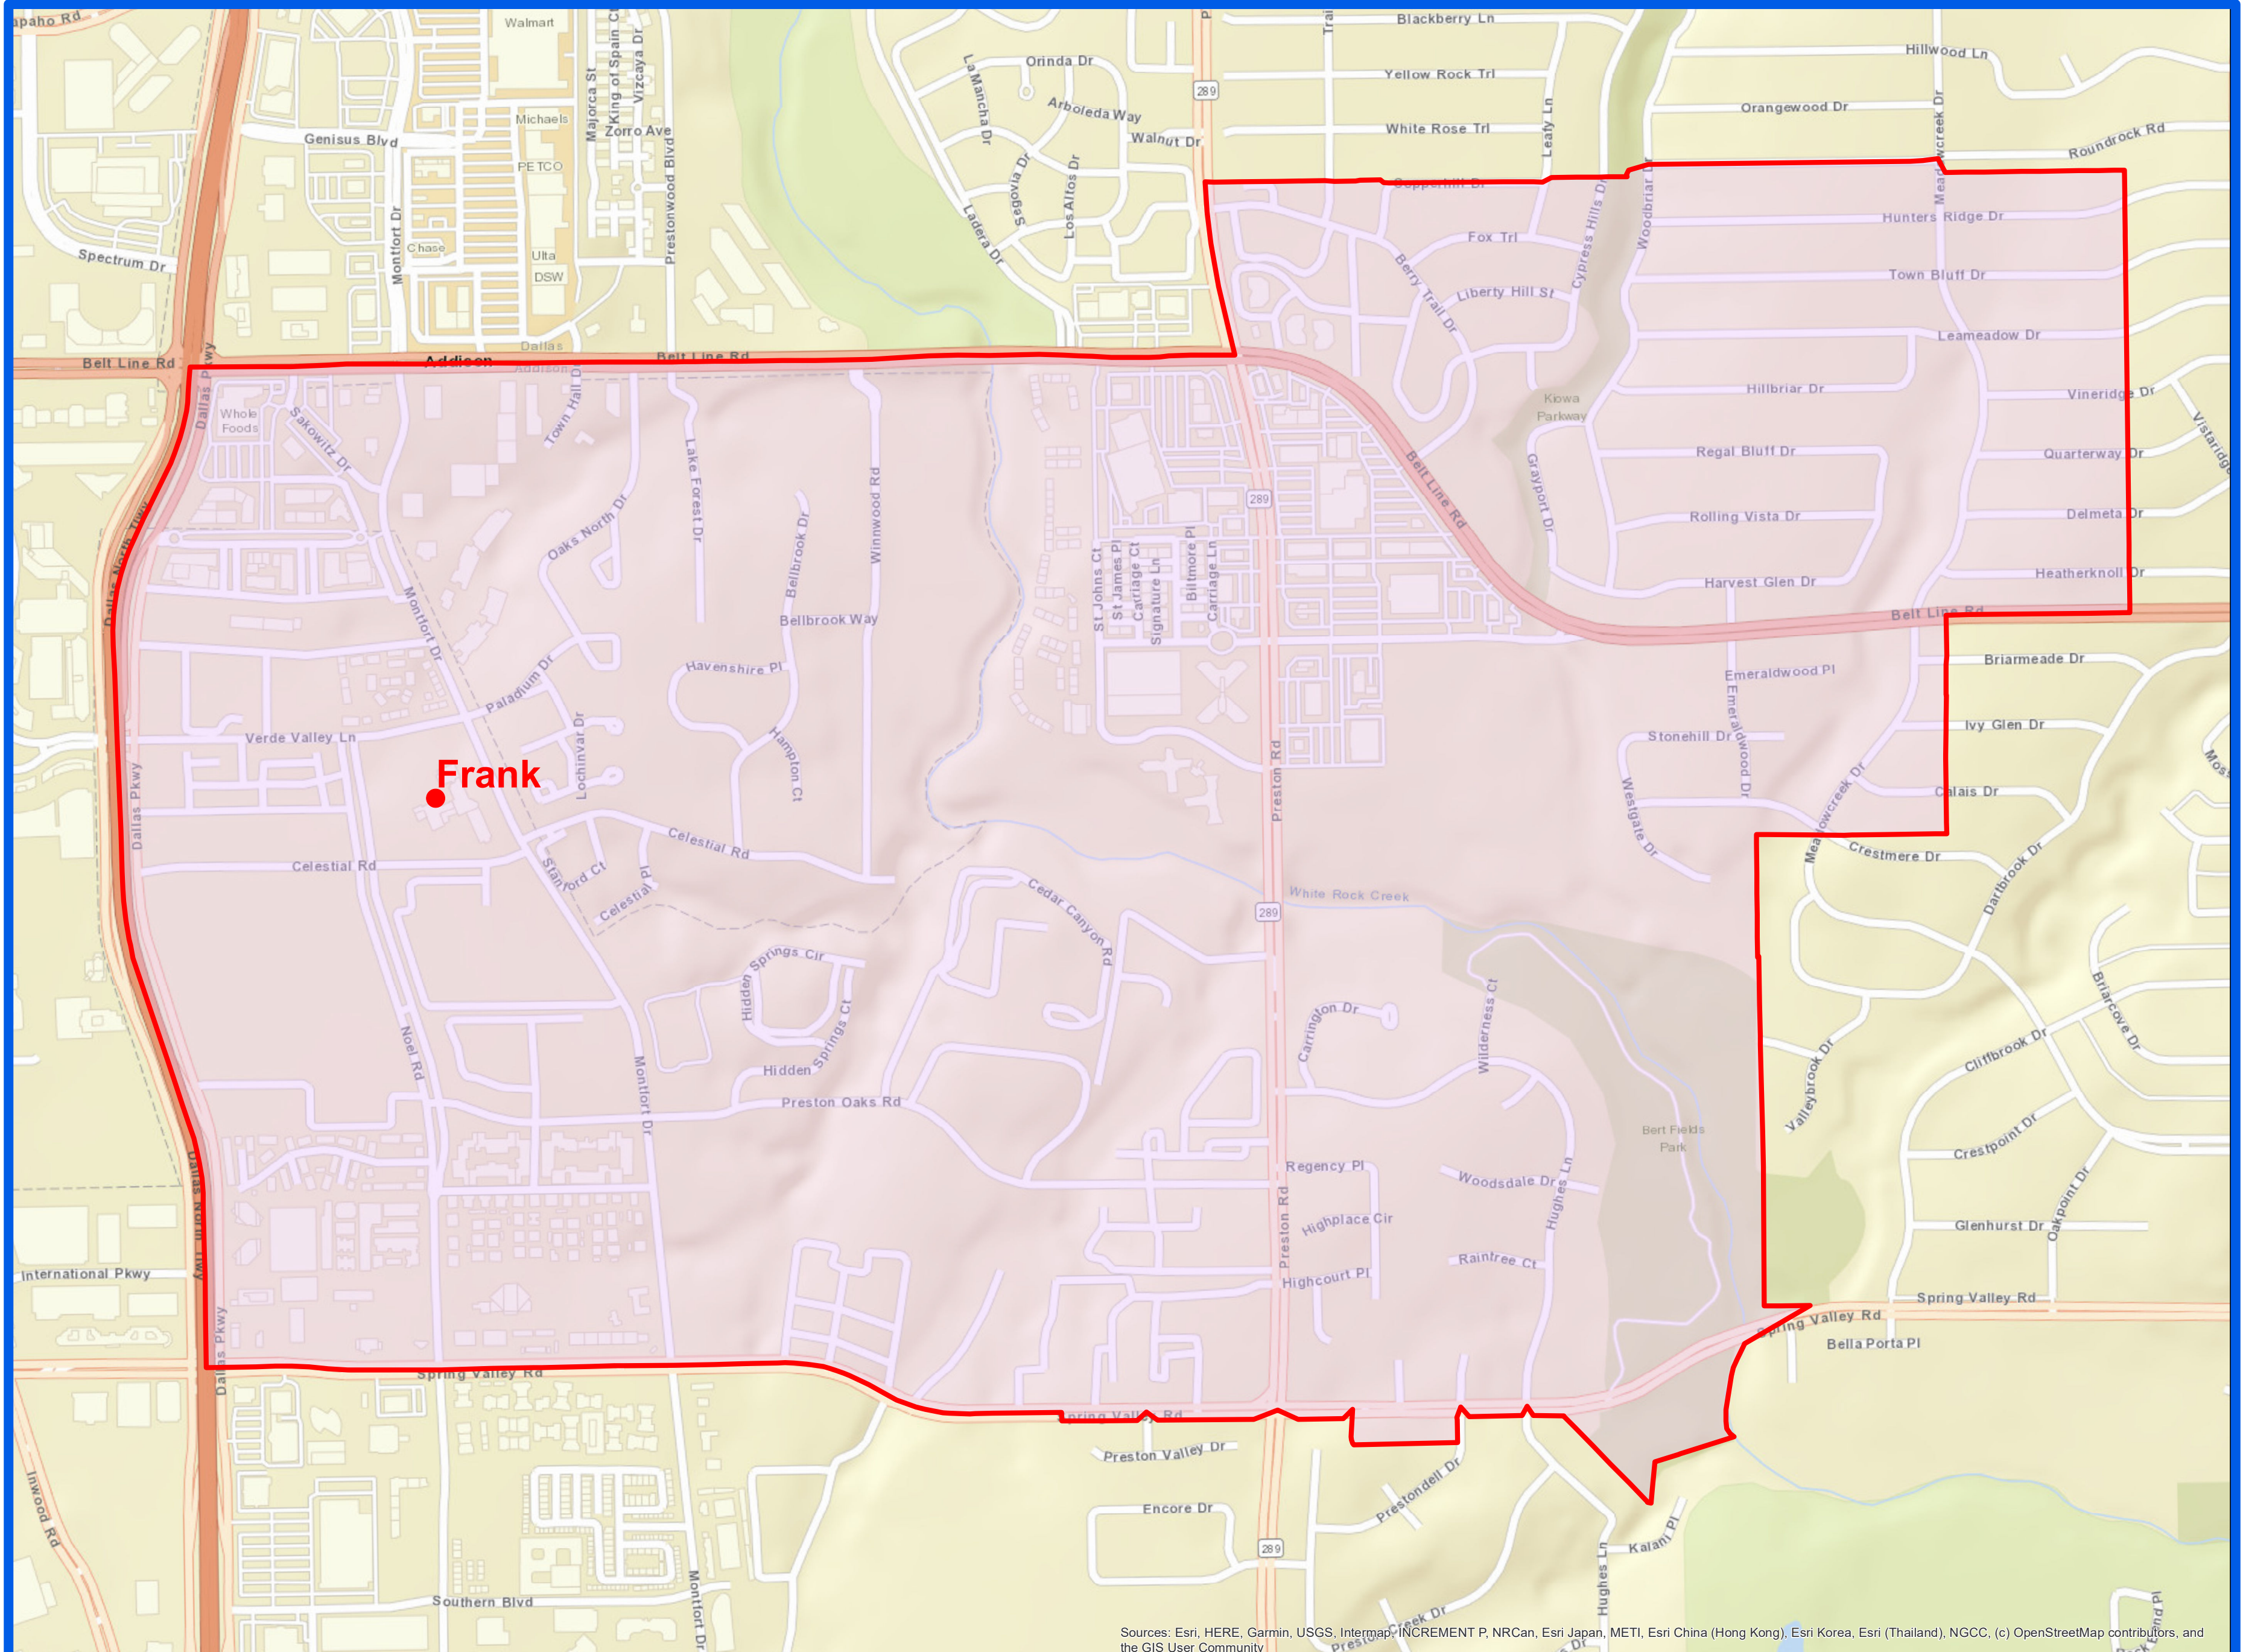

2019-20
Anne Frank Elementary Attendance Zone
Grades PK-5

Attendance Option: All students residing in Addison have the option to attend George H. W. Bush Elementary School.

Sources: Esri, HERE, Garmin, USGS, Intermap, INCREMENT P, NRCan, Esri Japan, METI, Esri China (Hong Kong), Esri Korea, Esri (Thailand), NGCC, (c) OpenStreetMap contributors, and the GIS User Community

Outer boundary of zones may include students living on both sides of the street.