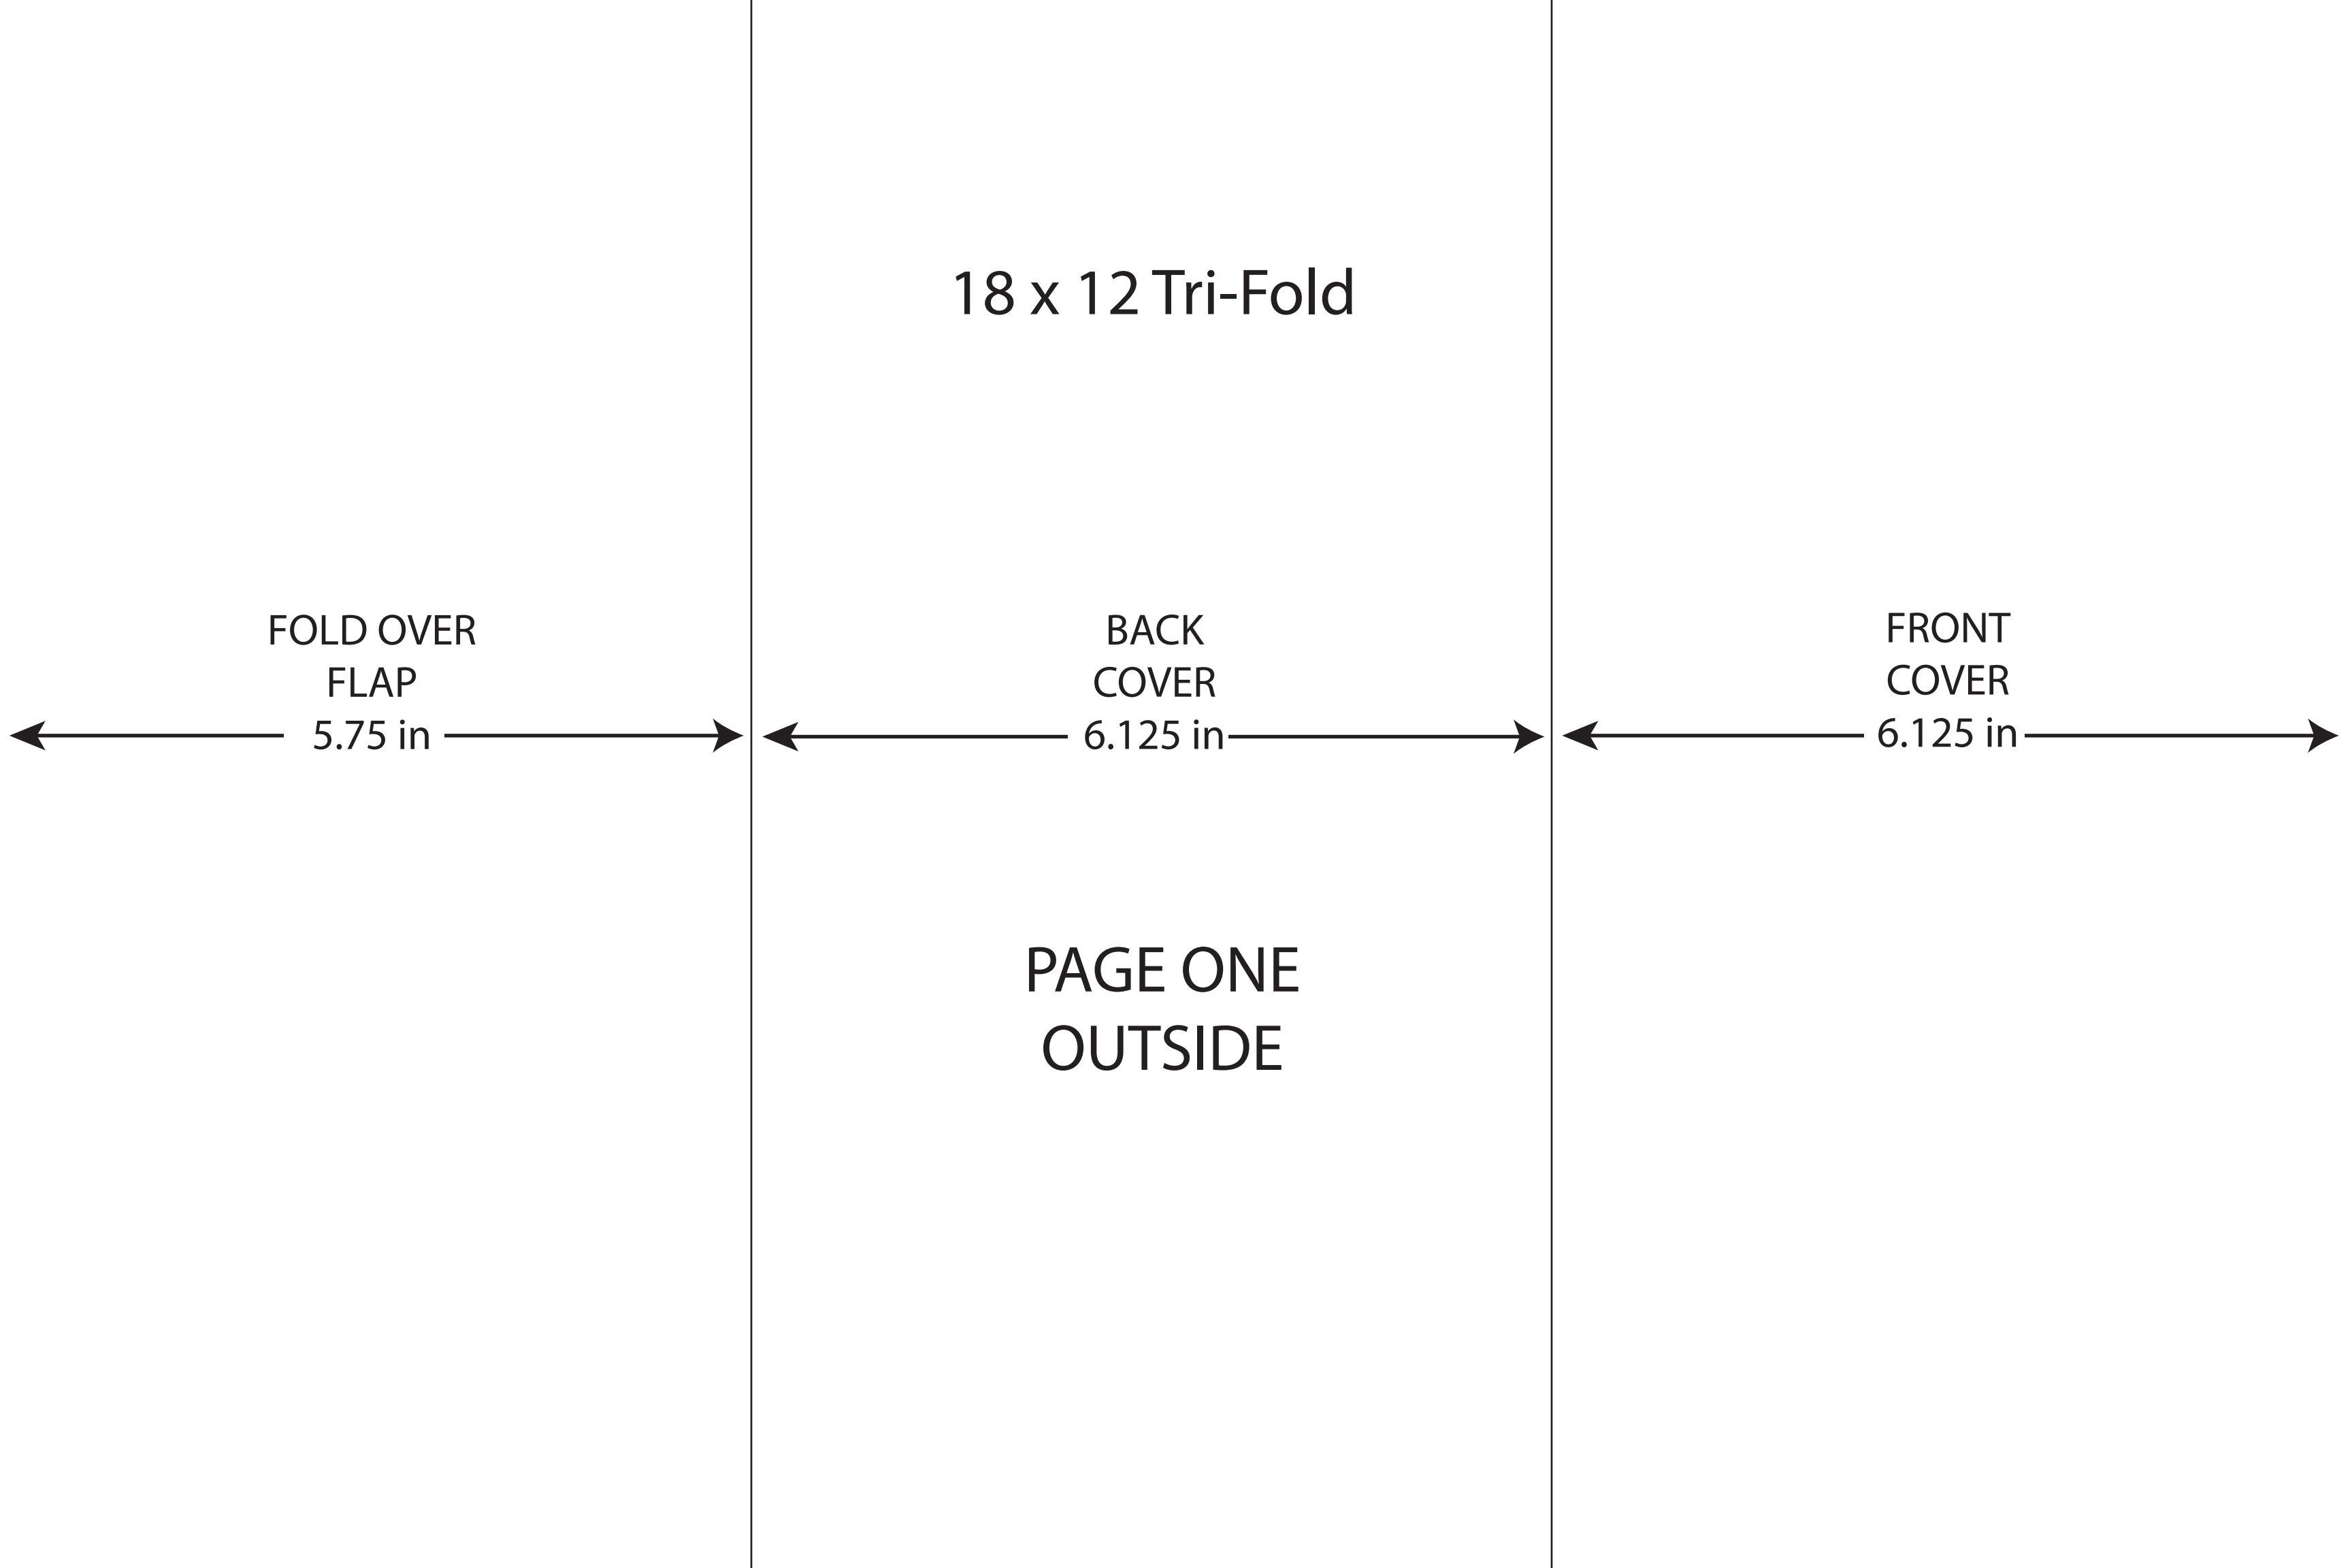

18 x 12 Tri-Fold

FOLD OVER
FLAP

5.75 in

BACK
COVER

6.125 in

FRONT
COVER

6.125 in

PAGE ONE
OUTSIDE

INSIDE
PANEL ONE

6.125 in

INSIDE
PANEL TWO

6.125 in

INSIDE
PANEL THREE

5.75 in

PAGE TWO
INSIDE