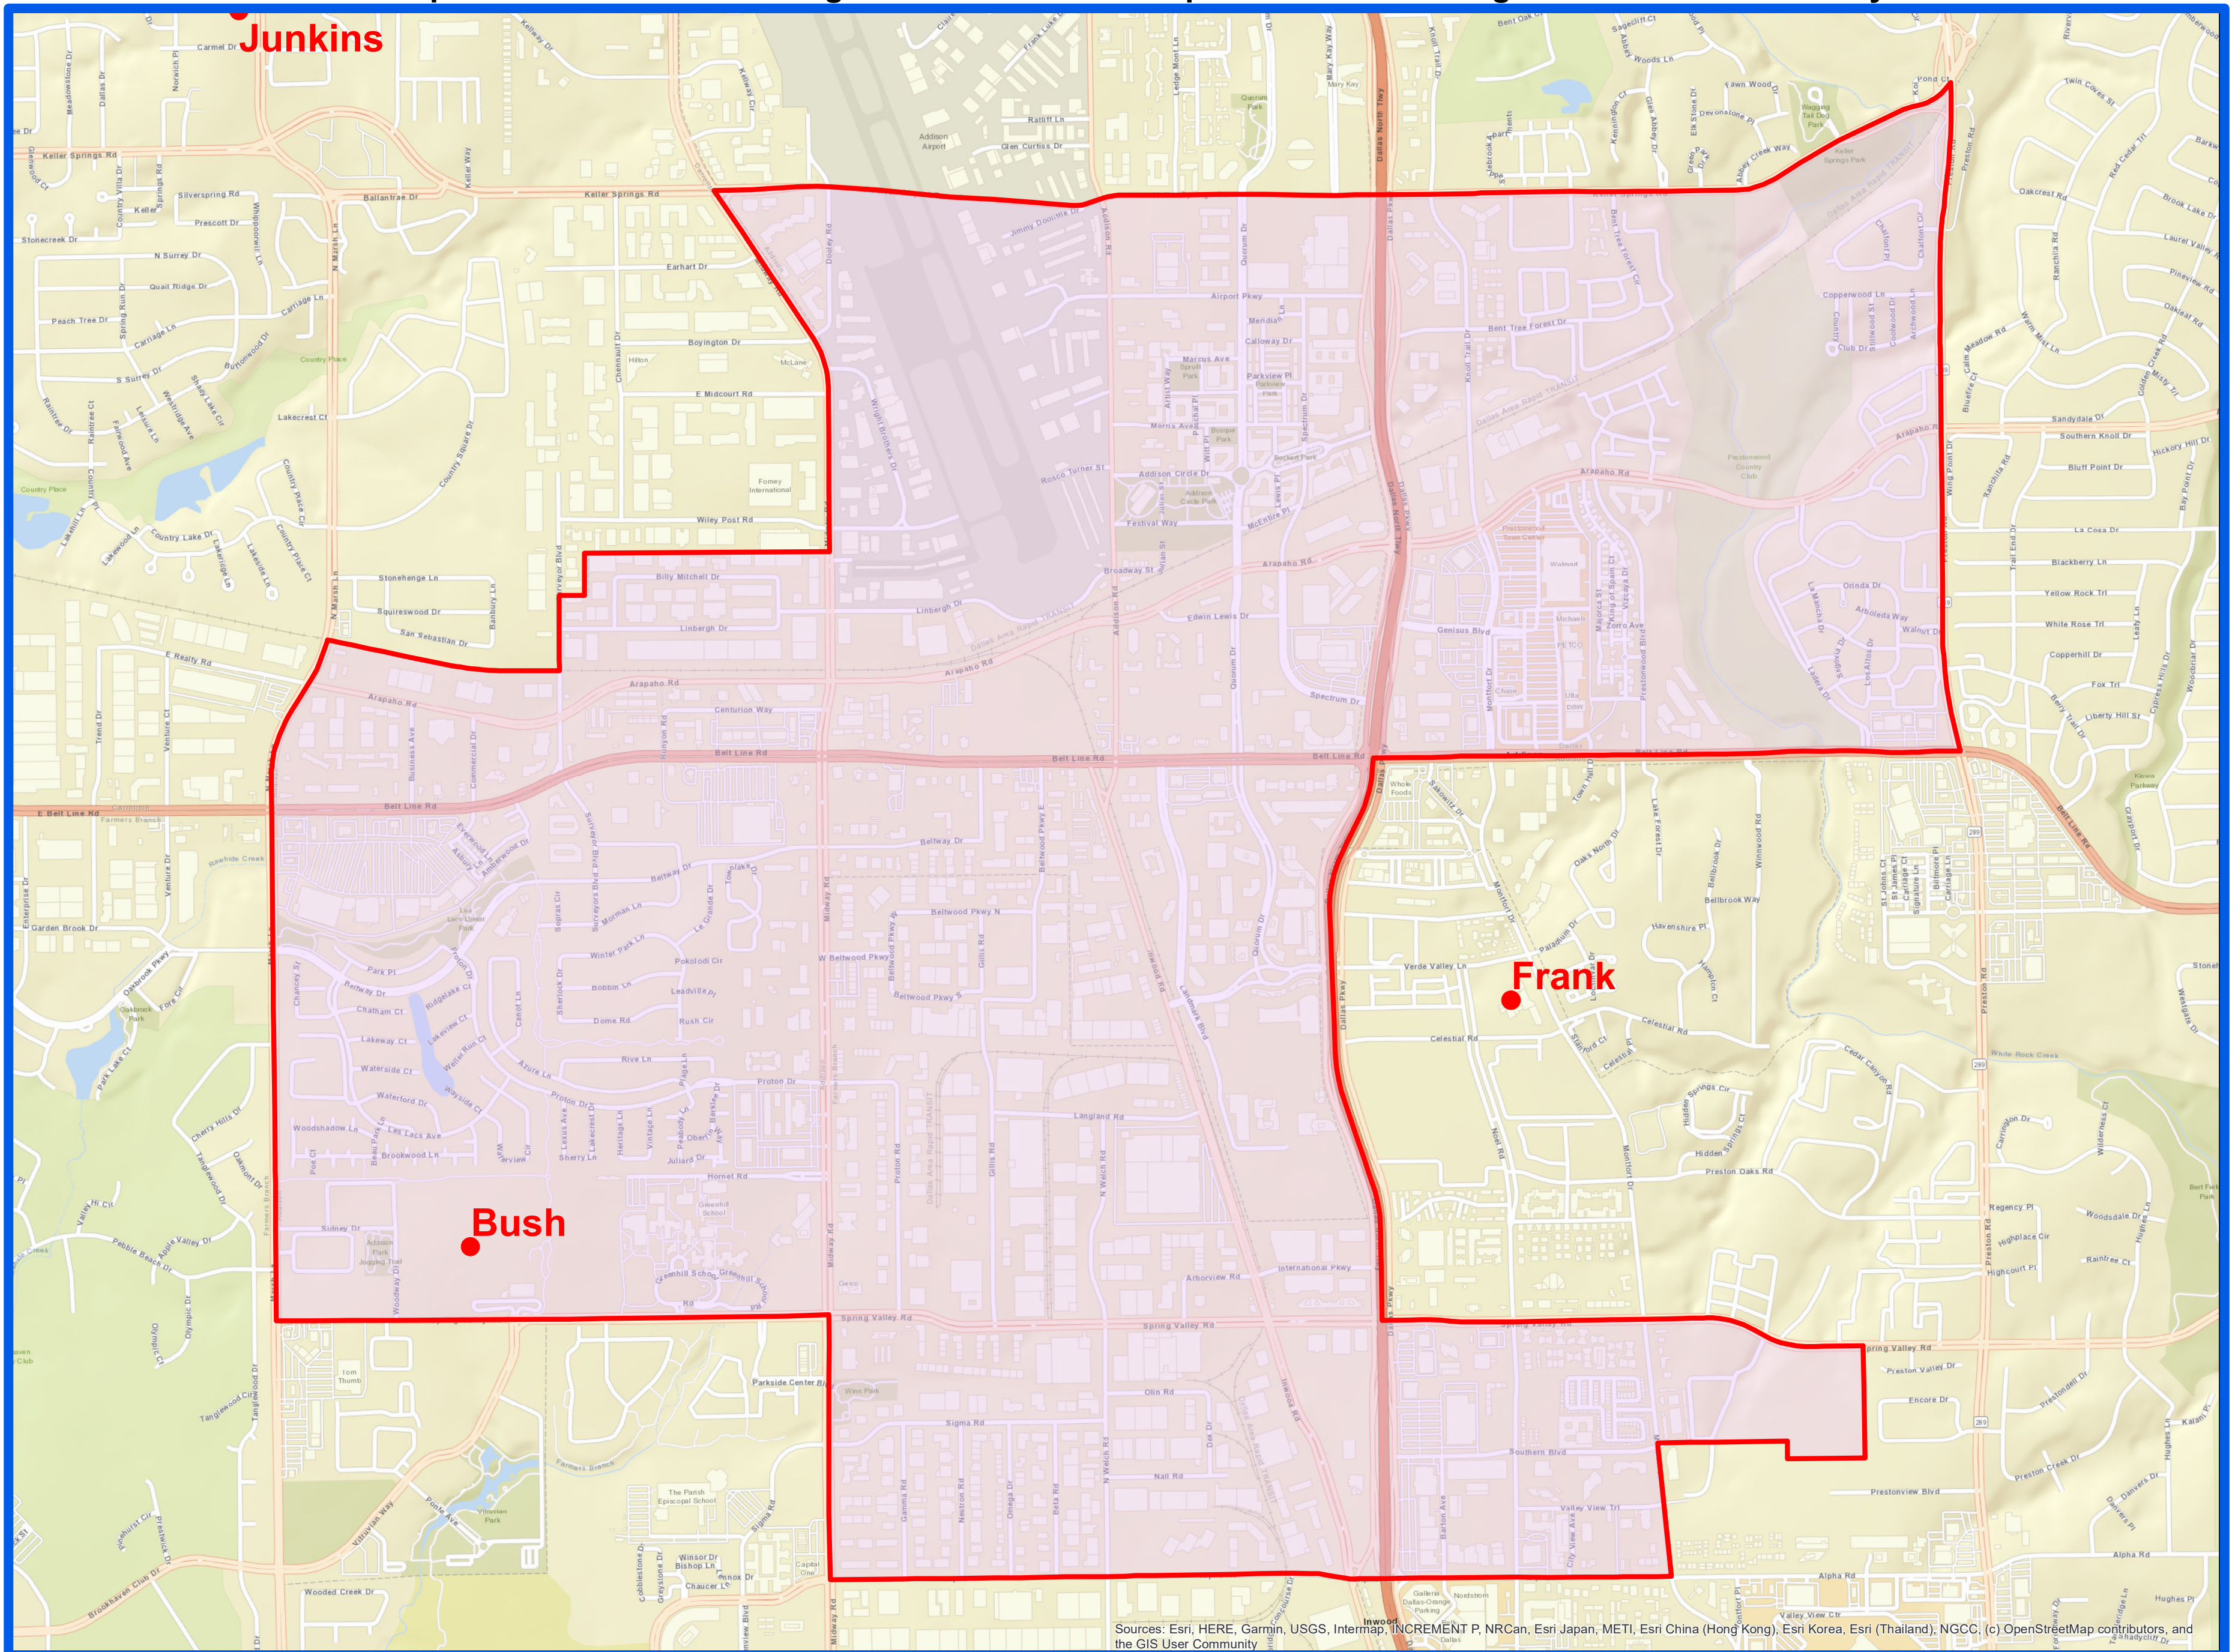

2019-20
George H. W. Bush Elementary Attendance Zone
Grades PK-5

Attendance Option: All students residing in Addison have the option to attend George H. W. Bush Elementary School.

Sources: Esri, HERE, Garmin, USGS, Intermap, INCREMENT P, NRCan, Esri Japan, METI, Esri China (Hong Kong), Esri Korea, Esri (Thailand), NGCC, (c) OpenStreetMap contributors, and the GIS User Community

Outer boundary of zones may include students living on both sides of the street.