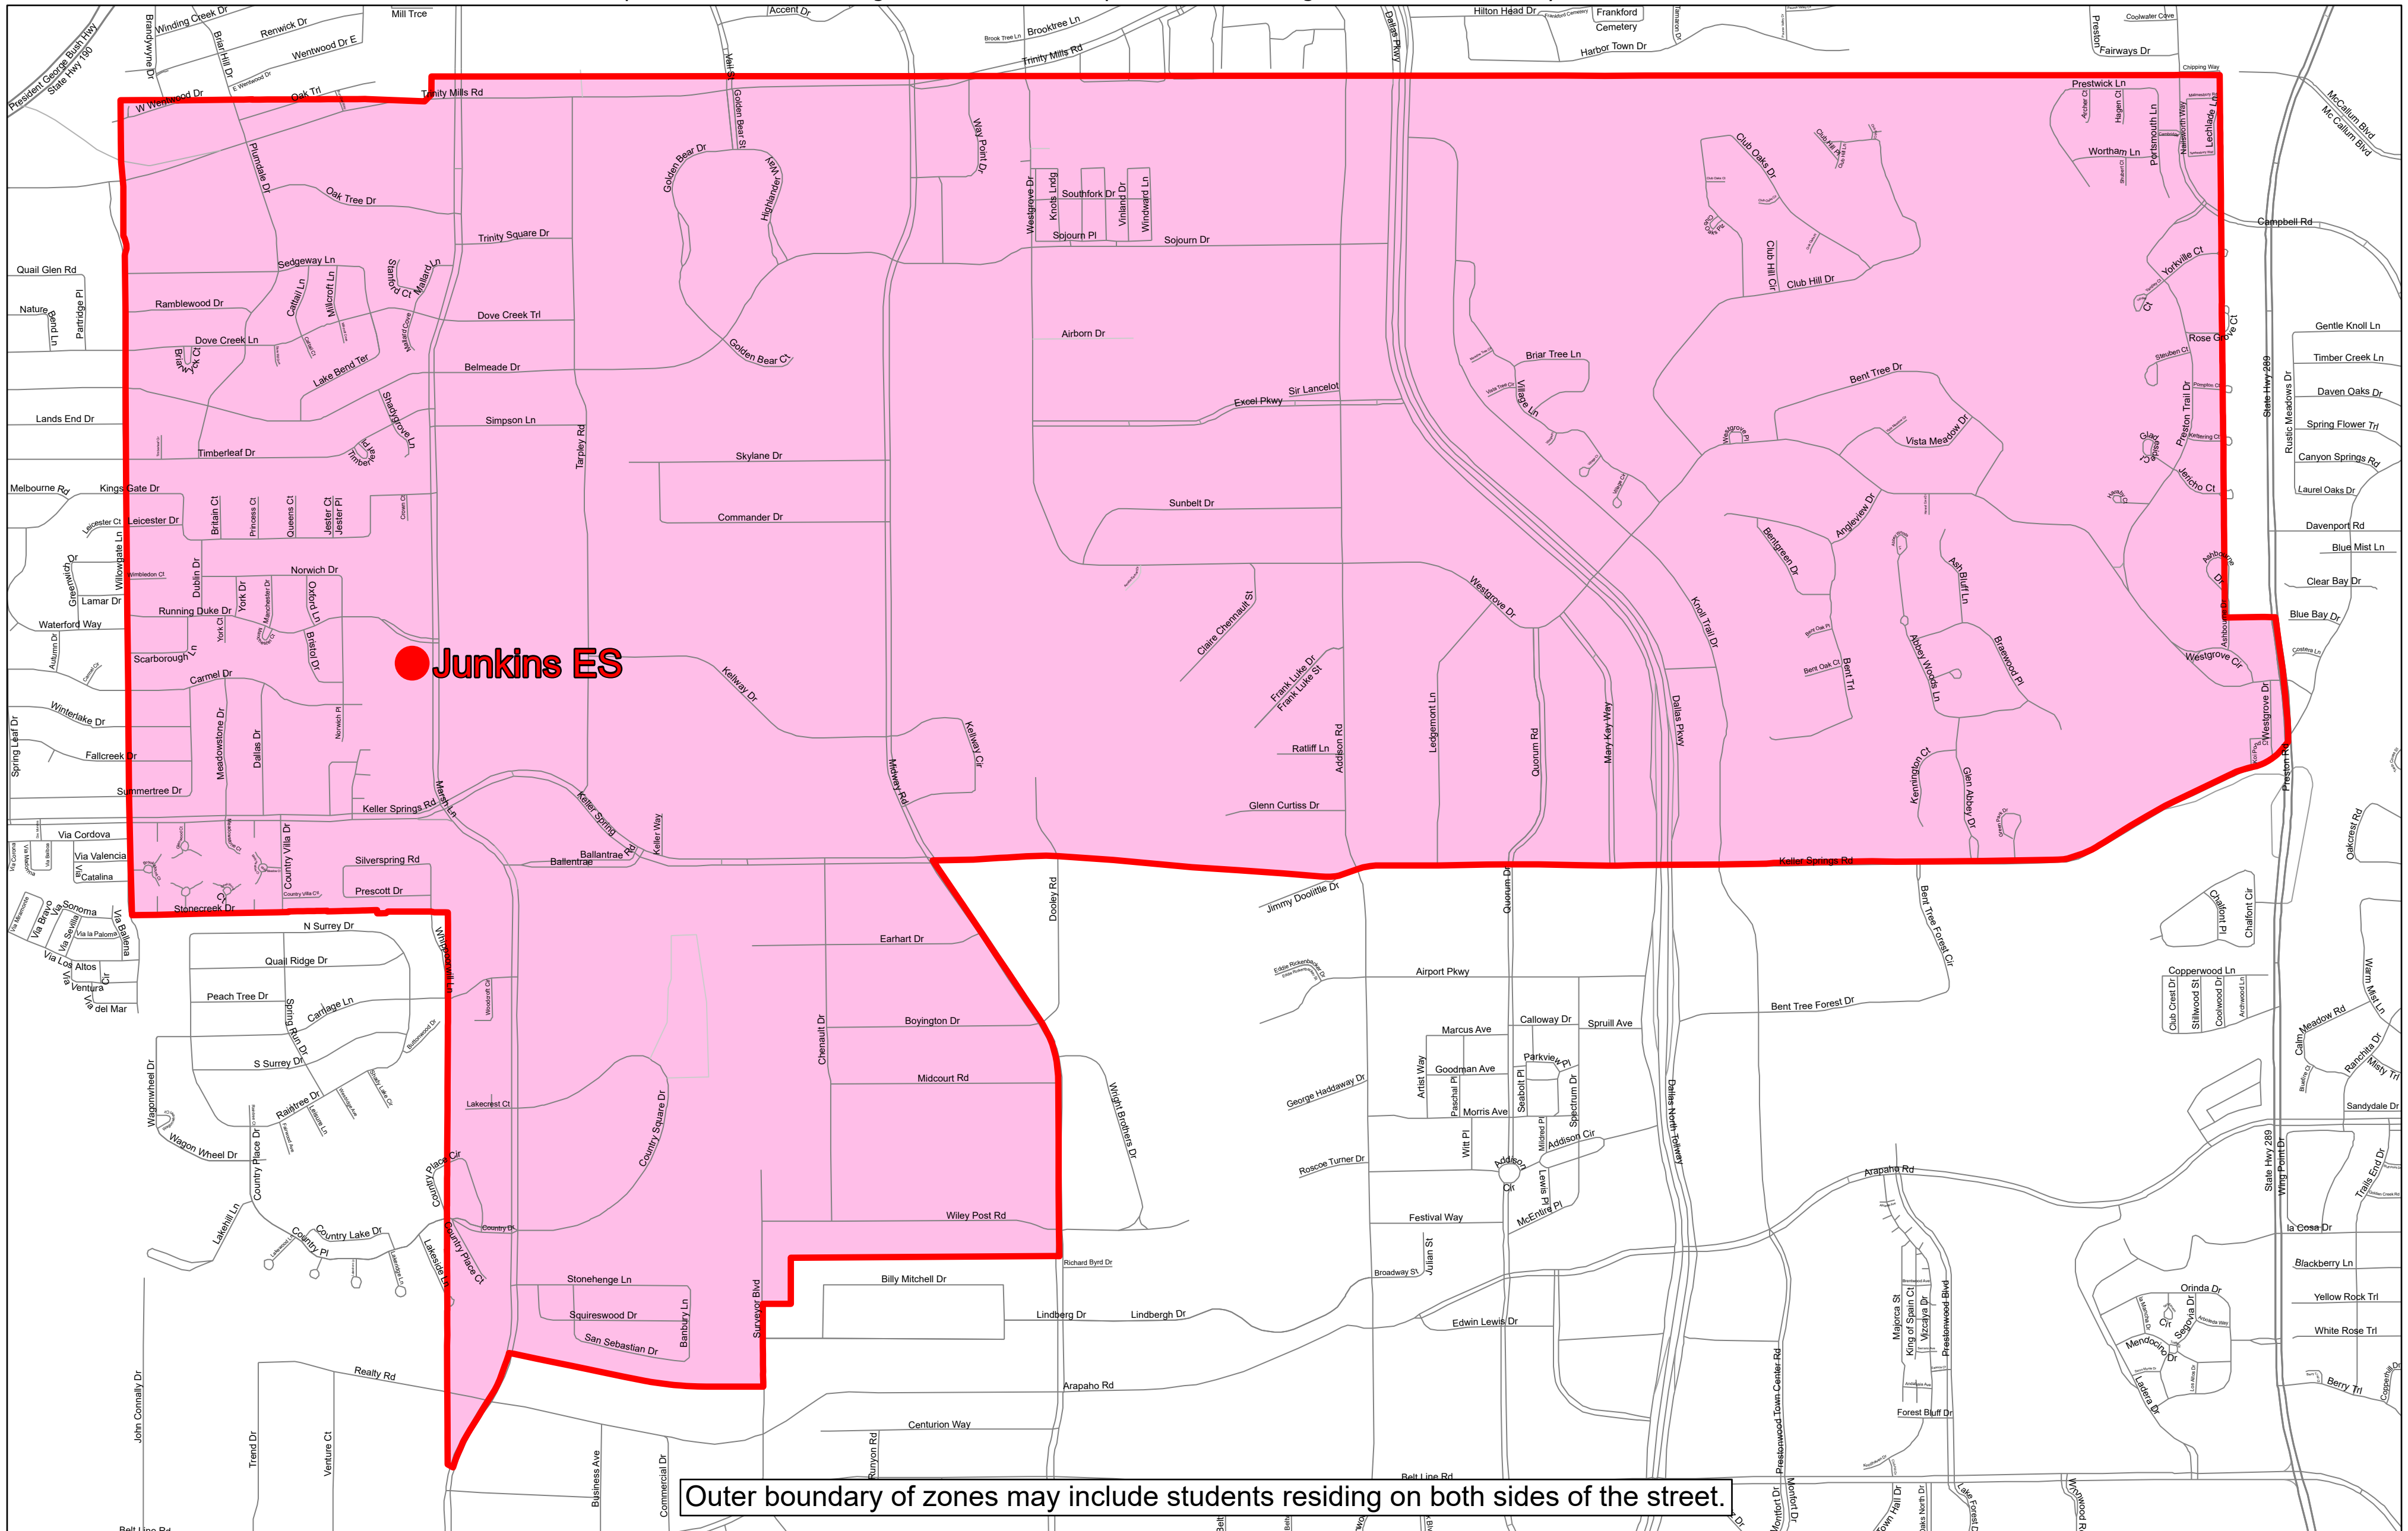

# 2020-2021 | Attendance Zone

## Jerry Junkins Elementary School

Grades PK-5

Attendance Option: All students residing in Addison have the option to attend George H. W. Bush Elementary School.

Outer boundary of zones may include students residing on both sides of the street.