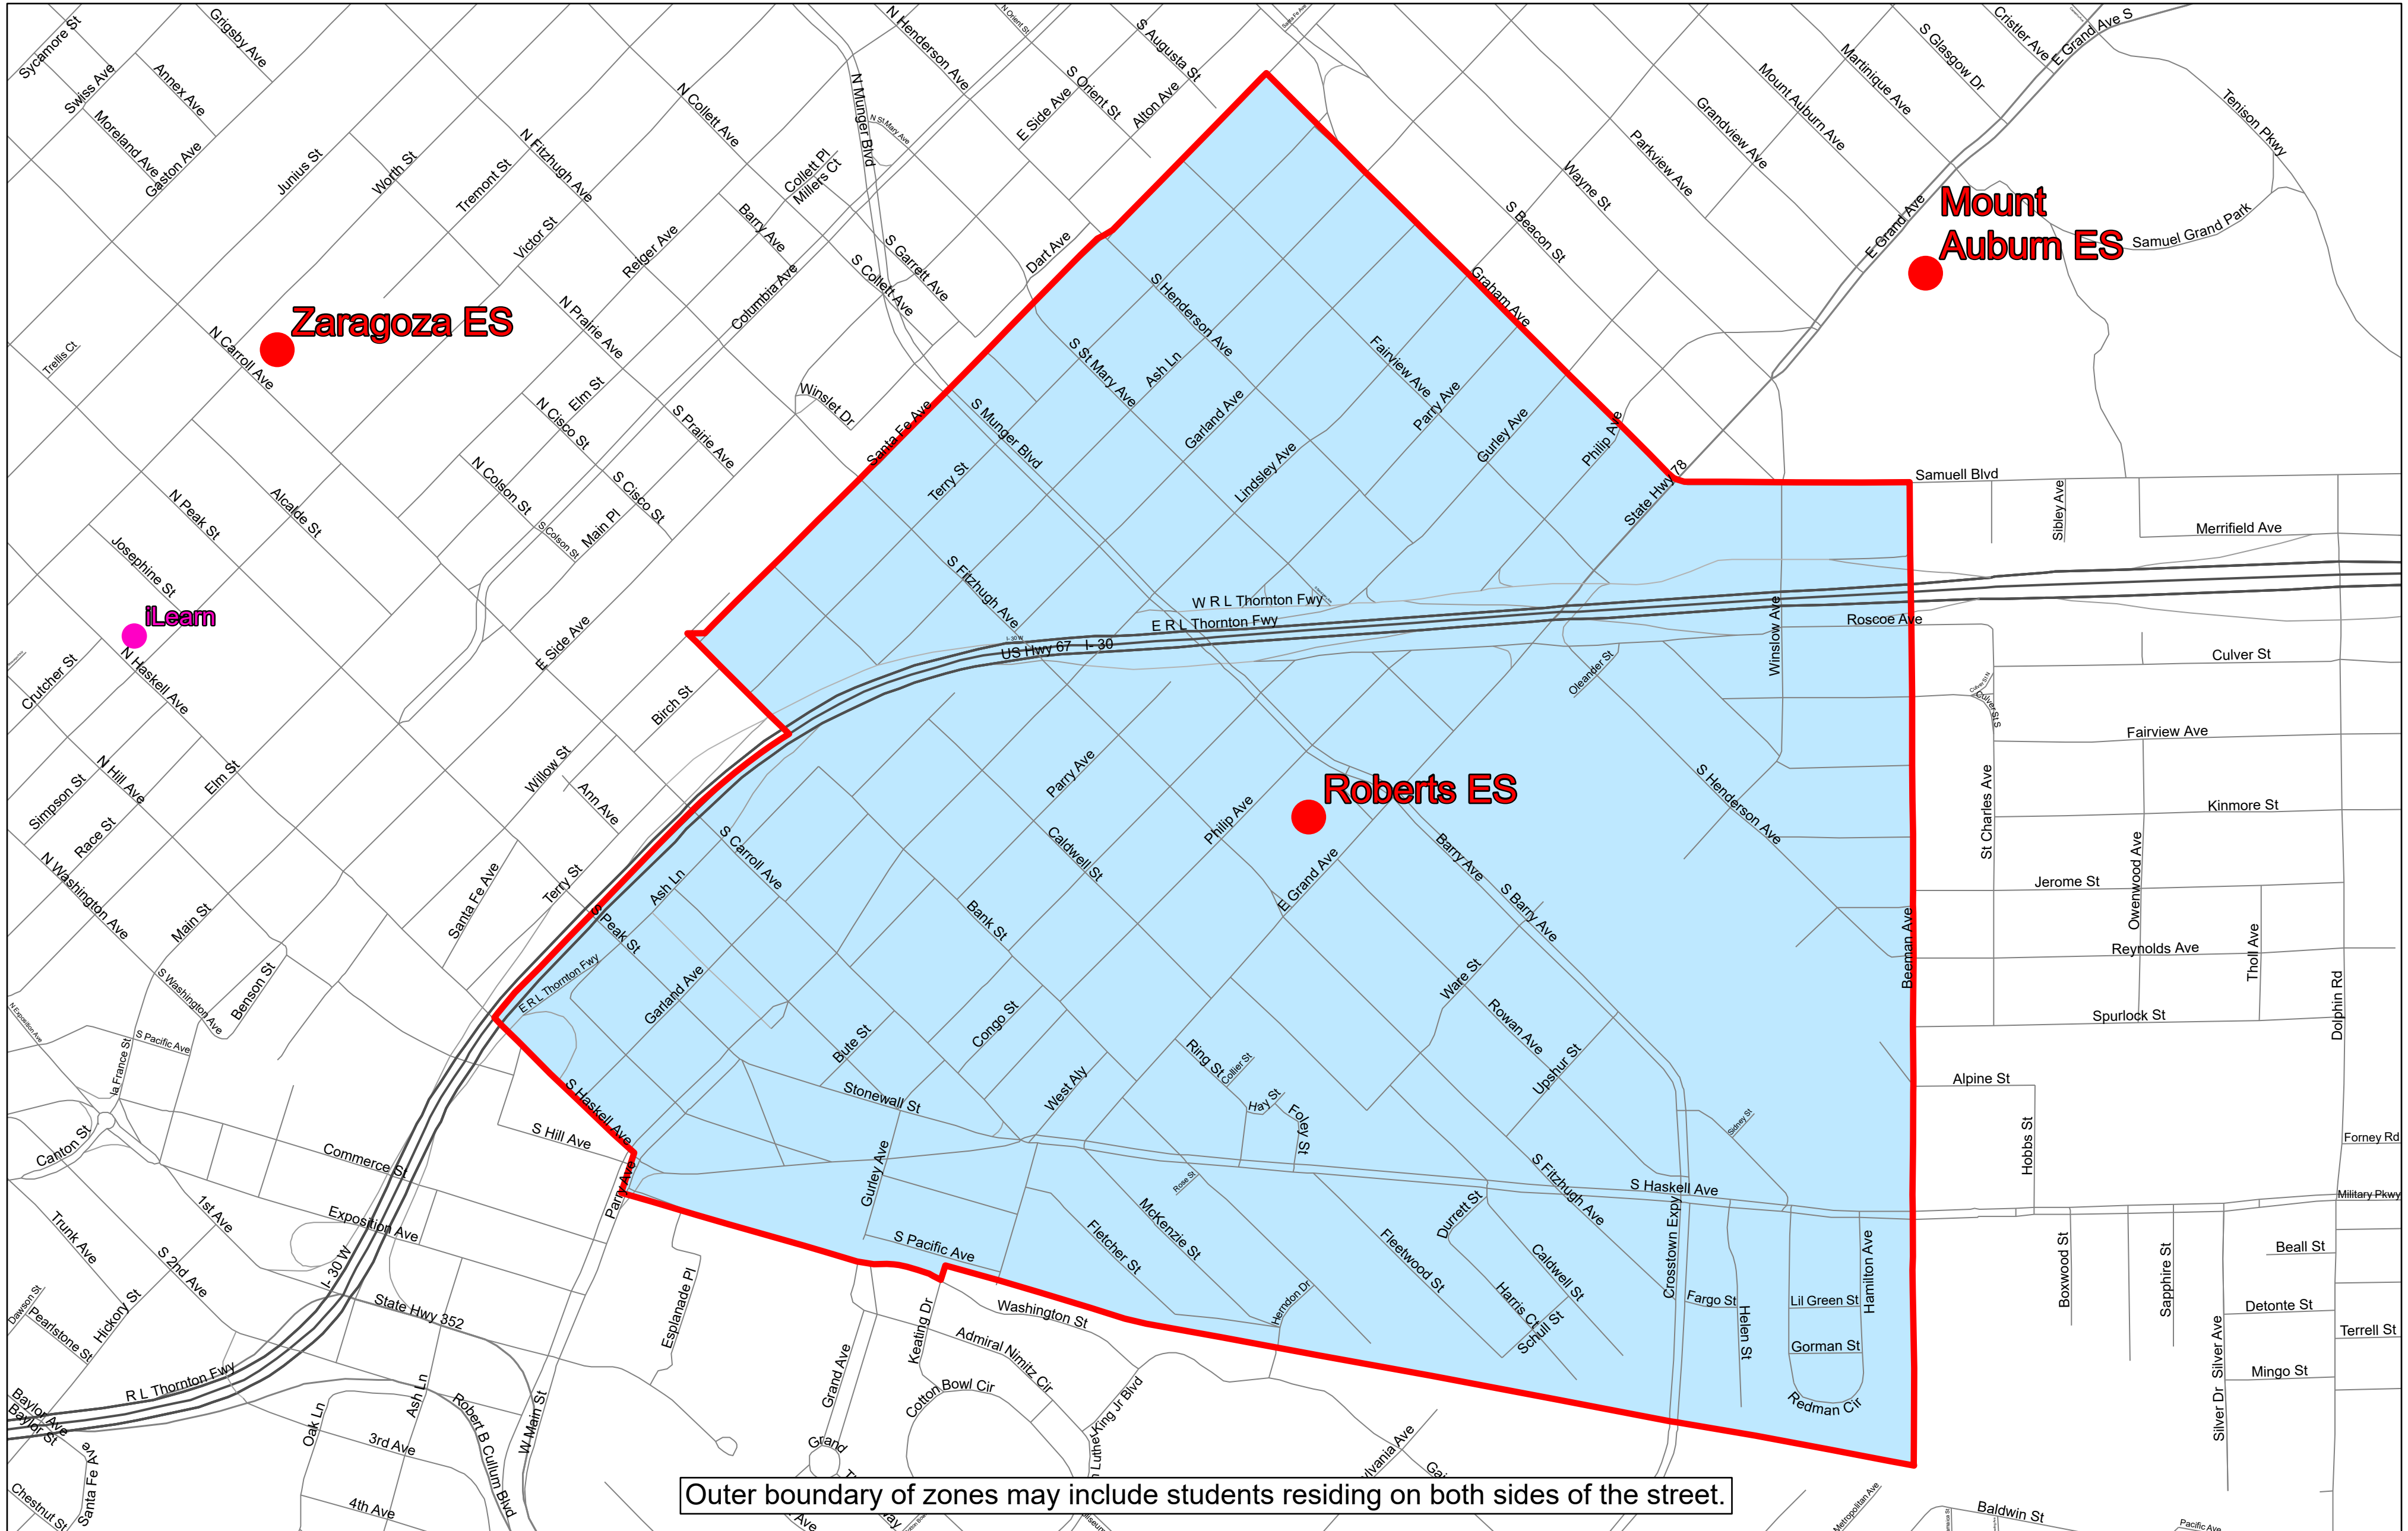

2022-2023 | Attendance Zone
Oran M. Roberts Elementary School

Grades PK-5

Attendance Option: Students residing in the Roberts attendance zone have the option to attend Long M.S. and Wilson H.S.

Outer boundary of zones may include students residing on both sides of the street.