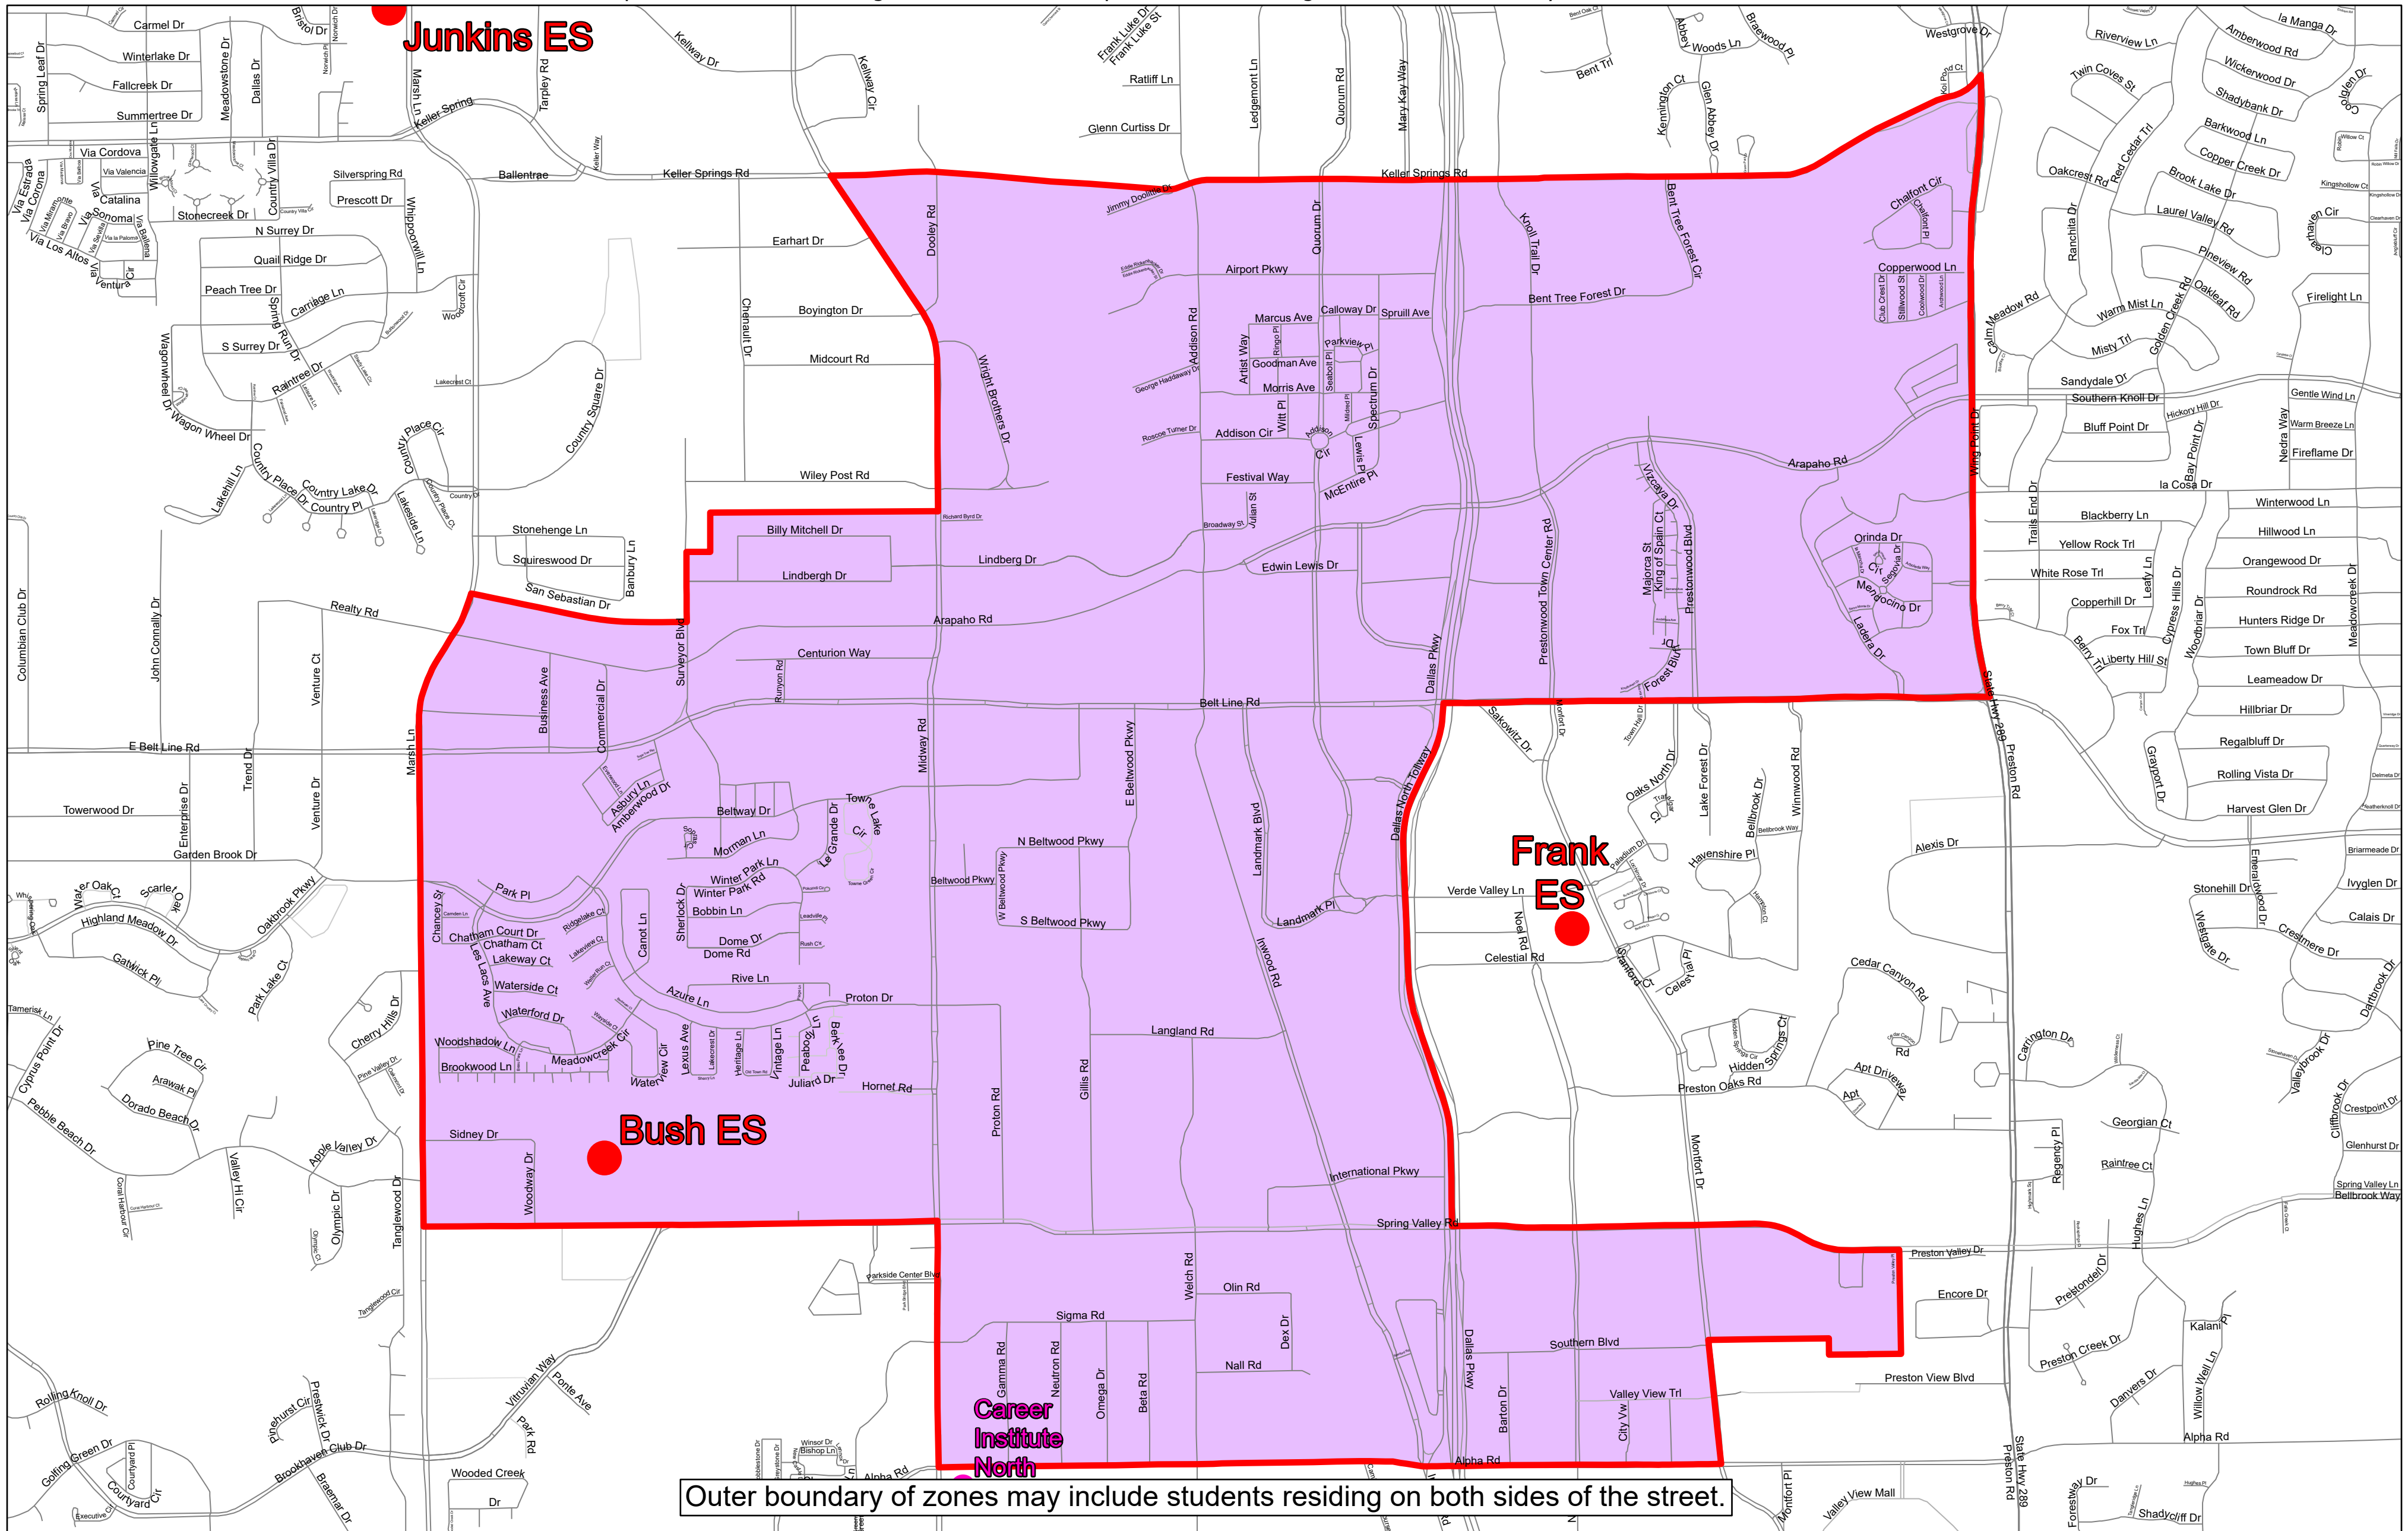

2022-2023 | Attendance Zone  
**George H. W. Bush Elementary School**

Grades PK-5

Attendance Option: All students residing in Addison have the option to attend George H. W. Bush Elementary School.

Usage Disclaimer

The GIS and Demographic Analysis department provides the data within this map document for informational purposes. The information included is not guaranteed and is intended for reference only. If you find a data item is in need of correction, please contact the GIS and Demographic Analysis department at (972) 925-3493.