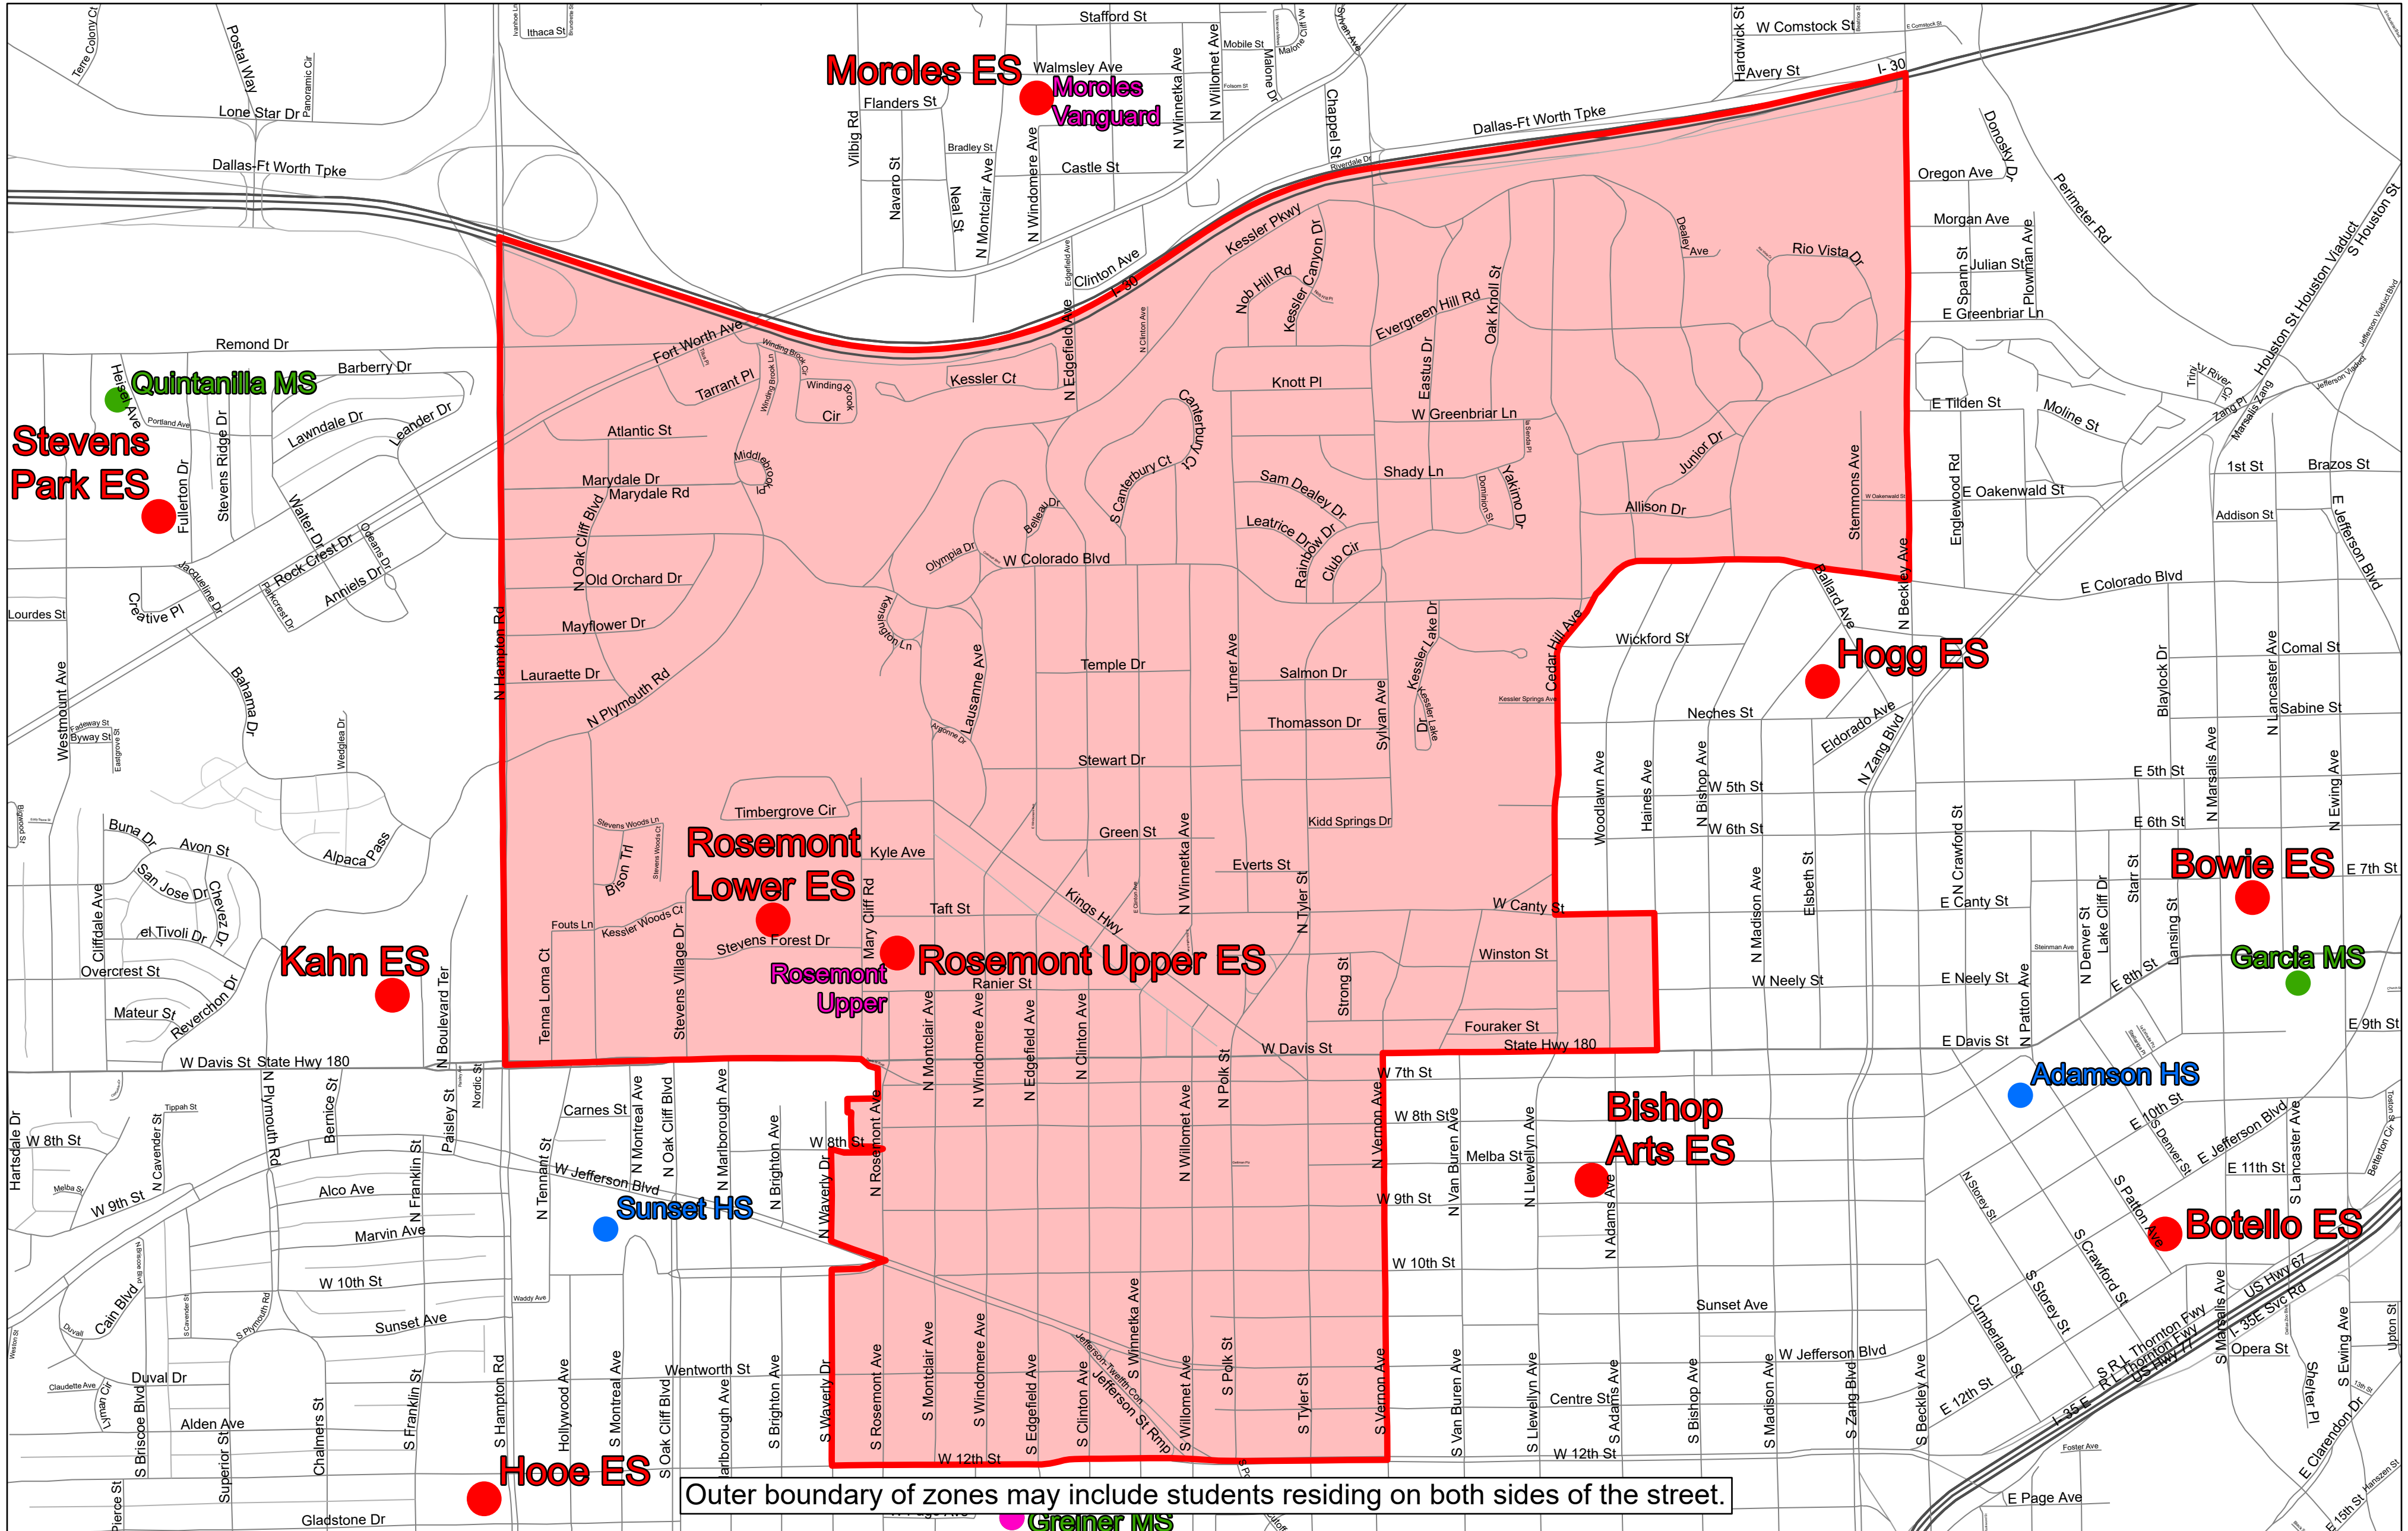

2023-2024 | Attendance Zone

Rosemont Elementary School

Rosemont Lower: Grades PK-2, Rosemont Upper: Grades 3-5

Note: Rosemont Upper is temporarily located at 911 N Morocco Ave, Dallas, TX 75211.

Outer boundary of zones may include students residing on both sides of the street.

Usage Disclaimer

The GIS and Demographic Analysis department provides the data within this map document for informational purposes. The information included is not guaranteed and is intended for reference only. If you find a data item is in need of correction, please contact the GIS and Demographic Analysis department at (972) 925-3493.