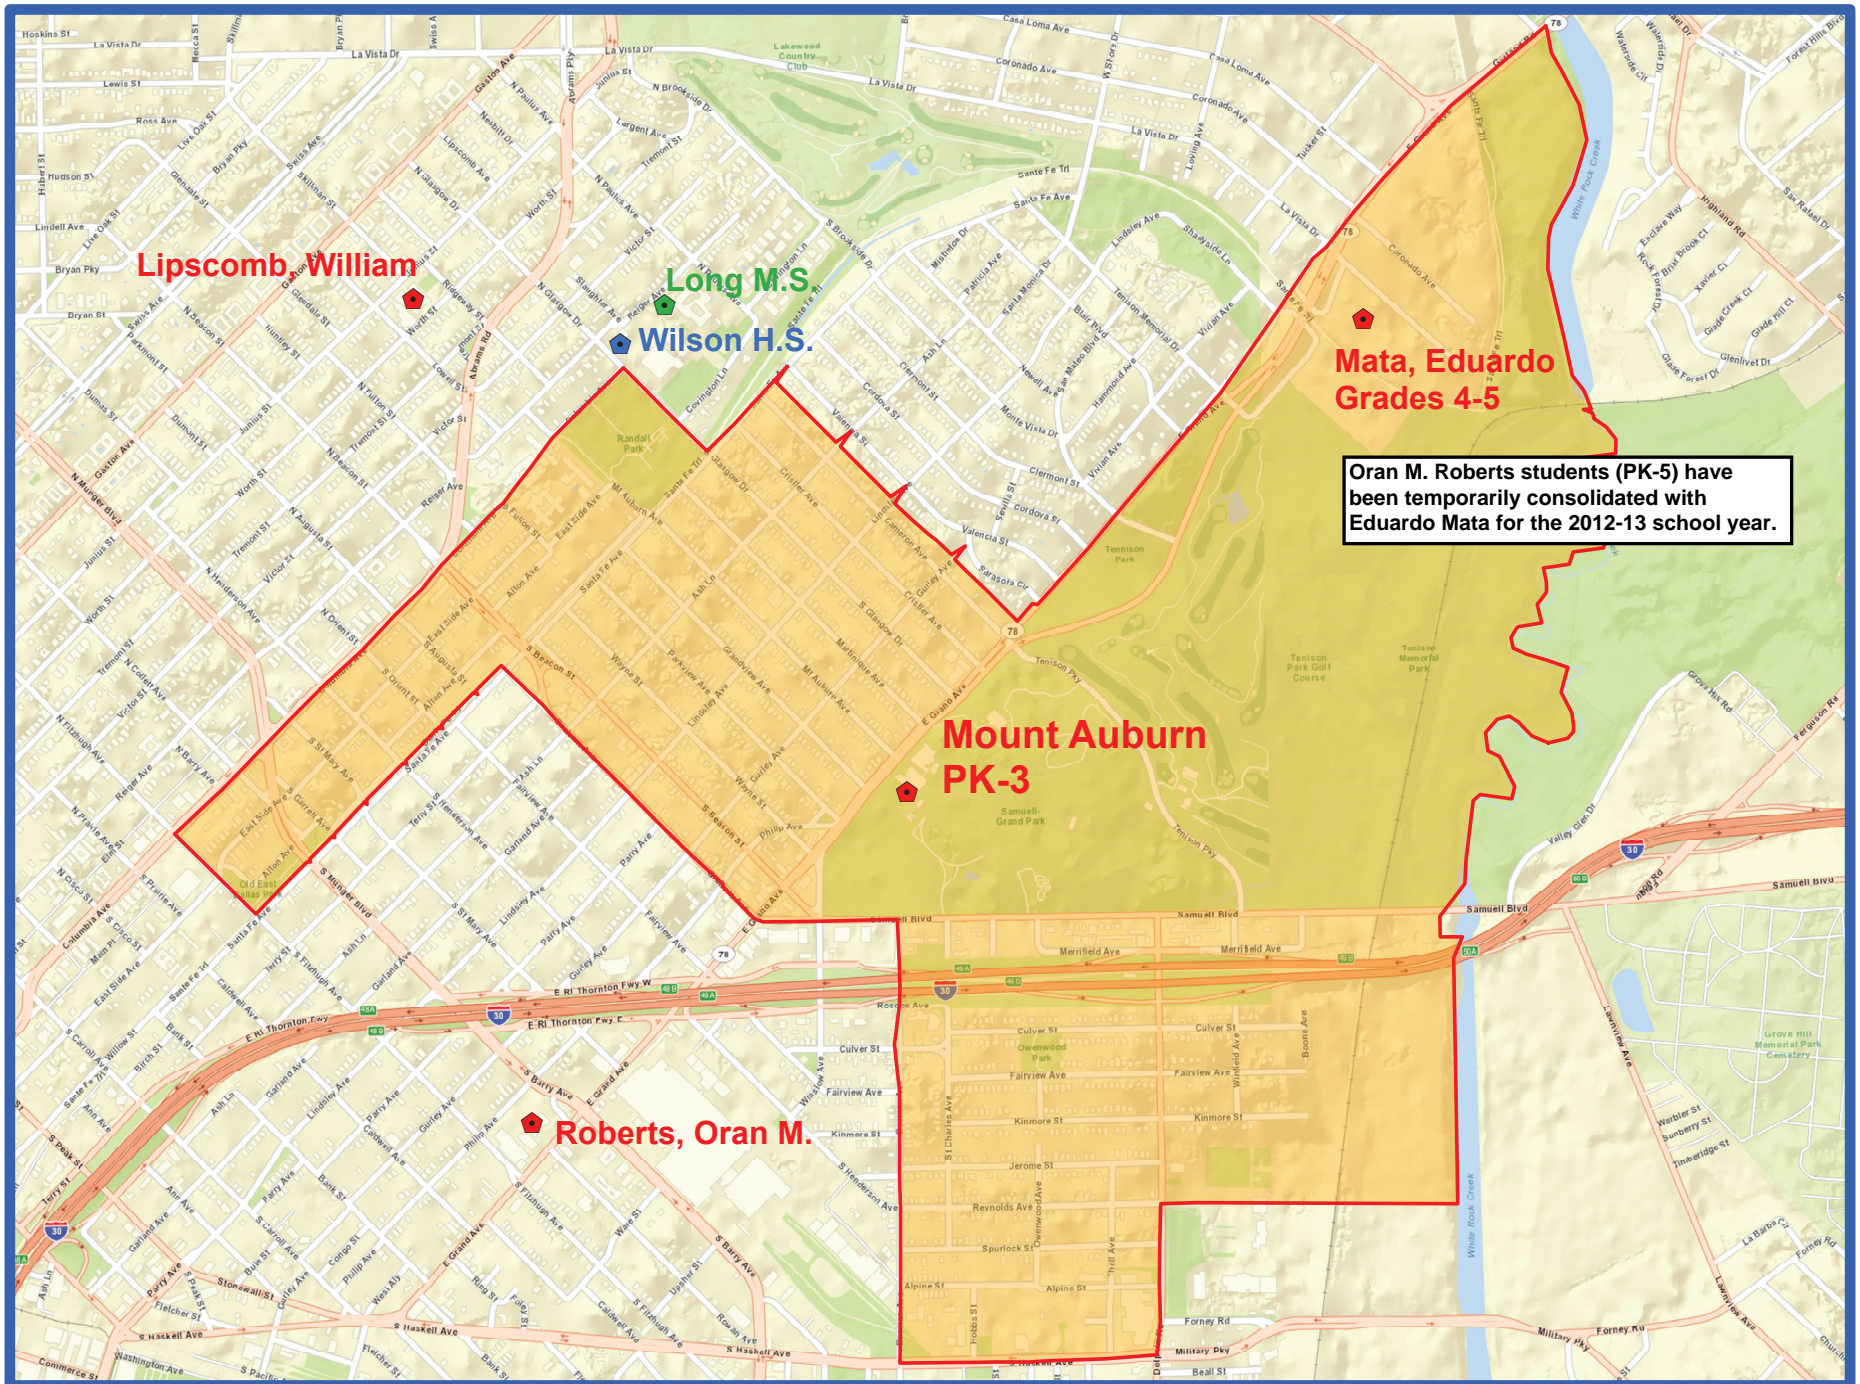

2012-13
Mount Auburn Elementary Attendance Zone
Grades PK-3

Oran M. Roberts students (PK-5) have been temporarily consolidated with Eduardo Mata for the 2012-13 school year.

Outer boundary of zones may include students living on both sides of the street.