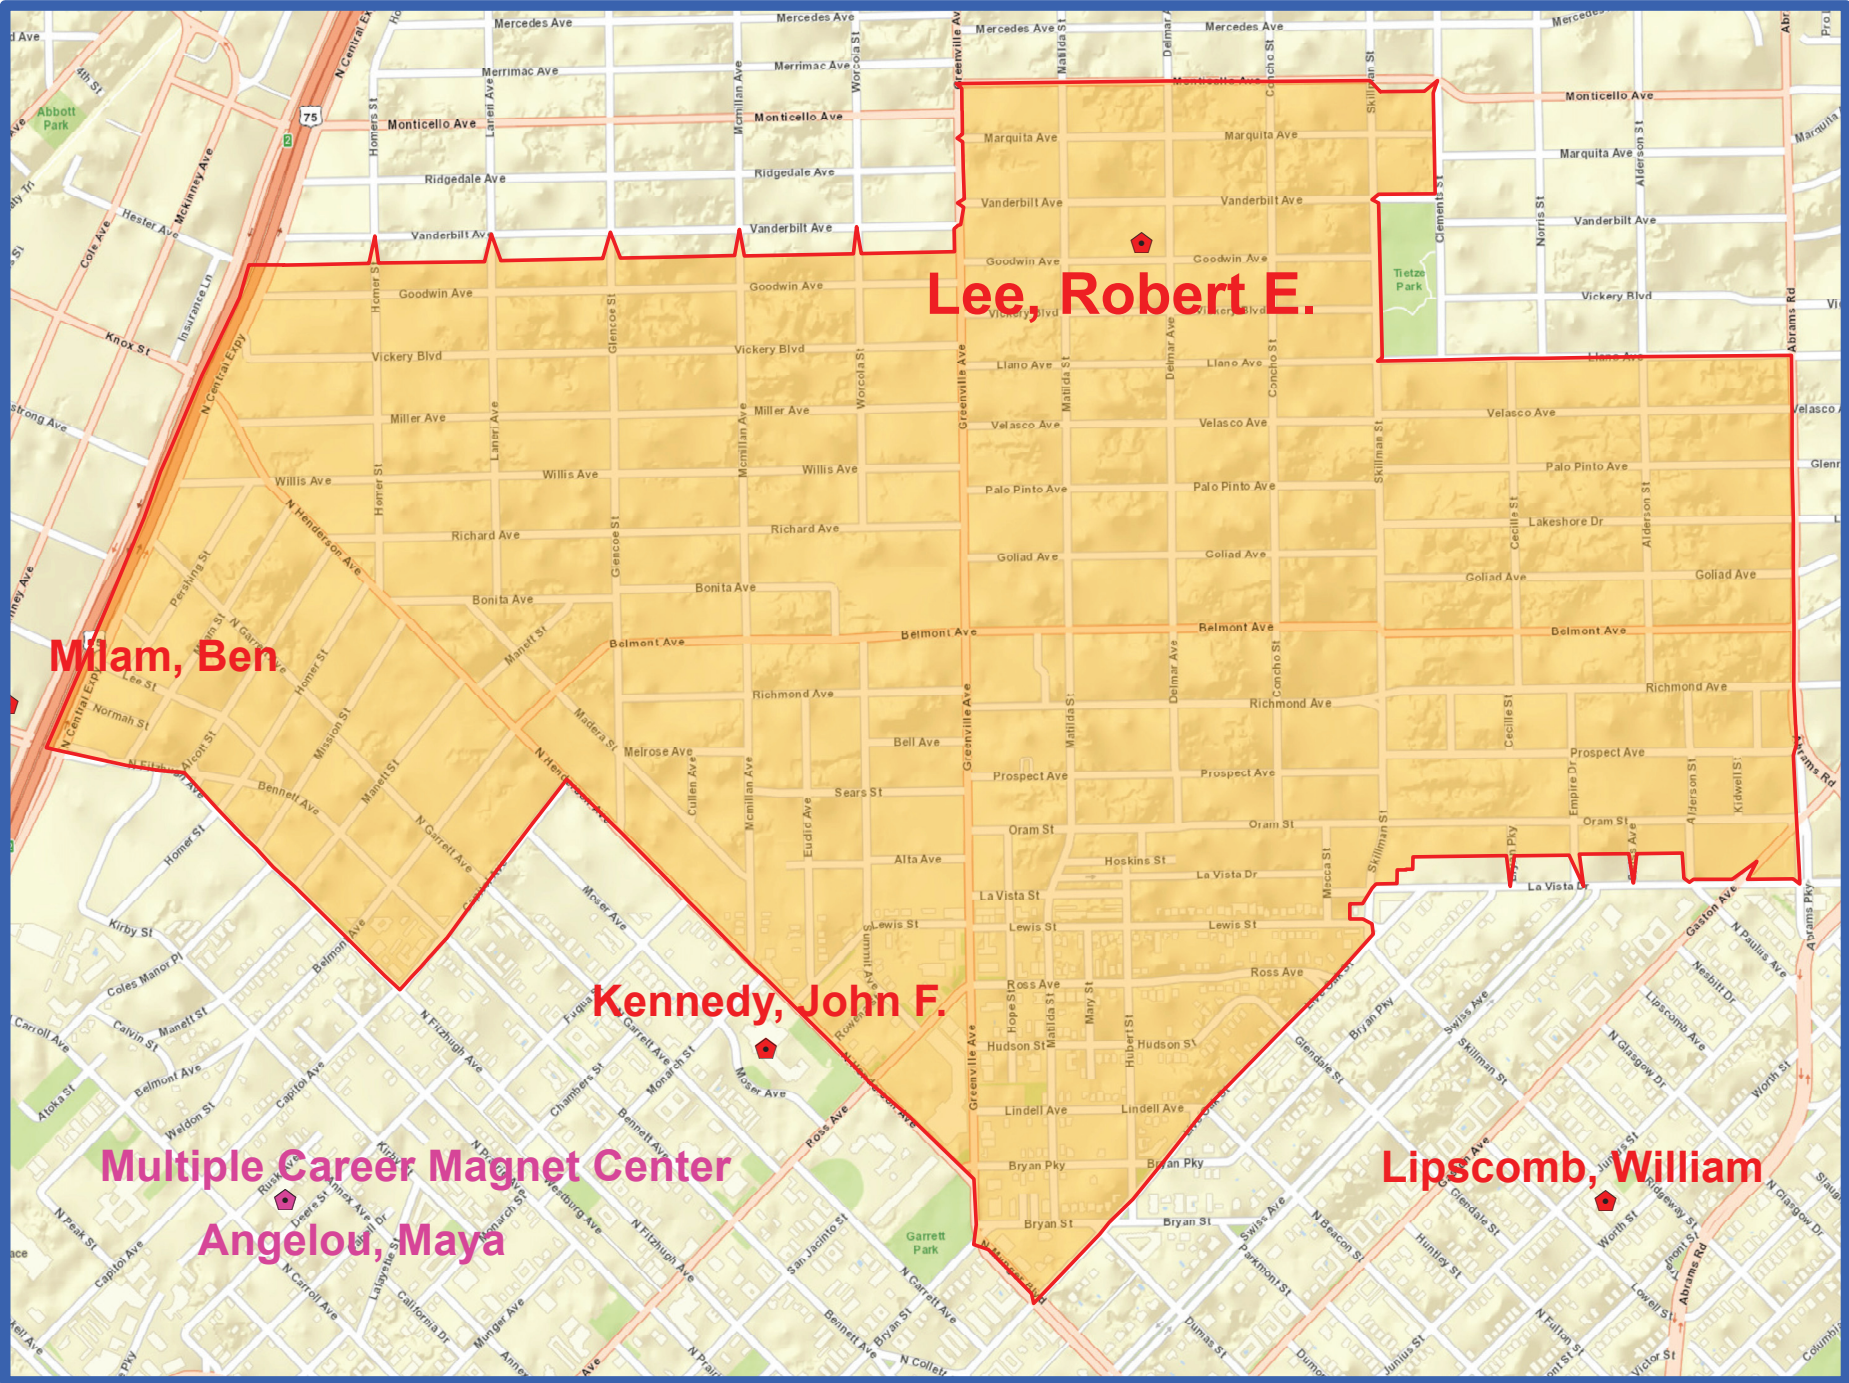

2012-13  
Robert E. Lee Elementary Attendance Zone  
Grades PK-5

Outer boundary of zones may include students living on both sides of the street.