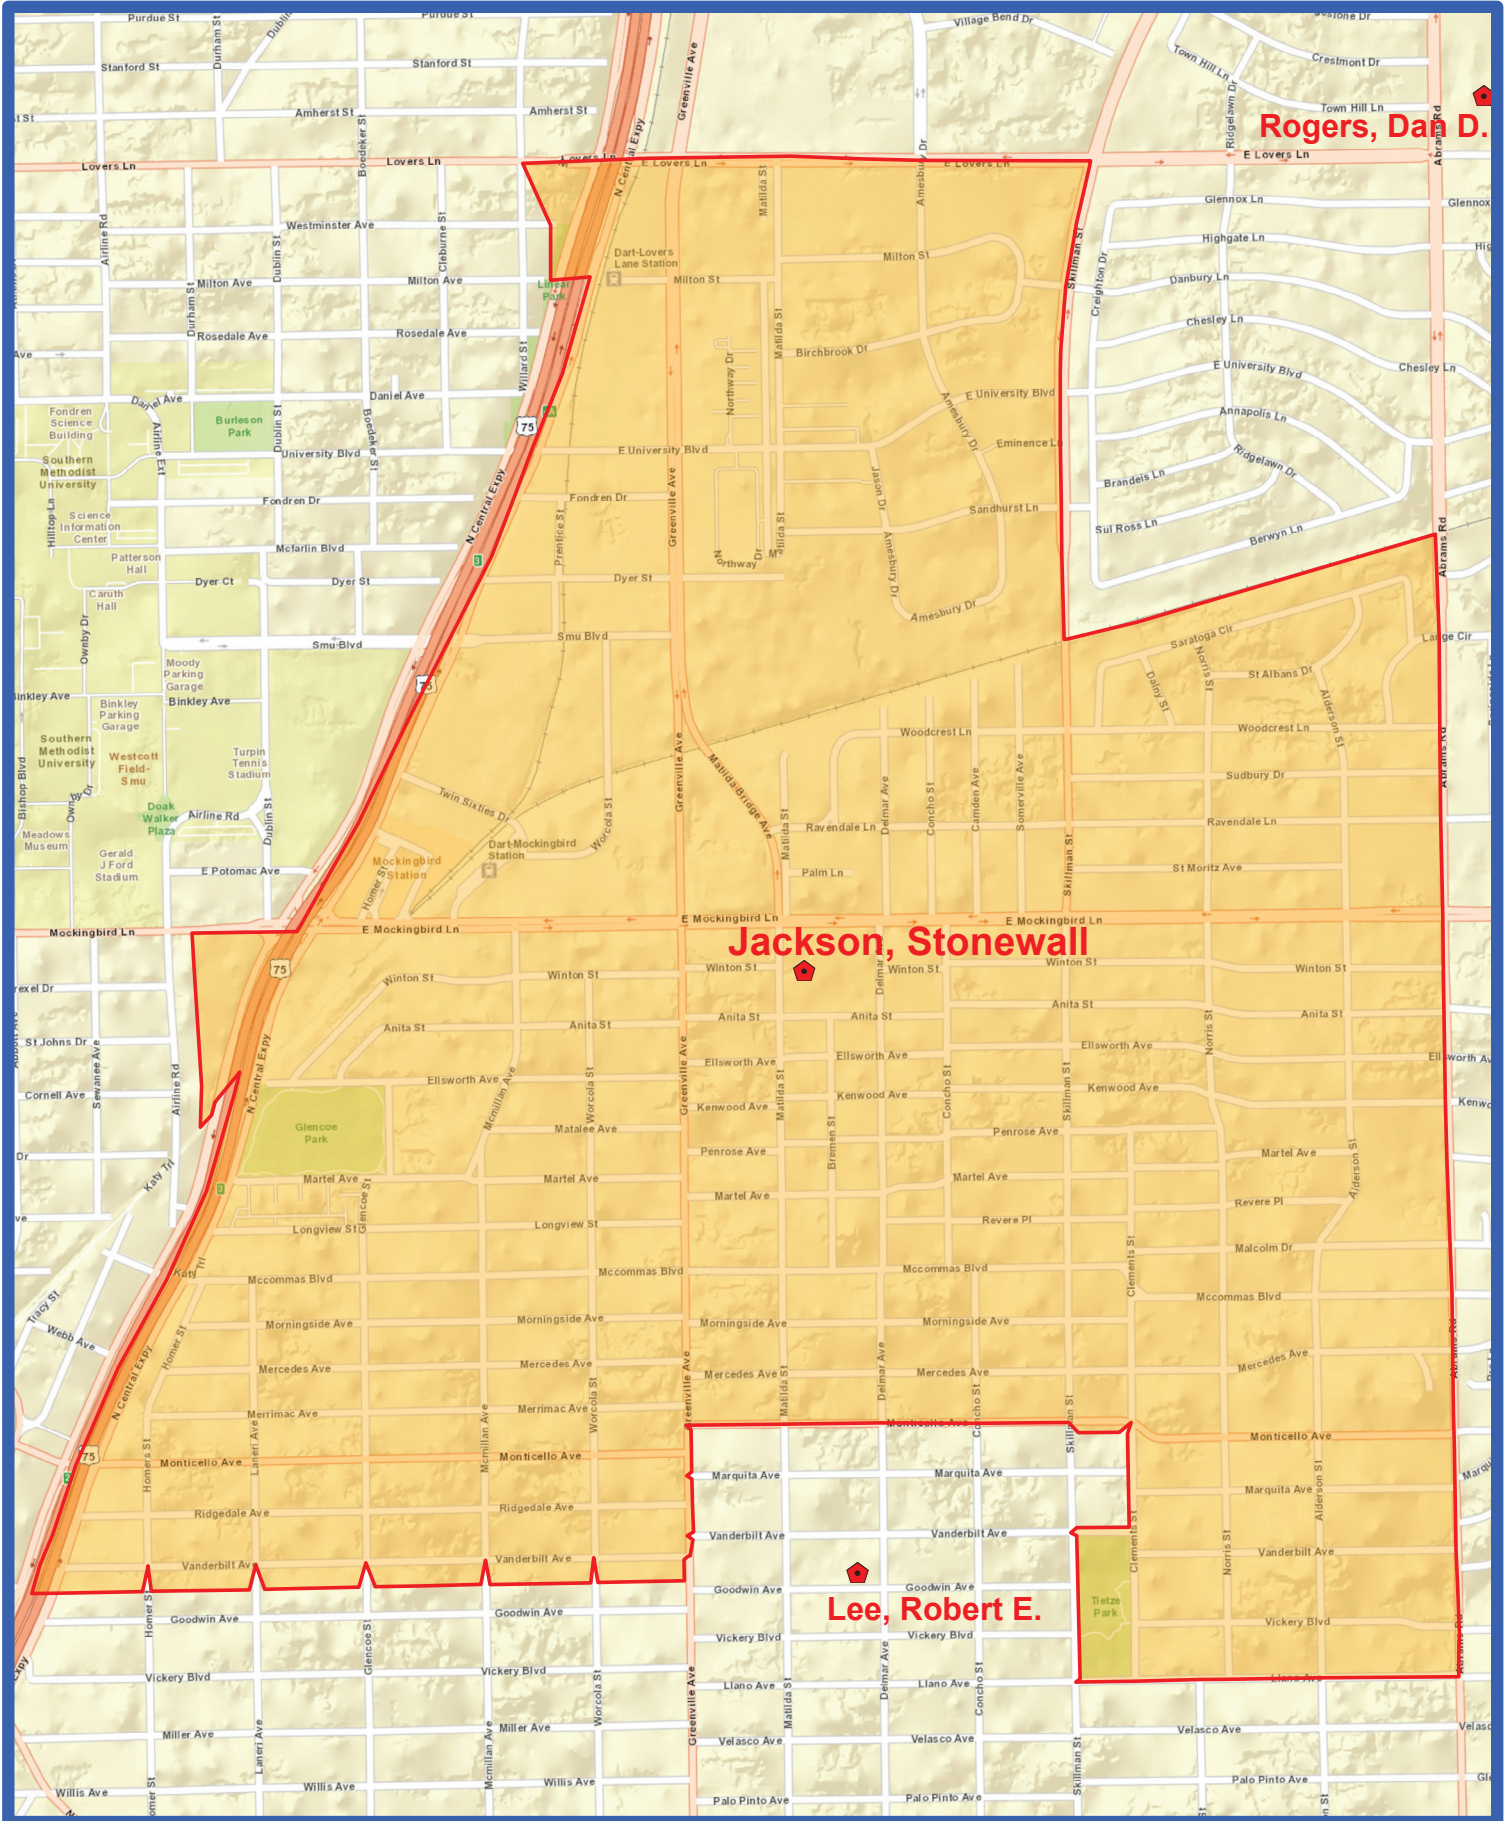

2012-13
Stonewall Jackson Elementary Attendance Zone
Grades PK-5

Outer boundary of zones may include students living on both sides of the street.