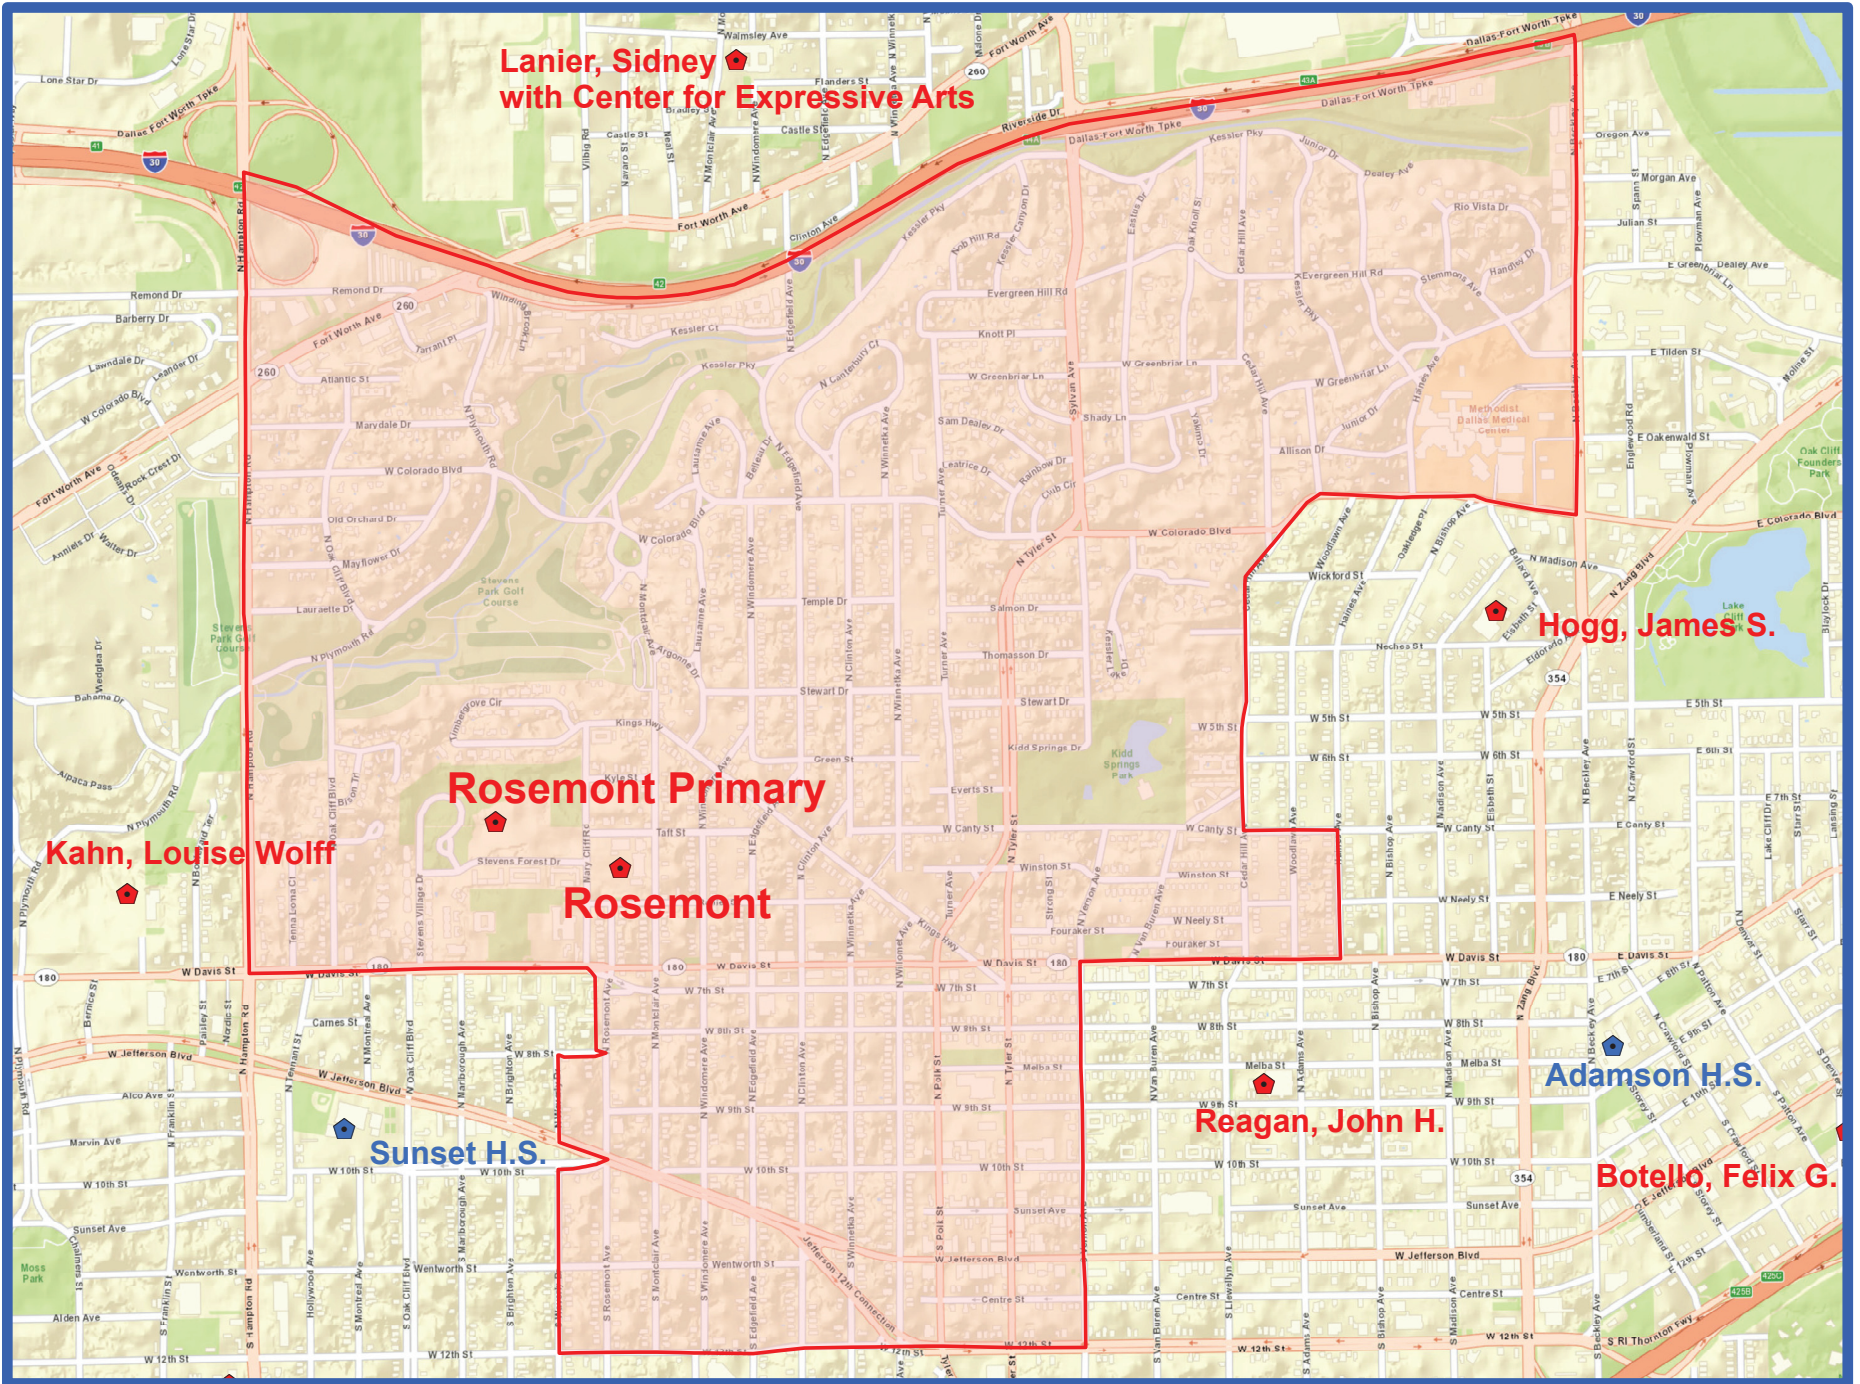

2012-13
Rosemont Primary (PK-2) - Chris V. Semos Campus and Rosemont (3-5)
Elementary Attendance Zone
Grades PK-5

Outer boundary of zones may include students living on both sides of the street.