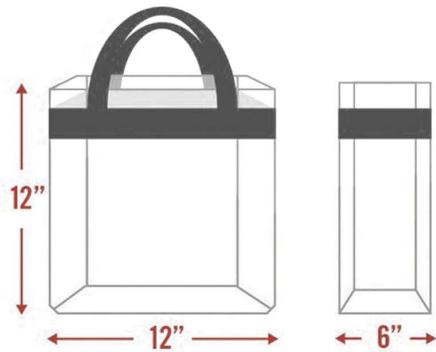

CLEAR BAG GUIDELINES

Approved ✓

Dallas ISD stadiums encourage guests not to bring bags. The following are permissible:

CLEAR TOTE

Plastic, vinyl or PVC and do not exceed 12" x 6" x 12"

PLASTIC STORAGE BAG

Clear, one (1) gallon, re-sealable

- Clear tote - plastic, vinyl or PVC bags that do not exceed 12" x 6" x 12"
- Plastic storage bag - Clear one (1) gallon, re-sealable

Prohibited

Prohibited items include, but are not limited to:

Backpack