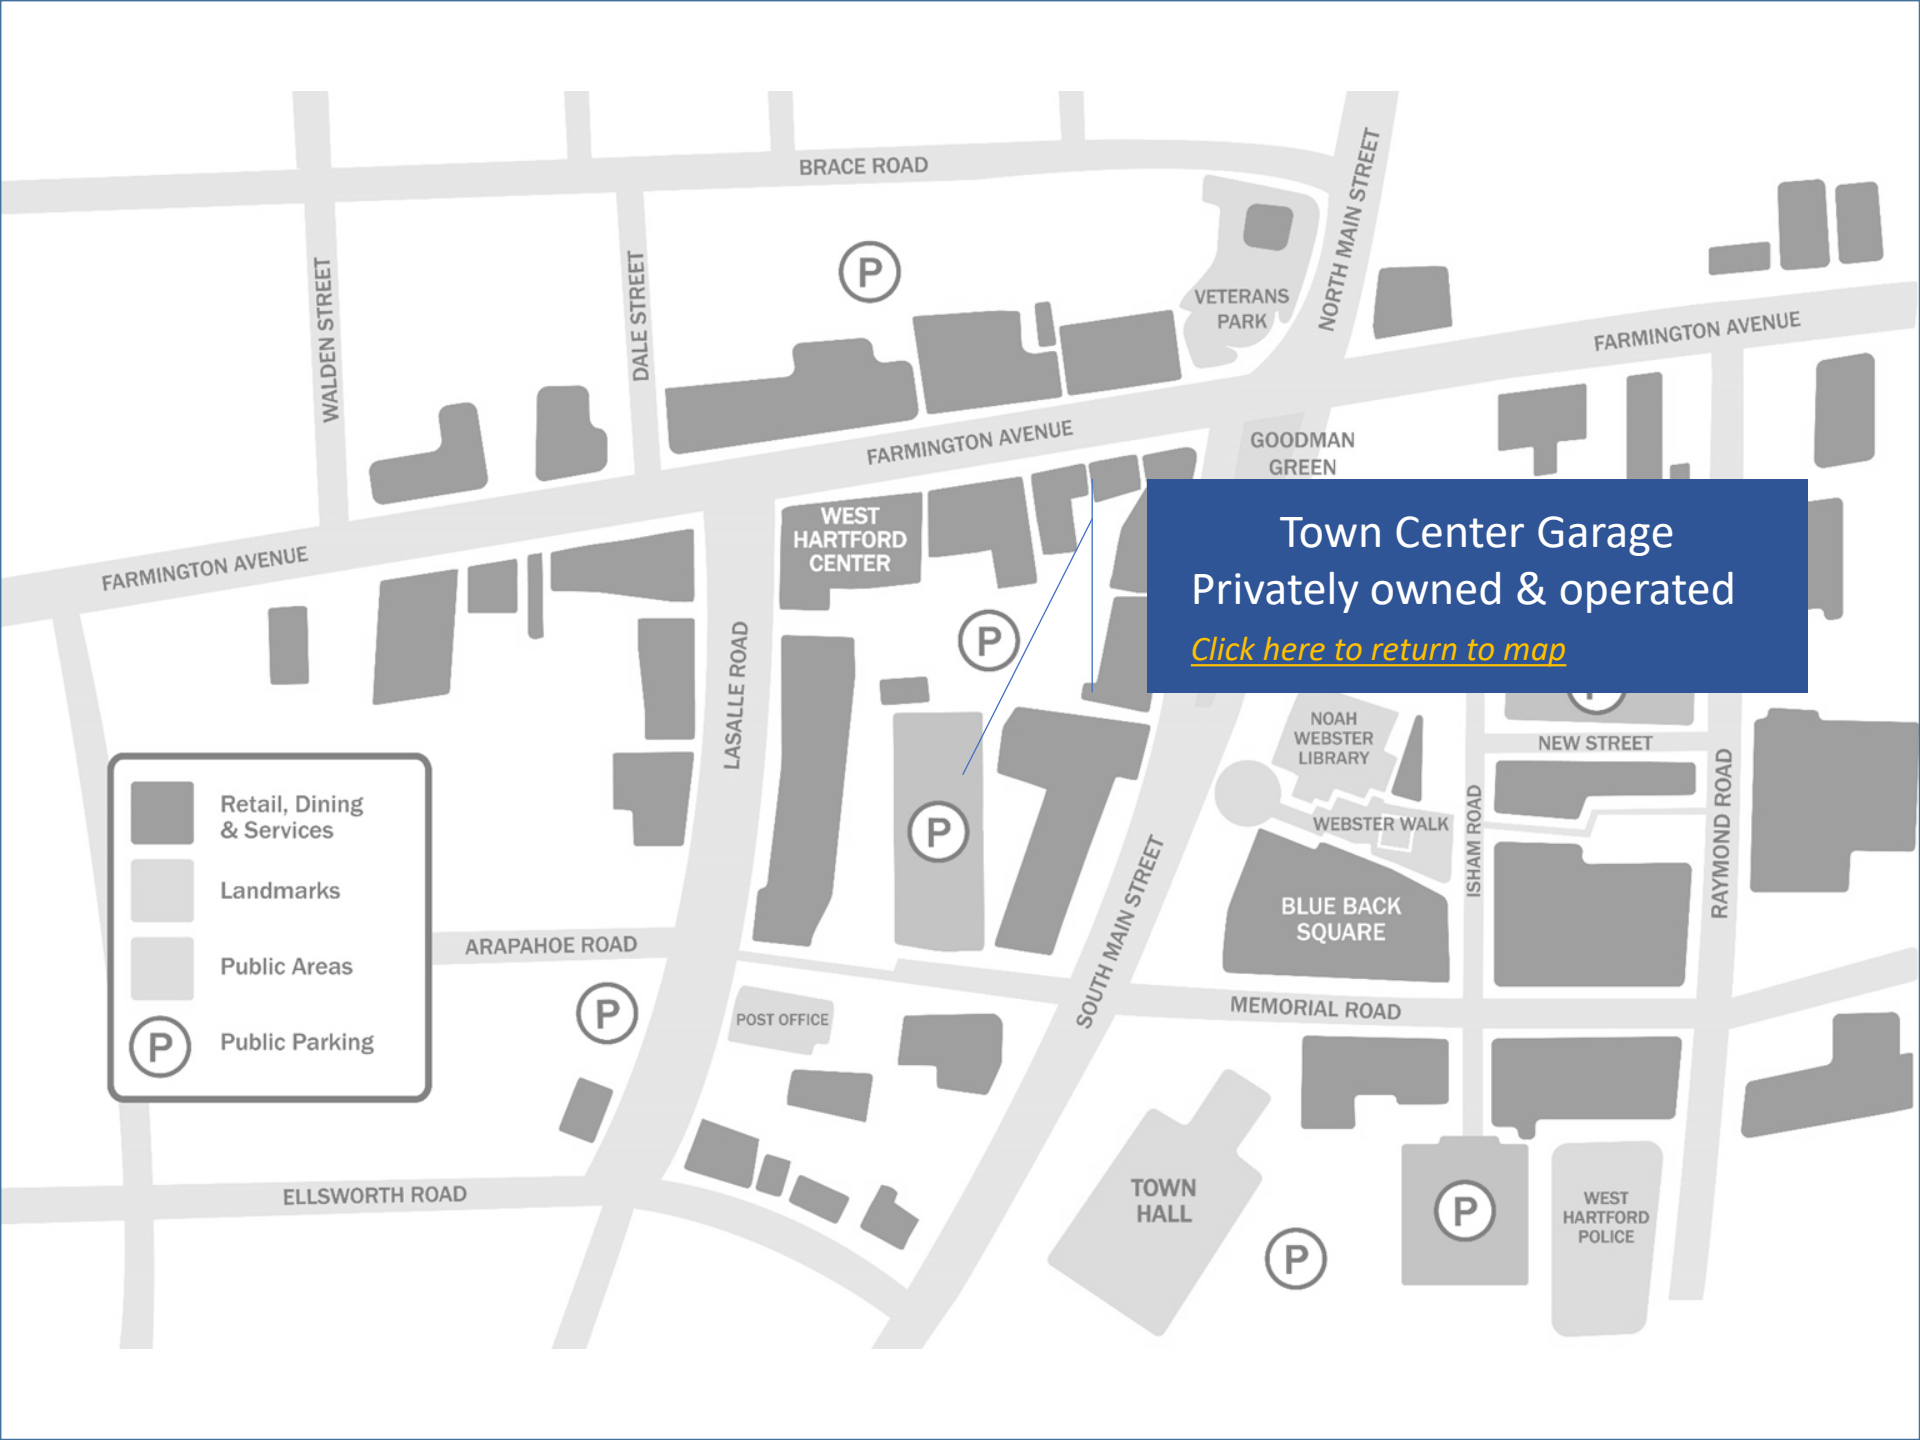

Farmington Lot

Zone: 475

Hours: Mon-Fri, 9A-2A
Sat-Sun, 11A-2A

Rate: \$1.75/hr

Accept: Coins, MC or Visa
Flowbird app
Passport app

[Click here to return to map](#)

- Retail, Dining & Services
- Landmarks
- Public Areas
- Public Parking

Town Center Garage
Privately owned & operated
[Click here to return to map](#)

- Retail, Dining & Services
- Landmarks
- Public Areas
- Public Parking

Isham Garage

Zone: 203
Hours: Daily 24/7, 2A-2A
Rate: \$1.75/hr, \$7.45/day
Accept: Coins, MC or Visa
Flowbird app
Passport app

[Click here to return to map](#)

-  Retail, Dining & Services
-  Landmarks
-  Public Areas
-  Public Parking

BRACE ROAD

WALDEN STREET

DALE STREET

SOUTH MAIN STREET

FARMINGTON AVENUE

FARMINGTON AVENUE

[Click here to return to map](#)

Raymond Rd Lot

Zone: 475

Hours: Mon-Fri, 9A-2A
Sat-Sun, 11A-2A

Rate: \$1.75/hr

Accept: Coins, MC or Visa
Flowbird app
Passport app

[Click here to return to map](#)

-  Retail, Dining & Services
-  Landmarks
-  Public Areas
-  Public Parking