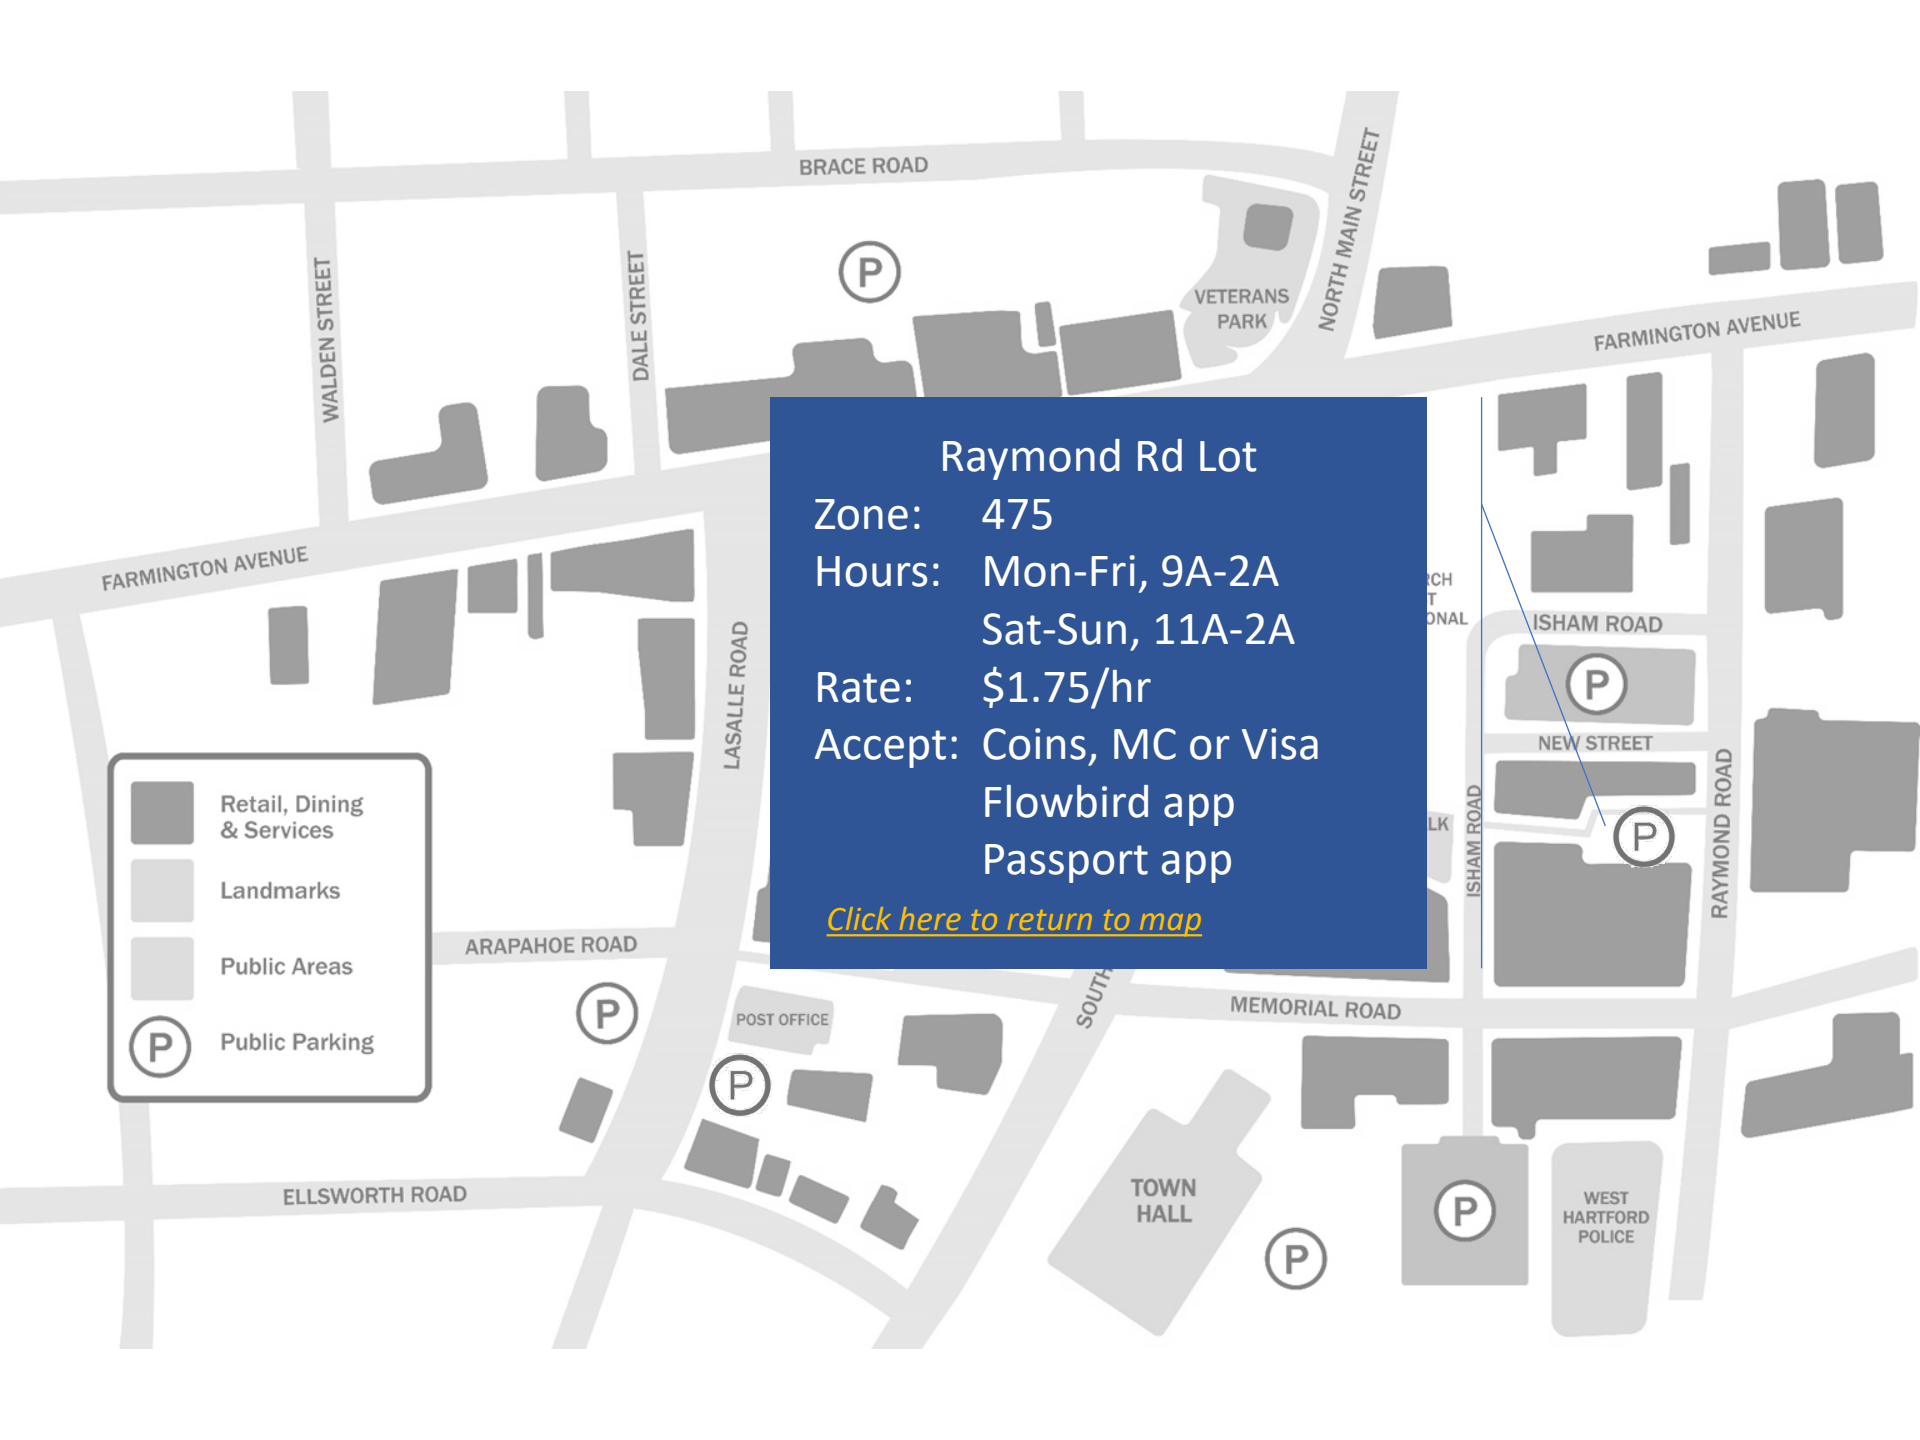

[Click here to return to map](#)

-  Retail, Dining & Services
-  Landmarks
-  Public Areas
-  Public Parking

Brace Lot

Zone: 475

Hours: Mon-Fri, 9A-2A
Sat-Sun, 11A-2A

Rate: \$1.75/hr

Accept: Coins, MC or Visa
Flowbird app
Passport app

-  Retail, Dining & Services
-  Landmarks
-  Public Areas
-  Public Parking

Town Hall Lot

Zone: 475

Hours: Mon-Fri, 9A-2A
Sat-Sun, 11A-2A

Rate: \$1.75/hr

Accept: Flowbird app
Passport app

[Click here to return to map](#)

	Retail, Dining & Services
	Landmarks
	Public Areas
	Public Parking

102 LaSalle Lot

Zone: 102

Hours: Mon-Fri, 5P-2A

Sat, 2P-2A; Sun 11A-2A

Rate: \$1.75/hr

Accept: Flowbird app

Passport app

[Click here to return to map](#)

Raymond Rd Lot

Zone: 475

Hours: Mon-Fri, 9A-2A
Sat-Sun, 11A-2A

Rate: \$1.75/hr

Accept: Coins, MC or Visa
Flowbird app
Passport app

[Click here to return to map](#)

-  Retail, Dining & Services
-  Landmarks
-  Public Areas
-  Public Parking