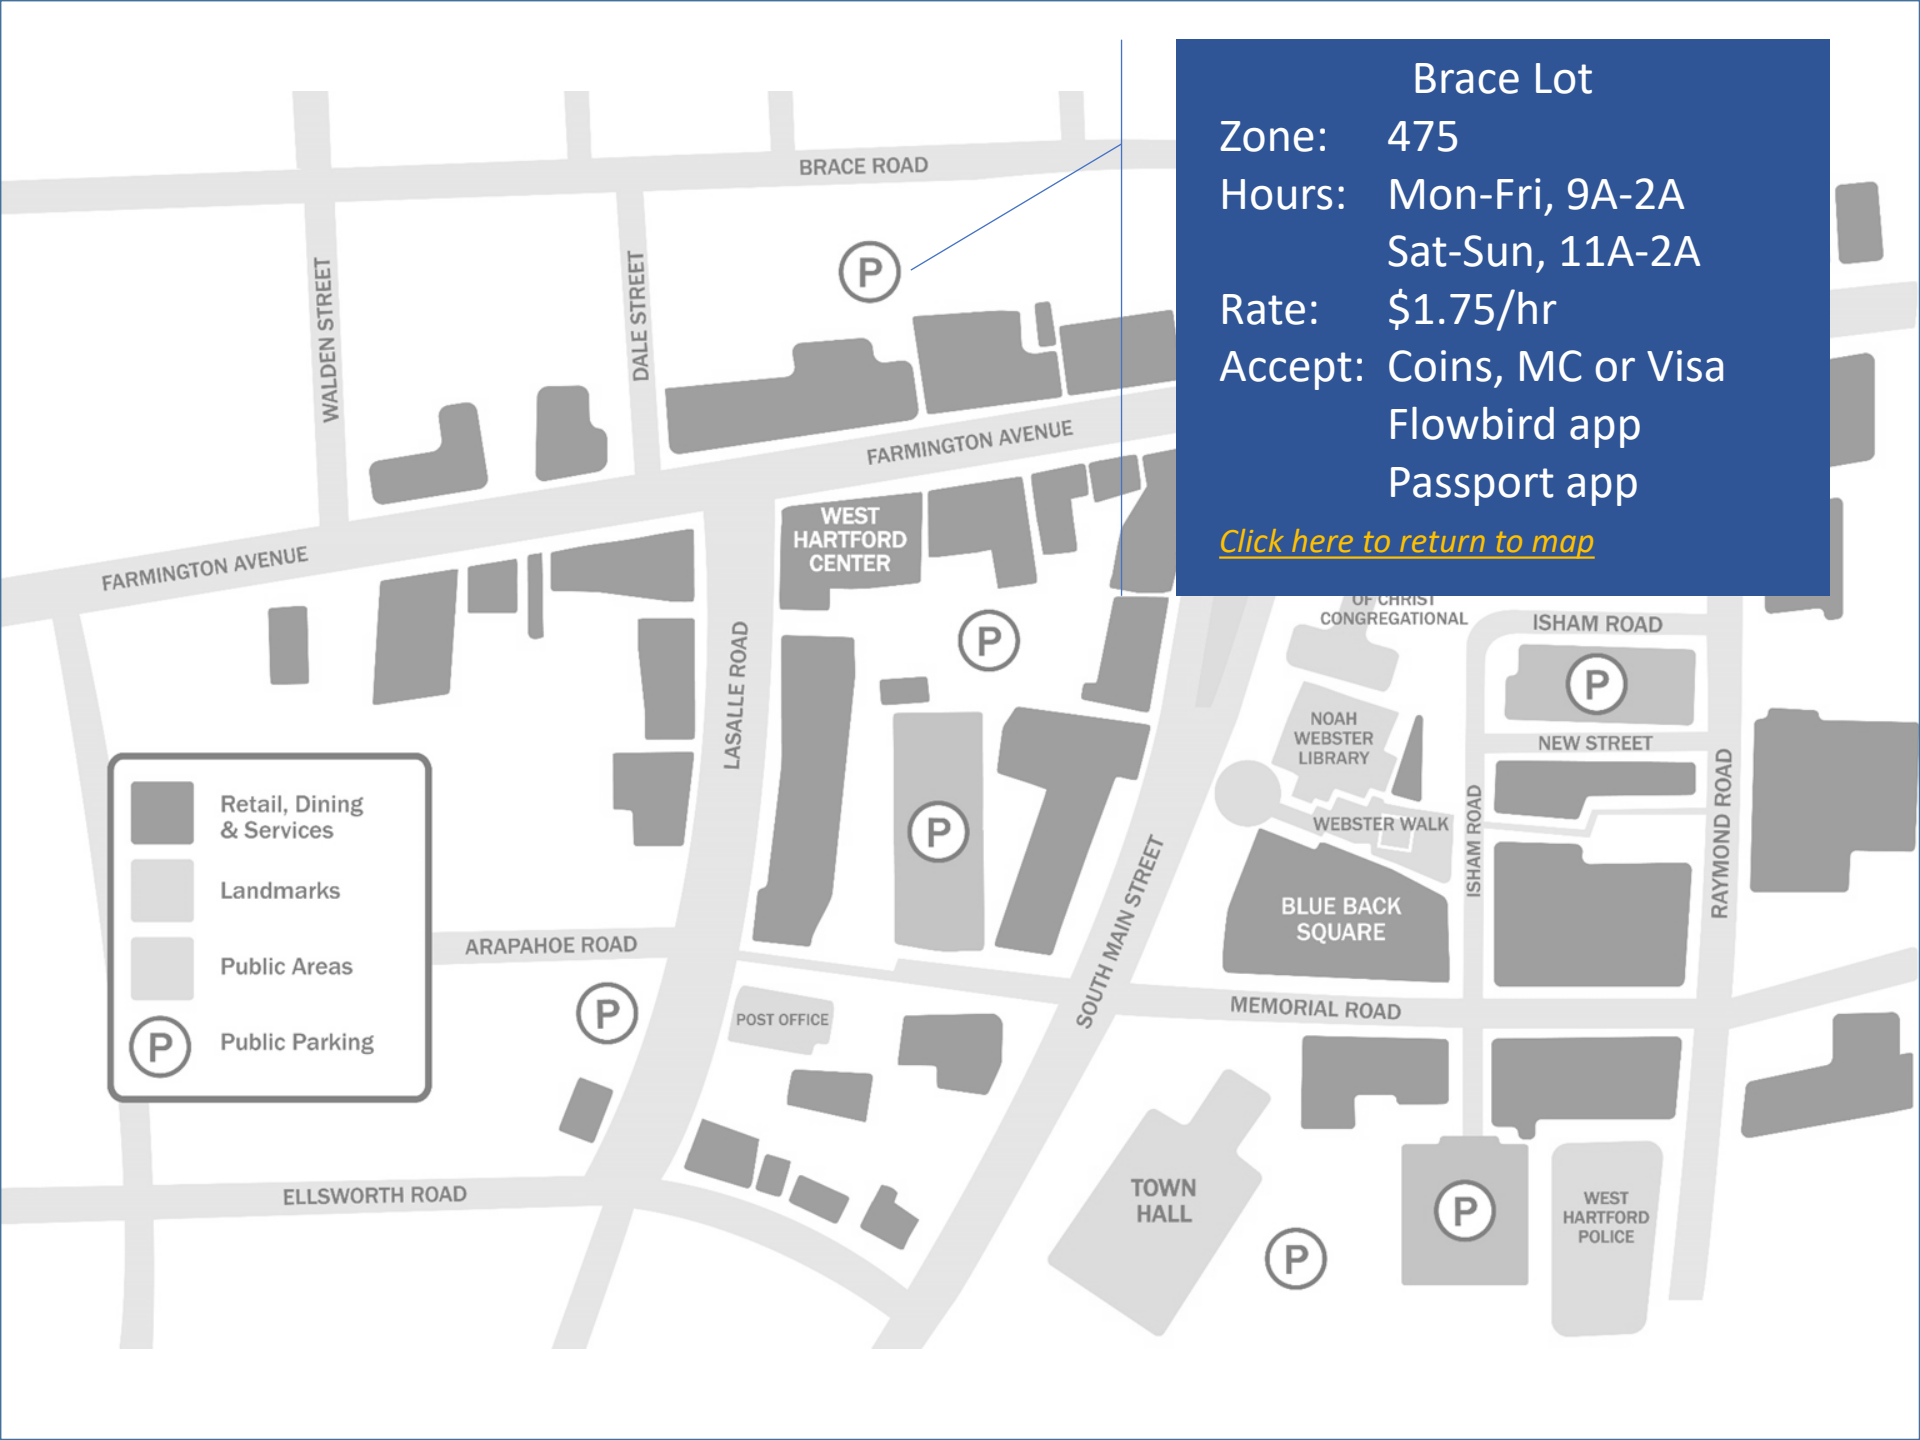

[Click here to return to map](#)

-  Retail, Dining & Services
-  Landmarks
-  Public Areas
-  Public Parking

Brace Lot

Zone: 475

Hours: Mon-Fri, 9A-2A
Sat-Sun, 11A-2A

Rate: \$1.75/hr

Accept: Coins, MC or Visa
Flowbird app
Passport app

-  Retail, Dining & Services
-  Landmarks
-  Public Areas
-  Public Parking

Town Hall Lot

Zone: 475

Hours: Mon-Fri, 9A-2A
Sat-Sun, 11A-2A

Rate: \$1.75/hr

Accept: Flowbird app
Passport app

[Click here to return to map](#)

Noah Webster Library
Loc: 20 S Main St
Hours: Mon-Thu, 10A-9P
Fri-Sat, 10A-5P
Sun, 1P-5P (Oct-May)
[Click here to return to map](#)

-  Retail, Dining & Services
-  Landmarks
-  Public Areas
-  Public Parking

[Click here to return to map](#)

Raymond Rd Lot

Zone: 475

Hours: Mon-Fri, 9A-2A
Sat-Sun, 11A-2A

Rate: \$1.75/hr

Accept: Coins, MC or Visa
Flowbird app
Passport app

[Click here to return to map](#)

-  Retail, Dining & Services
-  Landmarks
-  Public Areas
-  Public Parking