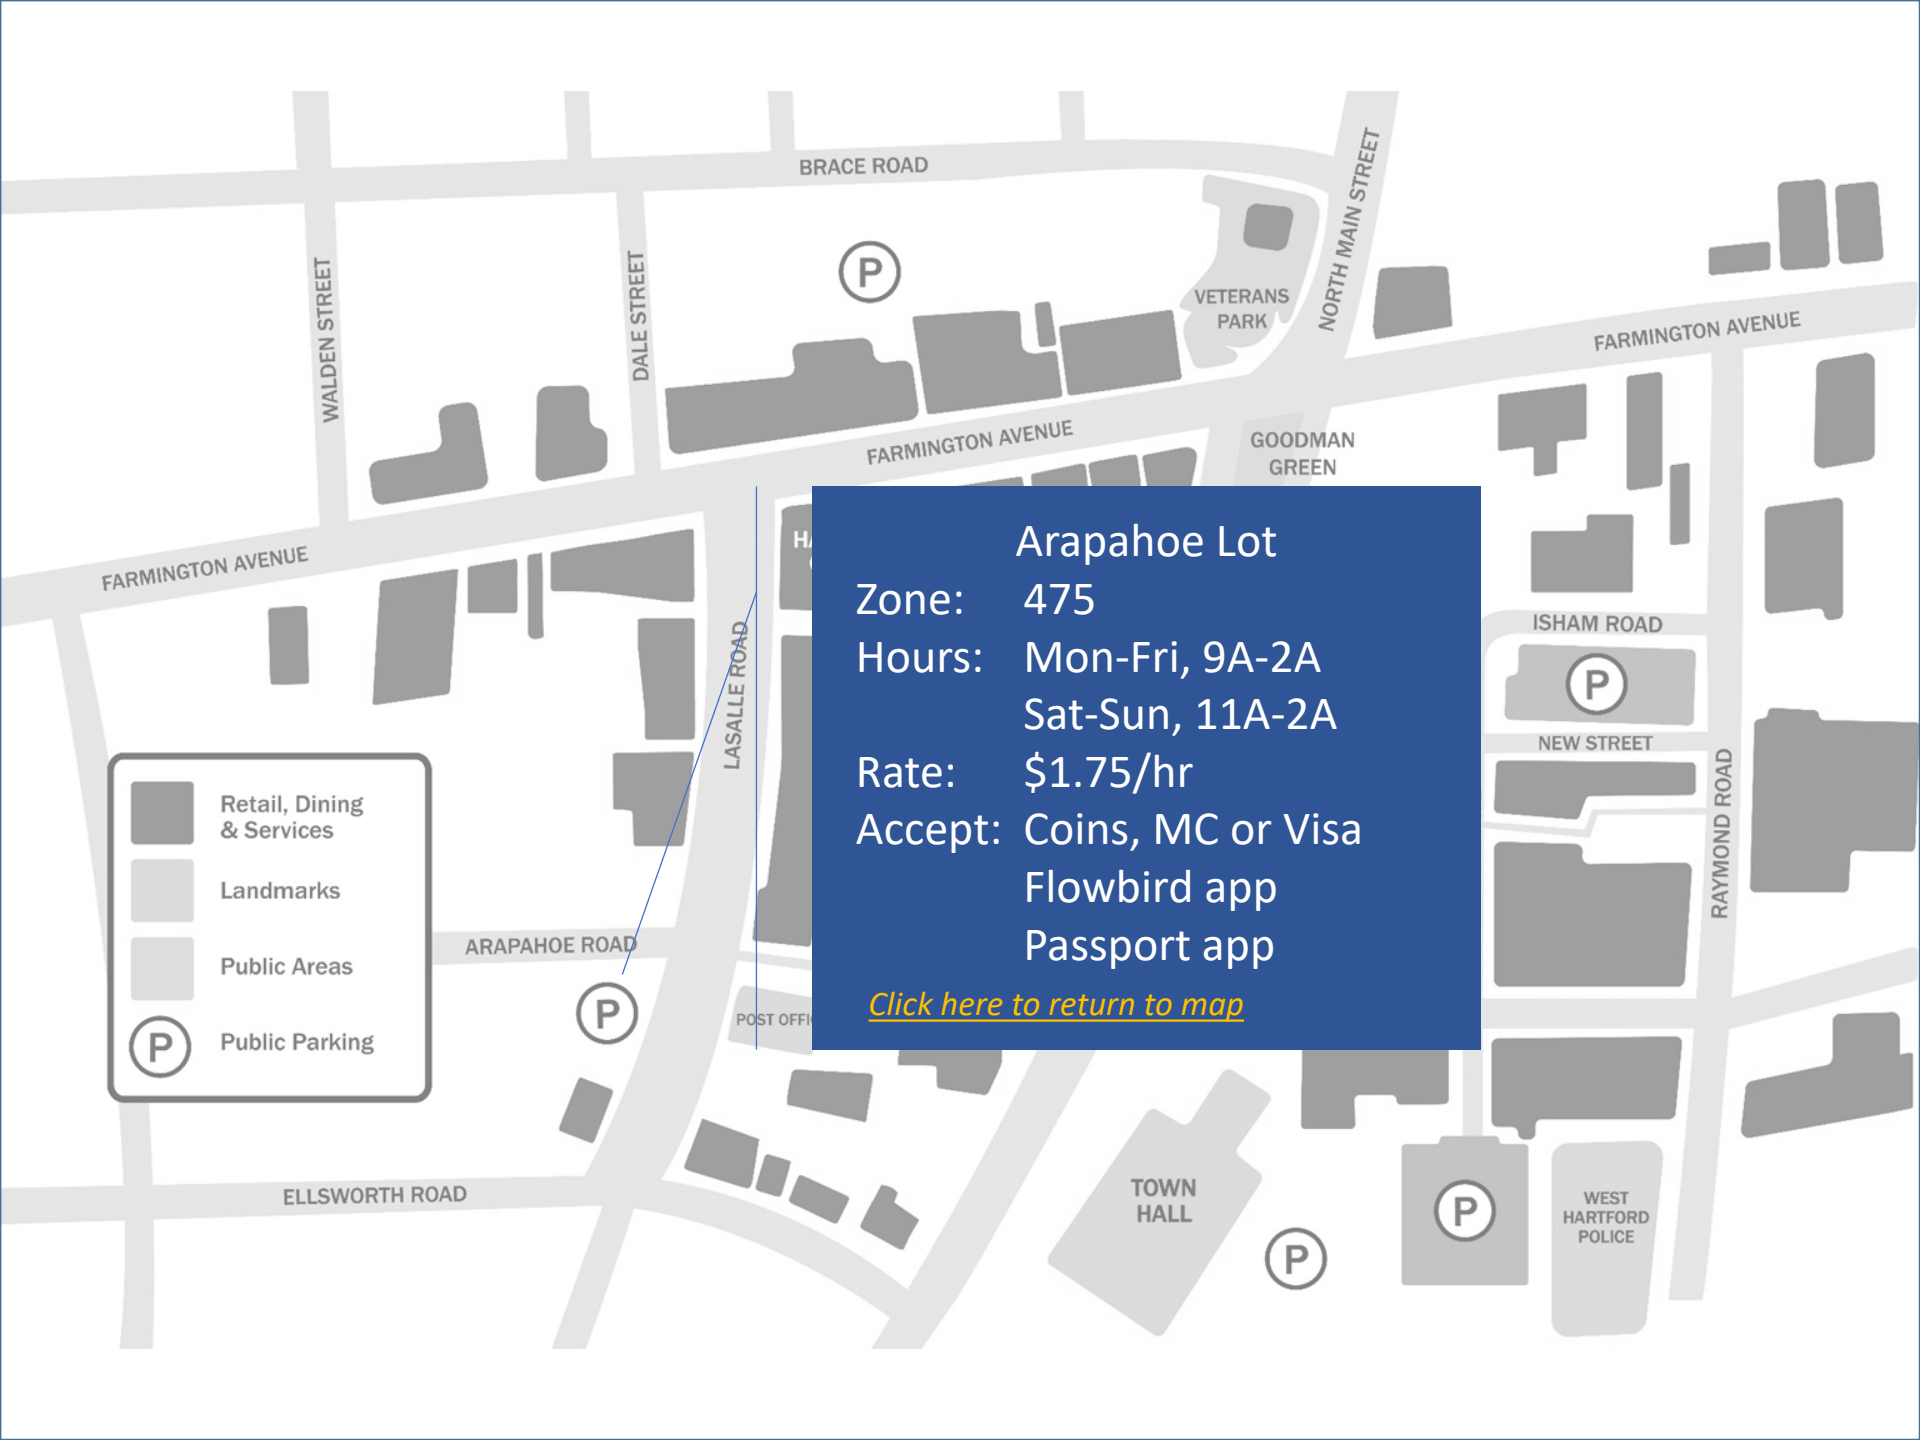

Click on each landmark for information

	Retail, Dining & Services
	Landmarks
	Public Areas
	Public Parking

Arapahoe Lot

Zone: 475
Hours: Mon-Fri, 9A-2A
Sat-Sun, 11A-2A
Rate: \$1.75/hr
Accept: Coins, MC or Visa
Flowbird app
Passport app

[Click here to return to map](#)

-  Retail, Dining & Services
-  Landmarks
-  Public Areas
-  Public Parking

Brace Lot

Zone: 475

Hours: Mon-Fri, 9A-2A
Sat-Sun, 11A-2A

Rate: \$1.75/hr

Accept: Coins, MC or Visa
Flowbird app
Passport app

Noah Webster Library
Loc: 20 S Main St
Hours: Mon-Thu, 10A-9P
Fri-Sat, 10A-5P
Sun, 1P-5P (Oct-May)
[Click here to return to map](#)

-  Retail, Dining & Services
-  Landmarks
-  Public Areas
-  Public Parking

[Click here to return to map](#)

Raymond Rd Lot

Zone: 475

Hours: Mon-Fri, 9A-2A
Sat-Sun, 11A-2A

Rate: \$1.75/hr

Accept: Coins, MC or Visa
Flowbird app
Passport app

[Click here to return to map](#)

-  Retail, Dining & Services
-  Landmarks
-  Public Areas
-  Public Parking