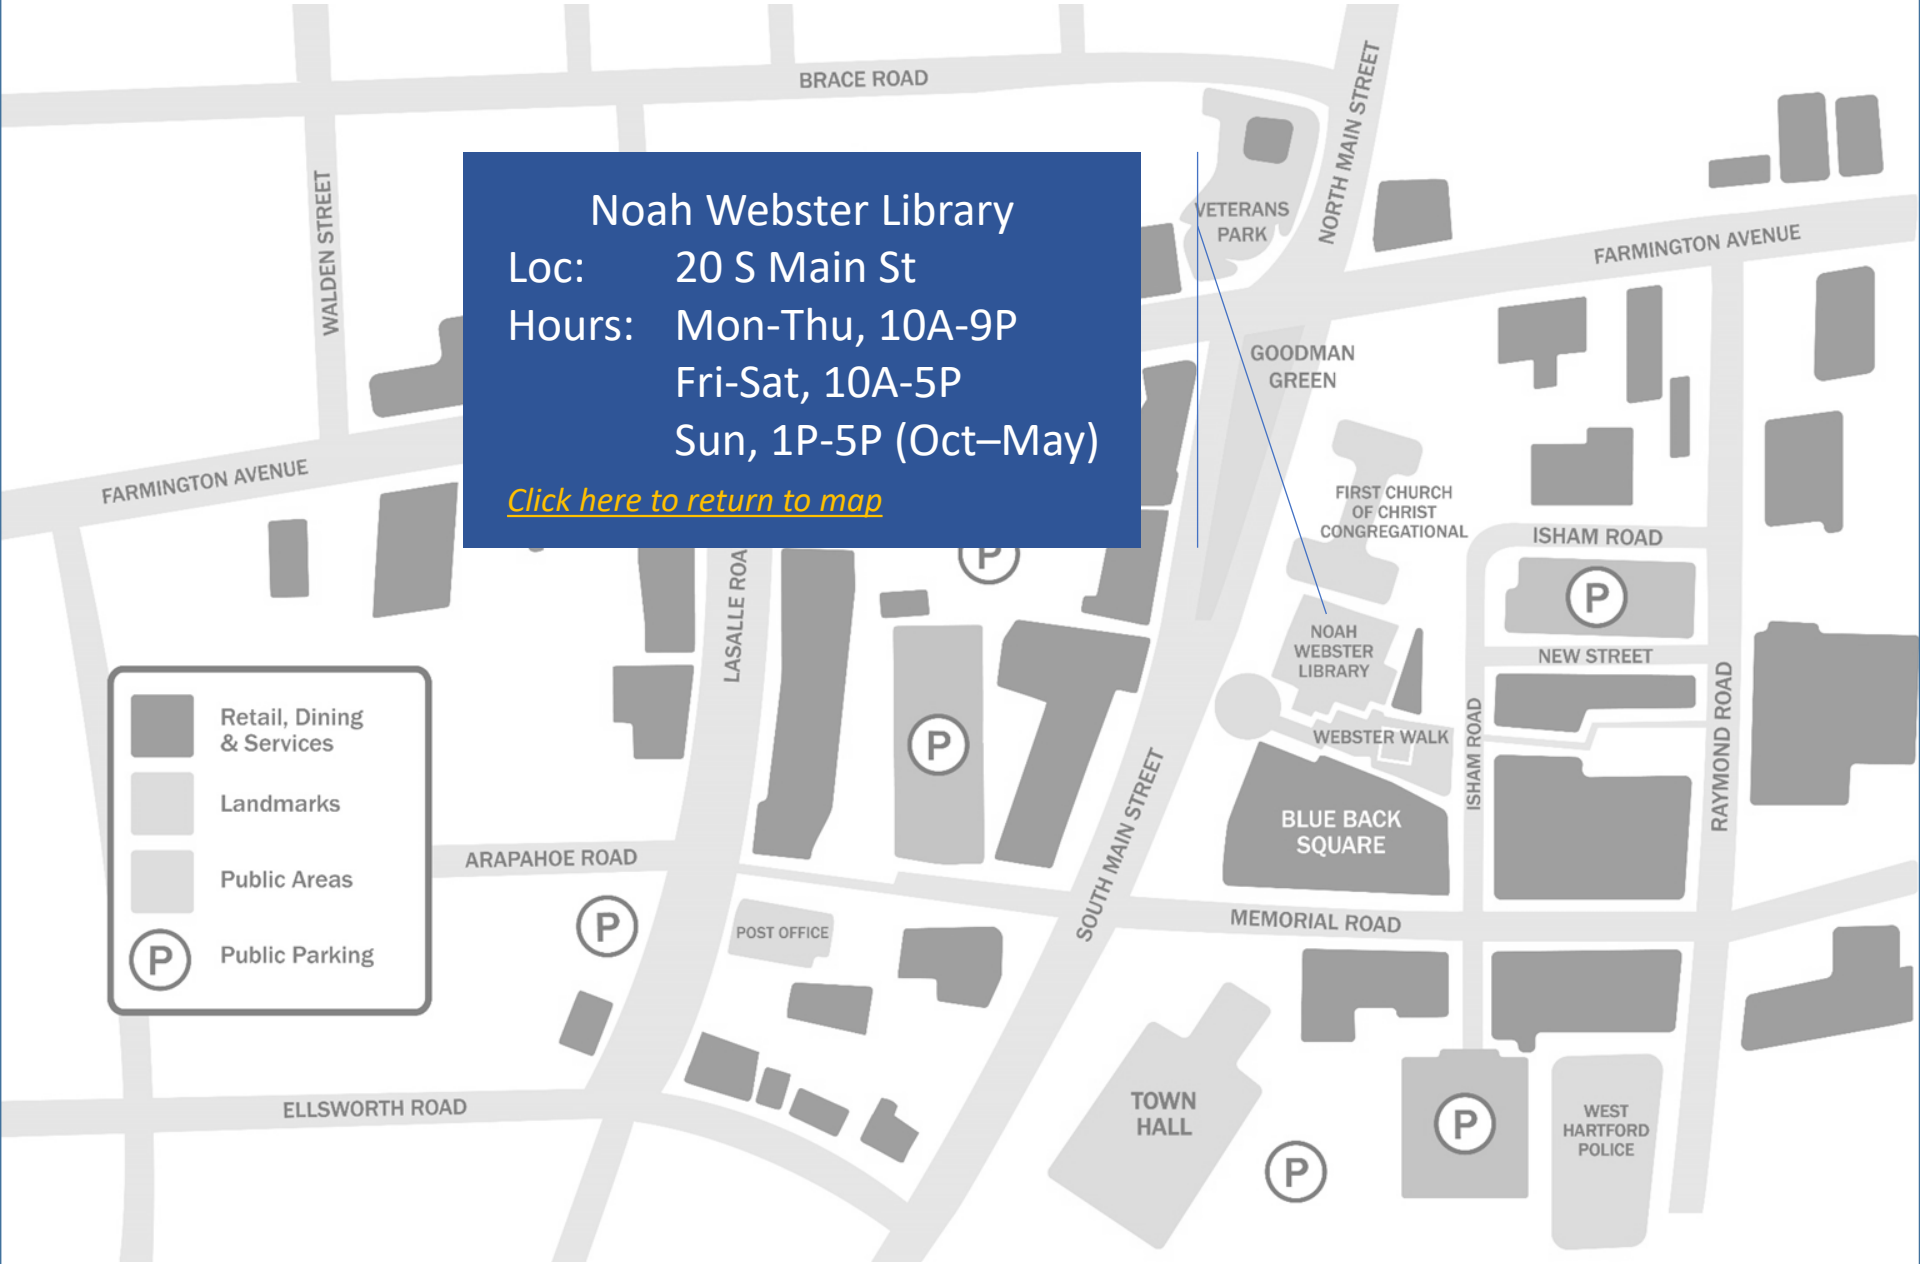

-  Retail, Dining & Services
-  Landmarks
-  Public Areas
-  Public Parking

Town Hall Lot

Zone: 475

Hours: Mon-Fri, 9A-2A
Sat-Sun, 11A-2A

Rate: \$1.75/hr

Accept: Flowbird app
Passport app

[Click here to return to map](#)

 Retail, Dining & Services

 Landmarks

 Public Areas

 Public Parking

West Hartford Police
103 Raymond Rd
[Click here to return to map](#)

- Retail, Dining & Services
- Landmarks
- Public Areas
- Public Parking

Noah Webster Library
Loc: 20 S Main St
Hours: Mon-Thu, 10A-9P
Fri-Sat, 10A-5P
Sun, 1P-5P (Oct-May)
[Click here to return to map](#)

-  Retail, Dining & Services
-  Landmarks
-  Public Areas
-  Public Parking

[Click here to return to map](#)

Raymond Rd Lot

Zone: 475

Hours: Mon-Fri, 9A-2A
Sat-Sun, 11A-2A

Rate: \$1.75/hr

Accept: Coins, MC or Visa
Flowbird app
Passport app

[Click here to return to map](#)

-  Retail, Dining & Services
-  Landmarks
-  Public Areas
-  Public Parking