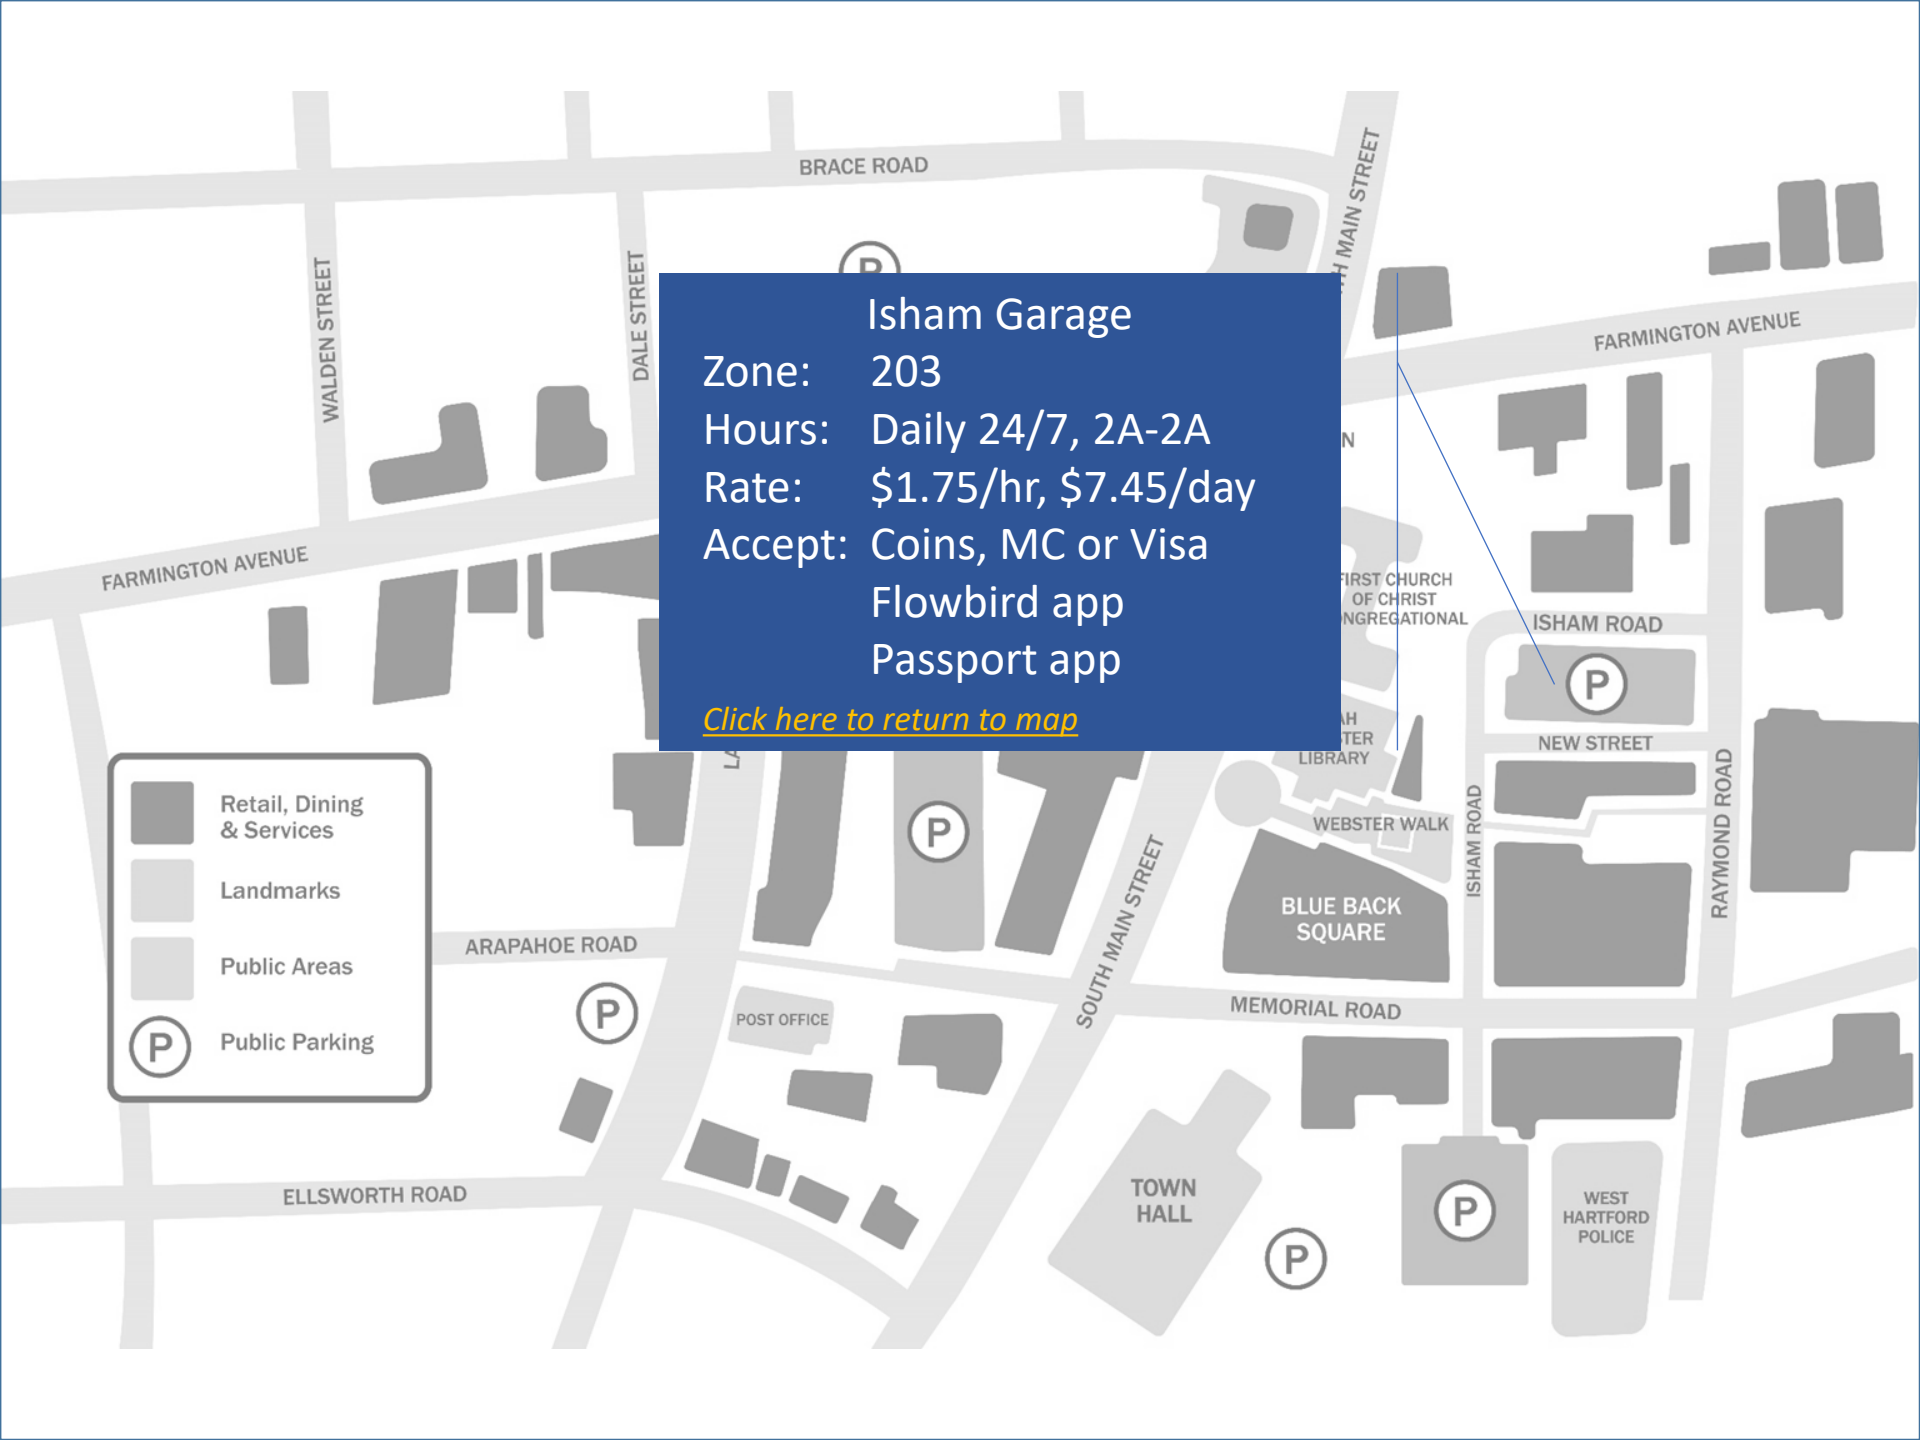

Isham Garage

Zone: 203
Hours: Daily 24/7, 2A-2A
Rate: $1.75/hr, $7.45/day
Accept: Coins, MC or Visa
Flowbird app
Passport app

[Click here to return to map](#)

- Retail, Dining & Services
- Landmarks
- Public Areas
- Public Parking

BRACE ROAD

WALDEN STREET

DALE STREET

SOUTH MAIN STREET

FARMINGTON AVENUE

FARMINGTON AVENUE

FIRST CHURCH OF CHRIST
OF CHRIST
INGREGATIONAL

ISHAM ROAD

NEW STREET

RAYMOND ROAD

WEBSTER WALK

BLUE BACK
SQUARE

ARAPAHOE ROAD

SOUTH MAIN STREET

MEMORIAL ROAD

POST OFFICE

TOWN HALL

WEST HARTFORD
POLICE

ELLSWORTH ROAD