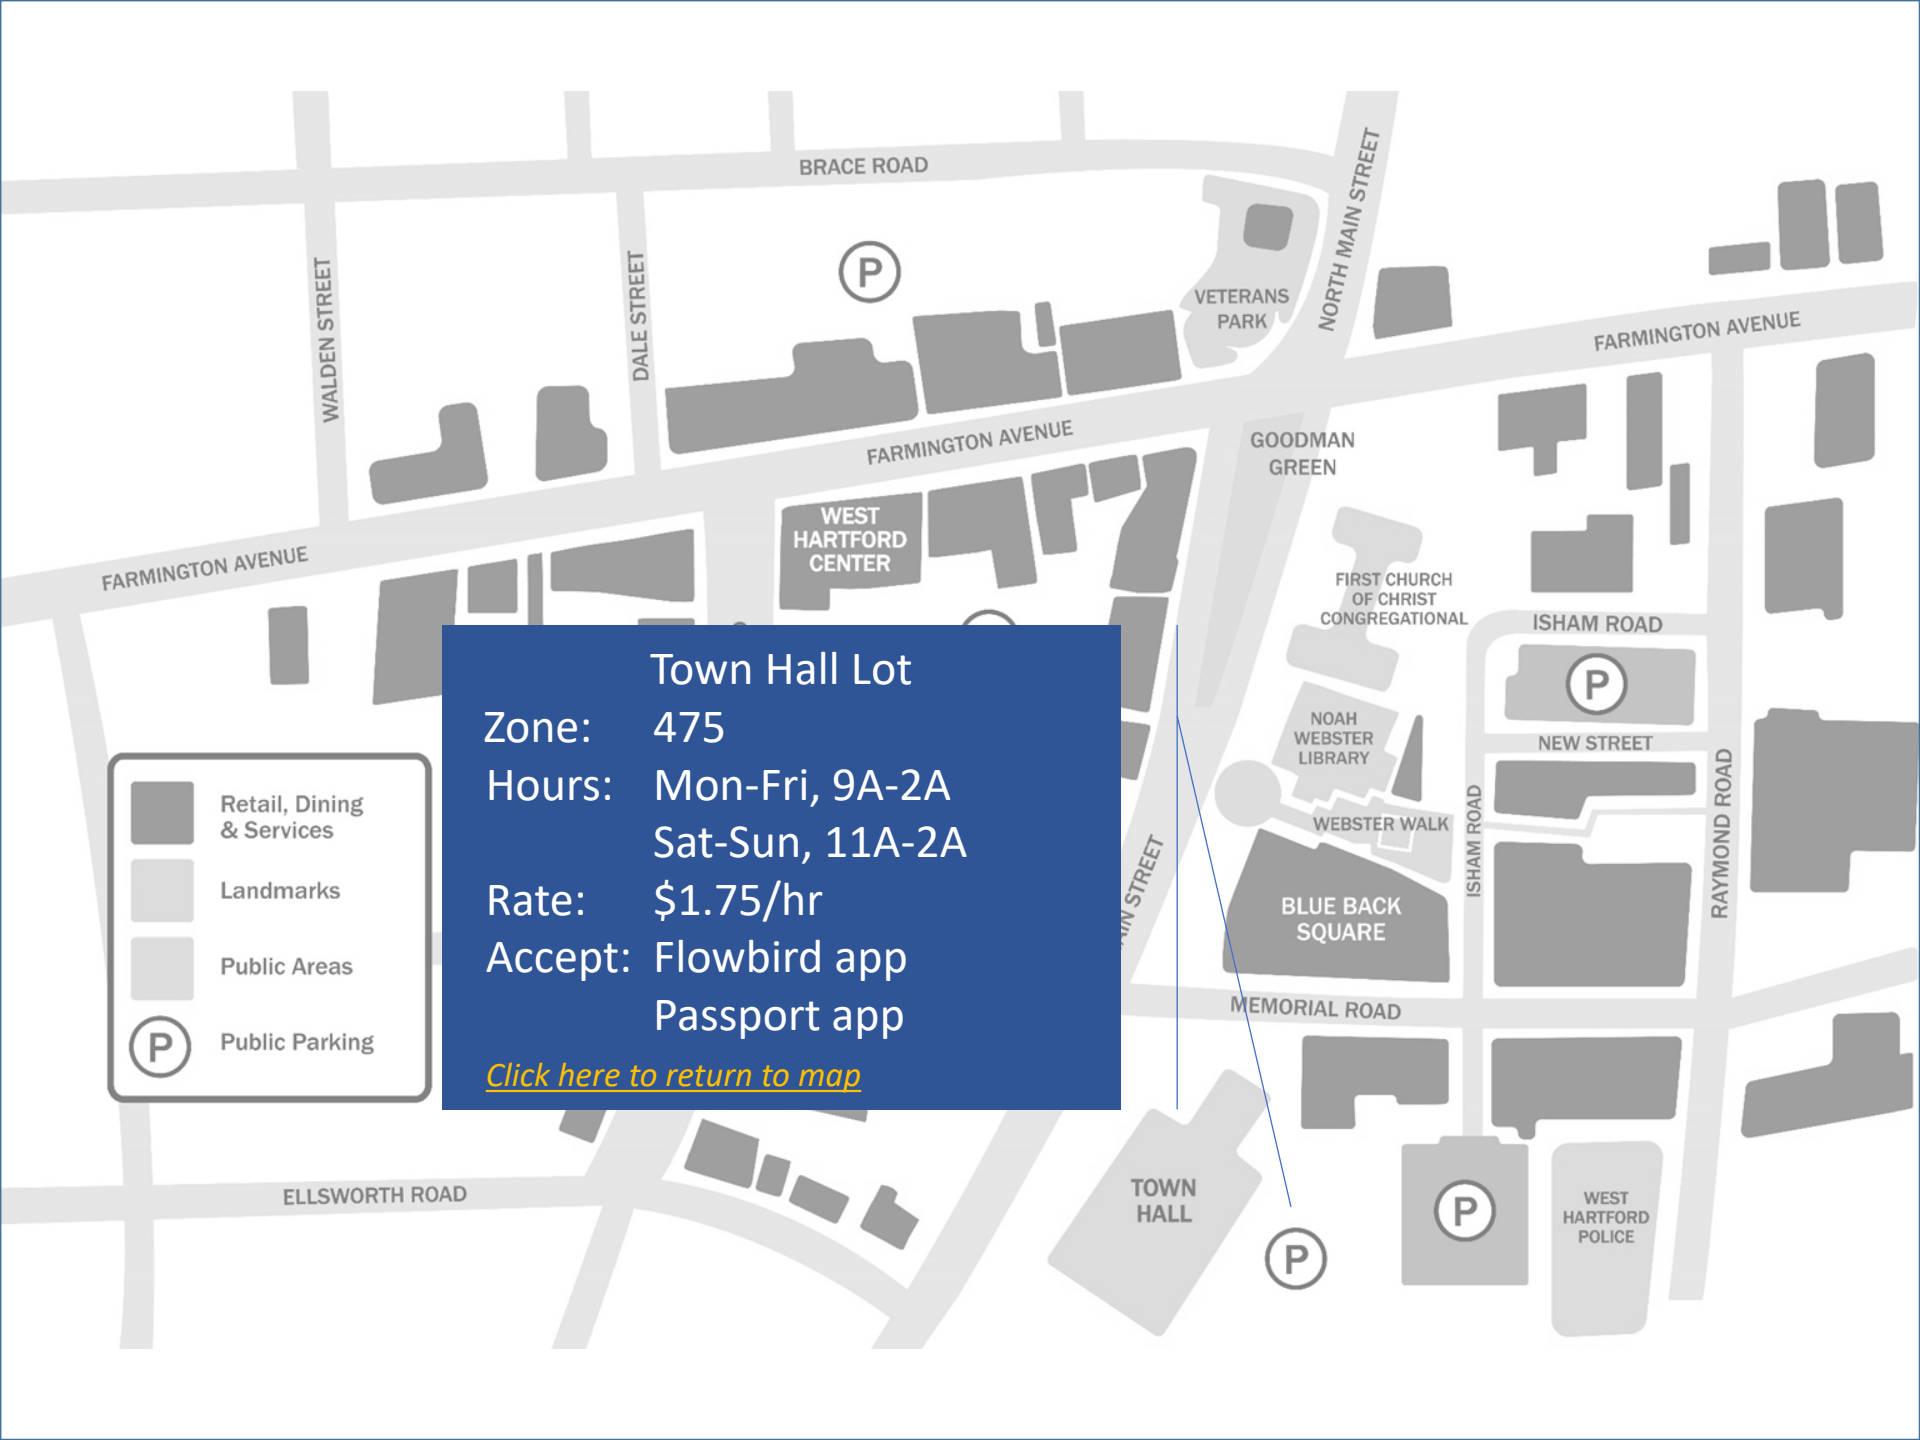

MEMORIAL ROAD

POST OFFICE

TOWN HALL

WEST HARTFORD
POLICE

ELLSWORTH ROAD

Memorial Garage

Zone: 203
Hours: Daily 24/7, 2A-2A
Rate: \$1.75/hr, \$7.45/day
Accept: Coins, MC or Visa
Flowbird app
Passport app

[Click here to return to map](#)

-  Retail, Dining & Services
-  Landmarks
-  Public Areas
-  Public Parking

Town Hall Lot

Zone: 475

Hours: Mon-Fri, 9A-2A
Sat-Sun, 11A-2A

Rate: \$1.75/hr

Accept: Flowbird app
Passport app

[Click here to return to map](#)

	Retail, Dining & Services
	Landmarks
	Public Areas
	Public Parking

102 LaSalle Lot

Zone: 102

Hours: Mon-Fri, 5P-2A

Sat, 2P-2A; Sun 11A-2A

Rate: \$1.75/hr

Accept: Flowbird app

Passport app

[Click here to return to map](#)

Raymond Rd Lot

Zone: 475

Hours: Mon-Fri, 9A-2A
Sat-Sun, 11A-2A

Rate: \$1.75/hr

Accept: Coins, MC or Visa
Flowbird app
Passport app

[Click here to return to map](#)

-  Retail, Dining & Services
-  Landmarks
-  Public Areas
-  Public Parking