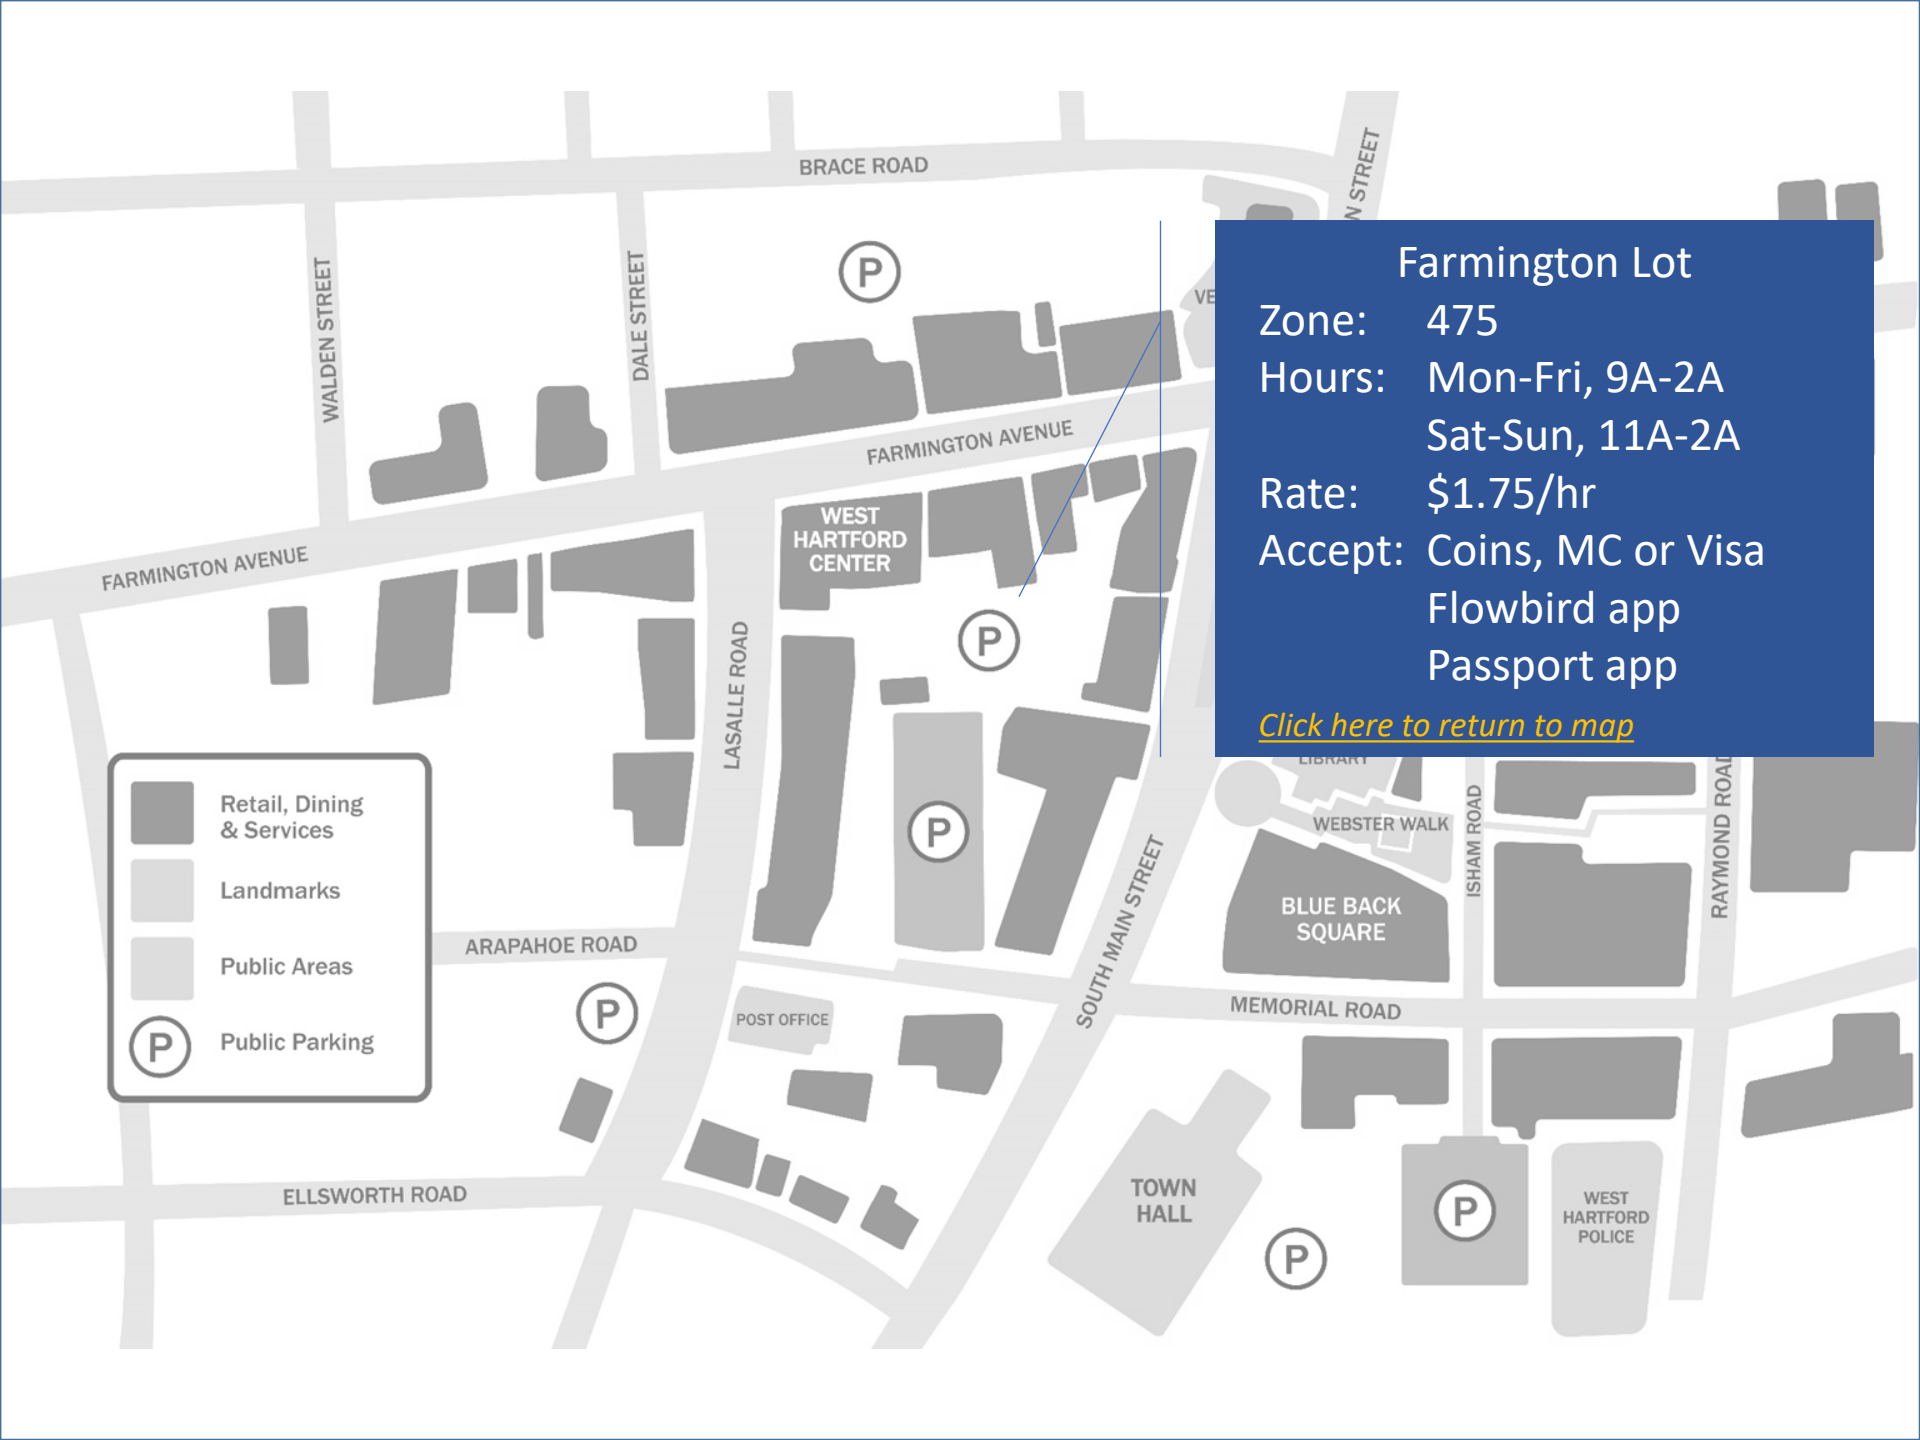

Farmington Lot

Zone: 475

Hours: Mon-Fri, 9A-2A
Sat-Sun, 11A-2A

Rate: \$1.75/hr

Accept: Coins, MC or Visa
Flowbird app
Passport app

[Click here to return to map](#)

- Retail, Dining & Services
- Landmarks
- Public Areas
- Public Parking

-  Retail, Dining & Services
-  Landmarks
-  Public Areas
-  Public Parking

Town Hall Lot

Zone: 475

Hours: Mon-Fri, 9A-2A
Sat-Sun, 11A-2A

Rate: \$1.75/hr

Accept: Flowbird app
Passport app

[Click here to return to map](#)

Noah Webster Library
Loc: 20 S Main St
Hours: Mon-Thu, 10A-9P
Fri-Sat, 10A-5P
Sun, 1P-5P (Oct-May)
[Click here to return to map](#)

-  Retail, Dining & Services
-  Landmarks
-  Public Areas
-  Public Parking

[Click here to return to map](#)

Raymond Rd Lot

Zone: 475

Hours: Mon-Fri, 9A-2A
Sat-Sun, 11A-2A

Rate: \$1.75/hr

Accept: Coins, MC or Visa
Flowbird app
Passport app

[Click here to return to map](#)

-  Retail, Dining & Services
-  Landmarks
-  Public Areas
-  Public Parking