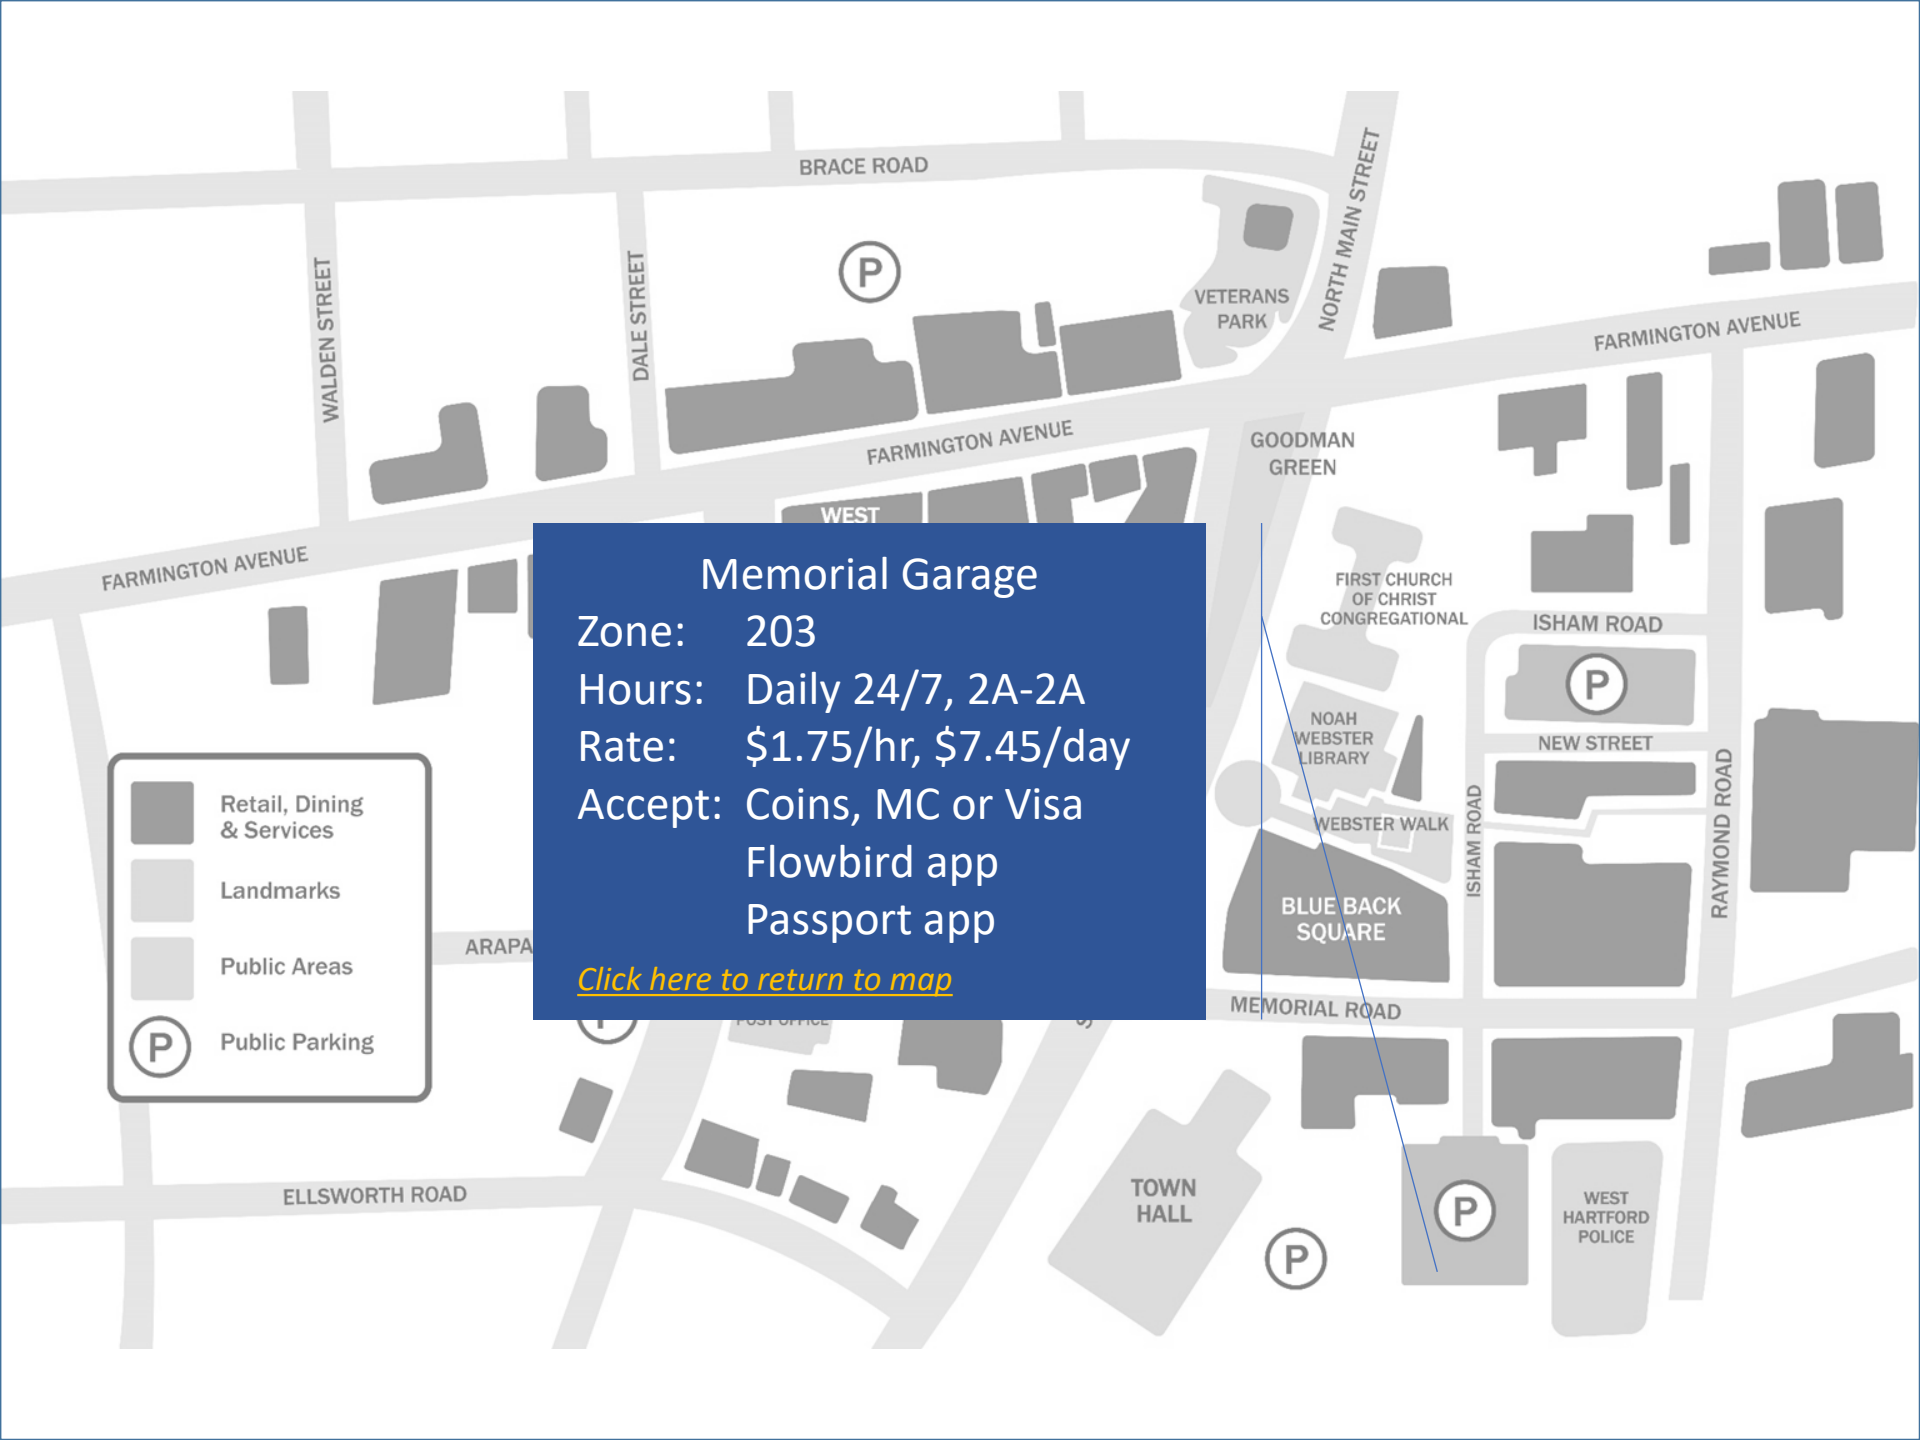

FIRST CHURCH OF CHRIST
OF CHRIST
INGREGATIONAL

ISHAM ROAD

NEW STREET

RAYMOND ROAD

WEBSTER WALK

BLUE BACK
SQUARE

ARAPAHOE ROAD

SOUTH MAIN STREET

MEMORIAL ROAD

POST OFFICE

TOWN HALL

WEST HARTFORD
POLICE

ELLSWORTH ROAD

Memorial Garage

Zone: 203
Hours: Daily 24/7, 2A-2A
Rate: \$1.75/hr, \$7.45/day
Accept: Coins, MC or Visa
Flowbird app
Passport app

[Click here to return to map](#)

-  Retail, Dining & Services
-  Landmarks
-  Public Areas
-  Public Parking

Town Hall Lot

Zone: 475

Hours: Mon-Fri, 9A-2A
Sat-Sun, 11A-2A

Rate: \$1.75/hr

Accept: Flowbird app
Passport app

[Click here to return to map](#)

[Click here to return to map](#)

Raymond Rd Lot

Zone: 475

Hours: Mon-Fri, 9A-2A
Sat-Sun, 11A-2A

Rate: \$1.75/hr

Accept: Coins, MC or Visa
Flowbird app
Passport app

[Click here to return to map](#)

-  Retail, Dining & Services
-  Landmarks
-  Public Areas
-  Public Parking