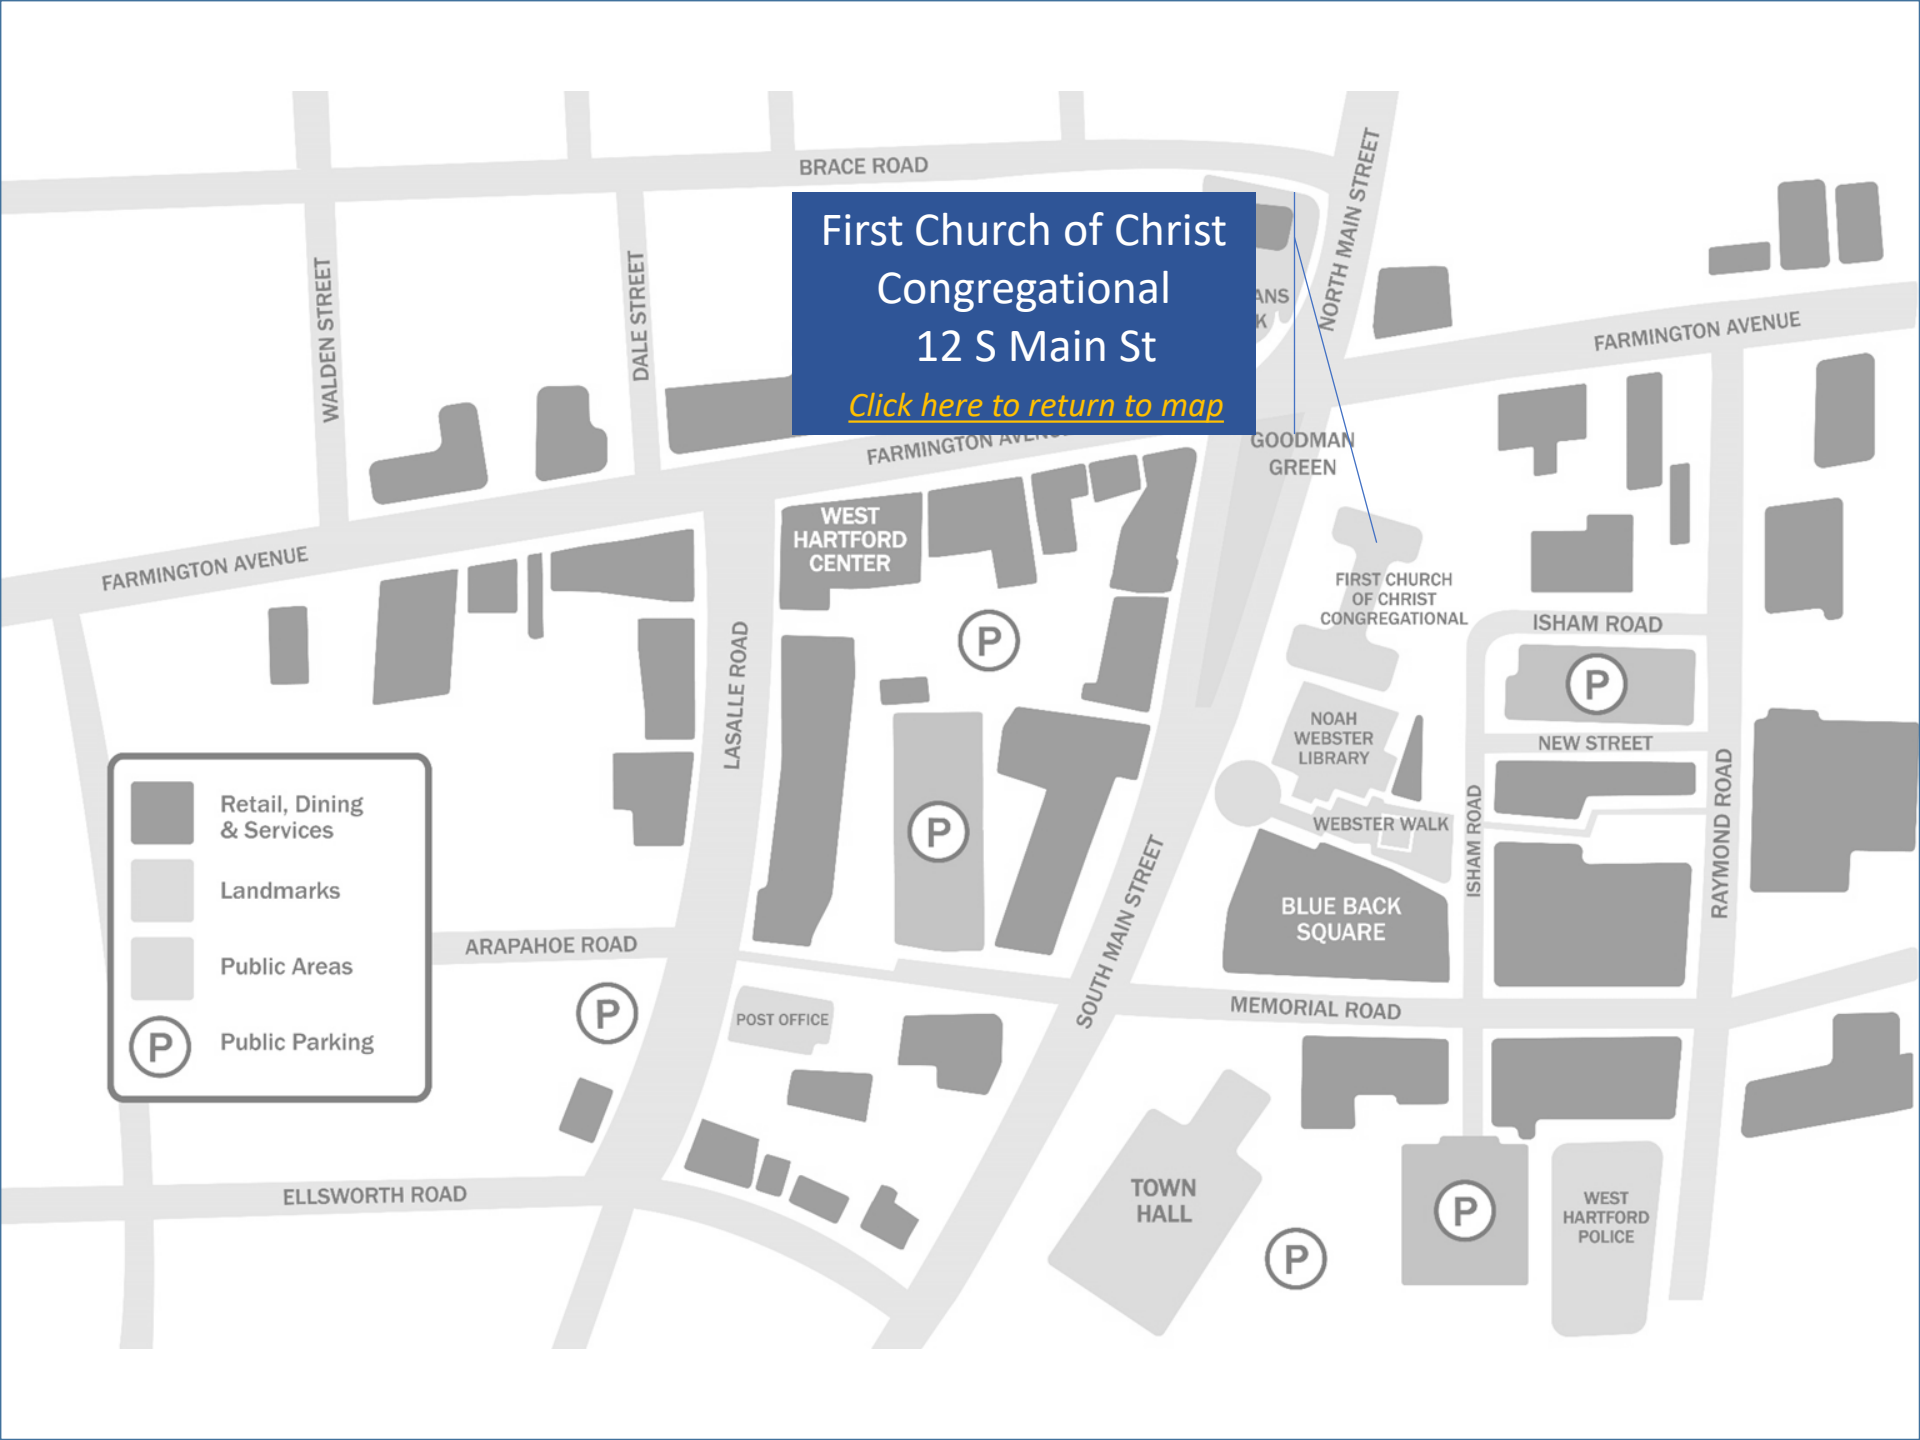

First Church of Christ
Congregational
12 S Main St

[Click here to return to map](#)

- Retail, Dining & Services
- Landmarks
- Public Areas
- Public Parking