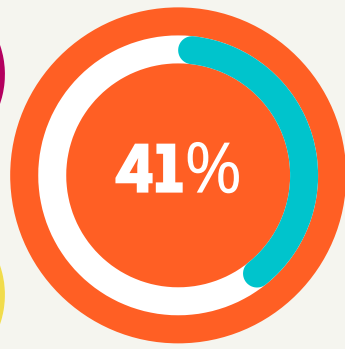

TEACHERS WITH MORE THAN 10 VISITS

OVERALL