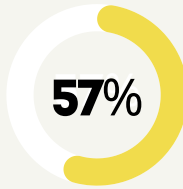

TEACHERS WITH MORE THAN 10 VISITS

OVERALL