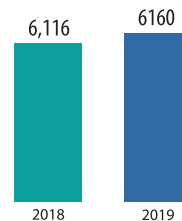

ADVANCED PLACEMENT PROGRAM

Number of AP exams where students earned a score of three or higher

OUR SCHOOLS

230
SCHOOLS

2 OF THE TOP 20 SCHOOLS IN THE NATION
ACCORDING TO U.S. NEWS & WORLD REPORT (2019)

27 EARLY COLLEGE HIGH SCHOOLS
INCLUDES P-TECH AND COLLEGIATE ACADEMIES