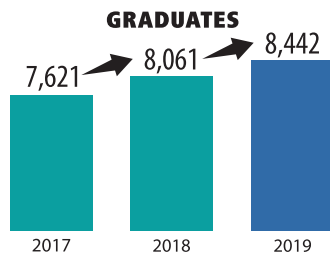

Dallas ISD At-a-Glance

153,861
STUDENTS

22,222
EMPLOYEES

Largest employer in Dallas

OUR GRADUATES

DUAL-LANGUAGE PROGRAM
(ONE-WAY • TWO-WAY • SECONDARY)

Largest bilingual program in the nation; offered in **150** SCHOOLS