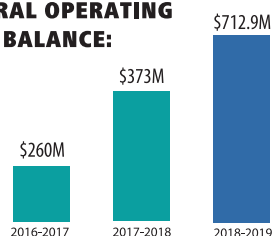

GENERAL OPERATING FUND BALANCE: