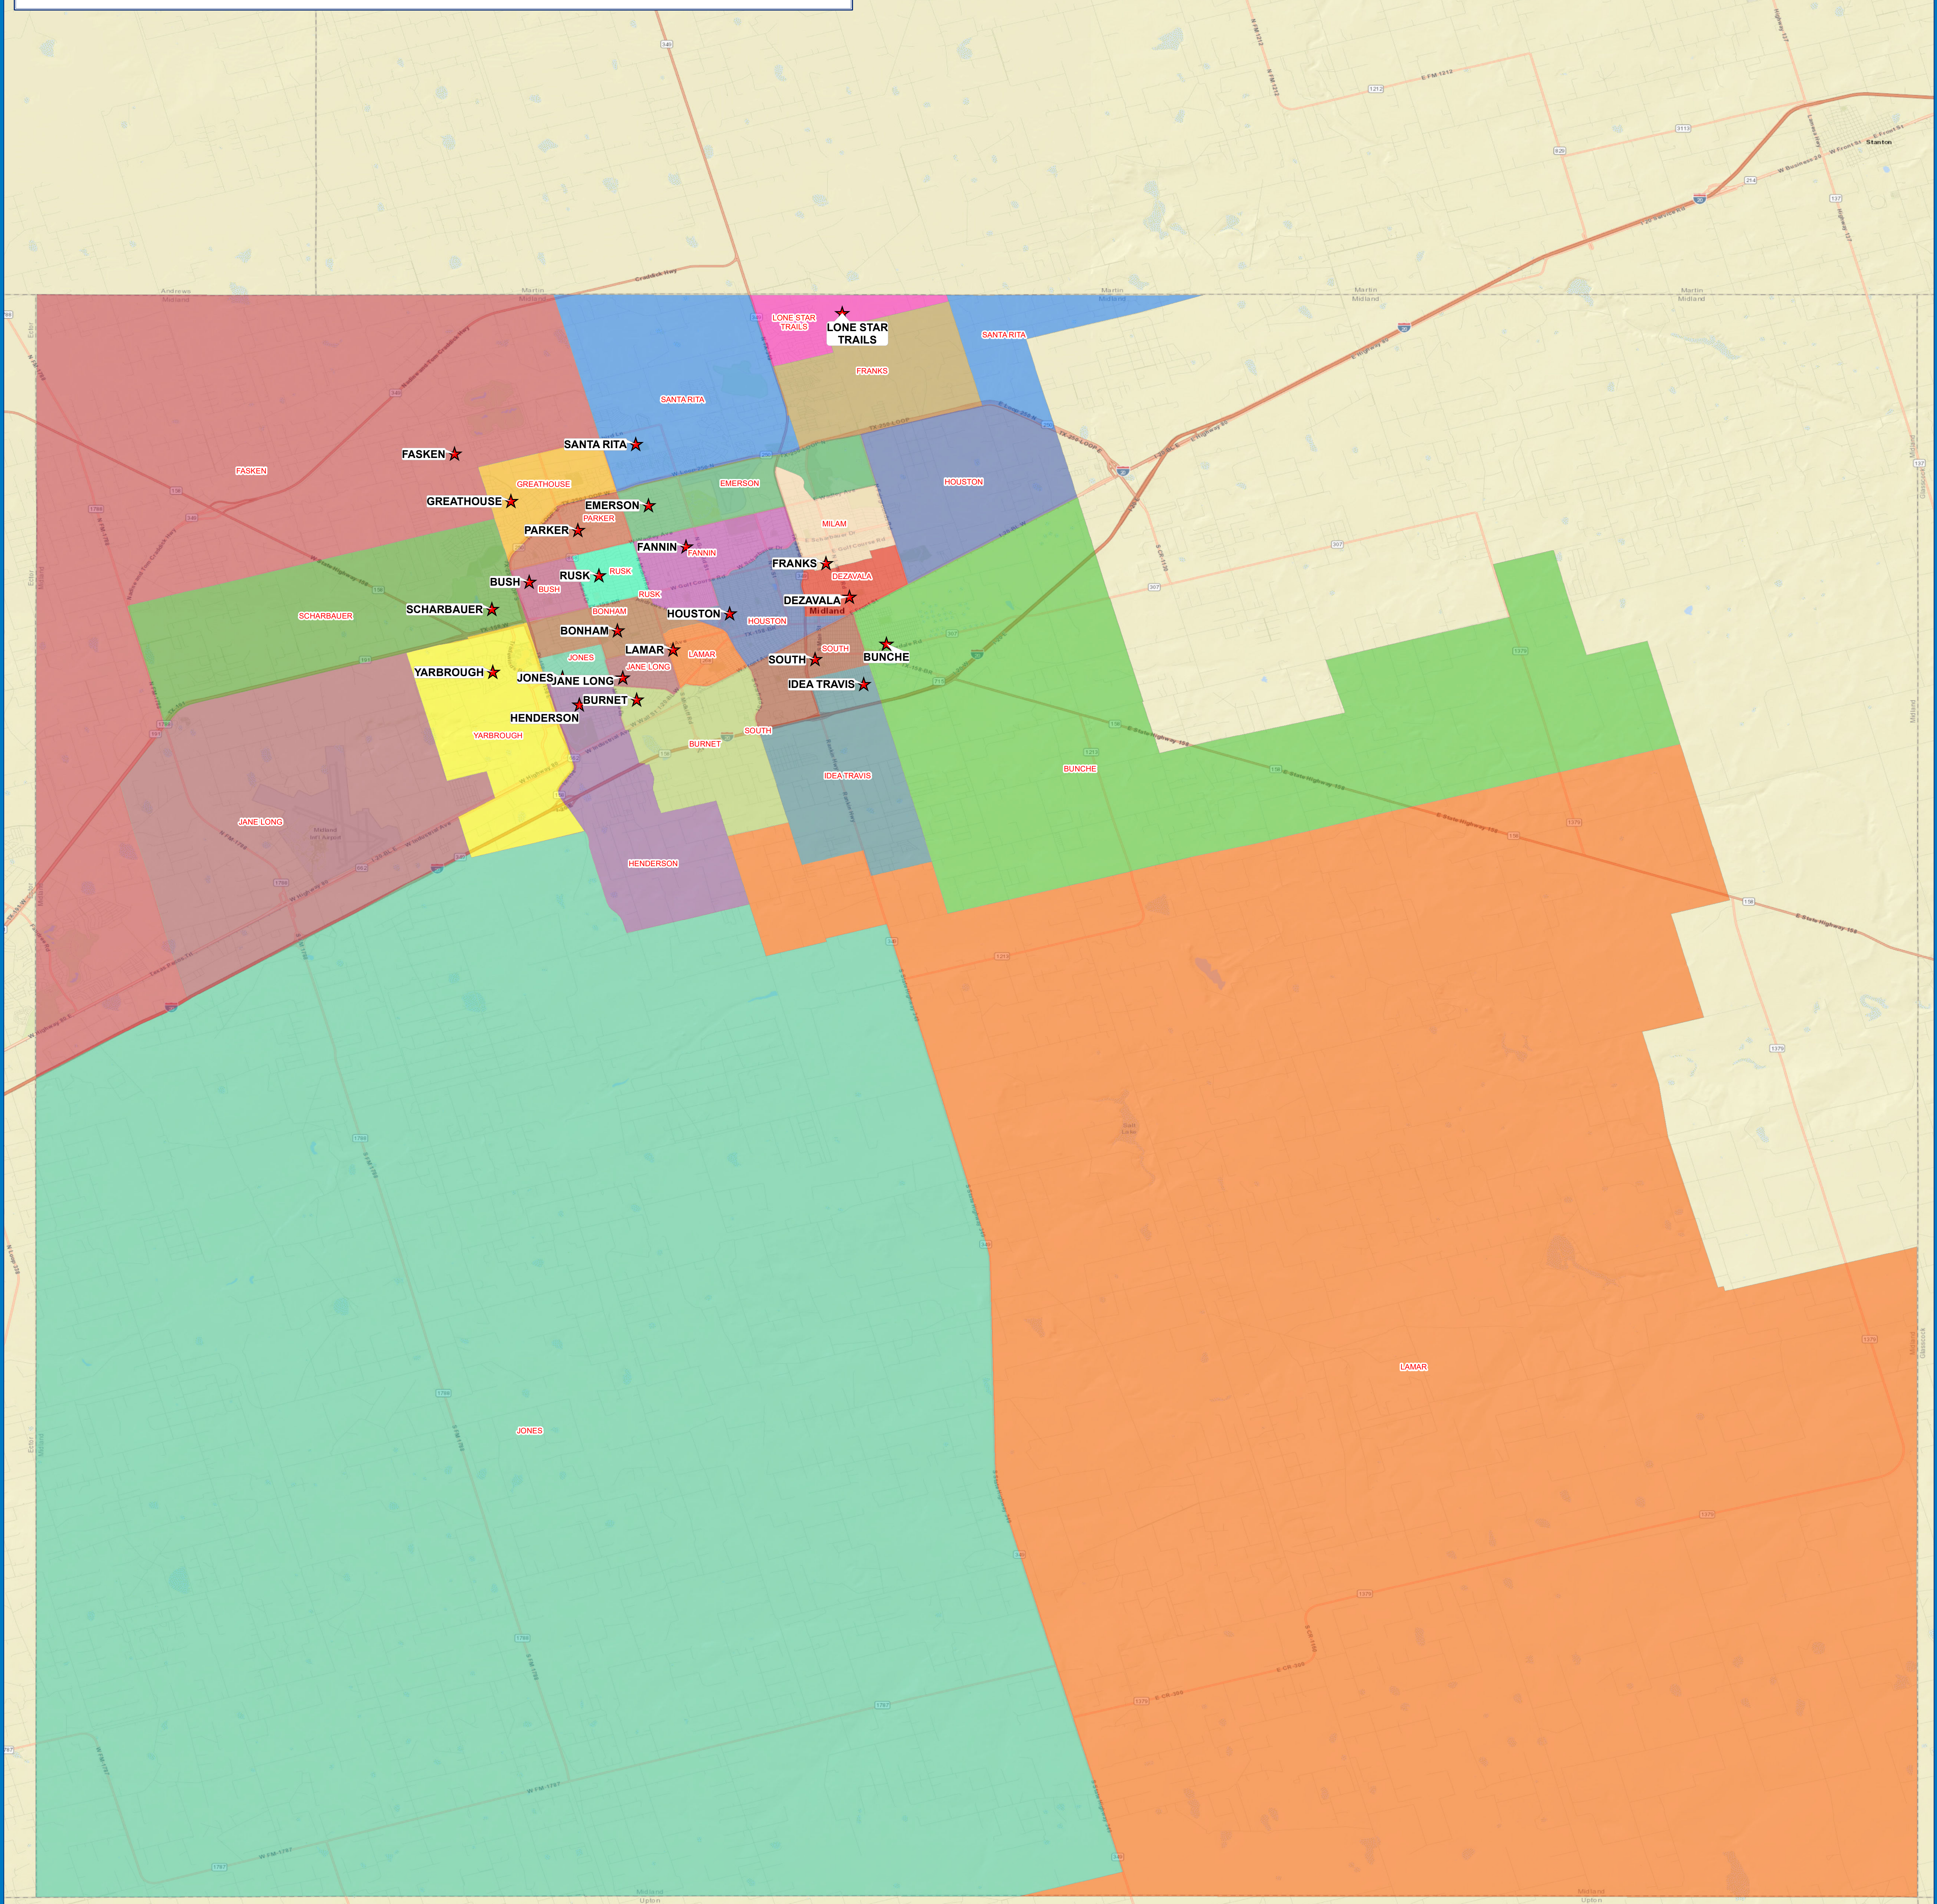

Midland Independent School District 25-26 Elementary Plan

LEGEND		
★ Elementary School	GREATHOUSE	SANTA RITA
Elementary Plan	HENDERSON	SCHARBAUER
BONHAM	HOUSTON	SOUTH
BUNCHE	IDEA TRAVIS	YARBROUGH
BURNET	JANE LONG	
BUSH	JONES	
DEZAVALA	LAMAR	
EMERSON	LONE STAR TRAILS	
FANNIN	MILAM	
FASKEN	PARKER	
FRANKS	RUSK